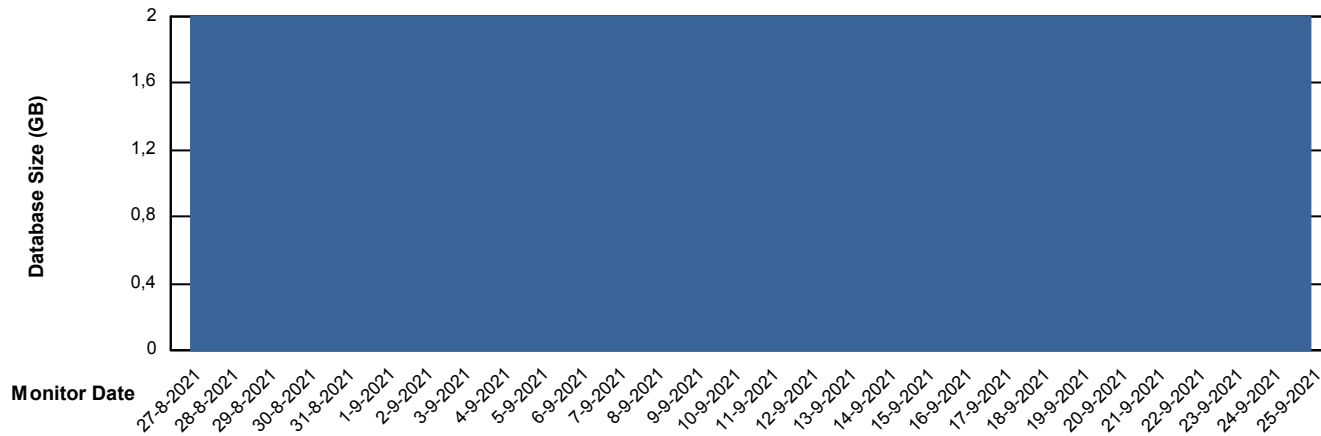

DATABASE SIZE DFDDDB_Production

Database growth over last month