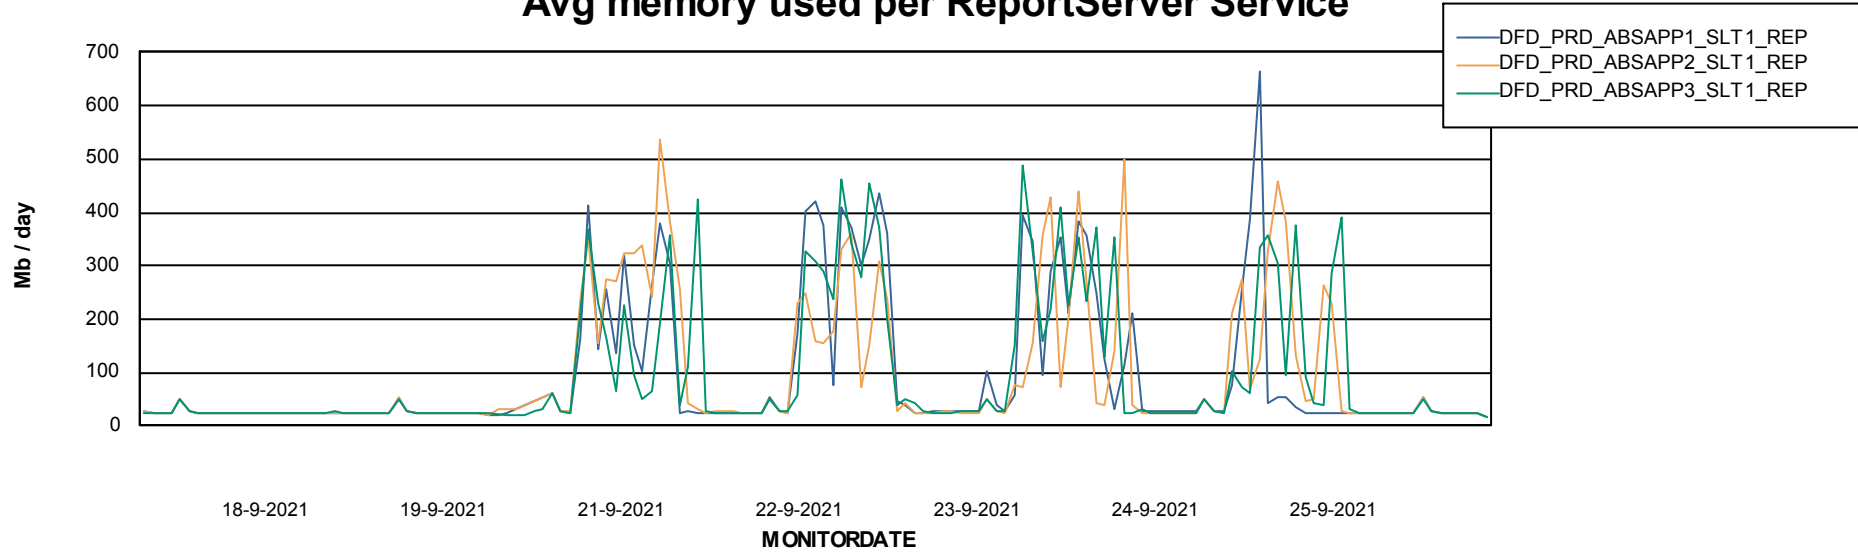

ABSSolute Application ReportServer Services

Avg memory used per ReportServer Service