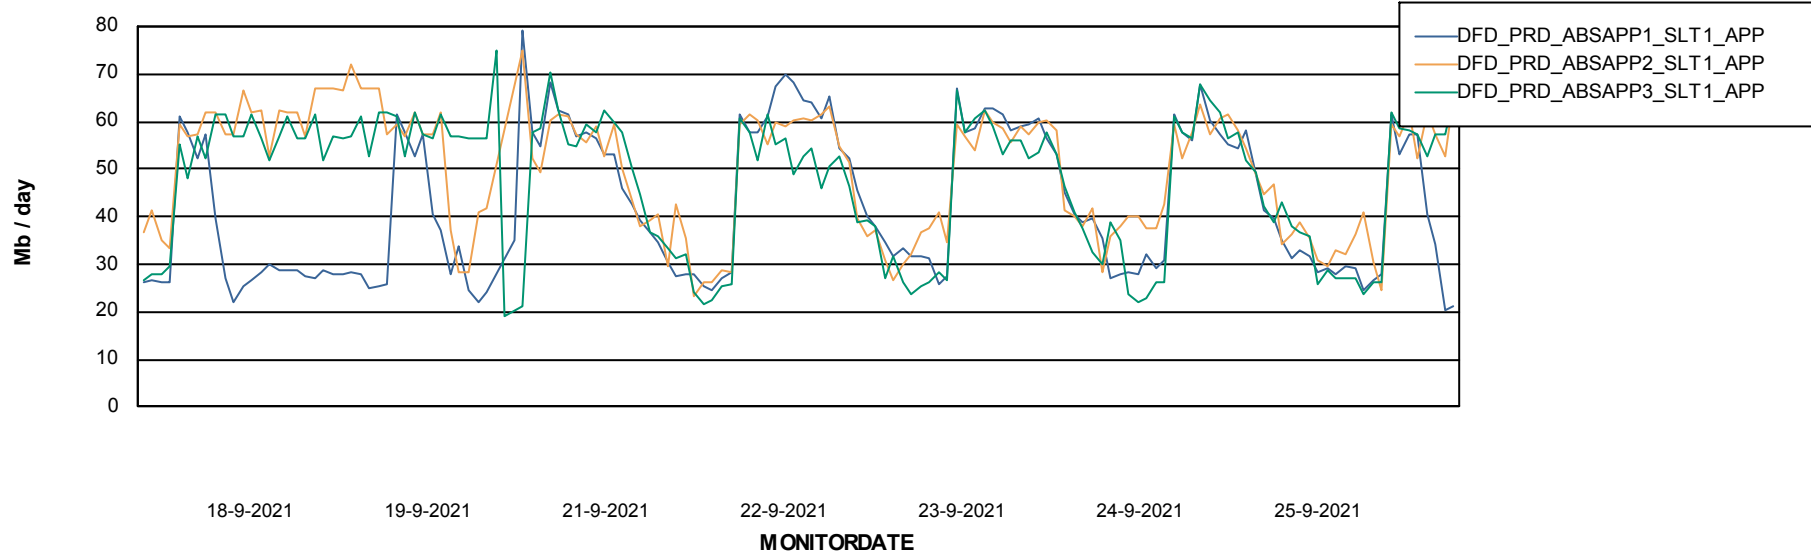

Weekly SLA Customer Report

Customer DFD_Production
Database ID 39

Database Performance DFDDB_Production

Weekly SLA Customer Report

Customer DFD_Production
Database ID 39

Database Performance DFDDDBI_Production

DATABASE SIZE DFDDDB_Production

Database growth over last month

Weekly SLA Customer Report

Customer DFD_Production
Database ID 39

Database Tablespace DFDDB_Production

Date	Tablespace Name	Filesize (Gb)	Usedsize (Gb)	Percentage free
25-9-2021	ABSDATA	83	0	100
	INDX	161	0	100
24-9-2021	ABSDATA	83	0	100
	INDX	161	0	100
23-9-2021	ABSDATA	83	0	100
	INDX	161	0	100
22-9-2021	ABSDATA	83	0	100
	INDX	161	0	100
21-9-2021	ABSDATA	83	0	100
	INDX	161	0	100
20-9-2021	ABSDATA	83	0	100
	INDX	161	0	100
19-9-2021	ABSDATA	83	0	100
	INDX	161	0	100

Weekly SLA Customer Report

Customer DFD_Production
Database ID 39

ABSSolute Application Server Services

Avg memory used per ABS Server Service

Avg users per day per ABS server

Weekly SLA Customer Report

Customer DFD_Production
Database ID 39