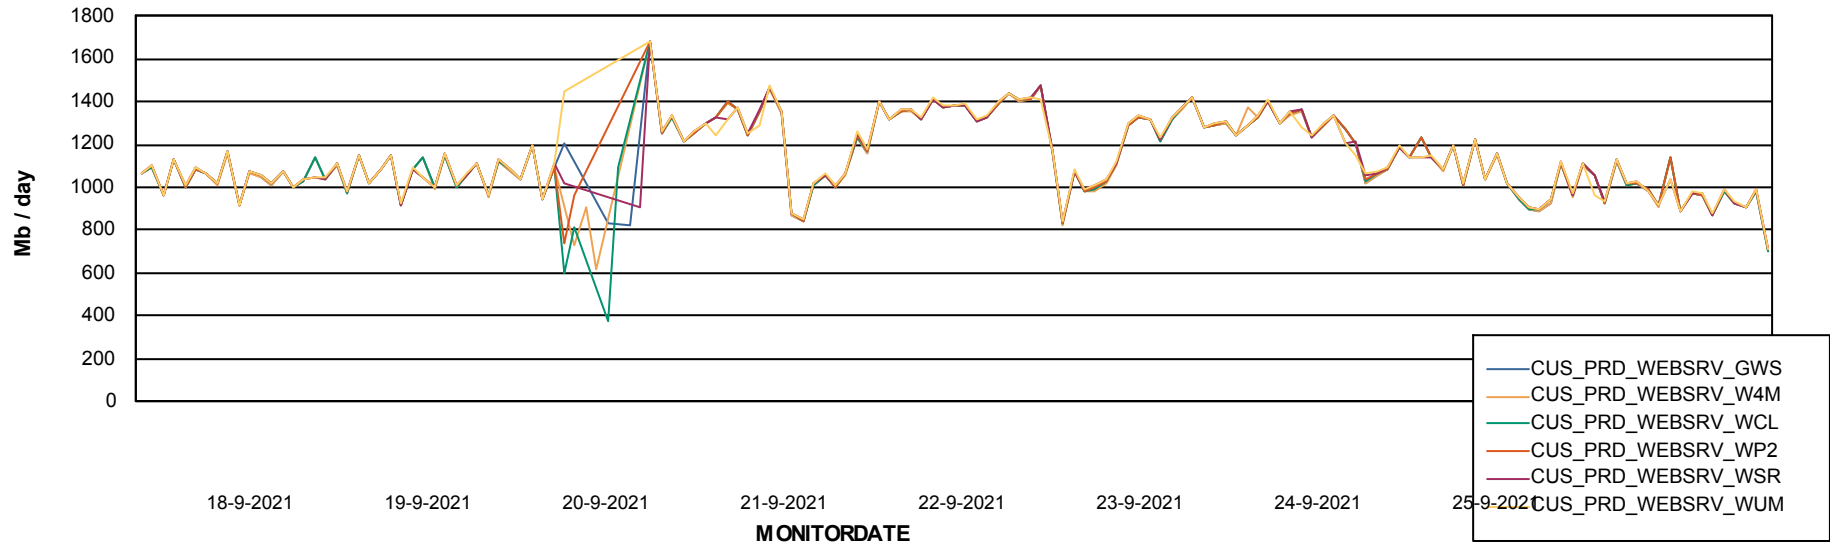

ABSSolute Web Component Services

Avg memory used per ReportServer Service

Weekly SLA Customer Report

Customer CUS_Production
Database ID 131

ABSSolute Web Component Services

Avg memory used per ABS Web component