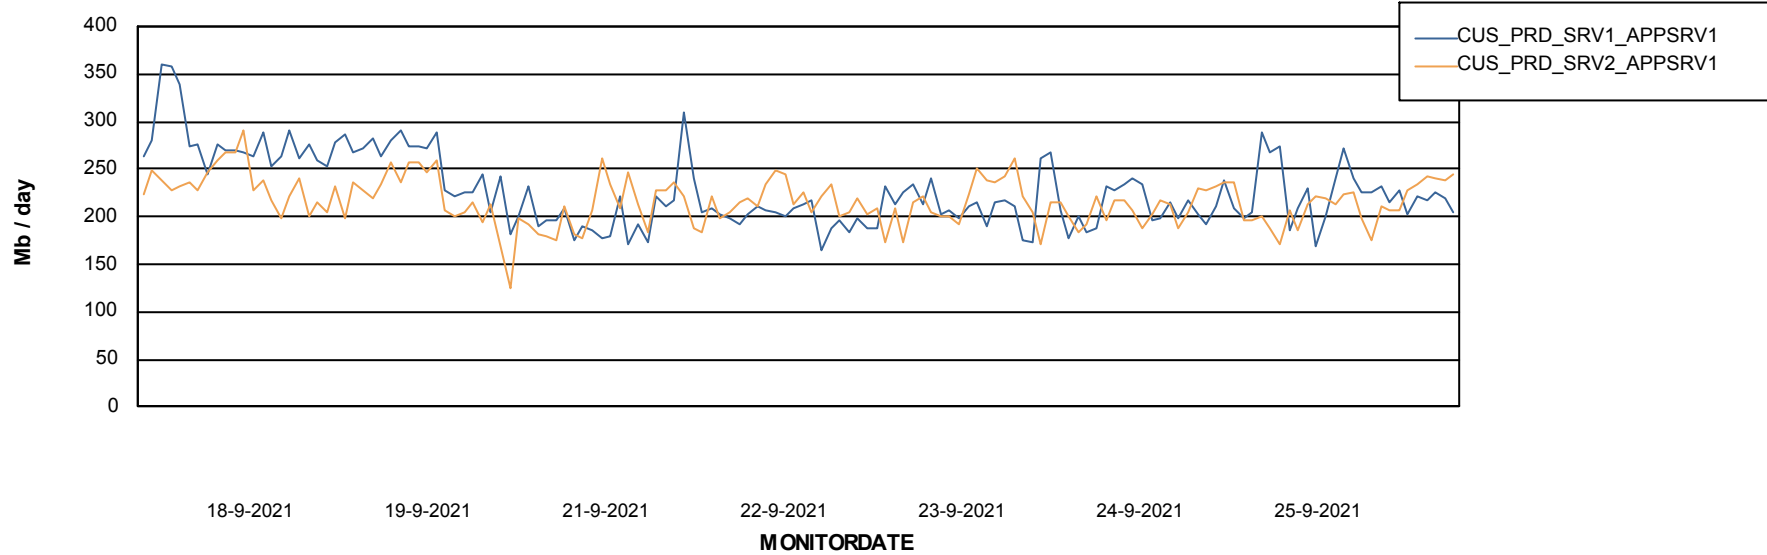

ABSSolute Application Server Services

Avg memory used per ABS Server Service