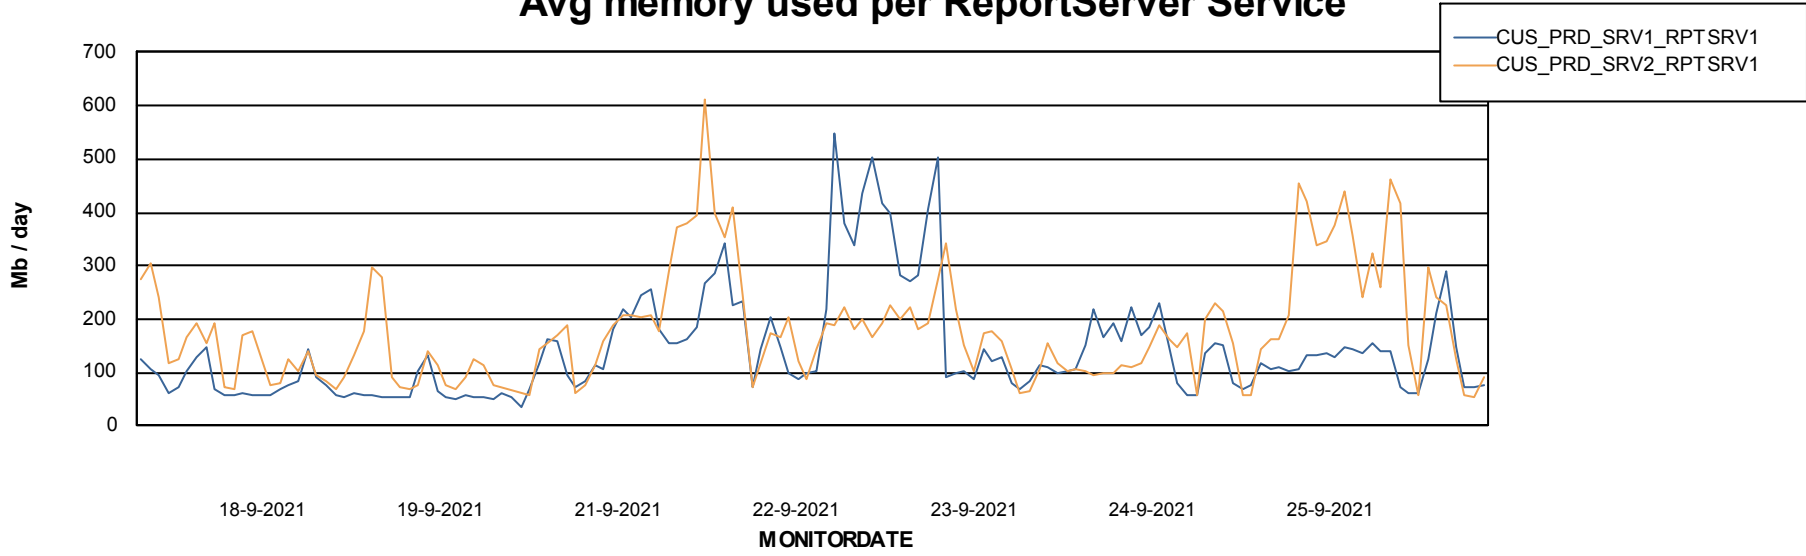

ABSSolute Web Component Services

Avg memory used per ReportServer Service