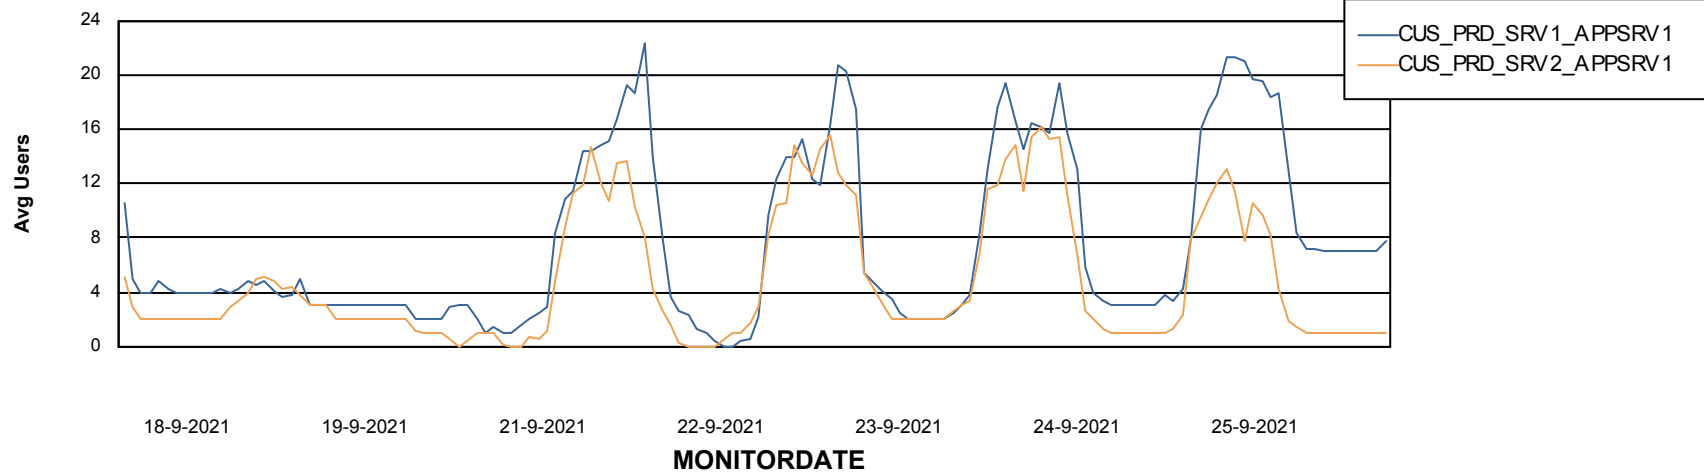

Weekly SLA Customer Report

Customer CUS_Production
Database ID 131

ABSSolute Application Server Services

Avg memory used per ABS Server Service

Avg users per day per ABS server

Weekly SLA Customer Report

Customer CUS_Production
Database ID 131