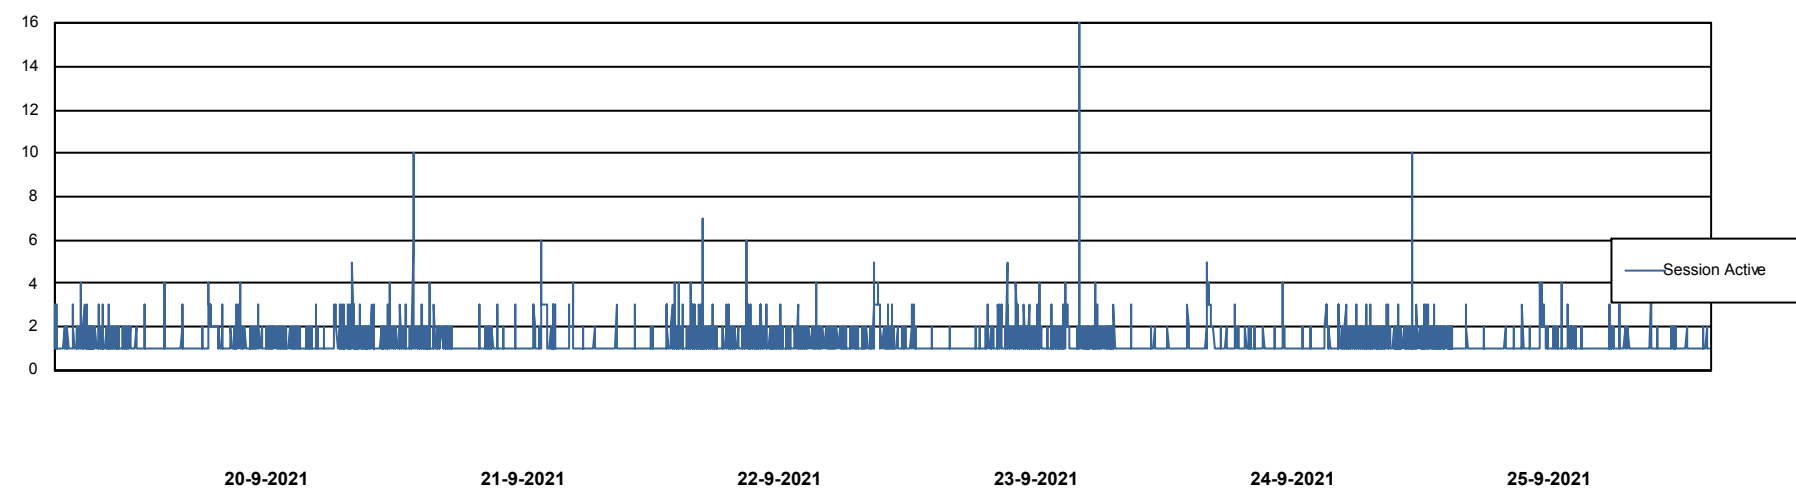

Weekly SLA Customer Report

Customer CLO Production
Database ID 38

Database Performance CLODB_PRD_BI

Weekly SLA Customer Report

Customer CLO Production
Database ID 38

Database Performance CLODB_PRD_Production