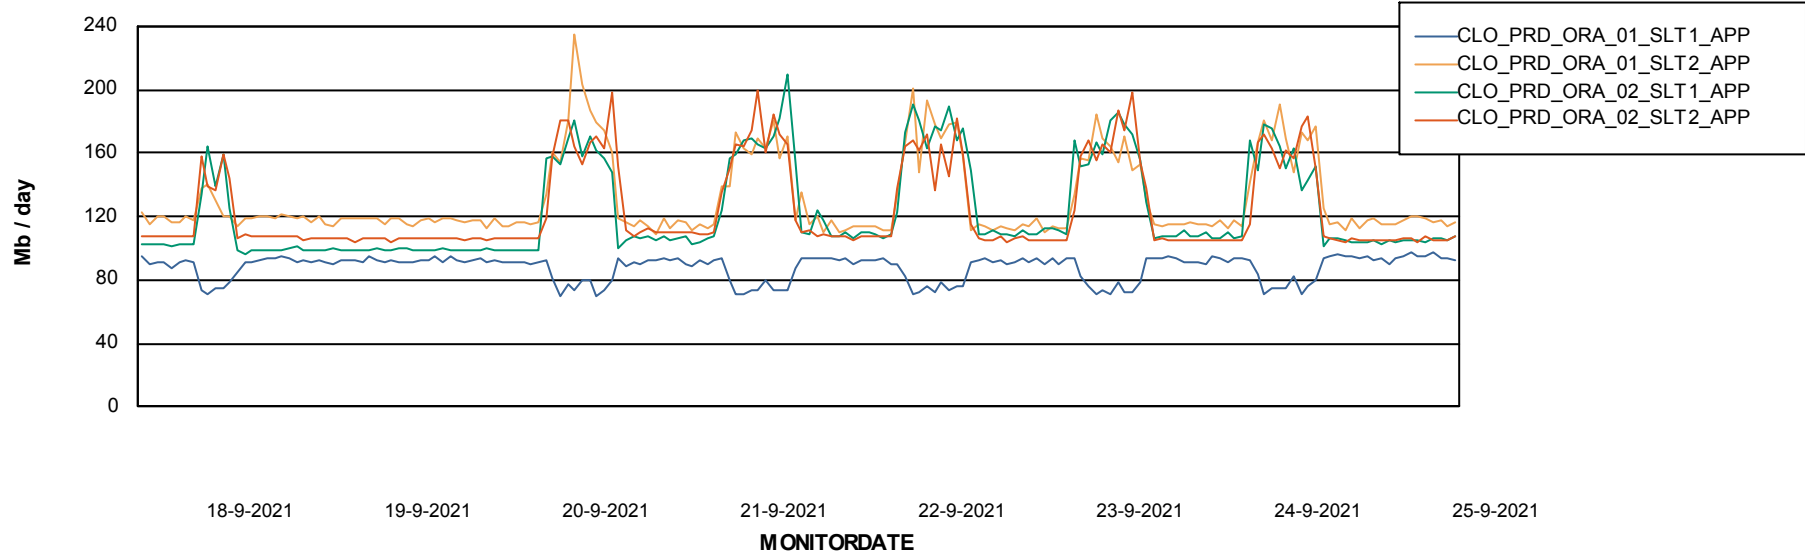

ABSSolute Application Server Services

Avg memory used per ABS Server Service