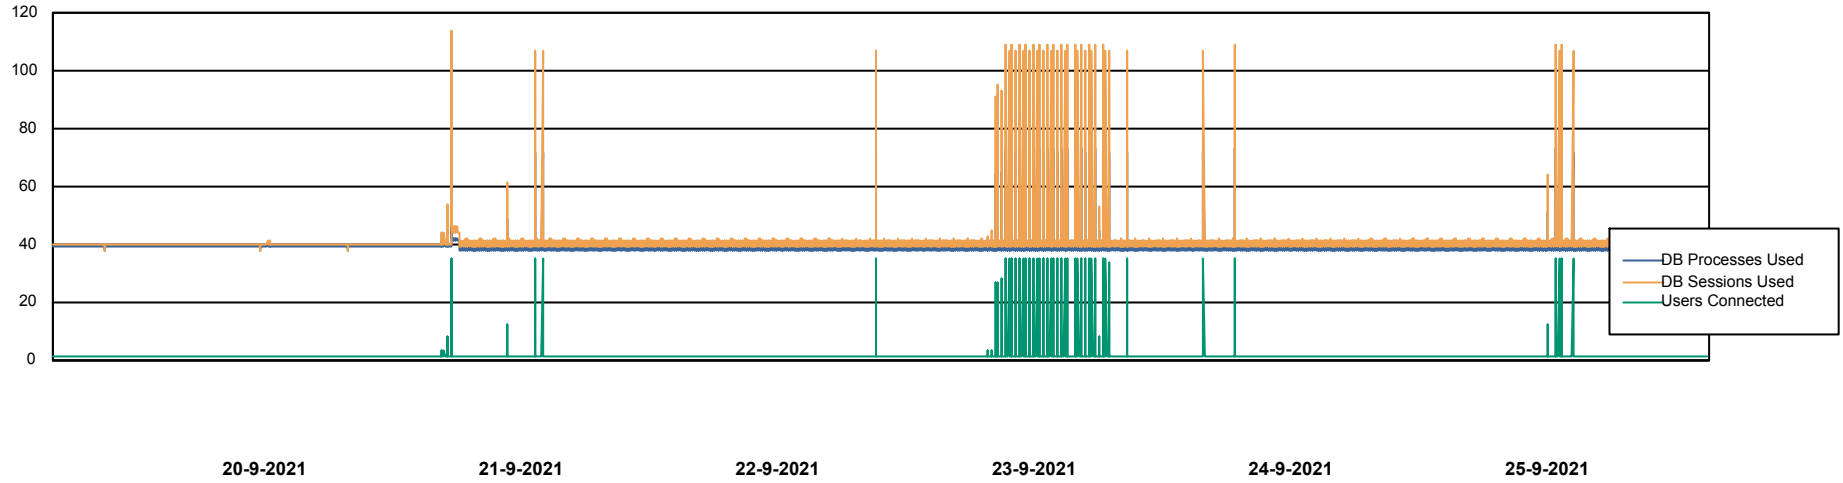

Database Performance CLODB_PRD_Standby