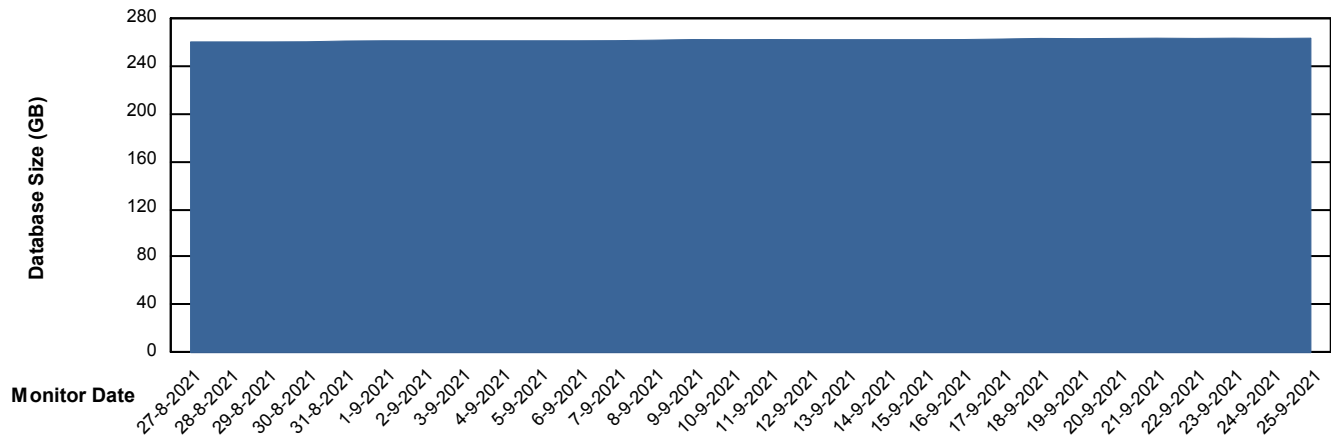

Weekly SLA Customer Report

Customer CLO Production
Database ID 38

DATABASE SIZE CLODB_PRD_BI

Database growth over last month

DATABASE SIZE CLODB_PRD_Production

Database growth over last month

Weekly SLA Customer Report