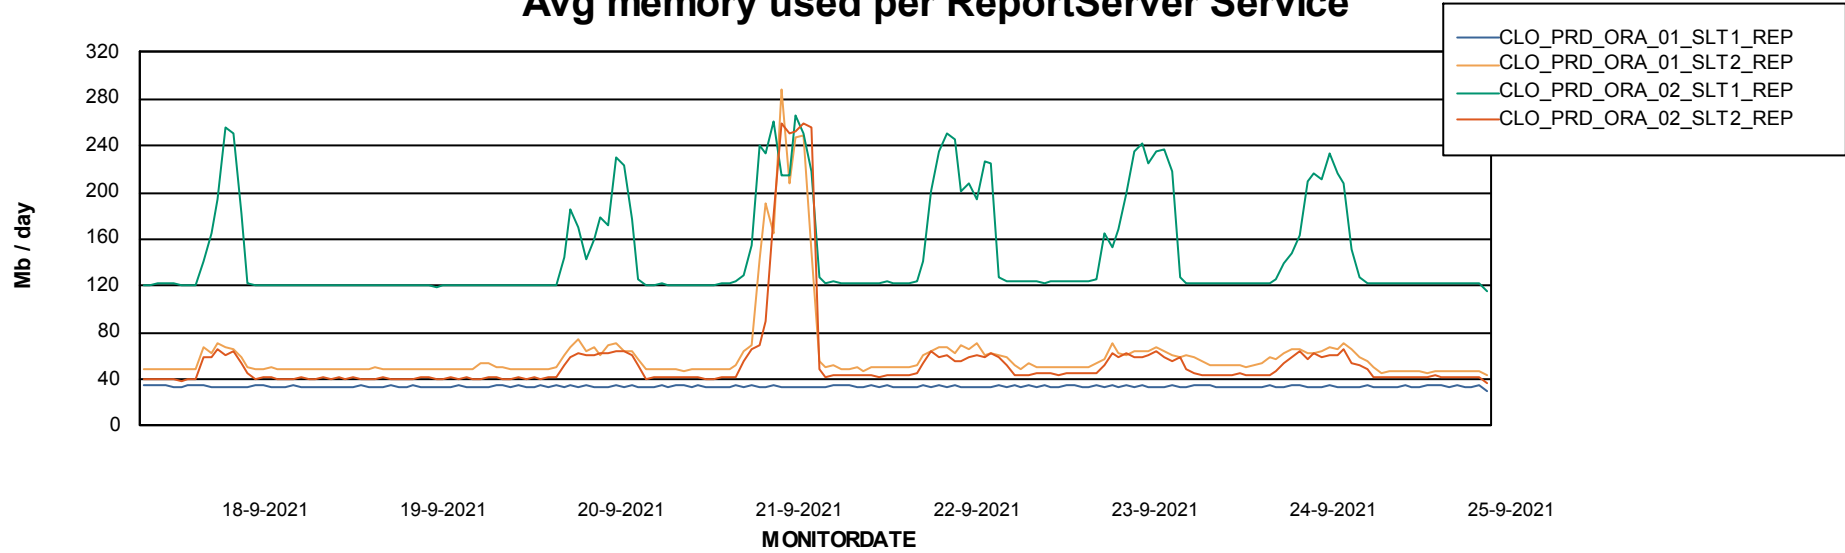

Avg memory used per ABS Server Service

Avg users per day per ABS server

Weekly SLA Customer Report

Customer CLO Production
Database ID 38

ABSSolute Application ReportServer Services

Avg memory used per ReportServer Service