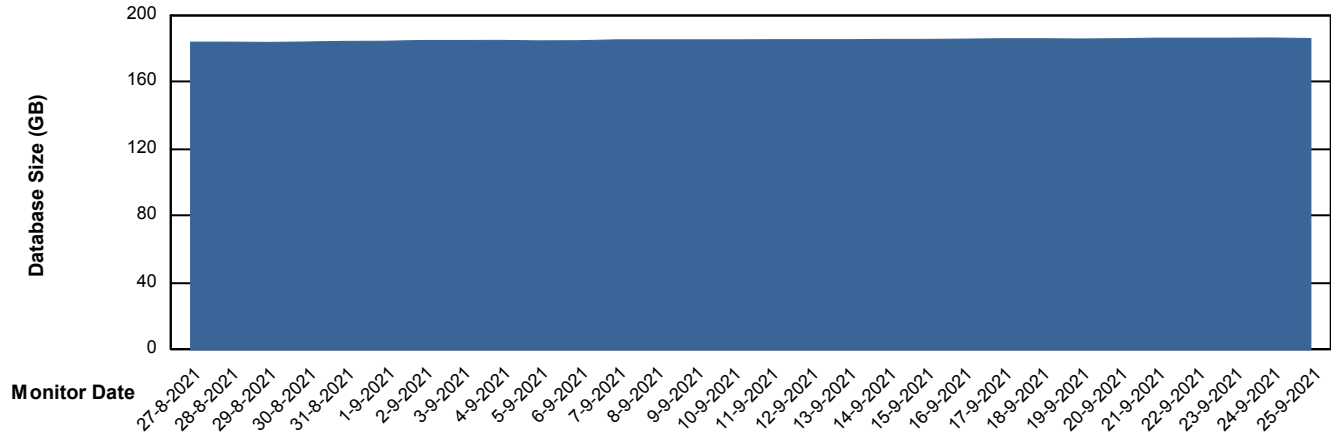

DATABASE SIZE CLODB_PRD_BI

Database growth over last month