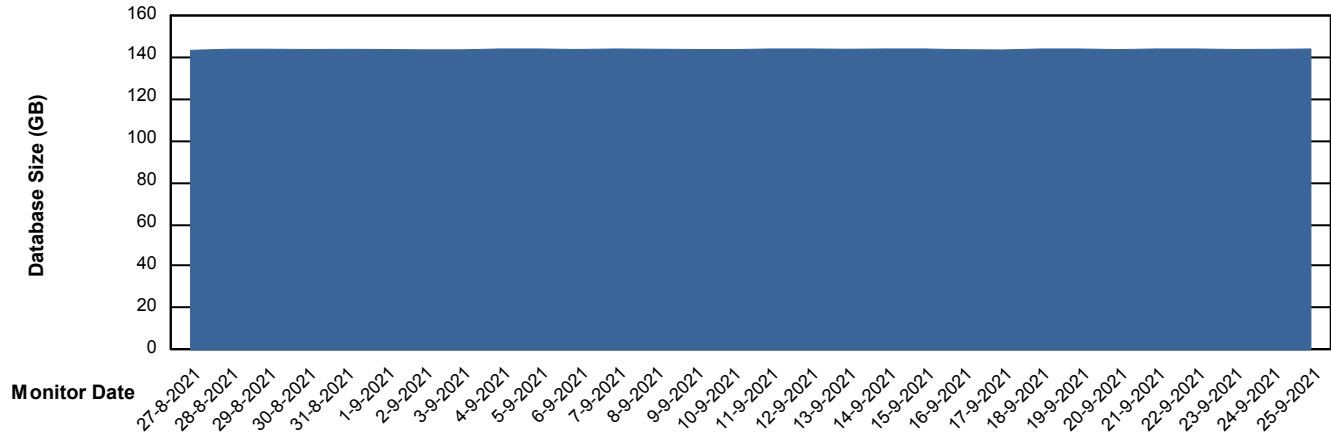

DATABASE SIZE CLODB_PRD_Test

Database growth over last month