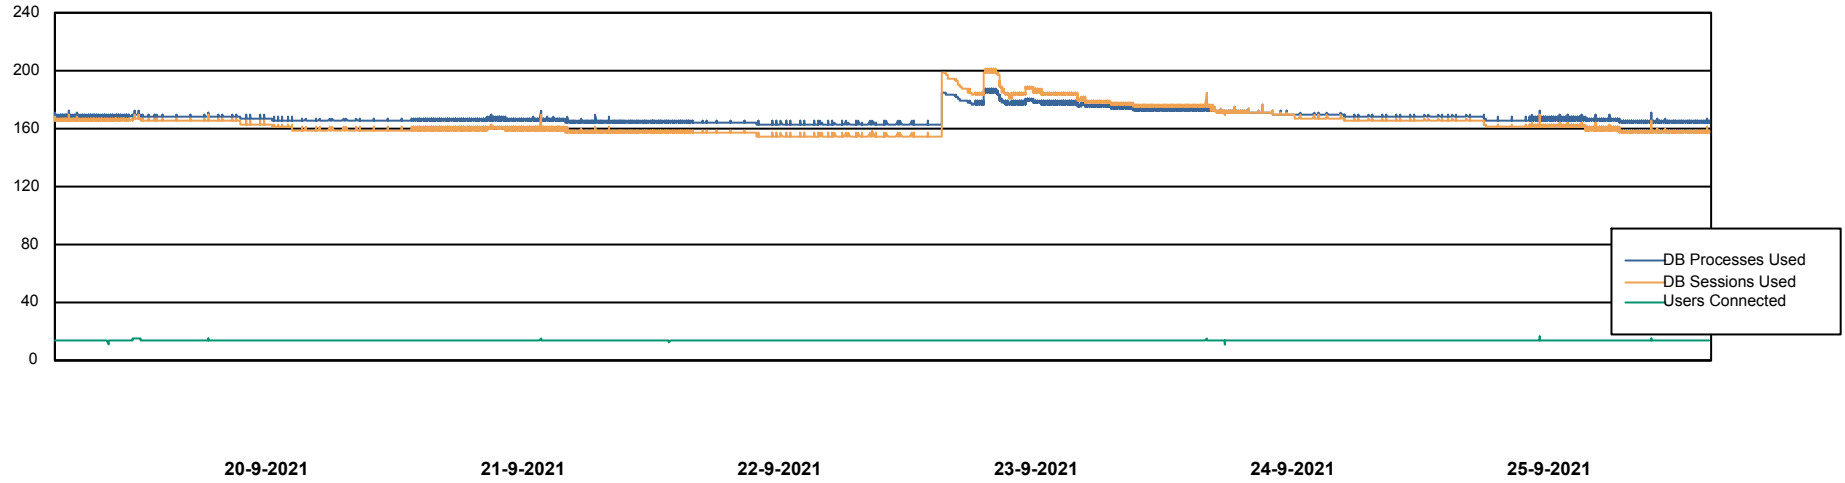

Weekly SLA Customer Report

Customer CLO Production
Database ID 38

Database Performance CLODB_PRD_Standby

Weekly SLA Customer Report

Customer CLO Production
Database ID 38

Database Performance CLODB_PRD_Test