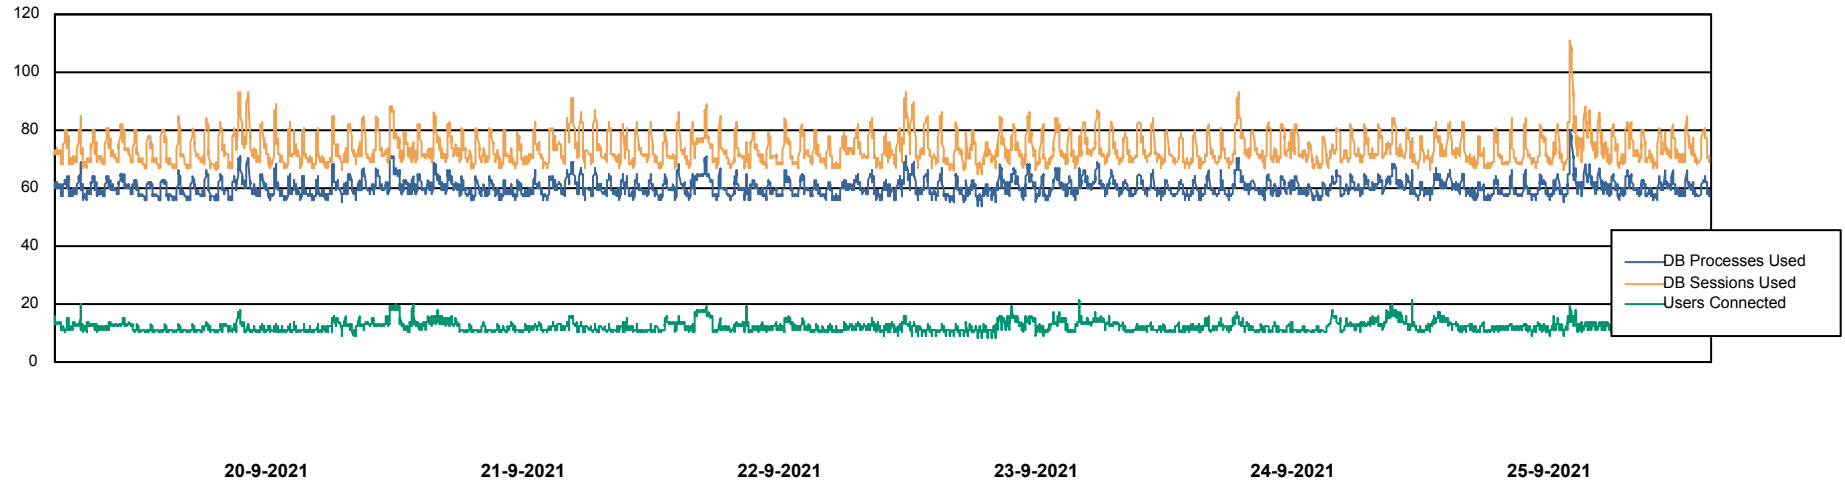

Weekly SLA Customer Report

Customer CLO Production
Database ID 38

Database Performance CLODB_PRD_BI

Weekly SLA Customer Report

Customer CLO Production
Database ID 38

Database Performance CLODB_PRD_Production