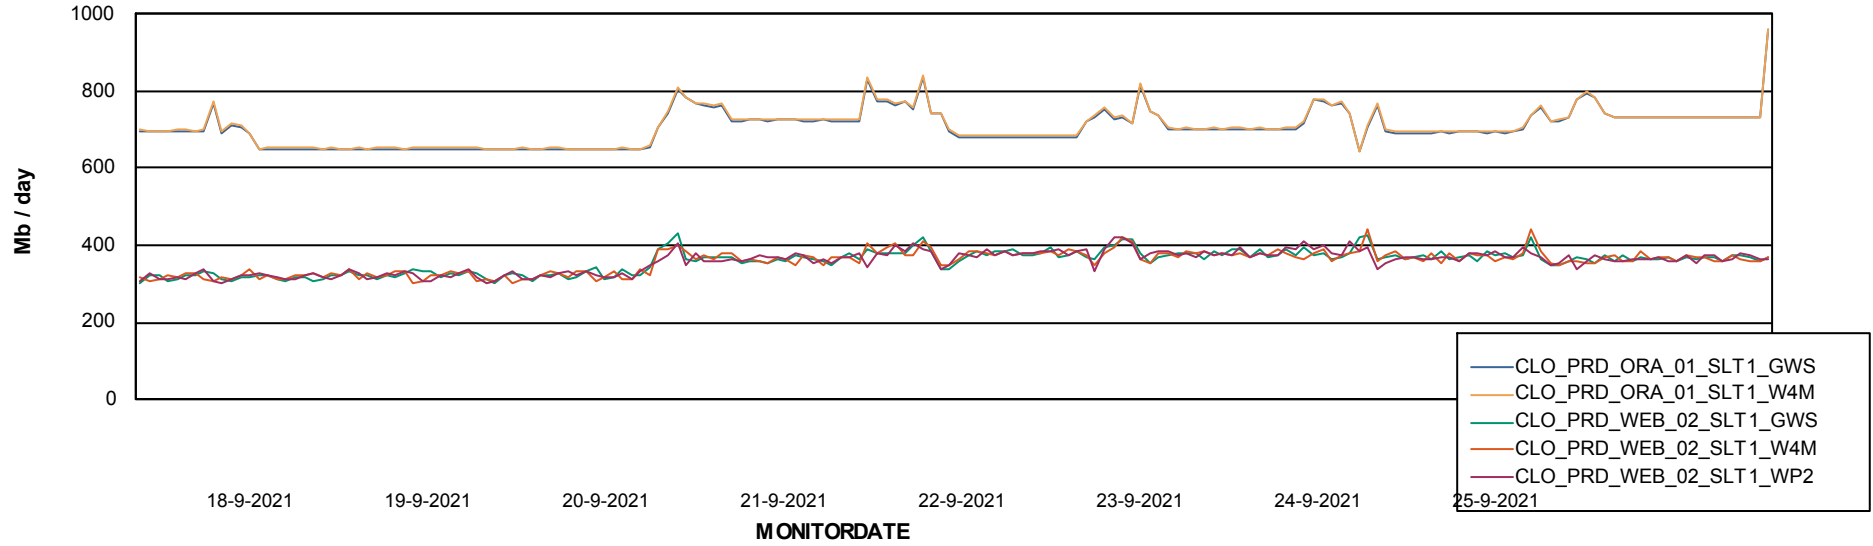

ABSolute Web Component Services

Avg memory used per ABS Web component