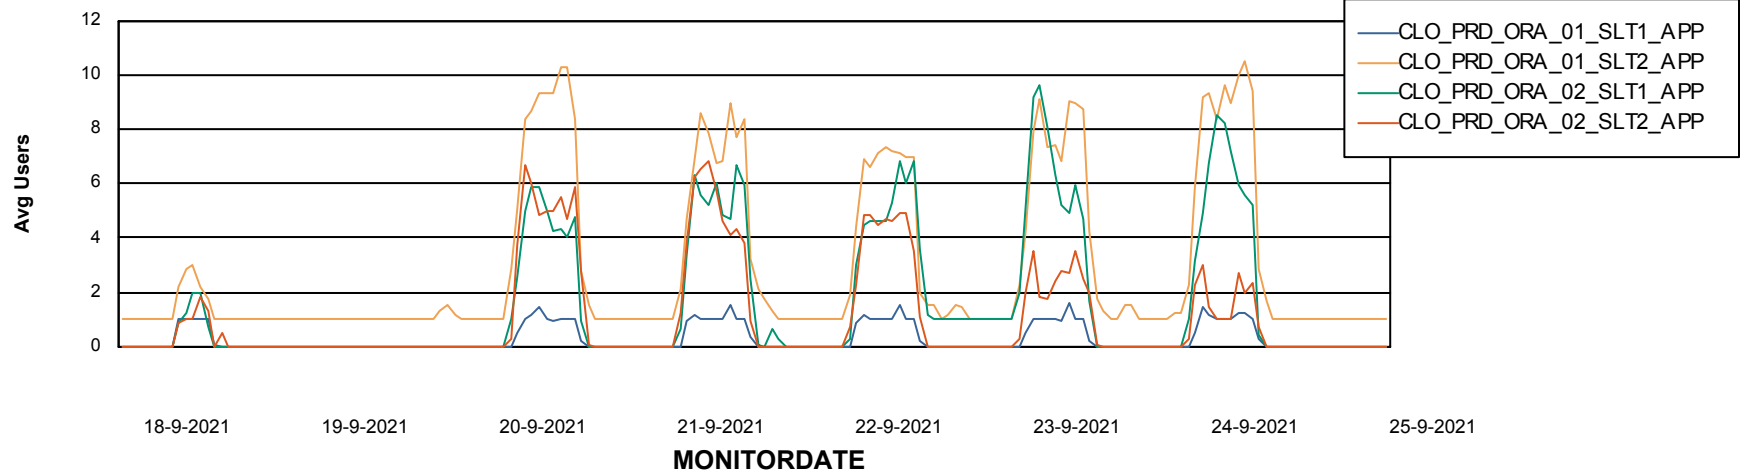

Avg users per day per ABS server