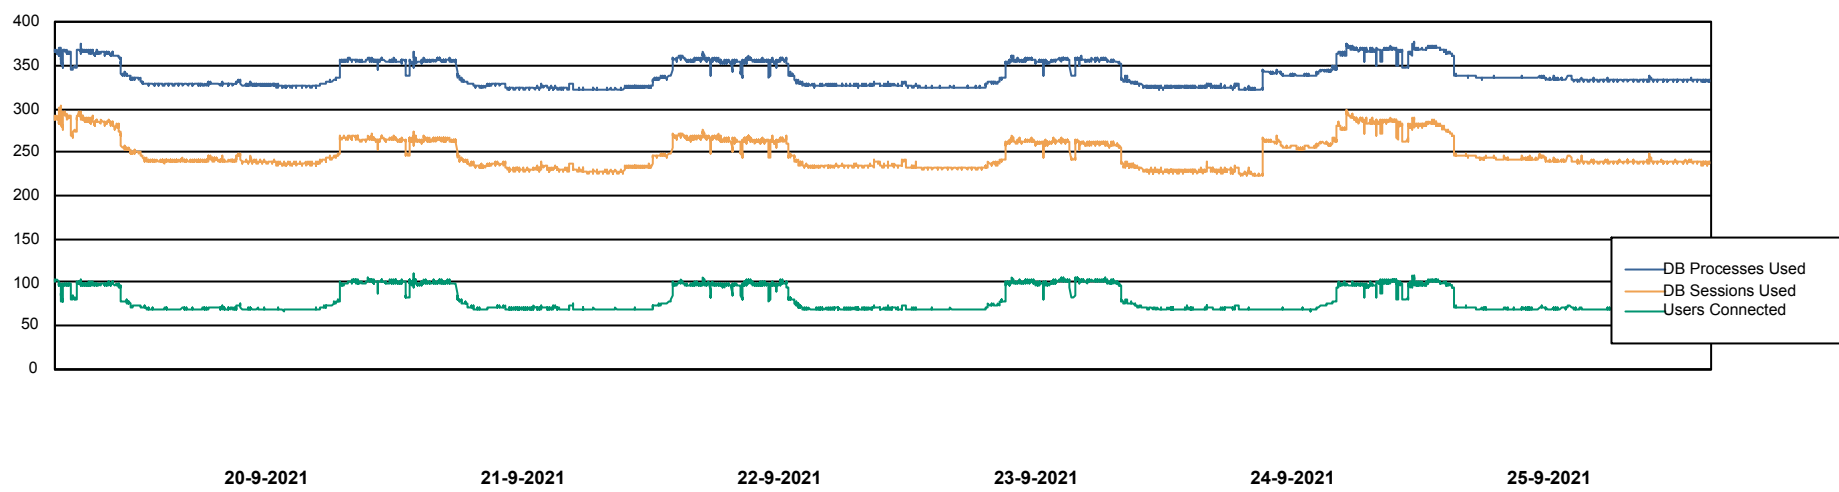

Weekly SLA Customer Report

Customer CLO Production
Database ID 38

Database Performance CLODB_PRD_BI

Weekly SLA Customer Report

Customer CLO Production
Database ID 38

Database Performance CLODB_PRD_Production