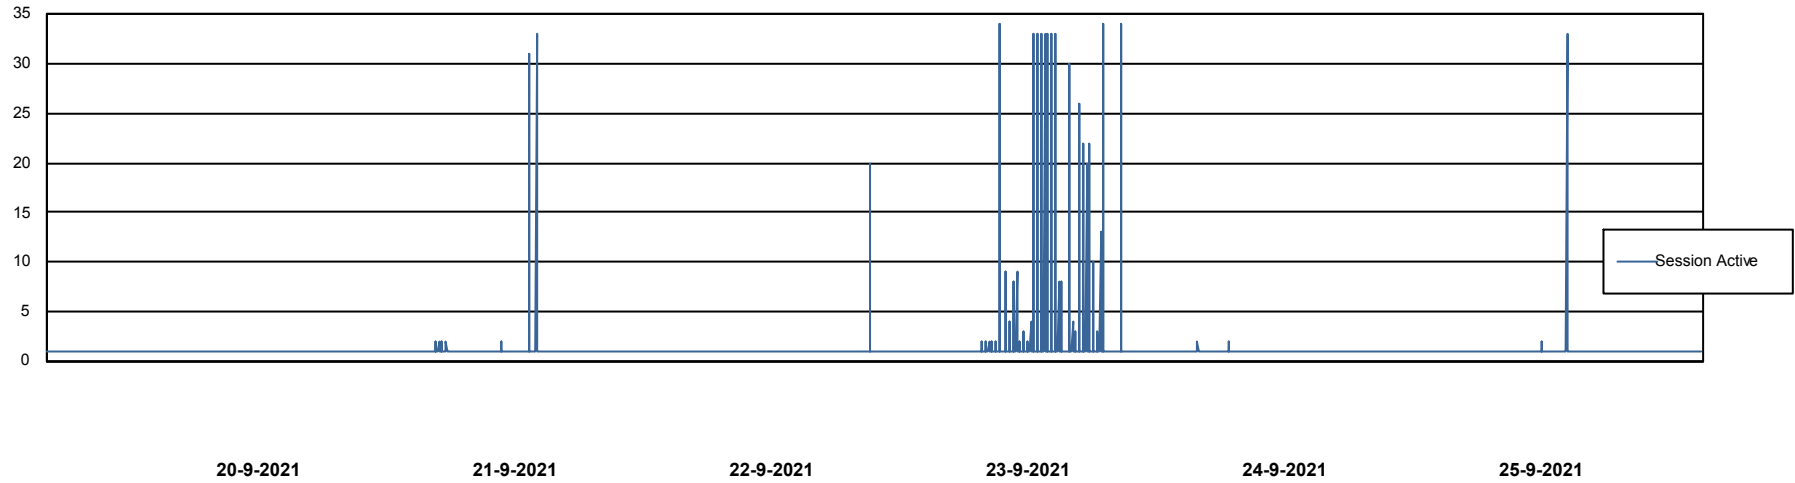

Database Performance CLODB_PRD_Standby