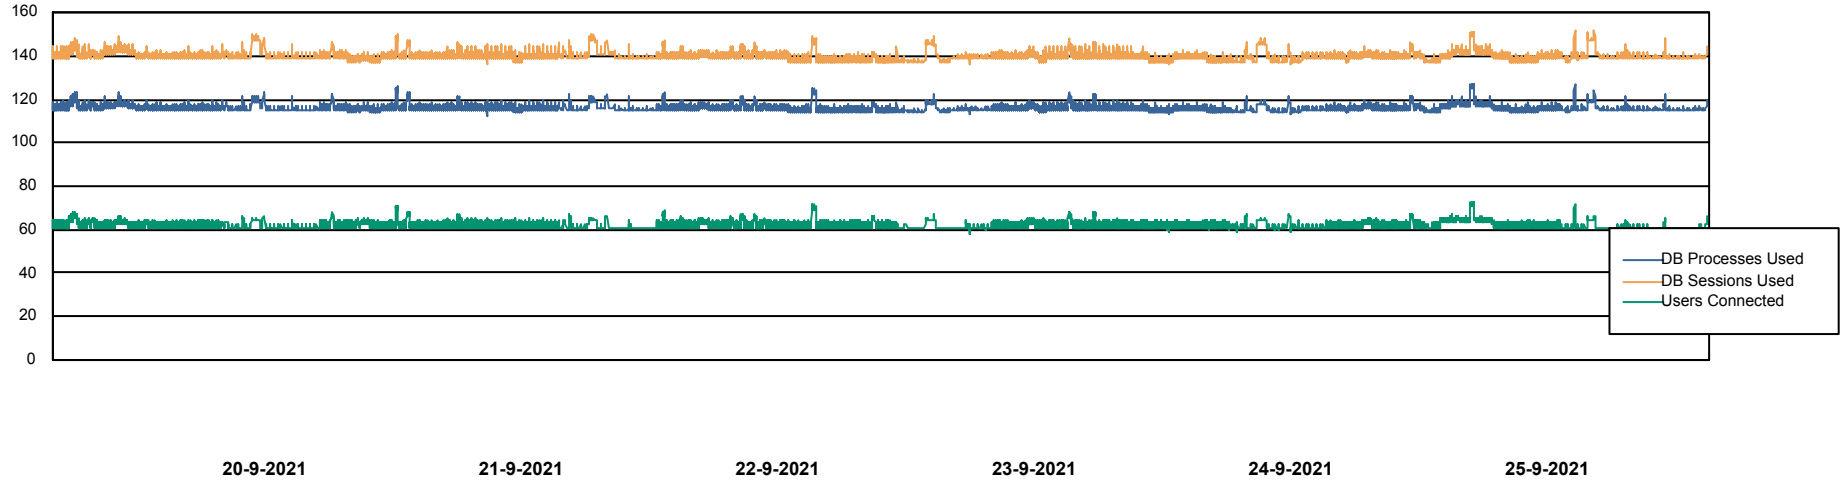

Database Performance CIWDB_Production