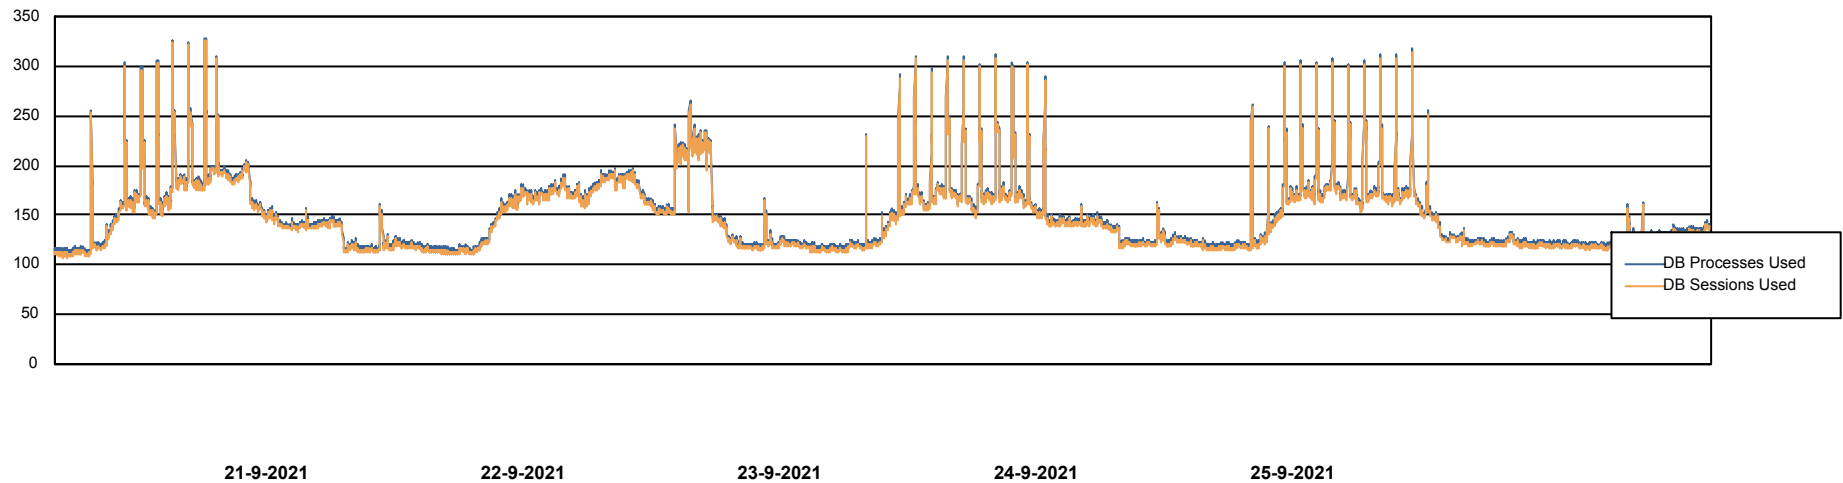

Database Performance BNLDB_Production