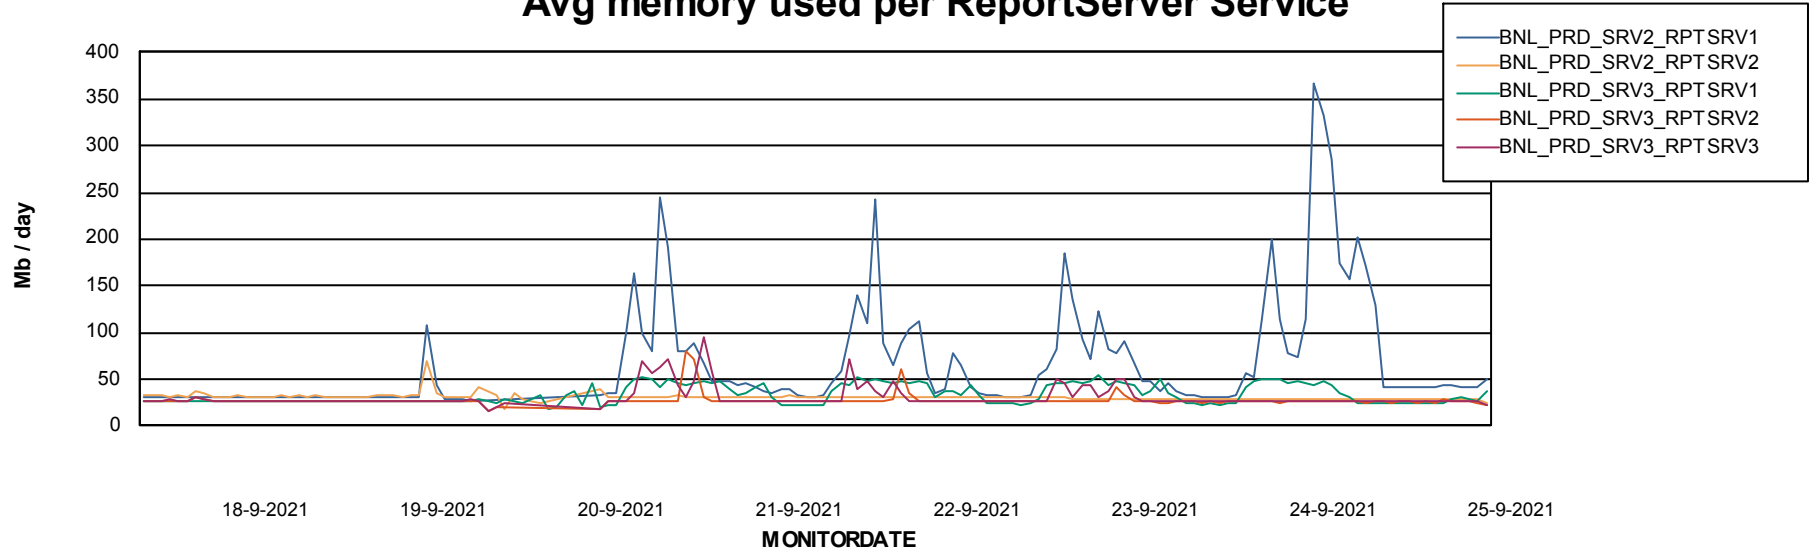

ABSolute Web Component Services

Avg memory used per ReportServer Service