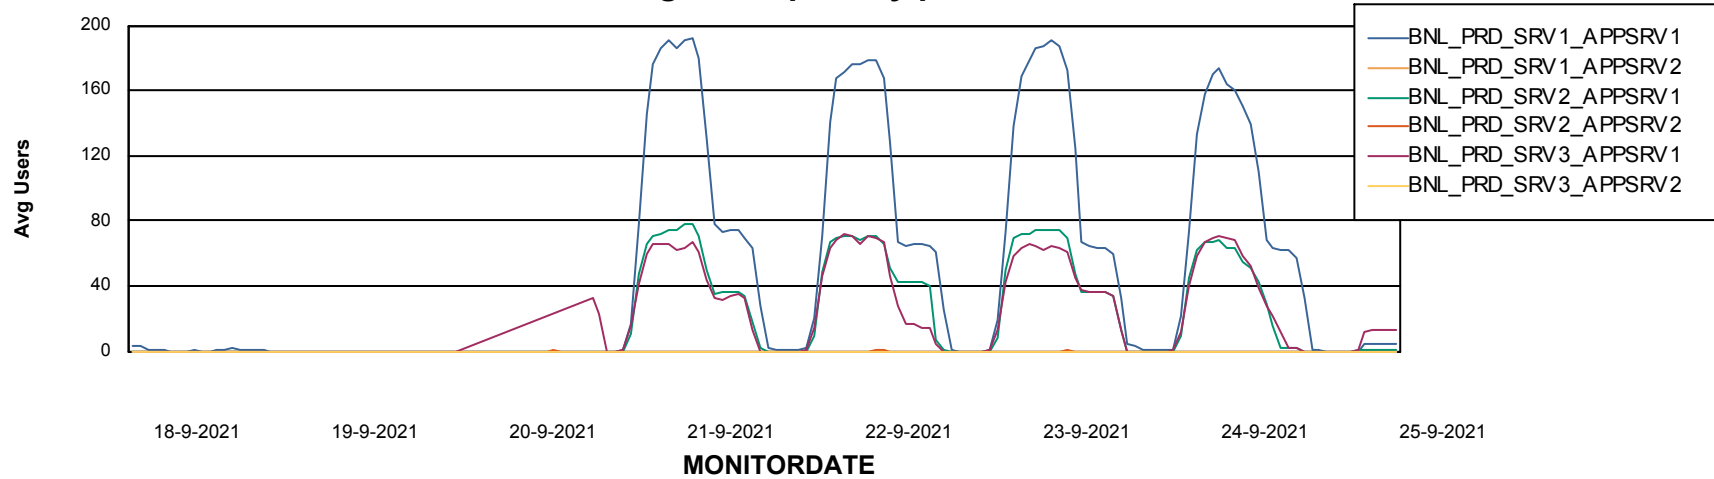

Database Performance BNLDB_Production

Weekly SLA Customer Report

Customer BNL_Production
 Database ID 83

DATABASE SIZE BNLDB_Production

Database growth over last month

Database Tablespace BNLDB_Production

Date	Tablespace Name	Filesize (Gb)	Usedsize (Gb)	Percentage free
25-9-2021	ABSDATA	122	67	45
	INDX	340	131	61
24-9-2021	ABSDATA	122	67	45
	INDX	340	131	61
23-9-2021	ABSDATA	122	67	45
	INDX	340	131	61
22-9-2021	ABSDATA	122	67	45
	INDX	340	131	61
21-9-2021	ABSDATA	122	67	45
	INDX	340	131	62
20-9-2021	ABSDATA	122	67	45
	INDX	340	130	62
19-9-2021	ABSDATA	122	67	45
	INDX	340	130	62

Weekly SLA Customer Report

Customer BNL_Production
Database ID 83

ABSSolute Application Server Services

Avg memory used per ABS Server Service

Avg users per day per ABS server

Weekly SLA Customer Report

Customer BNL_Production
Database ID 83