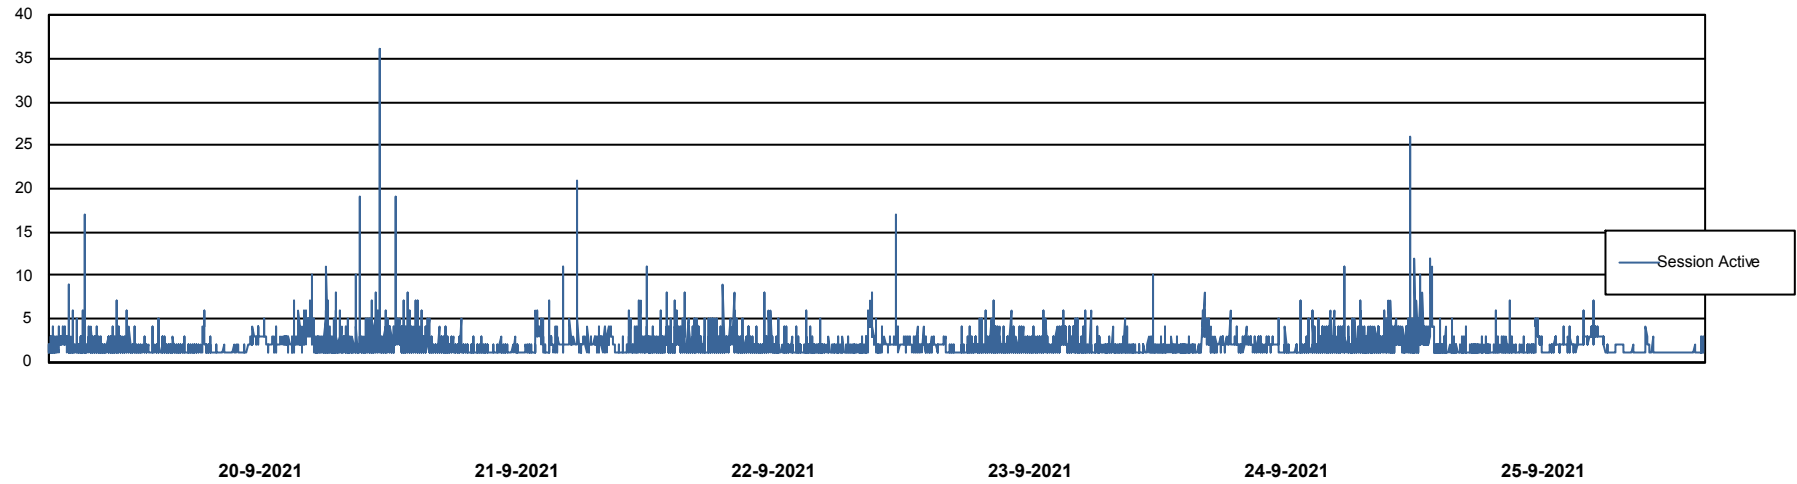

Weekly SLA Customer Report

Customer BGG_Production
Database ID 58

Database Performance BGGDB_BI

Weekly SLA Customer Report

Customer BGG_Production
Database ID 58

Database Performance BGGDB_Production

Weekly SLA Customer Report