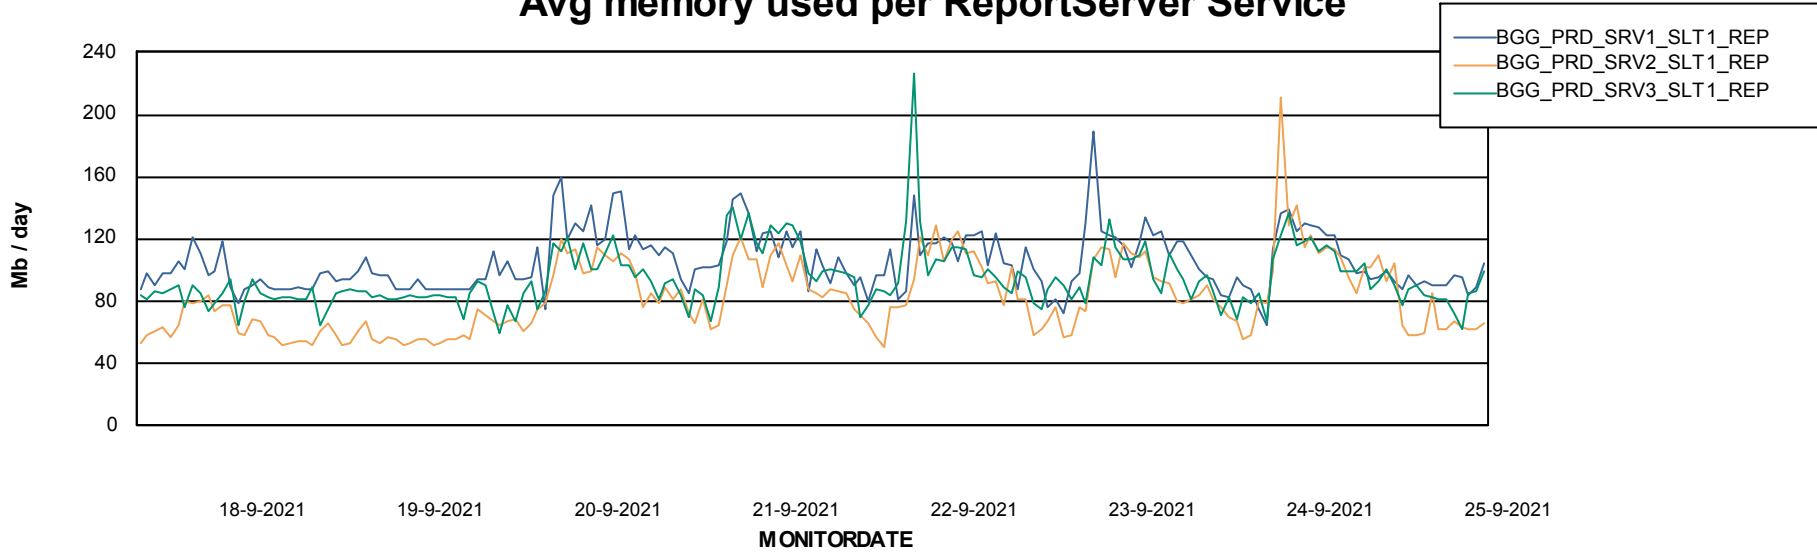

Avg memory used per ABS Server Service

Avg users per day per ABS server

Weekly SLA Customer Report

Customer BGG_Production
Database ID 58

ABSSolute Application ReportServer Services

Avg memory used per ReportServer Service