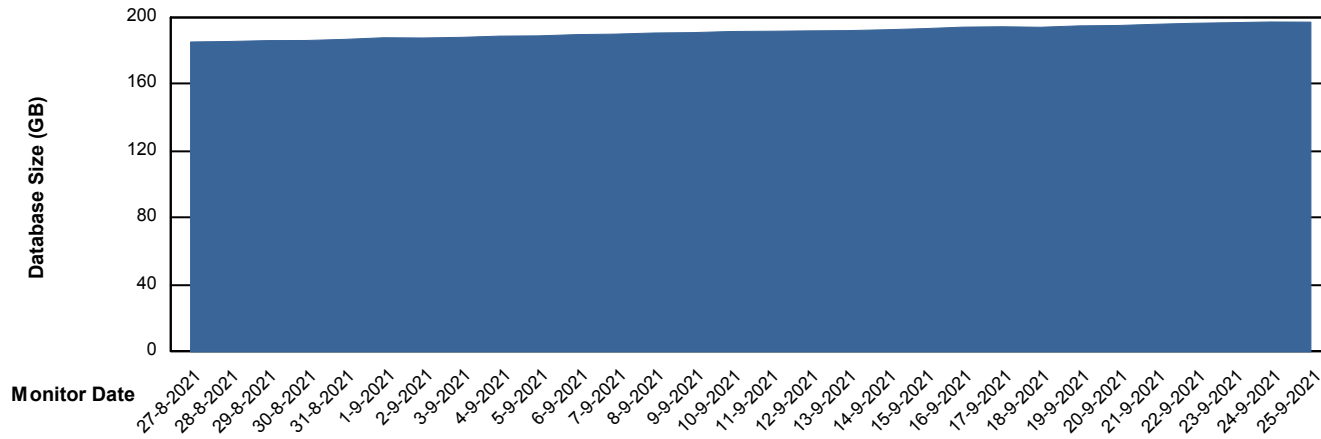

Customer BGG_Production
Database ID 58

Database Performance BGGDB_Standby

Weekly SLA Customer Report

Customer BGG_Production
Database ID 58

DATABASE SIZE BGGDB_BI

Database growth over last month

DATABASE SIZE BGGDB_Production

Database growth over last month

Weekly SLA Customer Report

Customer BGG_Production
Database ID 58

Database Tablespace BGGDB_BI

Date	Tablespace Name	Filesize (Gb)	Usedsize (Gb)	Percentage free
25-9-2021	ABSDATA	120	90	25
	INDX	125	106	15
24-9-2021	ABSDATA	120	90	25
	INDX	125	106	15
23-9-2021	ABSDATA	120	90	25
	INDX	125	105	16
22-9-2021	ABSDATA	120	89	26
	INDX	125	105	16
21-9-2021	ABSDATA	120	89	26
	INDX	125	105	16
20-9-2021	ABSDATA	120	89	26
	INDX	124	104	16
19-9-2021	ABSDATA	120	88	27
	INDX	124	104	16