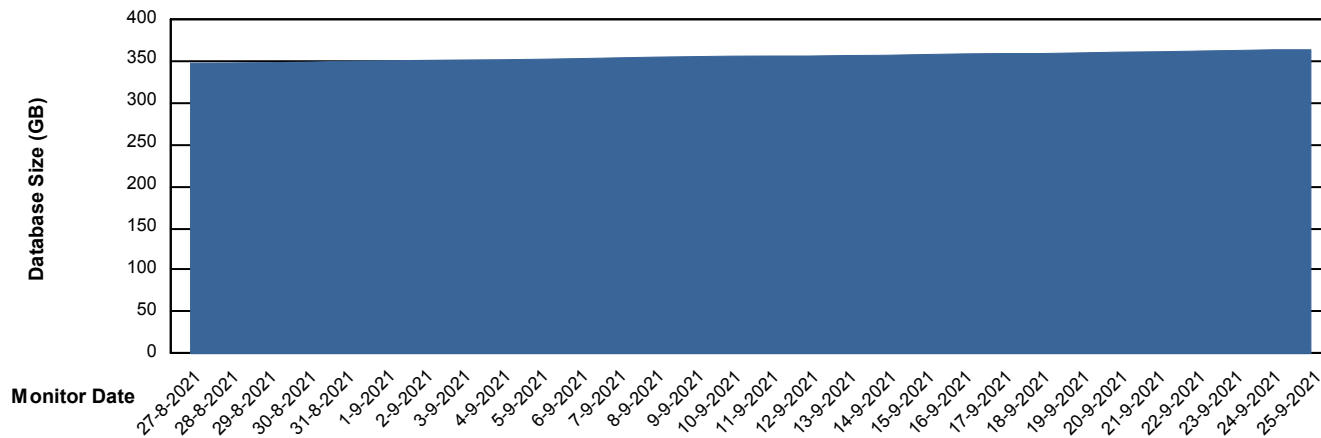

Customer BGG_Production
Database ID 58

Database Performance BGGDB_Standby

Weekly SLA Customer Report

Customer BGG_Production
Database ID 58

DATABASE SIZE BGGDB_BI

Database growth over last month

DATABASE SIZE BGGDB_Production

Database growth over last month

Weekly SLA Customer Report

Customer BGG_Production
Database ID 58

Database Tablespace BGGDB_BI

Date	Tablespace Name	Filesize (Gb)	Usedsize (Gb)	Percentage free
25-9-2021	ABSDATA	120	90	25
	INDX	125	106	15
24-9-2021	ABSDATA	120	90	25
	INDX	125	106	15
23-9-2021	ABSDATA	120	90	25
	INDX	125	105	16
22-9-2021	ABSDATA	120	89	26
	INDX	125	105	16
21-9-2021	ABSDATA	120	89	26
	INDX	125	105	16
20-9-2021	ABSDATA	120	89	26
	INDX	124	104	16
19-9-2021	ABSDATA	120	88	27
	INDX	124	104	16