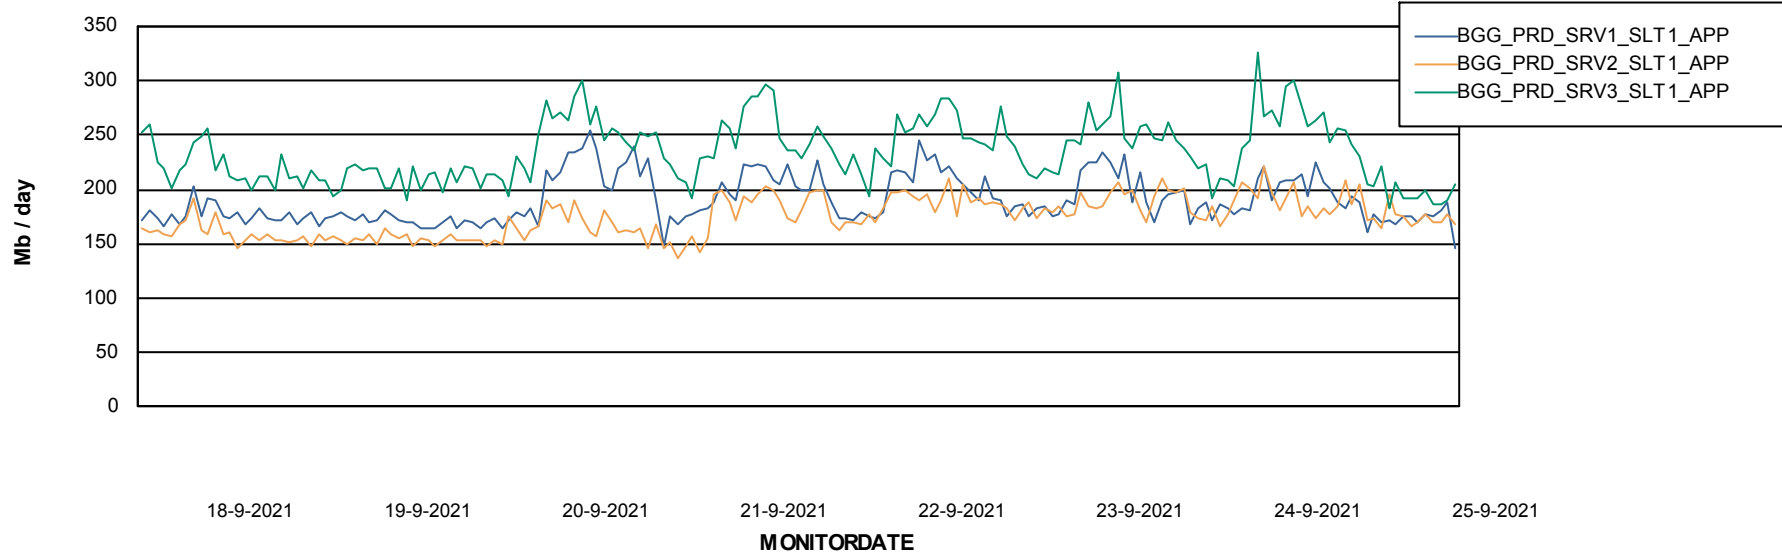

ABSSolute Application Server Services

Avg memory used per ABS Server Service