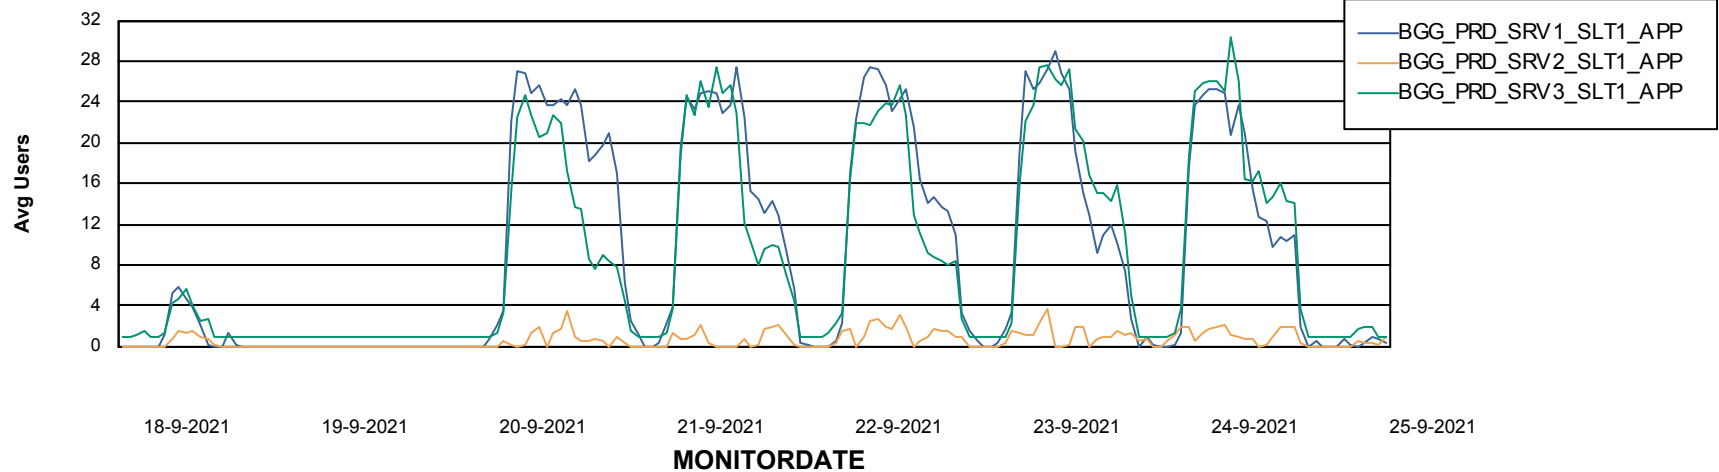

Avg users per day per ABS server