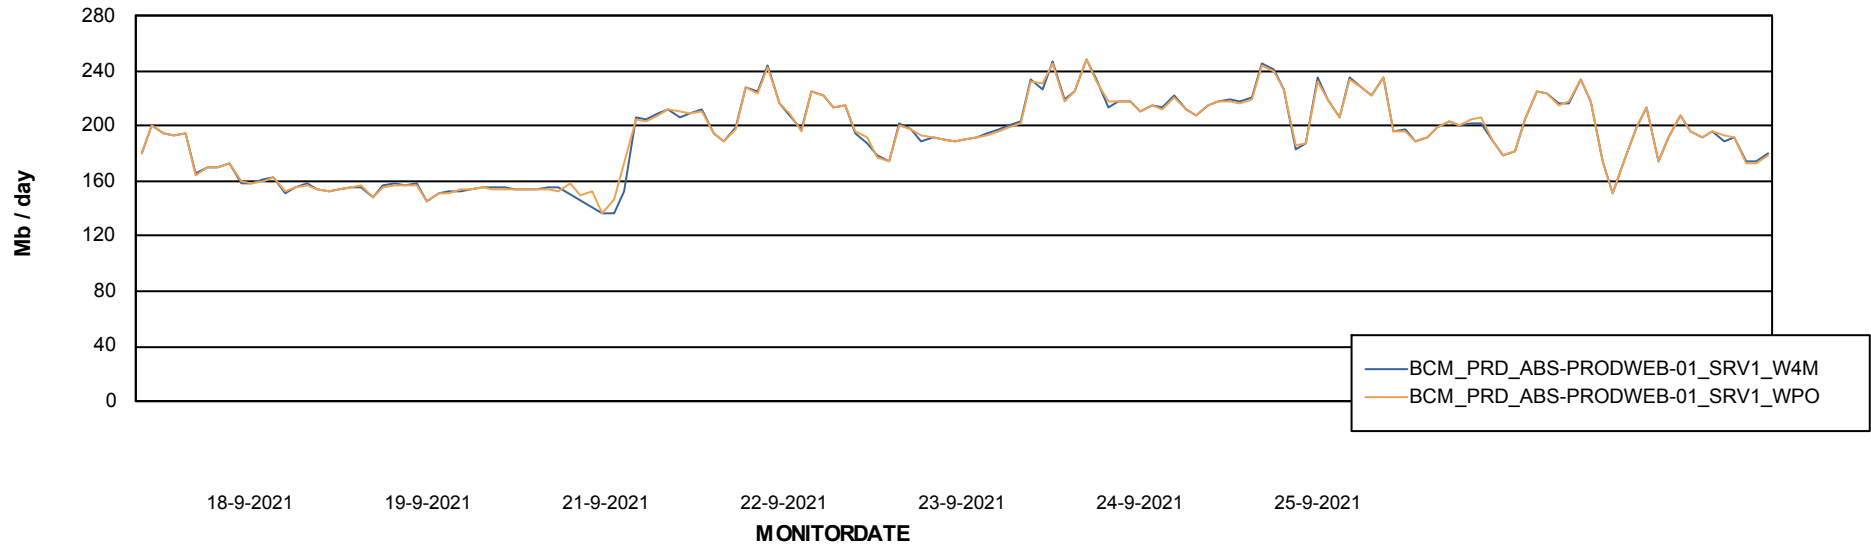

ABSSolute Application ReportServer Services

Avg memory used per ReportServer Service

Weekly SLA Customer Report

Customer BCM_Production
Database ID 81

ABSSolute Web Component Services

Avg memory used per ABS Web component