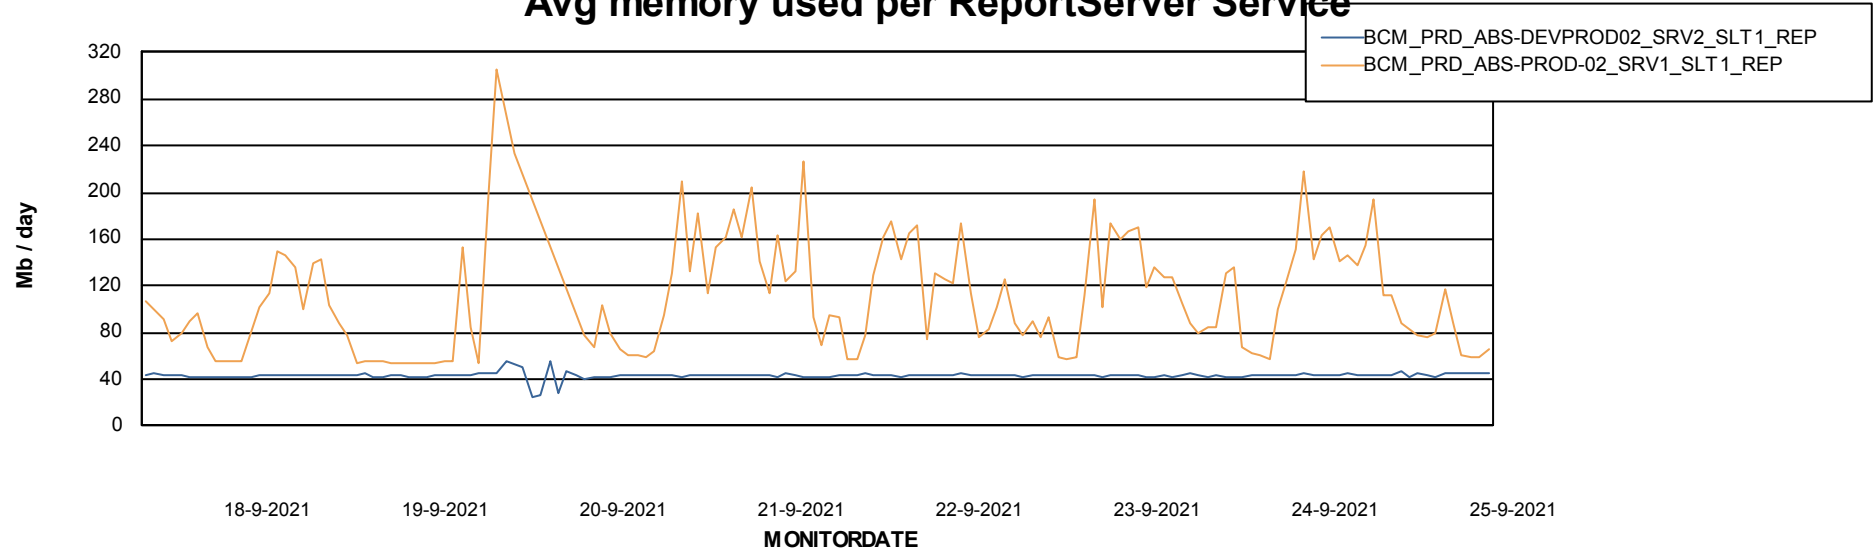

ABSSolute Application ReportServer Services

Avg memory used per ReportServer Service