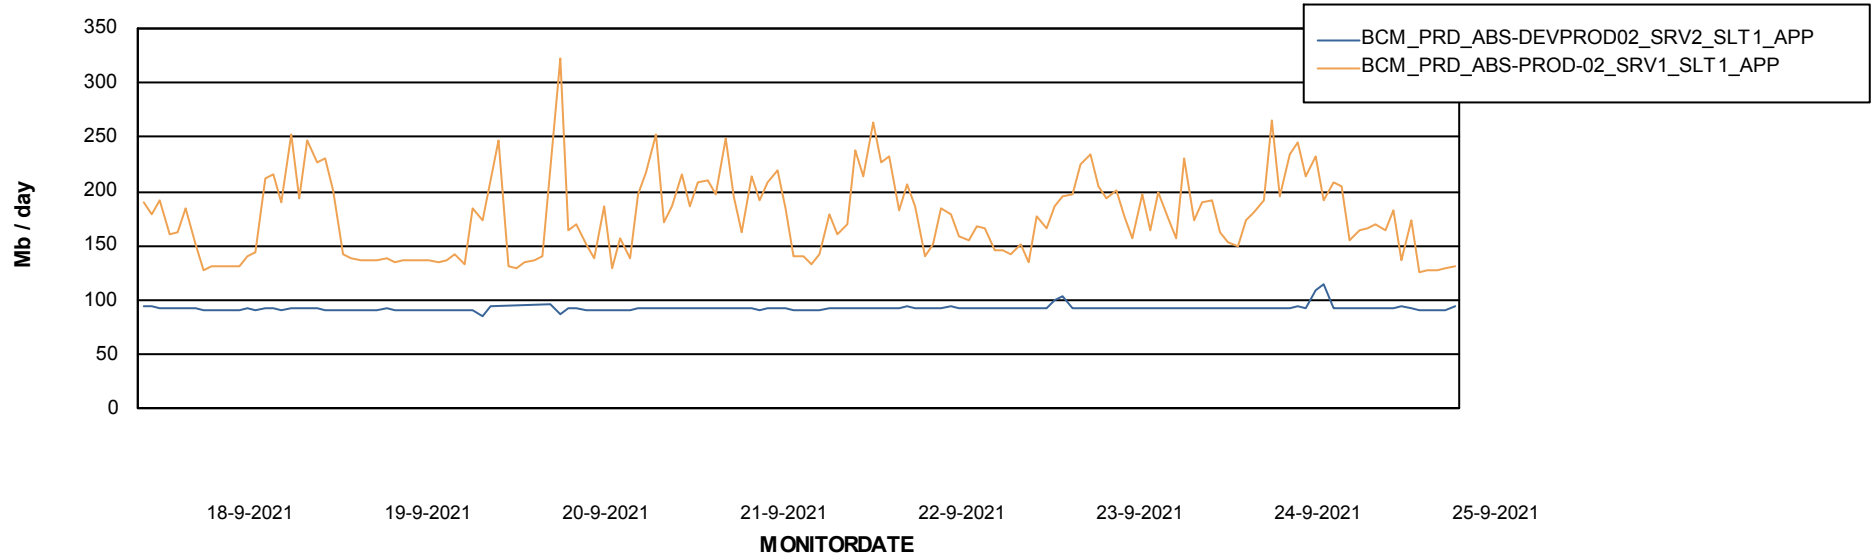

Weekly SLA Customer Report

Customer BCM_Production
Database ID 81

Database Performance BCMDB_ABS1 Production Database

Weekly SLA Customer Report

Customer BCM_Production
Database ID 81

Database Performance BCMDB_ABS1SB Standby Database

Weekly SLA Customer Report

Customer BCM_Production
 Database ID 81

DATABASE SIZE BCMDB_ABS1 Production Database

Database growth over last month

Database Tablespace BCMDB_ABS1 Production Database

Date	Tablespace Name	Filesize (Gb)	Usedsize (Gb)	Percentage free
25-9-2021	ABSDATA	6	4	20
	INDX	11	9	20
24-9-2021	ABSDATA	6	4	20
	INDX	11	9	20
23-9-2021	ABSDATA	6	4	20
	INDX	11	9	20
22-9-2021	ABSDATA	6	4	20
	INDX	11	9	20
21-9-2021	ABSDATA	6	4	20
	INDX	11	9	20
19-9-2021	ABSDATA	6	4	20
	INDX	11	9	20

Weekly SLA Customer Report

Customer BCM_Production
Database ID 81

ABSSolute Application Server Services

Avg memory used per ABS Server Service

Avg users per day per ABS server

Weekly SLA Customer Report

Customer BCM_Production
Database ID 81