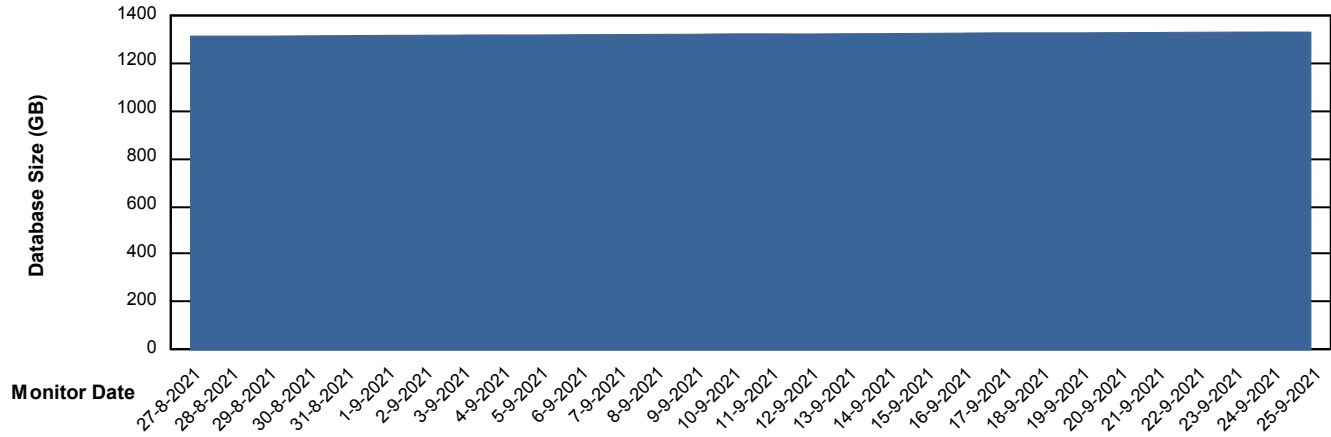

Customer AUJ_Production
Database ID 41

Database Performance AUJDB_BI_TS1

Weekly SLA Customer Report

Customer AUJ_Production
Database ID 41

DATABASE SIZE AUJ_DB4_Primary

Database growth over last month

DATABASE SIZE AUJDB_BI

Database growth over last month

Weekly SLA Customer Report

Customer AUJ_Production
Database ID 41

DATABASE SIZE AUJDB_BI_TS1

Database growth over last month

Weekly SLA Customer Report

Customer AUJ_Production
Database ID 41