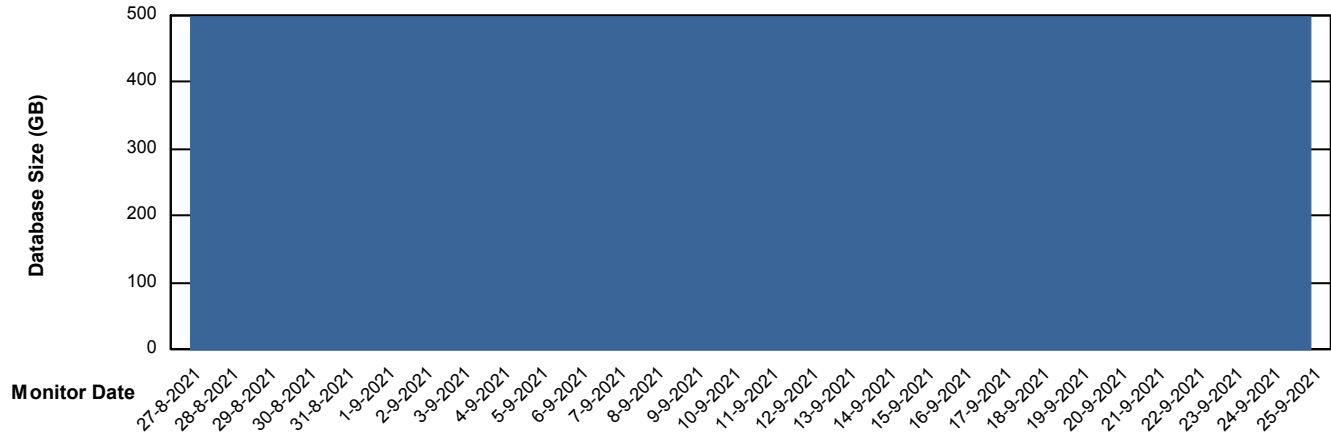

Database growth over last month

Weekly SLA Customer Report

Customer AUJ_Production
Database ID 41

DATABASE SIZE AUJDB_BI_TS1

Database growth over last month

Weekly SLA Customer Report

Customer AUJ_Production
Database ID 41