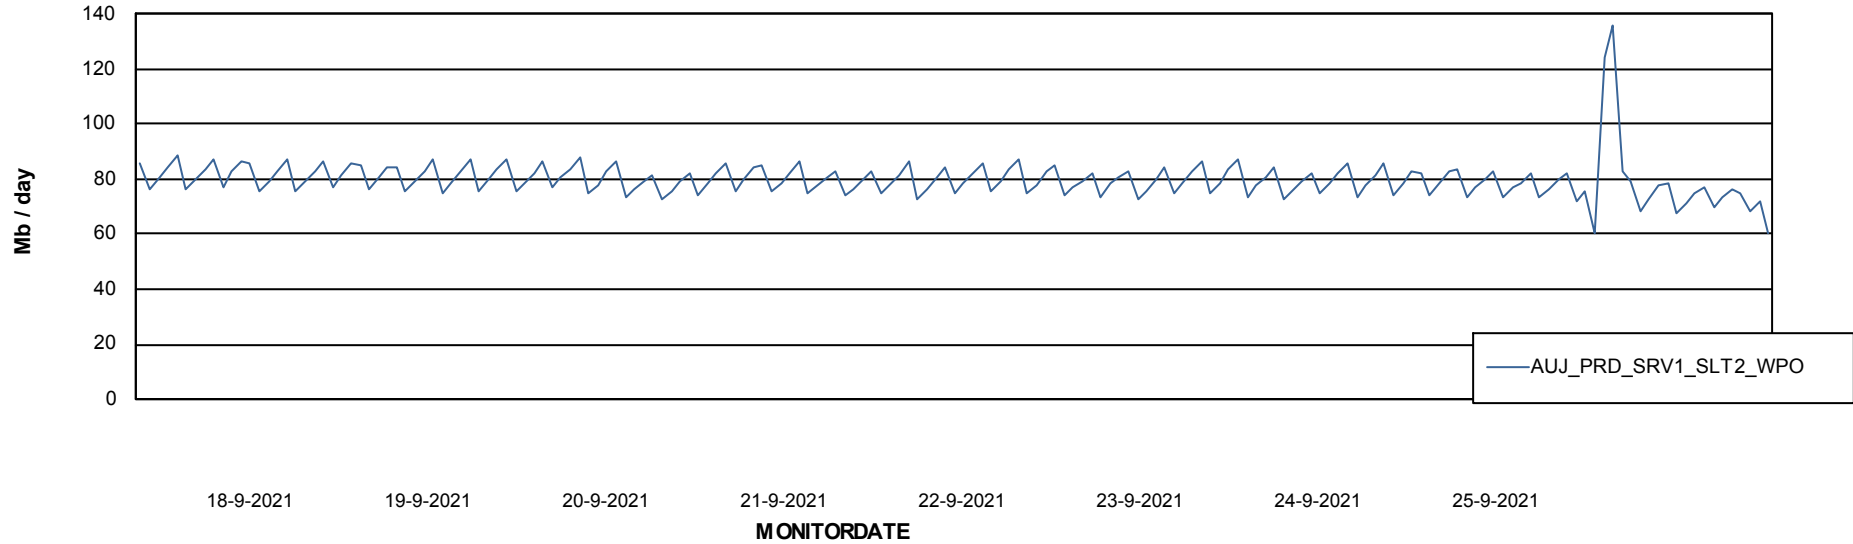

ABSSolute Web Component Services

Avg memory used per ABS Web component