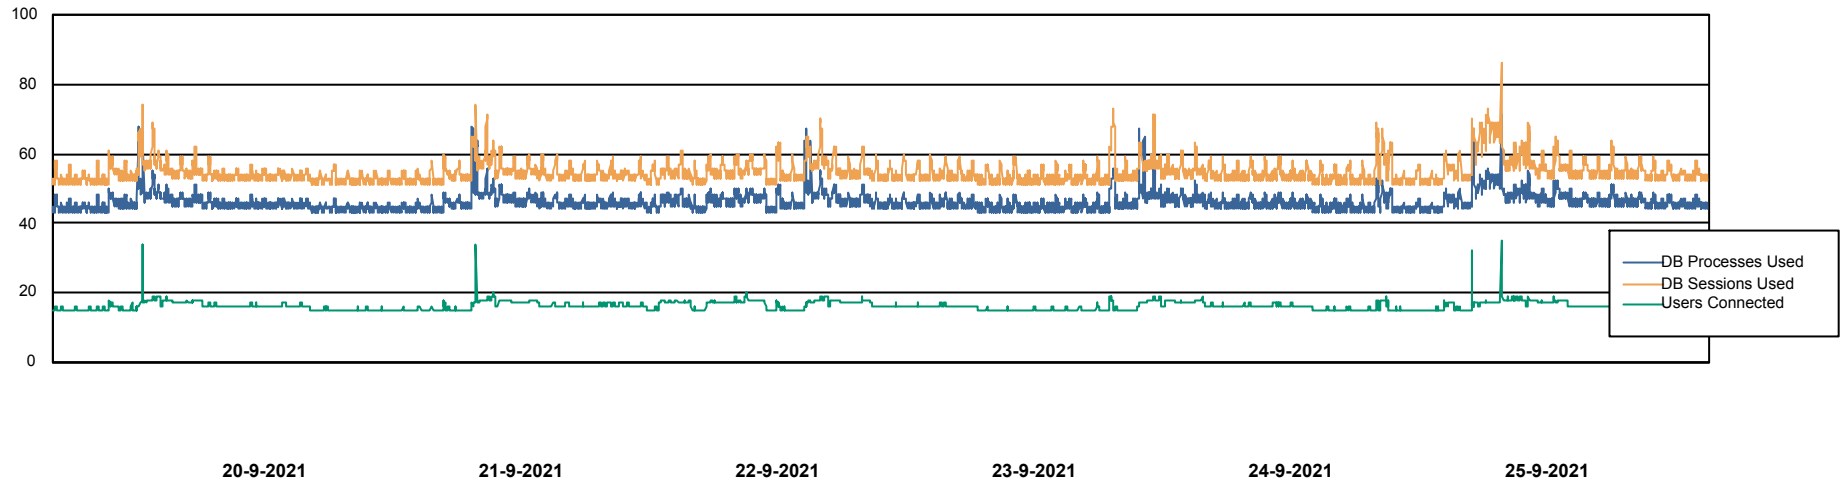

Weekly SLA Customer Report

Customer AUJ_Production
Database ID 41

Database Performance AUJ_DB6_Standby2

Weekly SLA Customer Report

Customer AUJ_Production
Database ID 41

Database Performance AUJDB_BI

Weekly SLA Customer Report