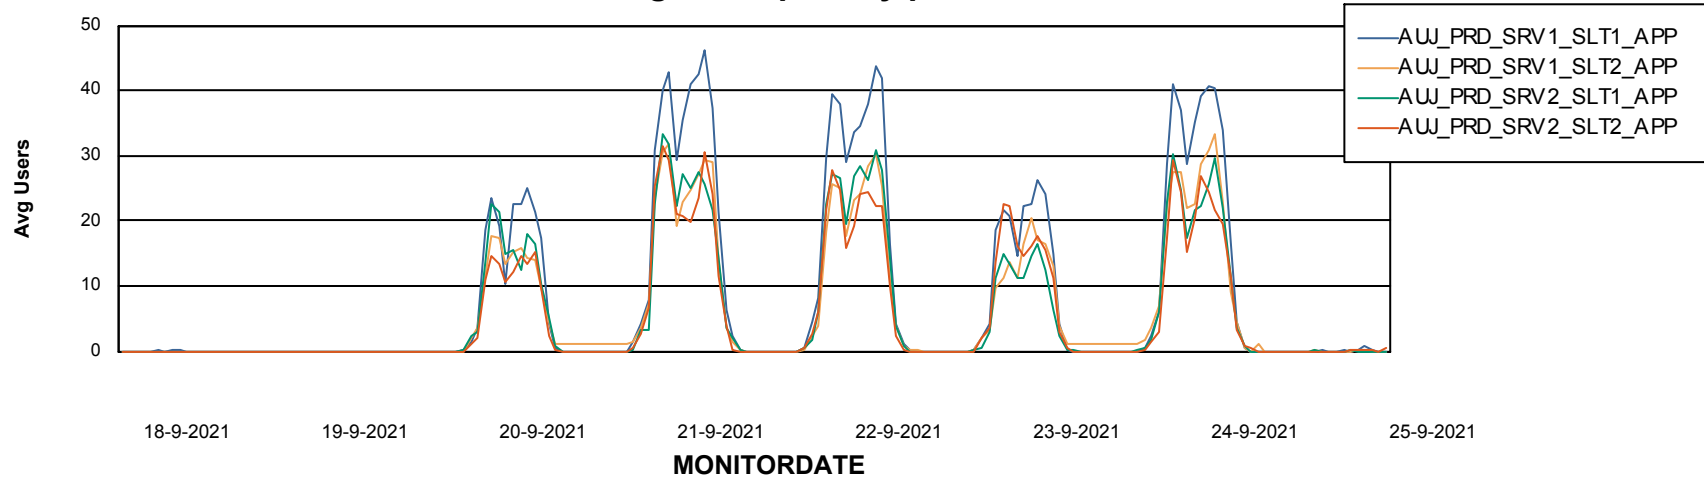

Avg users per day per ABS server