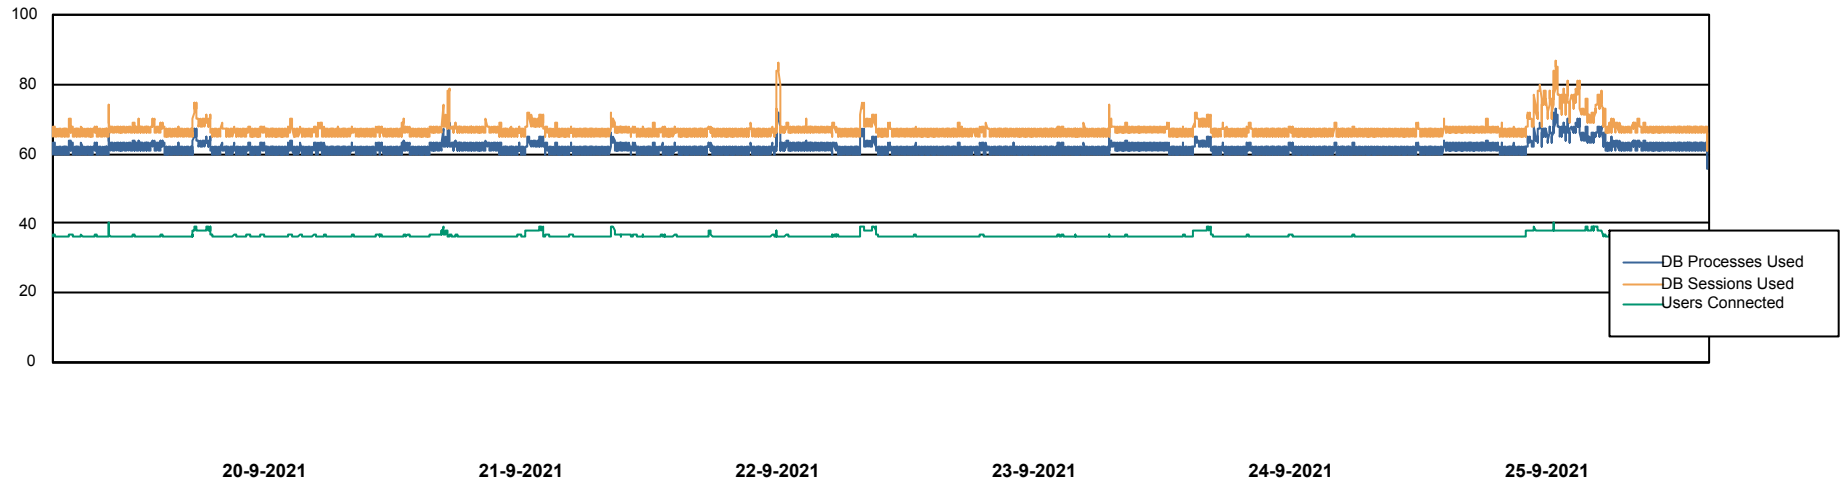

Database Performance AUJDB_BI_TS1