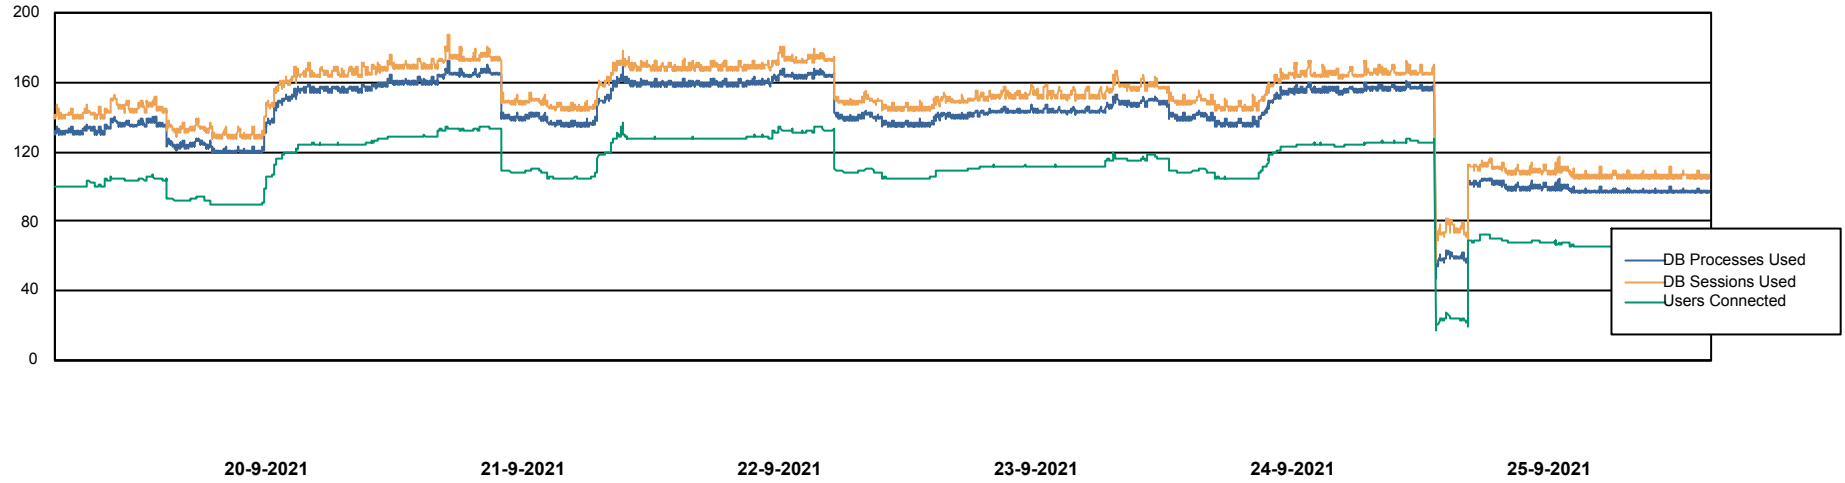

Weekly SLA Customer Report

Customer AUJ_Production
Database ID 41

Harddisk Usage AUJ_PRD_ORACLE_BI1

	Free disk space on / (%)	Total disk space on / (Gb)	Used disk space on / (Gb)
25-9-2021	15	526	424
24-9-2021	16	526	420
23-9-2021	14	526	429
22-9-2021	14	526	429
21-9-2021	14	526	429
20-9-2021	14	526	428
19-9-2021	14	526	431

Weekly SLA Customer Report

Customer AUJ_Production
Database ID 41

Database Performance AUJ_DB4_Primary

Weekly SLA Customer Report

Customer AUJ_Production
Database ID 41

Database Performance AUJ_DB5_Standby