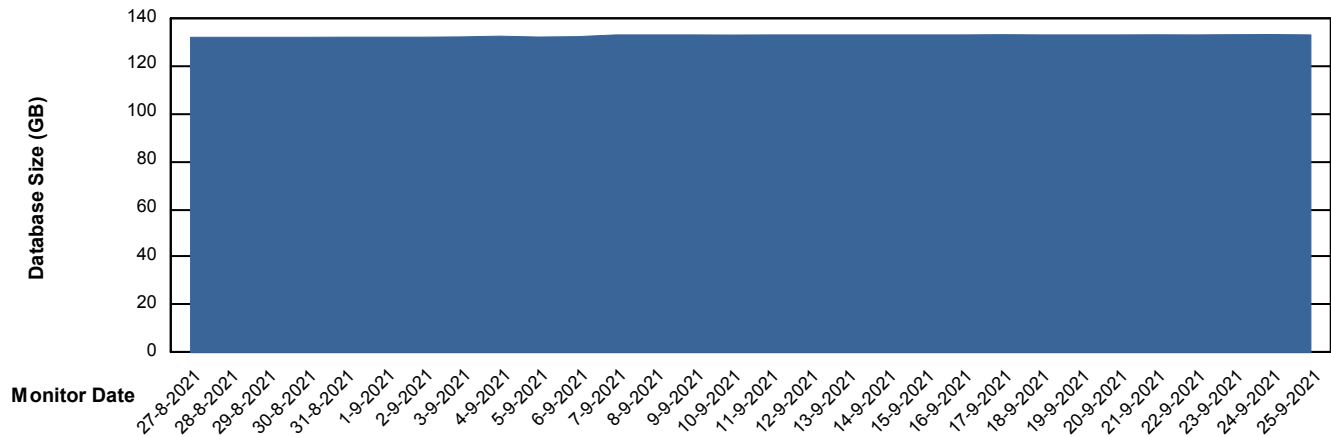

Customer AUJ_Production
Database ID 41

Database Performance AUJDB_BI_TS1

Weekly SLA Customer Report

Customer AUJ_Production
Database ID 41

DATABASE SIZE AUJ_DB4_Primary

Database growth over last month

DATABASE SIZE AUJDB_BI

Database growth over last month

Weekly SLA Customer Report

Customer AUJ_Production
Database ID 41

DATABASE SIZE AUJDB_BI_TS1

Database growth over last month

Weekly SLA Customer Report

Customer AUJ_Production
Database ID 41