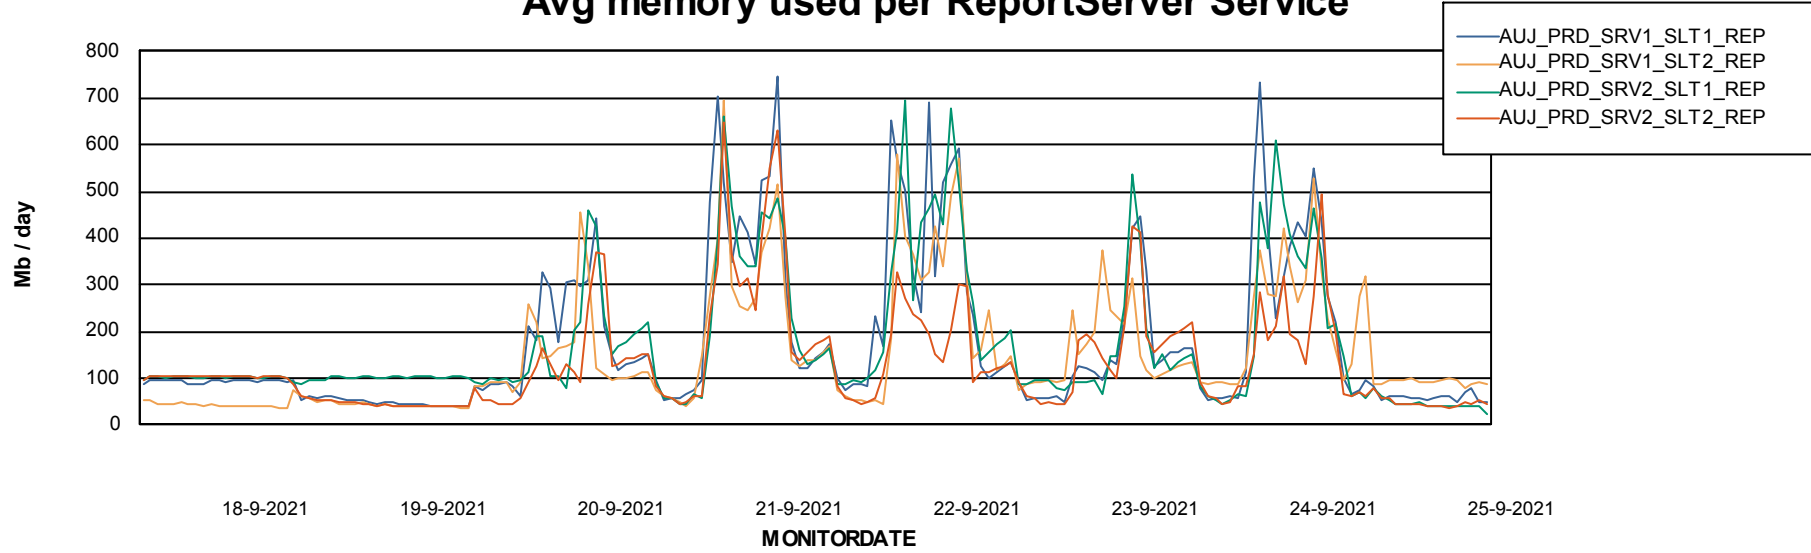

Avg memory used per ABS Server Service

Avg users per day per ABS server

Weekly SLA Customer Report

Customer AUJ_Production
Database ID 41

ABSSolute Application ReportServer Services

Avg memory used per ReportServer Service