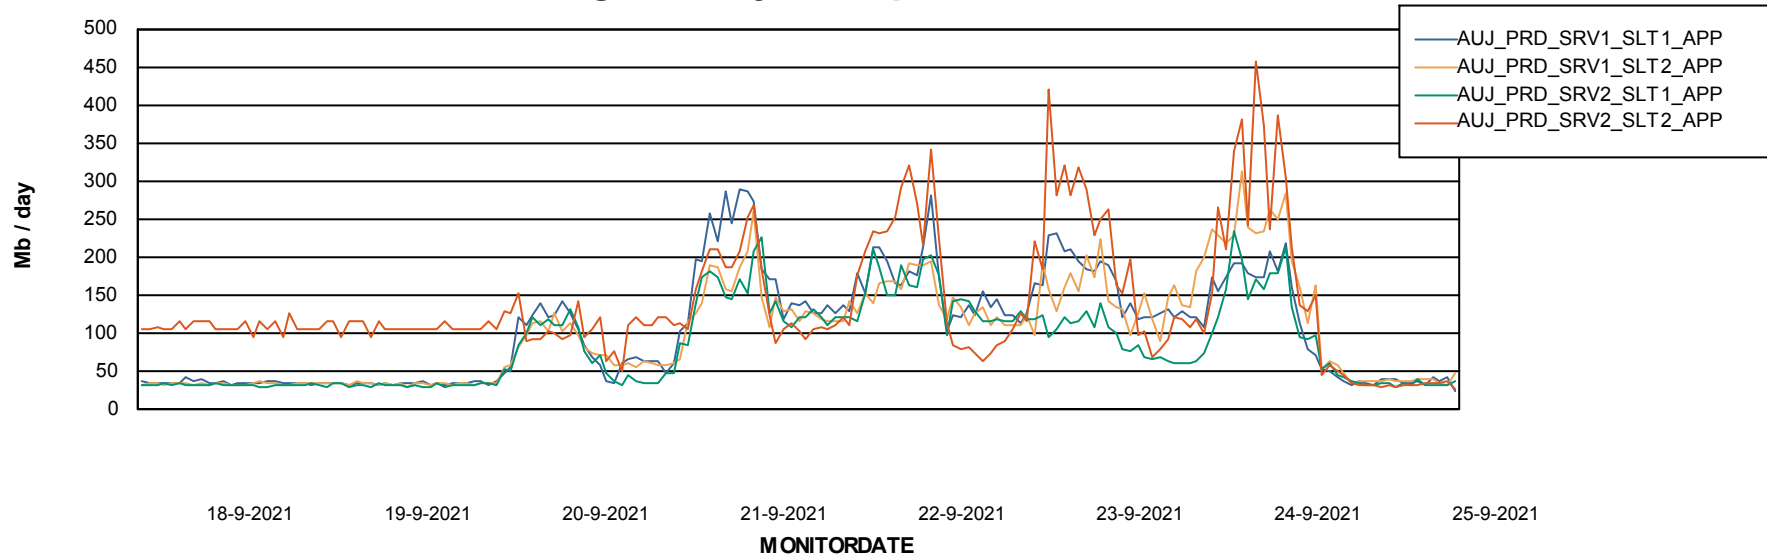

ABSSolute Application Server Services

Avg memory used per ABS Server Service