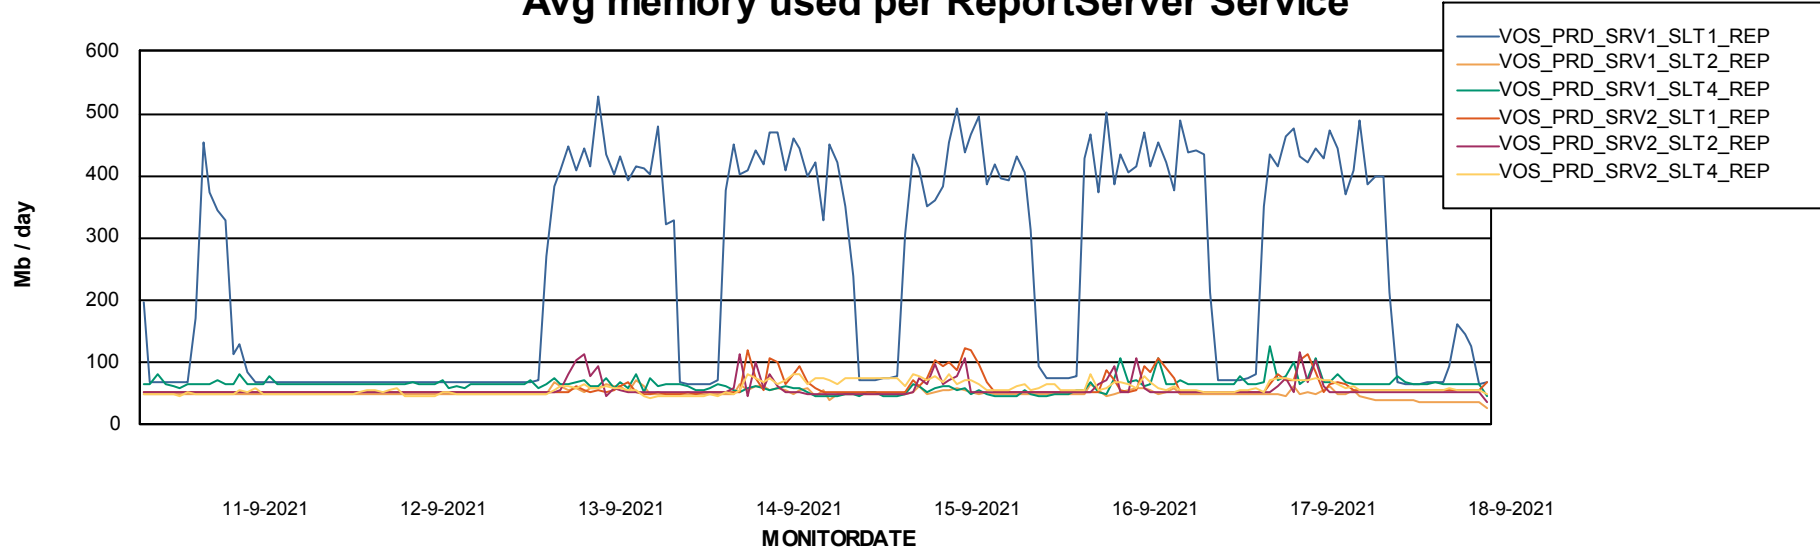

ABSSolute Application ReportServer Services

Avg memory used per ReportServer Service