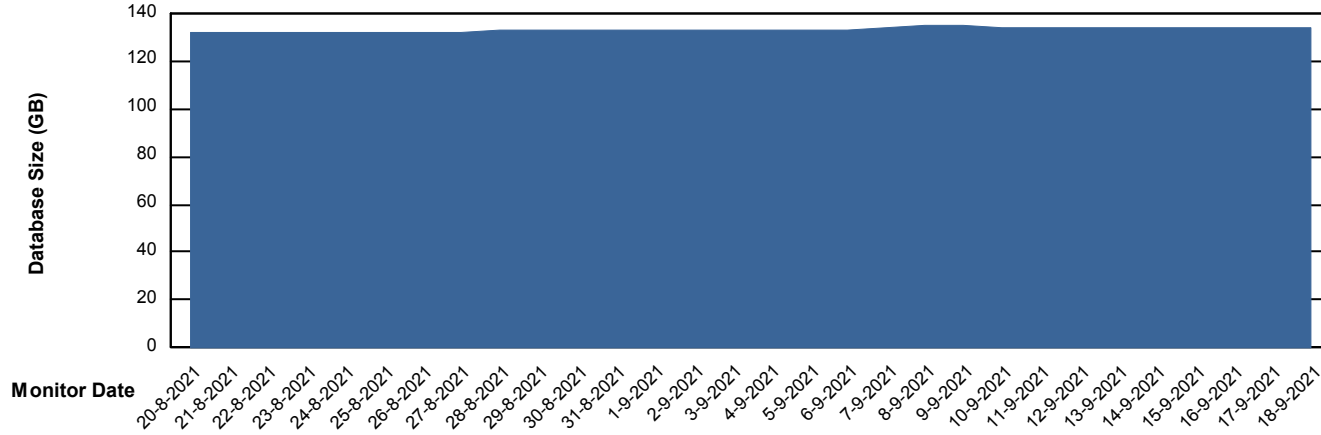

DATABASE SIZE VOSDB_BI

Database growth over last month