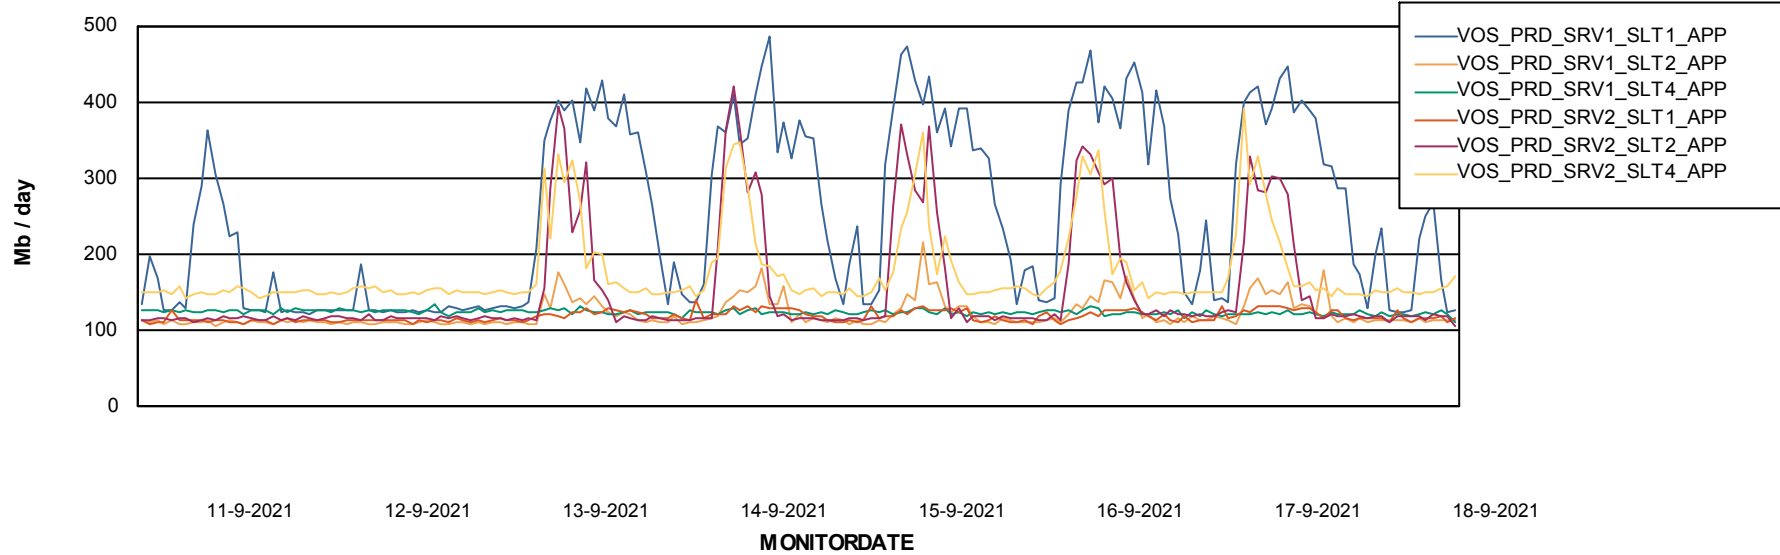

ABSSolute Application Server Services

Avg memory used per ABS Server Service