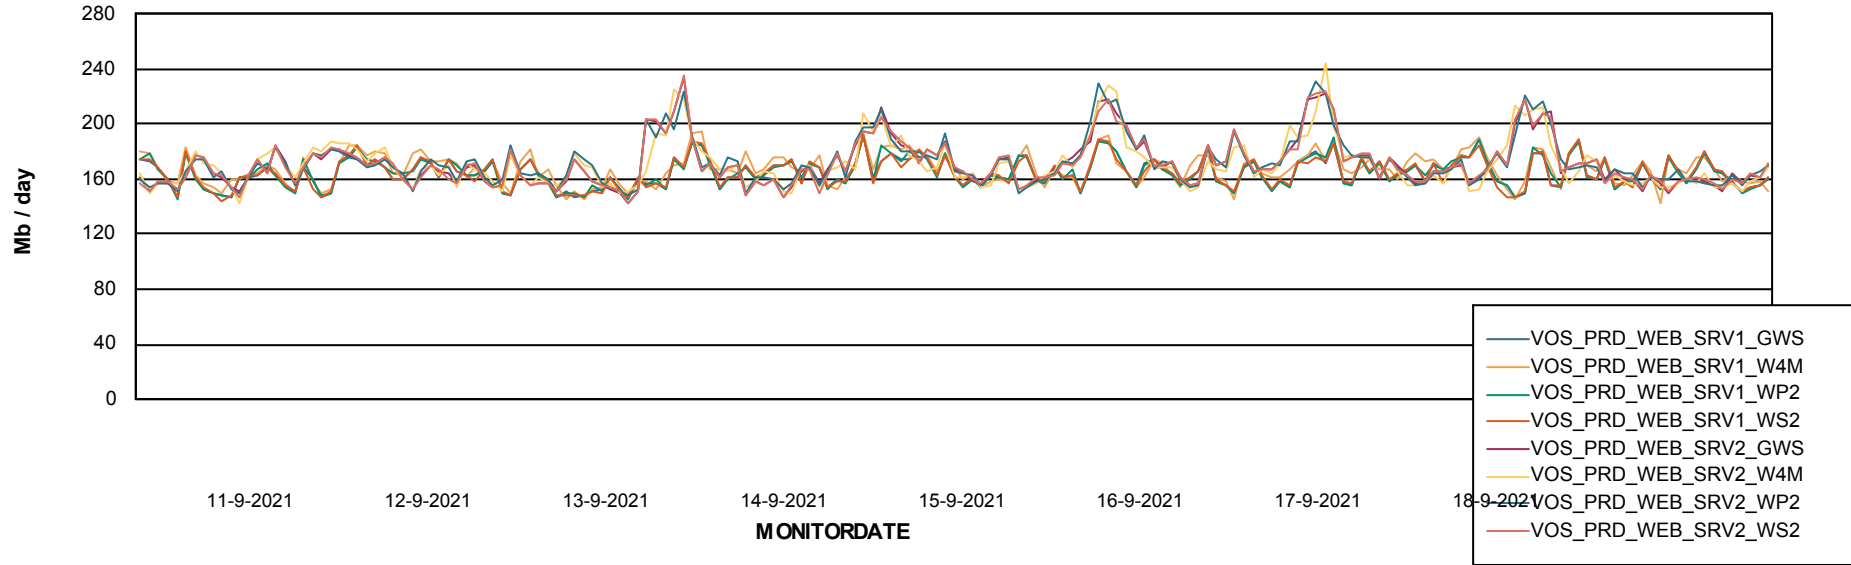

ABSolute Web Component Services

Avg memory used per ABS Web component