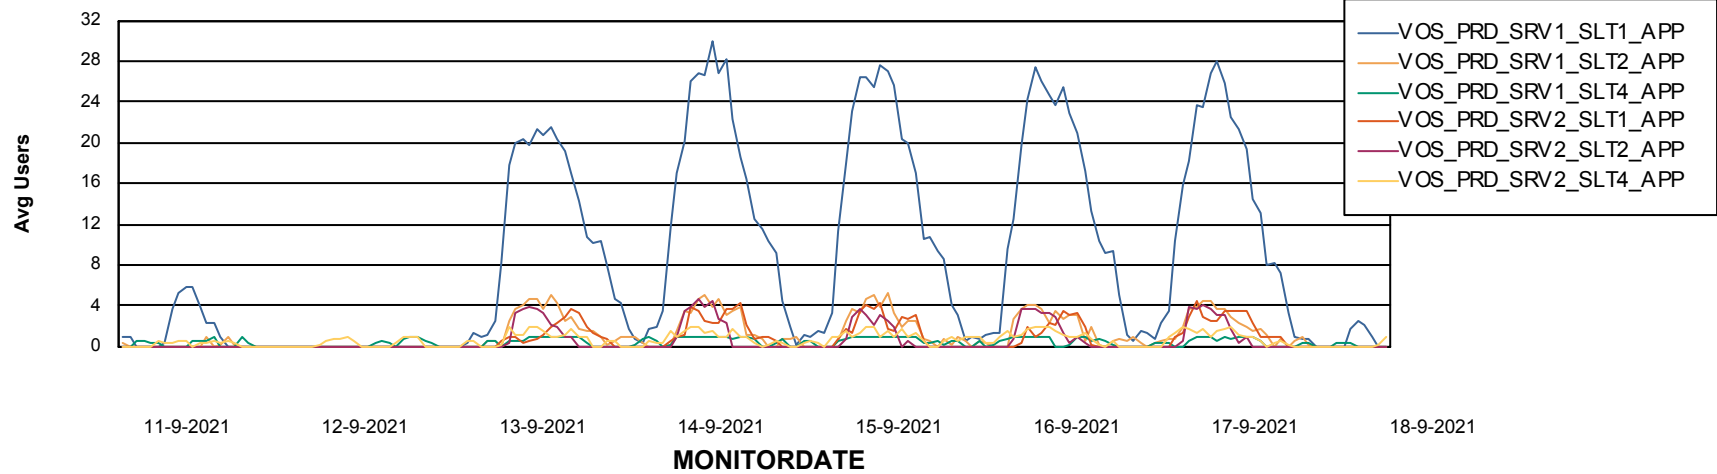

Avg users per day per ABS server