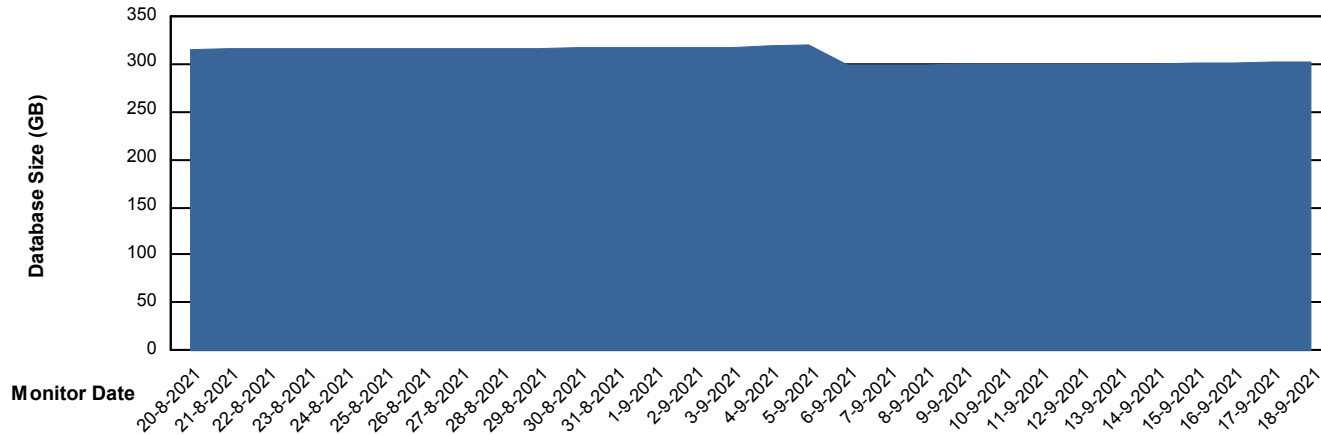

DATABASE SIZE VOSDB_Production

Database growth over last month