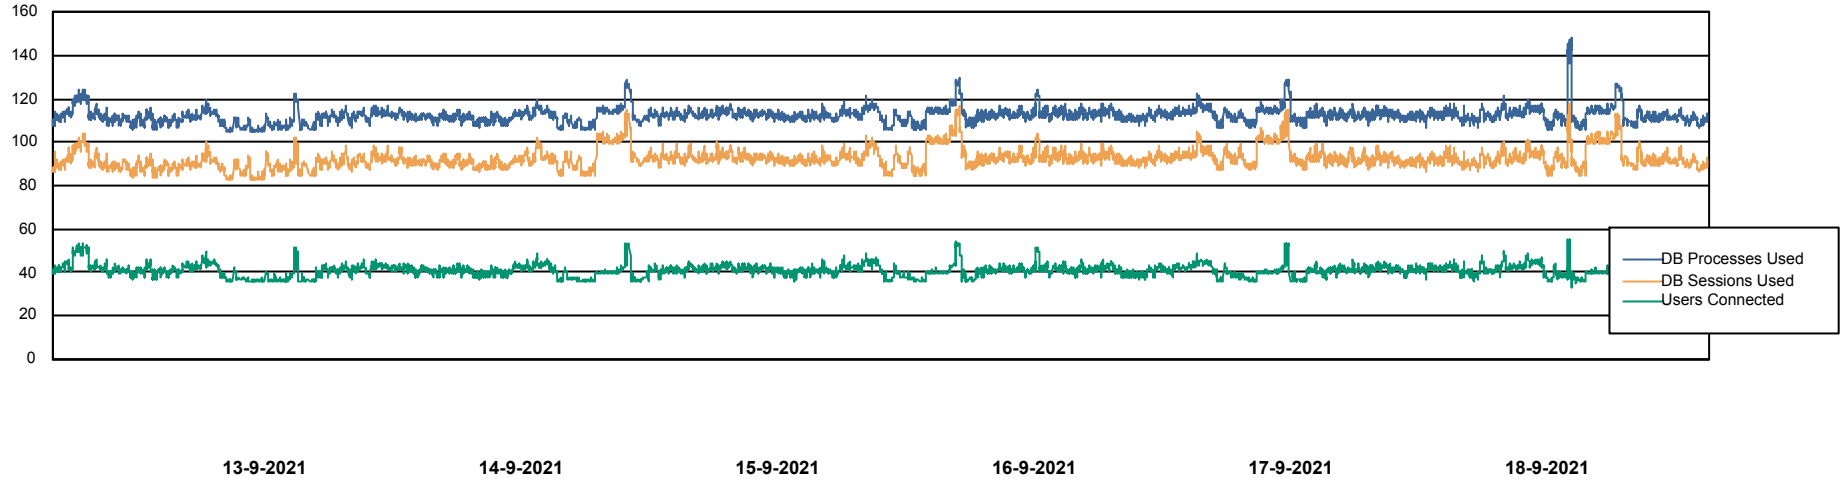

Database Performance STKDB_ABS1 Production Database

DB Processes Max 500
DB Sessions Max 776