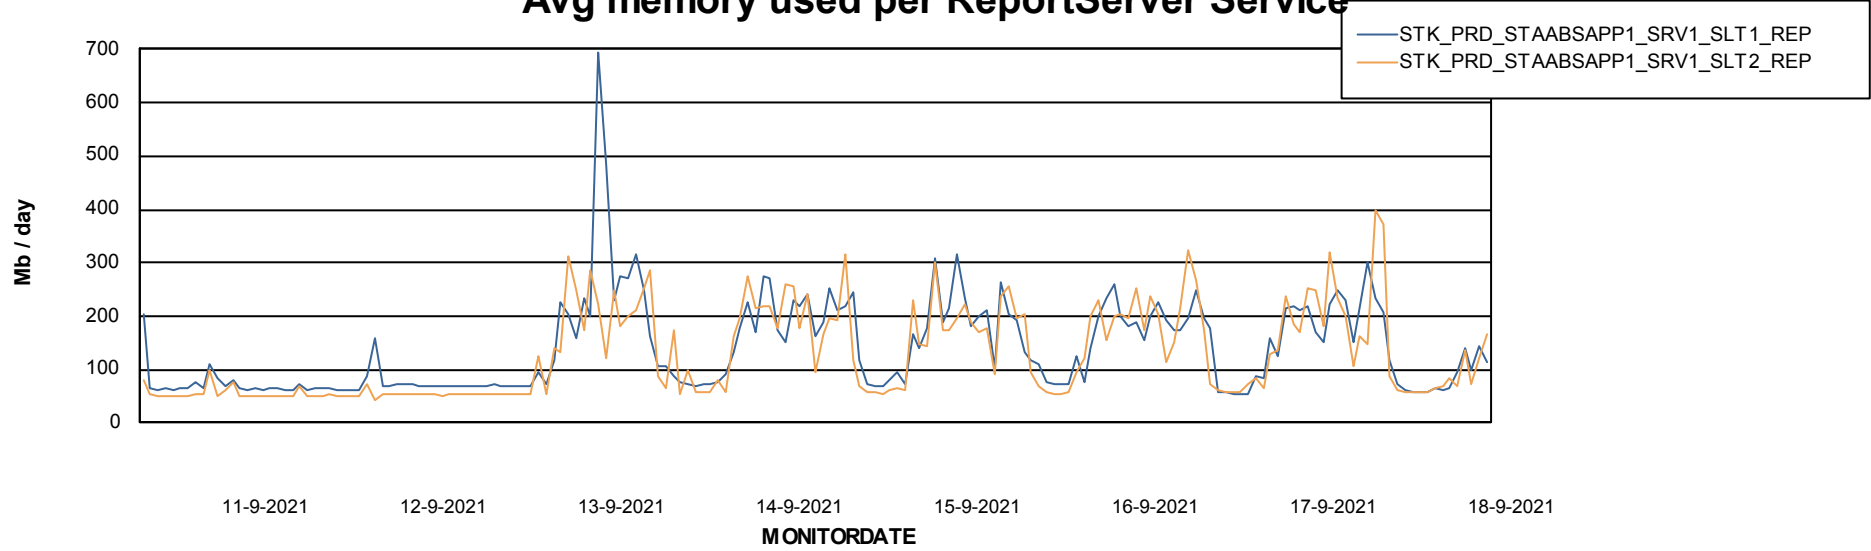

Avg memory used per ABS Server Service

Avg users per day per ABS server

Weekly SLA Customer Report

Customer STK_Production
Database ID 82

ABSSolute Application ReportServer Services

Avg memory used per ReportServer Service