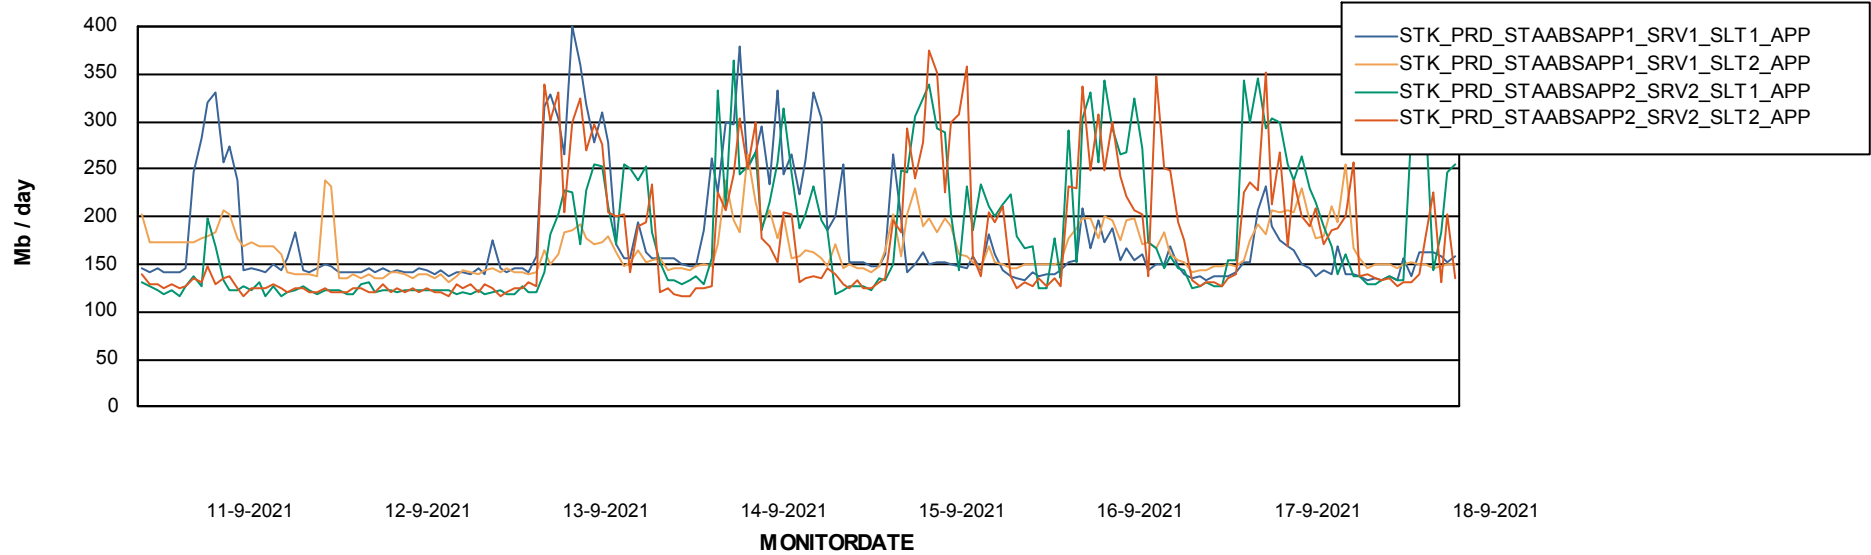

ABSSolute Application Server Services

Avg memory used per ABS Server Service