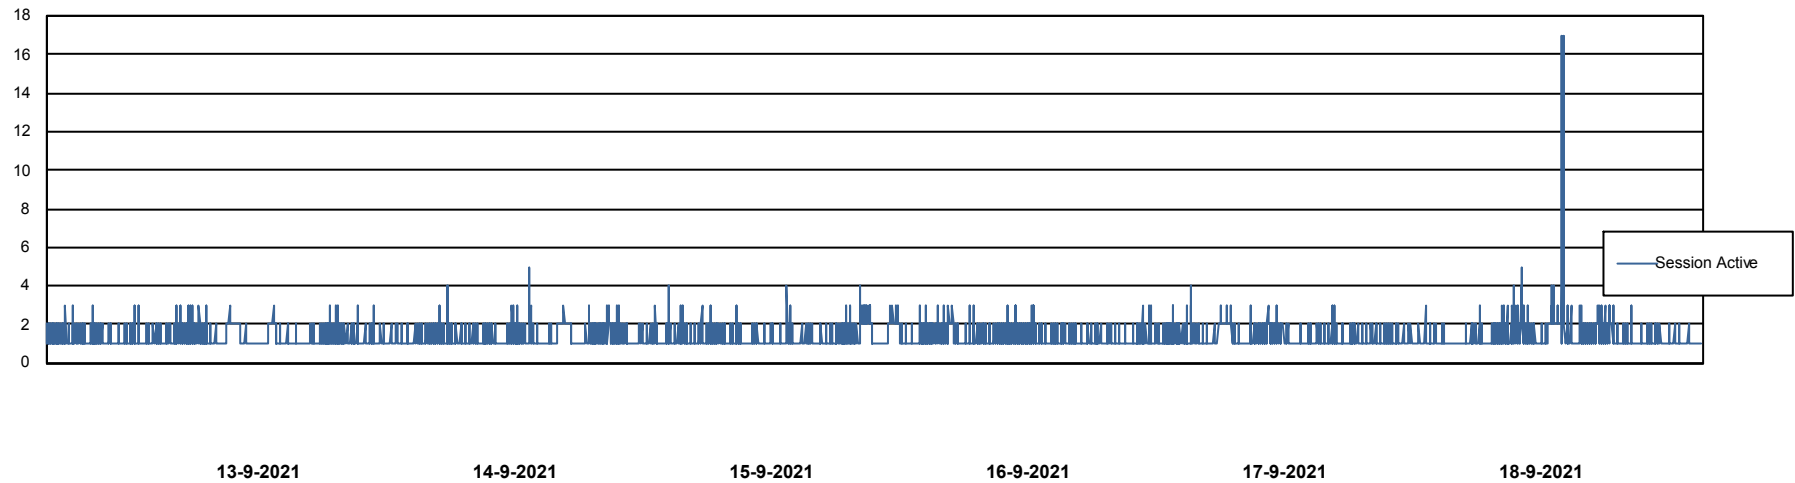

Weekly SLA Customer Report

Customer STK_Production
 Database ID 82

Harddisk Usage STK_STAABSDB2 Standby DB Server

	Free disk space on c: (%)	Total disk space on c: (Gb)	Free disk space on d: (%)	Total disk space on d: (Gb)	Free disk space on e: (%)	Total disk space on e: (Gb)
18-9-2021	70	99	37	350	23	1,000
17-9-2021	70	99	38	350	23	1,000
16-9-2021	70	99	38	350	23	1,000
15-9-2021	70	99	37	350	23	1,000
14-9-2021	70	99	36	350	23	1,000
13-9-2021	70	99	37	350	23	1,000
12-9-2021	70	99	36	350	23	1,000

Weekly SLA Customer Report

Customer STK_Production
Database ID 82

Database Performance STKDB_ABS1 Production Database

DB Processes Max 500
DB Sessions Max 776

Weekly SLA Customer Report

Customer STK_Production
Database ID 82