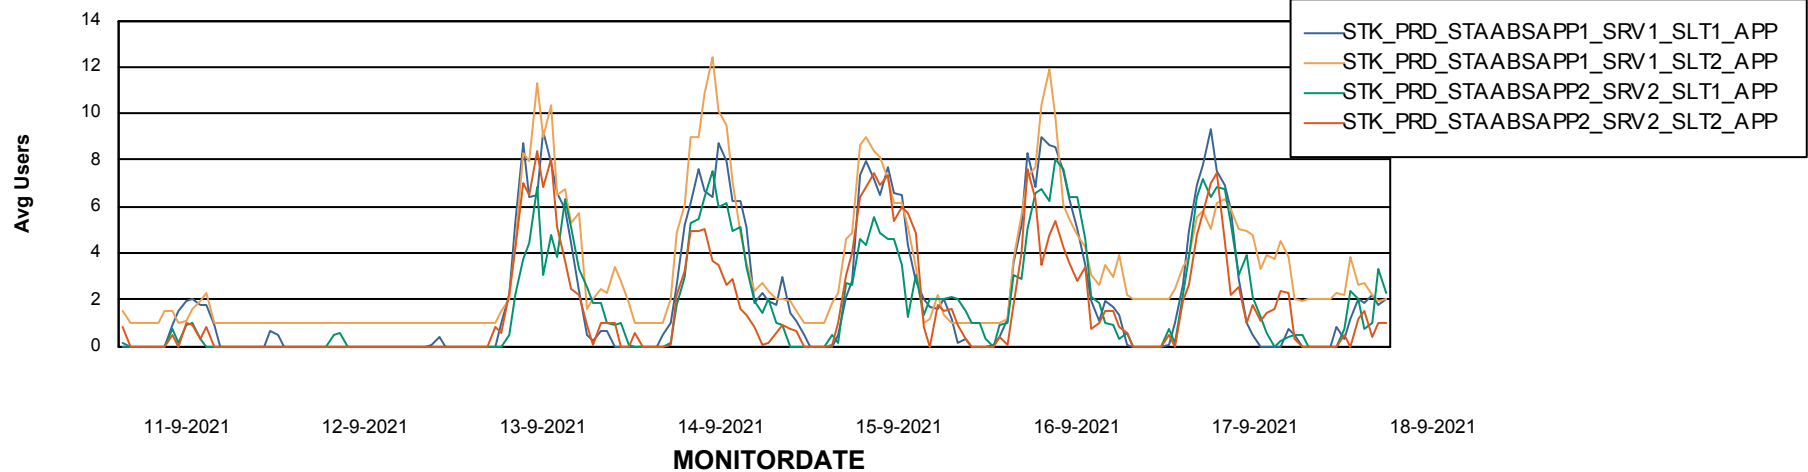

Avg users per day per ABS server