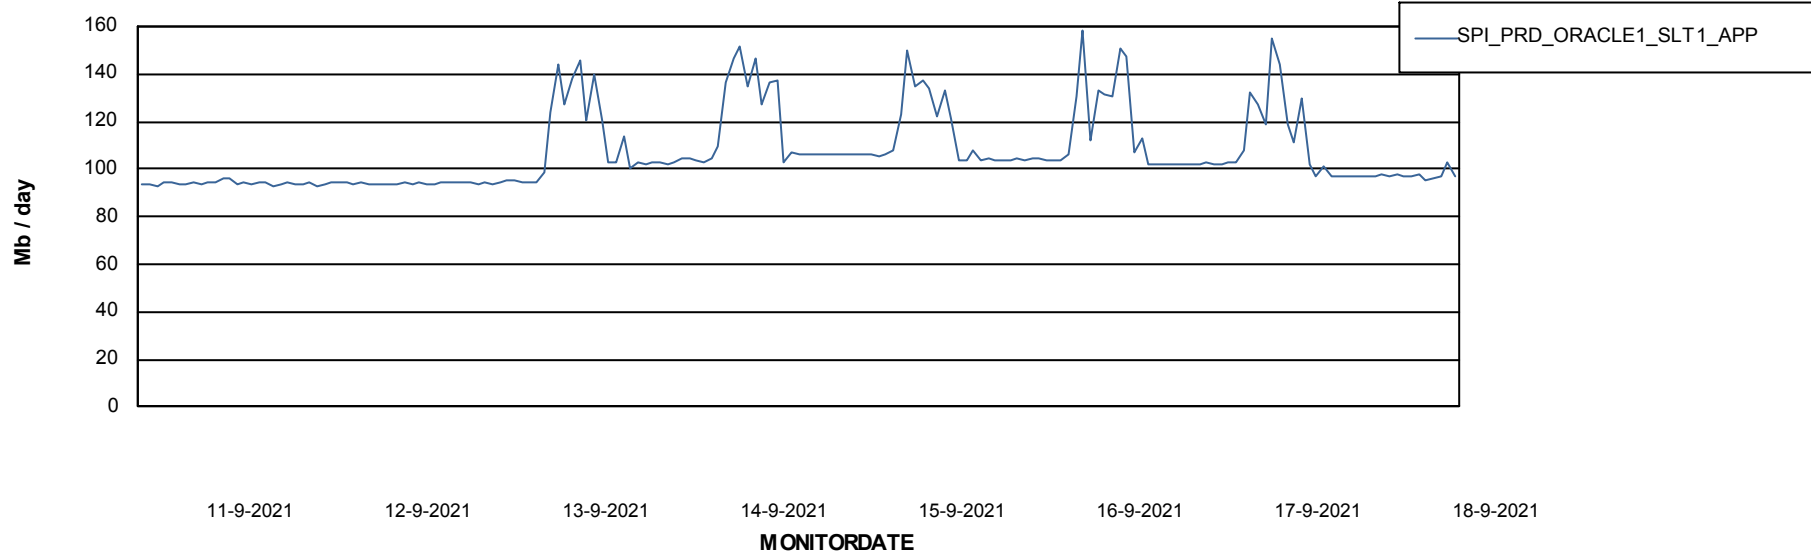

ABSSolute Application Server Services

Avg memory used per ABS Server Service