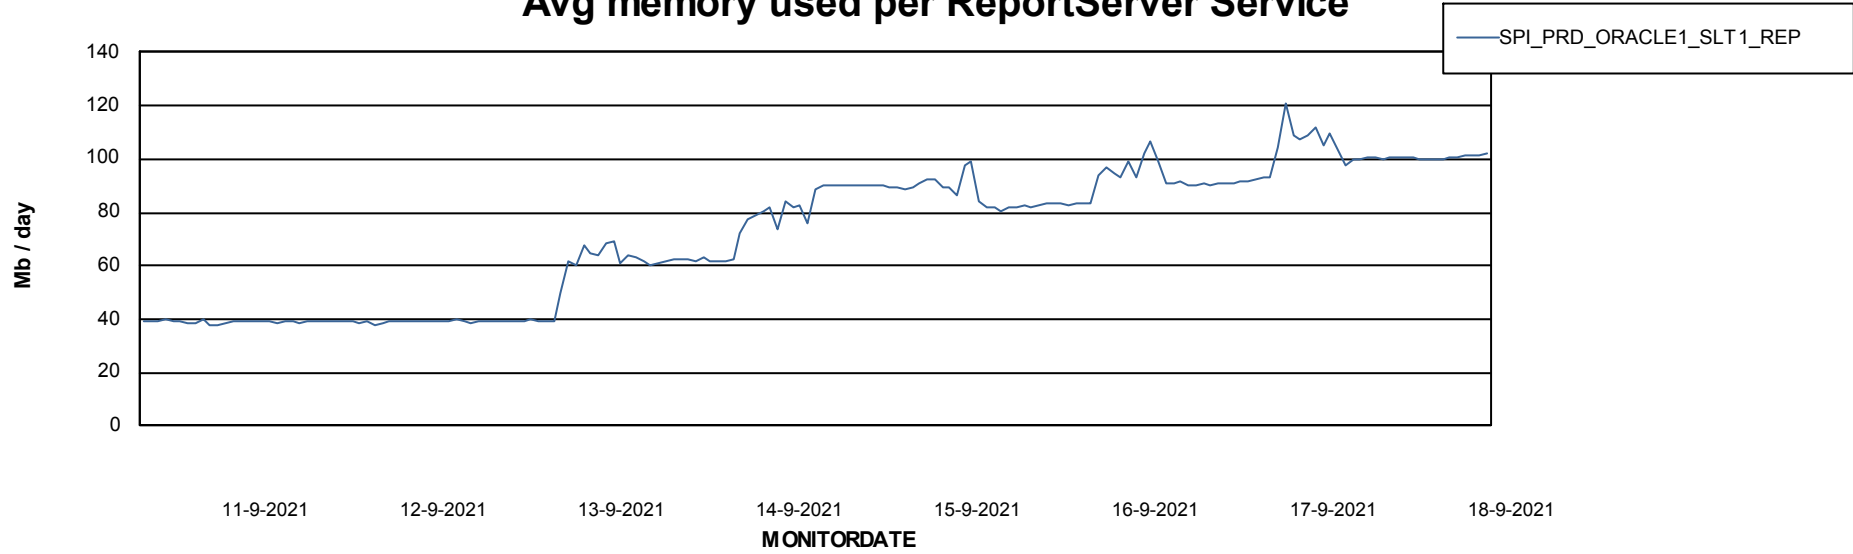

ABSSolute Application ReportServer Services

Avg memory used per ReportServer Service