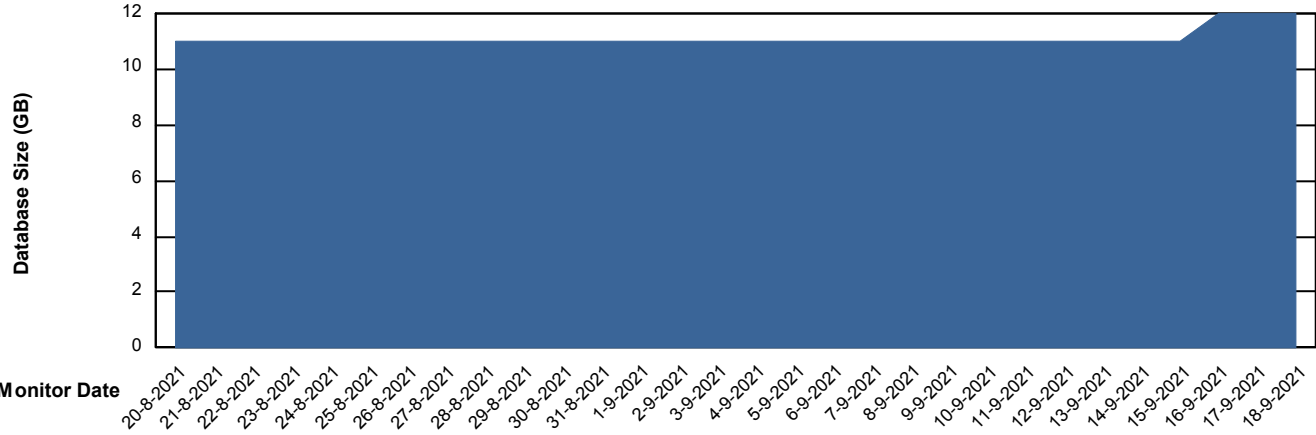

DB Processes Max 500

Weekly SLA Customer Report

Customer SPI_Production
 Database ID 49

DATABASE SIZE SPIDB_Production

Database growth over last month

Database Tablespace SPIDB_Production

Date	Tablespace Name	Filesize (Gb)	Usedsize (Gb)	Percentage free
18-9-2021	ABSDATA	5	2	54
	INDX	8	4	54
17-9-2021	ABSDATA	5	2	54
	INDX	8	4	54
16-9-2021	ABSDATA	5	2	54
	INDX	8	4	54
15-9-2021	ABSDATA	5	2	54
	INDX	8	4	54
14-9-2021	ABSDATA	5	2	55
	INDX	8	4	54
13-9-2021	ABSDATA	5	2	55
	INDX	8	4	54
12-9-2021	ABSDATA	5	2	55
	INDX	8	4	54