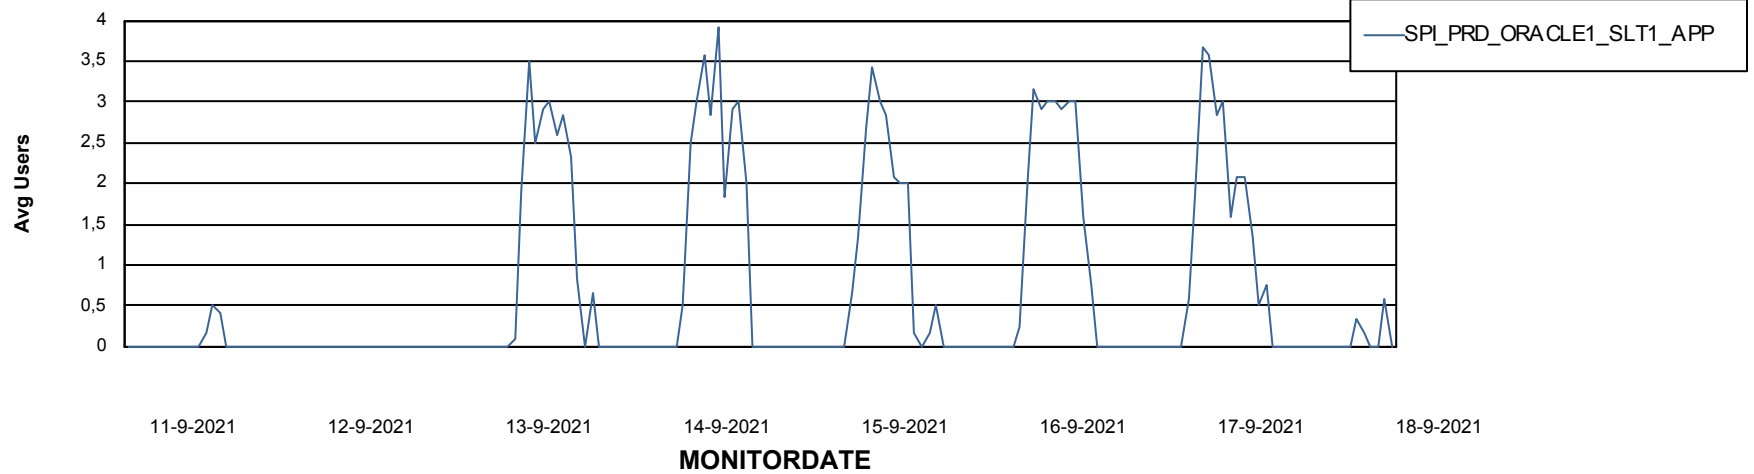

Weekly SLA Customer Report

Customer SPI_Production
Database ID 49

ABSSolute Application Server Services

Avg memory used per ABS Server Service

Avg users per day per ABS server

Weekly SLA Customer Report

Customer SPI_Production
Database ID 49