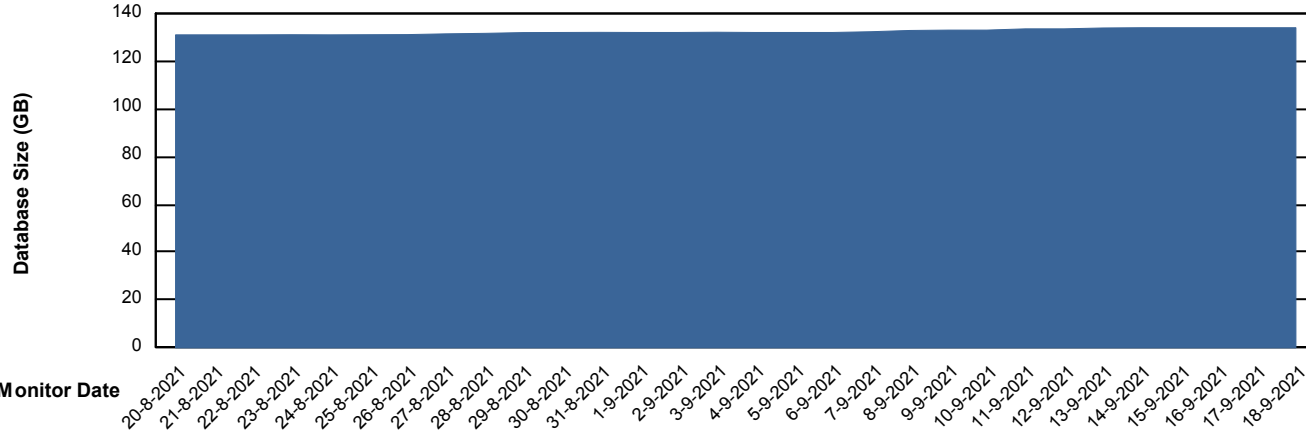

Weekly SLA Customer Report

Customer SNG_Production
Database ID 70

Database Performance SNGDB_Production

Weekly SLA Customer Report

Customer SNG_Production
 Database ID 70

DATABASE SIZE SNGDB_Production

Database growth over last month

Database Tablespace SNGDB_Production

Date	Tablespace Name	Filesize (Gb)	Usedsize (Gb)	Percentage free
18-9-2021	ABSDATA	36	29	19
	INDX	99	75	24
17-9-2021	ABSDATA	36	29	19
	INDX	99	75	24
16-9-2021	ABSDATA	36	29	19
	INDX	99	75	24
15-9-2021	ABSDATA	36	29	19
	INDX	99	75	24
14-9-2021	ABSDATA	36	29	19
	INDX	99	75	24
13-9-2021	ABSDATA	36	29	19
	INDX	99	75	24
12-9-2021	ABSDATA	36	29	19
	INDX	99	75	24