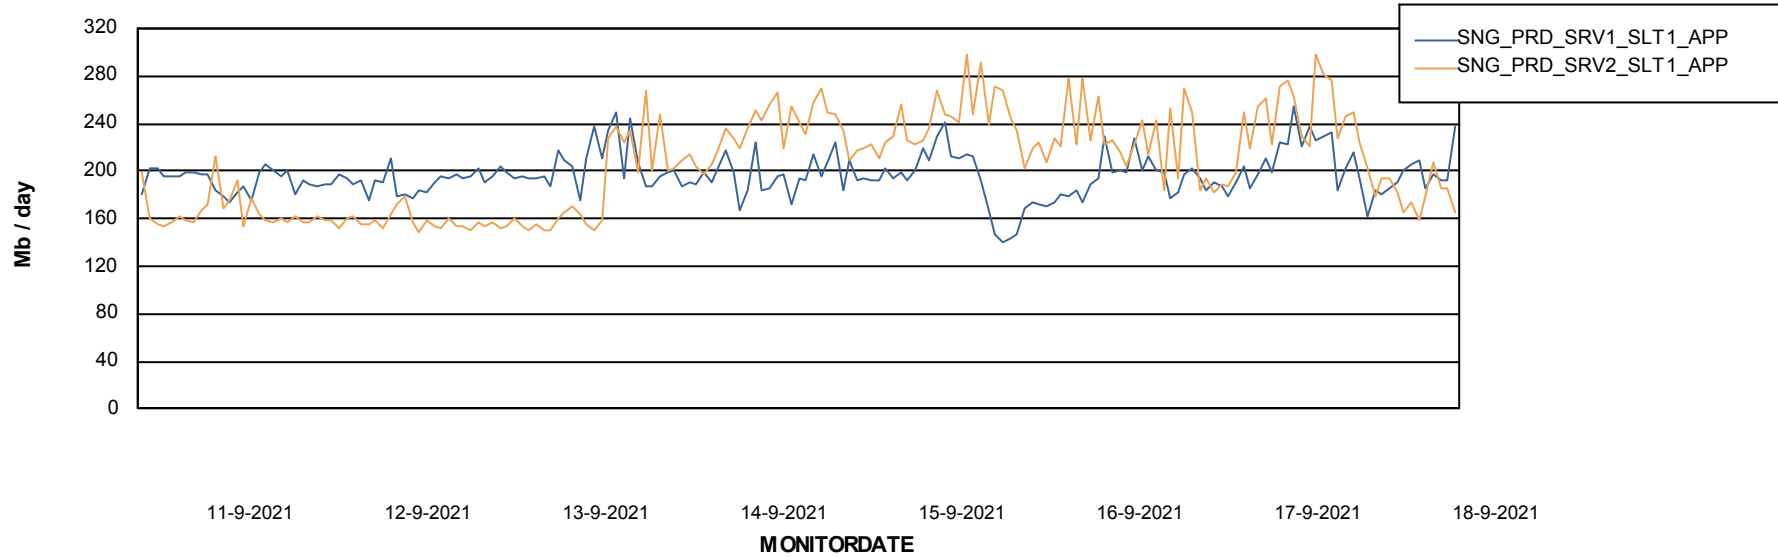

Weekly SLA Customer Report

Customer SNG_Production
Database ID 70

Database Performance SNGDB_Production

Weekly SLA Customer Report

Customer SNG_Production
 Database ID 70

DATABASE SIZE SNGDB_Production

Database growth over last month

Database Tablespace SNGDB_Production

Date	Tablespace Name	Filesize (Gb)	Usedsize (Gb)	Percentage free
18-9-2021	ABSDATA	36	29	19
	INDX	99	75	24
17-9-2021	ABSDATA	36	29	19
	INDX	99	75	24
16-9-2021	ABSDATA	36	29	19
	INDX	99	75	24
15-9-2021	ABSDATA	36	29	19
	INDX	99	75	24
14-9-2021	ABSDATA	36	29	19
	INDX	99	75	24
13-9-2021	ABSDATA	36	29	19
	INDX	99	75	24
12-9-2021	ABSDATA	36	29	19
	INDX	99	75	24

Weekly SLA Customer Report

Customer SNG_Production
Database ID 70

ABSSolute Application Server Services

Avg memory used per ABS Server Service

Avg users per day per ABS server

Weekly SLA Customer Report

Customer SNG_Production
Database ID 70