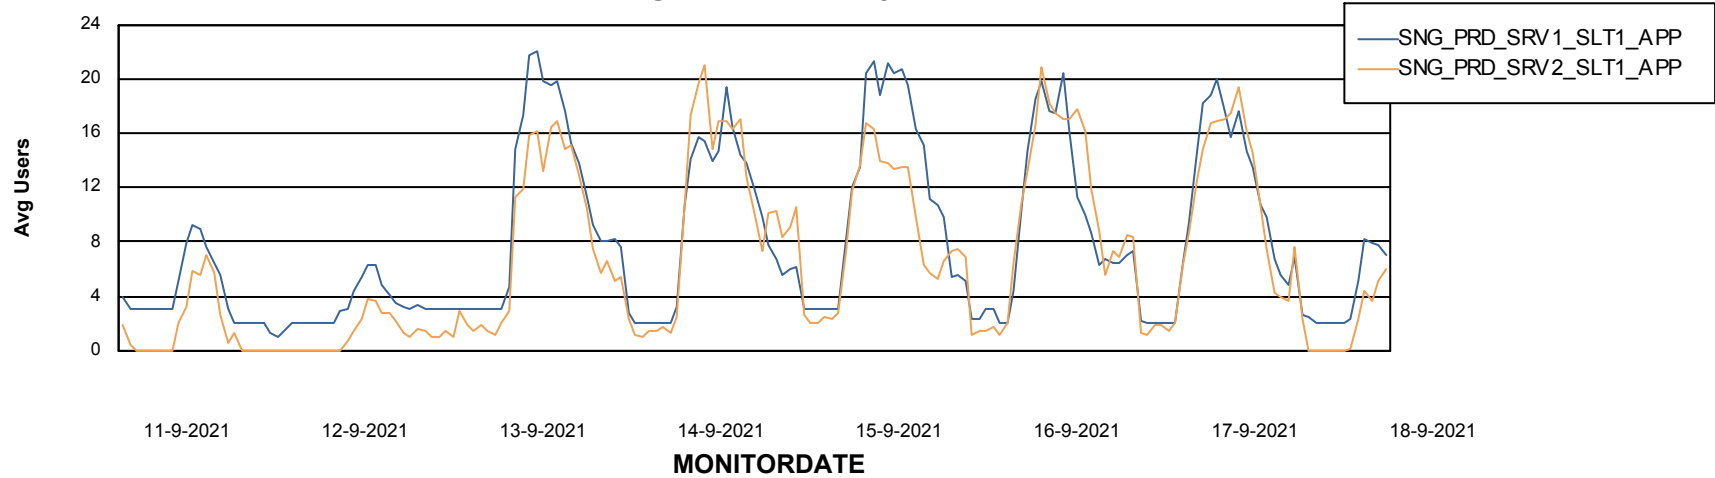

Database Tablespace SNGDB_Production

Date	Tablespace Name	Filesize (Gb)	Usedsize (Gb)	Percentage free
18-9-2021	ABSDATA	36	29	19
	INDX	99	75	24
17-9-2021	ABSDATA	36	29	19
	INDX	99	75	24
16-9-2021	ABSDATA	36	29	19
	INDX	99	75	24
15-9-2021	ABSDATA	36	29	19
	INDX	99	75	24
14-9-2021	ABSDATA	36	29	19
	INDX	99	75	24
13-9-2021	ABSDATA	36	29	19
	INDX	99	75	24
12-9-2021	ABSDATA	36	29	19
	INDX	99	75	24

Weekly SLA Customer Report

Customer SNG_Production
Database ID 70

ABSSolute Application Server Services

Avg memory used per ABS Server Service

Avg users per day per ABS server

Weekly SLA Customer Report

Customer SNG_Production
Database ID 70