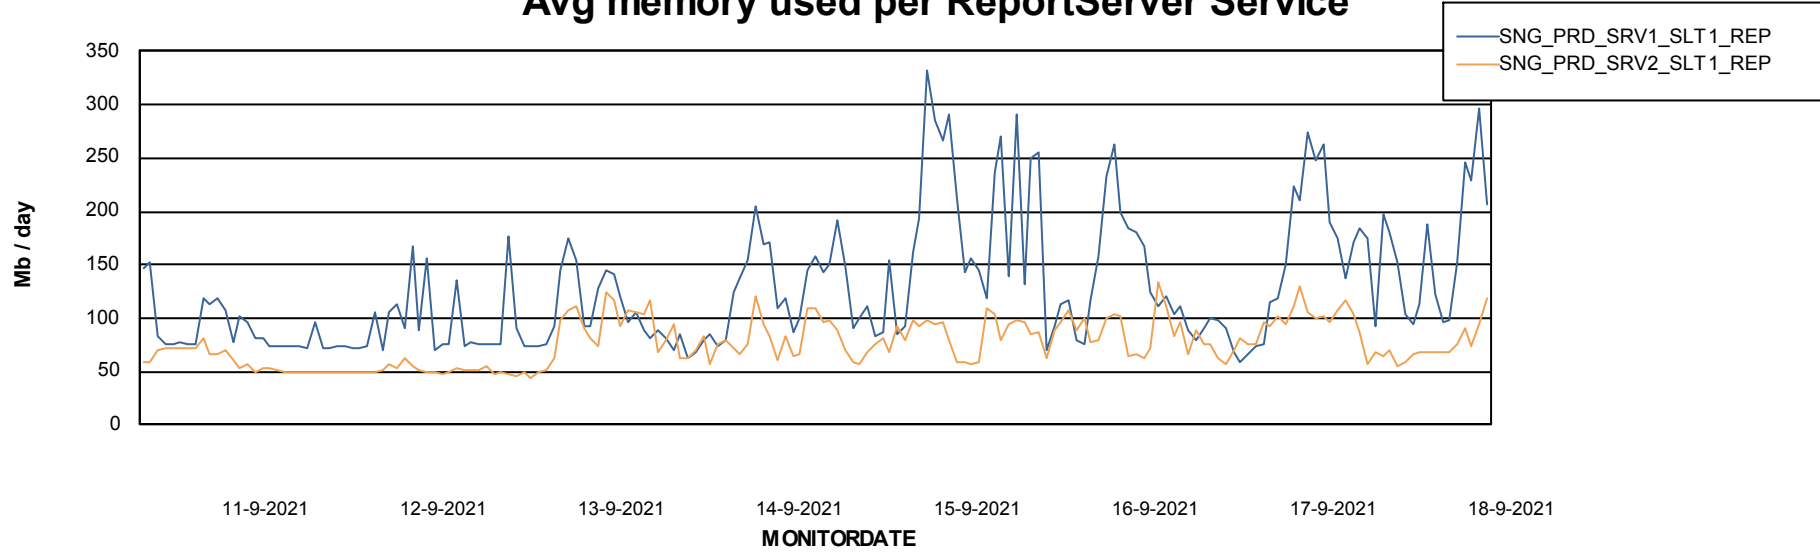

ABSSolute Application ReportServer Services

Avg memory used per ReportServer Service