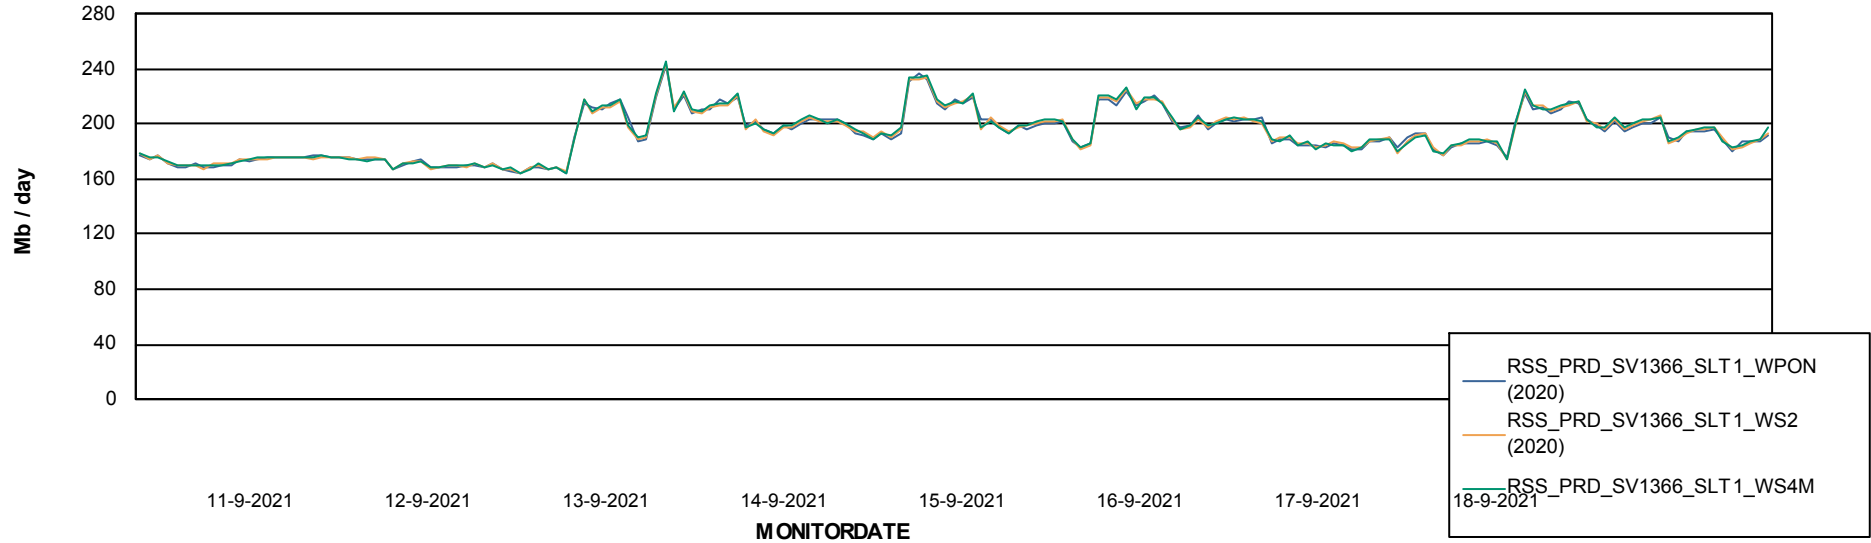

ABSSolute Application ReportServer Services

Avg memory used per ReportServer Service

Weekly SLA Customer Report

Customer RSS Production
Database ID 52

ABSSolute Web Component Services

Avg memory used per ABS Web component