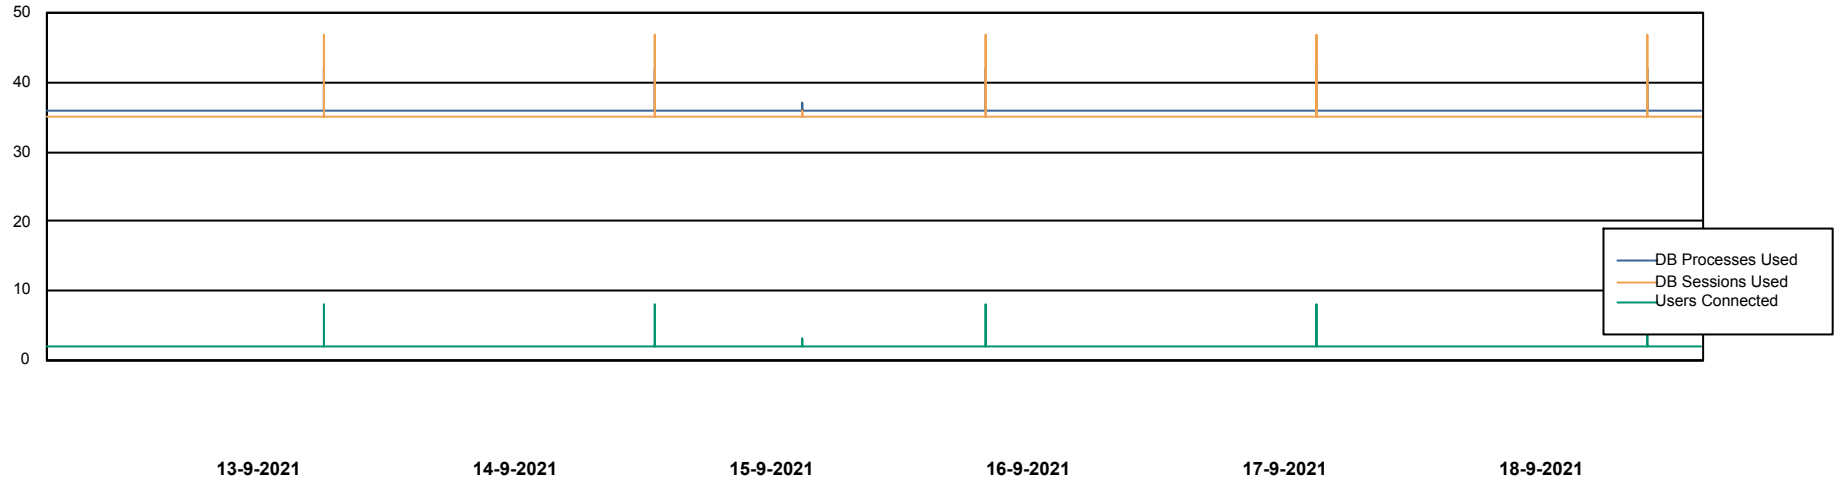

Weekly SLA Customer Report

Customer RSS Production
Database ID 52

Database Performance RSS_DB_Primary (2020)

Weekly SLA Customer Report

Customer RSS Production
Database ID 52

Database Performance RSS_DB_Standby (2020)