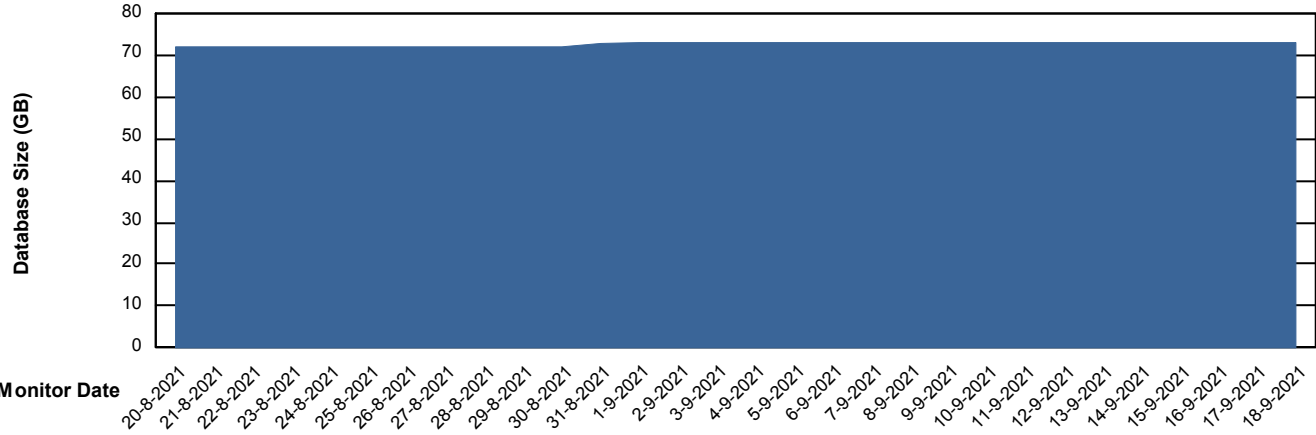

DATABASE SIZE RSS_DB_Primary (2020)

Database growth over last month

Database Tablespace RSS_DB_Primary (2020)

Date	Tablespace Name	Filesize (Gb)	Usedsize (Gb)	Percentage free
18-9-2021	ABSDATA	42	34	19
	INDX	46	37	20
17-9-2021	ABSDATA	42	34	19
	INDX	46	37	20
16-9-2021	ABSDATA	42	34	19
	INDX	46	37	20
15-9-2021	ABSDATA	42	34	19
	INDX	46	37	20
14-9-2021	ABSDATA	42	34	19
	INDX	46	37	20
13-9-2021	ABSDATA	42	34	19
	INDX	46	37	20
12-9-2021	ABSDATA	42	34	19
	INDX	46	37	20