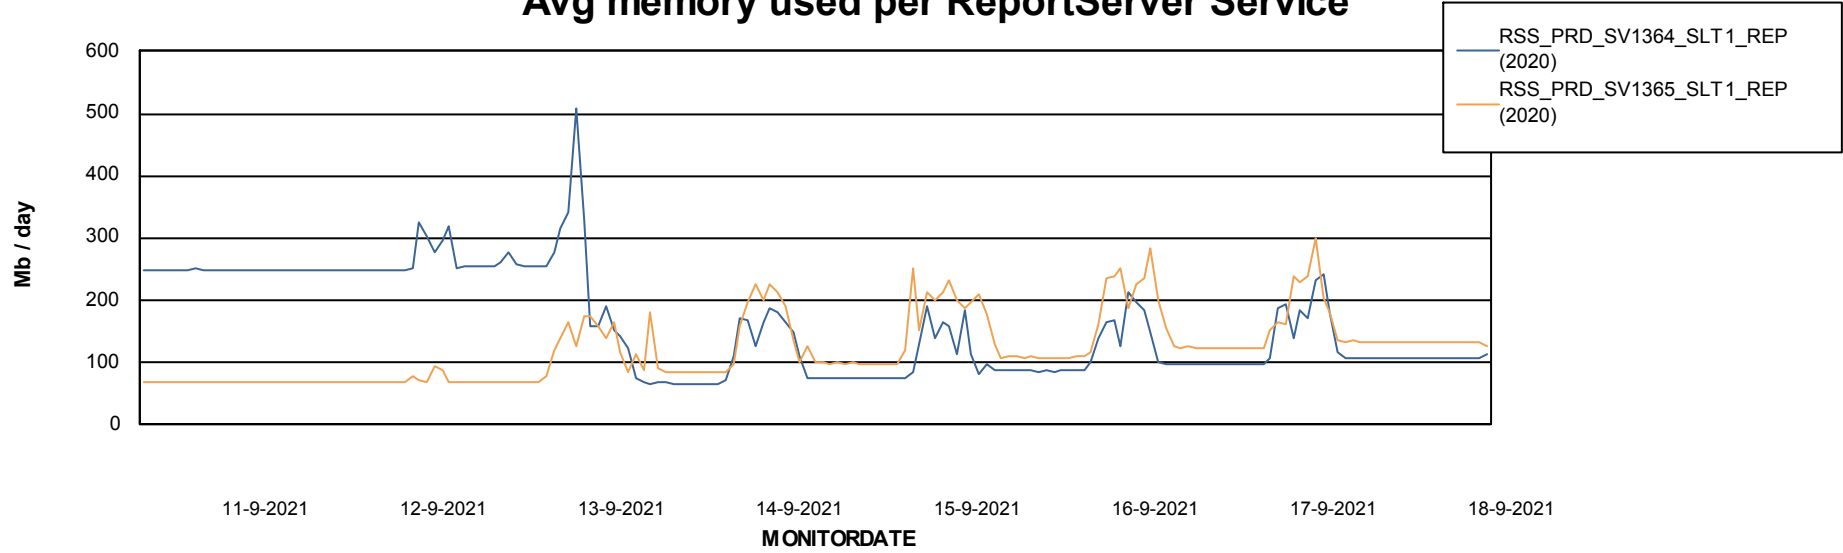

ABSSolute Application ReportServer Services

Avg memory used per ReportServer Service