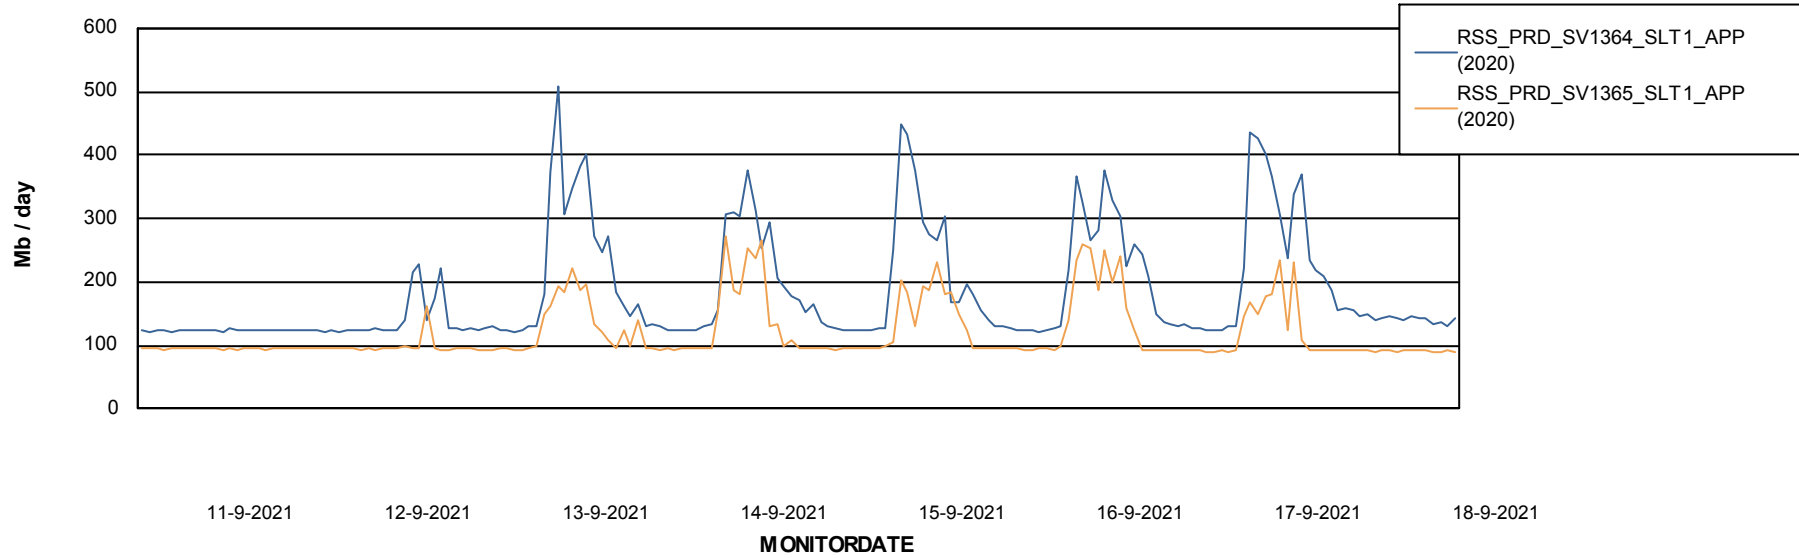

Weekly SLA Customer Report

Customer RSS Production
 Database ID 52

DATABASE SIZE RSS_DB_Primary (2020)

Database growth over last month

Database Tablespace RSS_DB_Primary (2020)

Date	Tablespace Name	Filesize (Gb)	Usedsize (Gb)	Percentage free
18-9-2021	ABSDATA	42	34	19
	INDX	46	37	20
17-9-2021	ABSDATA	42	34	19
	INDX	46	37	20
16-9-2021	ABSDATA	42	34	19
	INDX	46	37	20
15-9-2021	ABSDATA	42	34	19
	INDX	46	37	20
14-9-2021	ABSDATA	42	34	19
	INDX	46	37	20
13-9-2021	ABSDATA	42	34	19
	INDX	46	37	20
12-9-2021	ABSDATA	42	34	19
	INDX	46	37	20

Weekly SLA Customer Report

Customer RSS Production
Database ID 52

ABSSolute Application Server Services

Avg memory used per ABS Server Service

Avg users per day per ABS server

Weekly SLA Customer Report

Customer RSS Production
Database ID 52