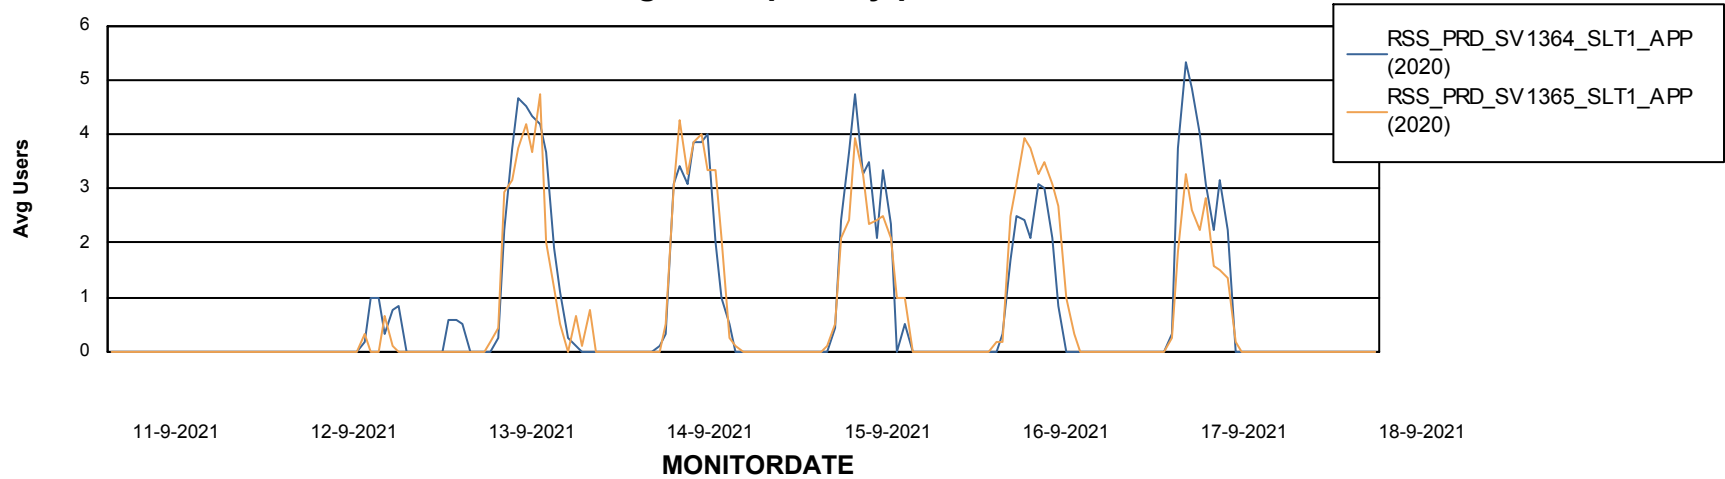

Weekly SLA Customer Report

Customer RSS Production
Database ID 52

ABSSolute Application Server Services

Avg memory used per ABS Server Service

Avg users per day per ABS server

Weekly SLA Customer Report

Customer RSS Production
Database ID 52