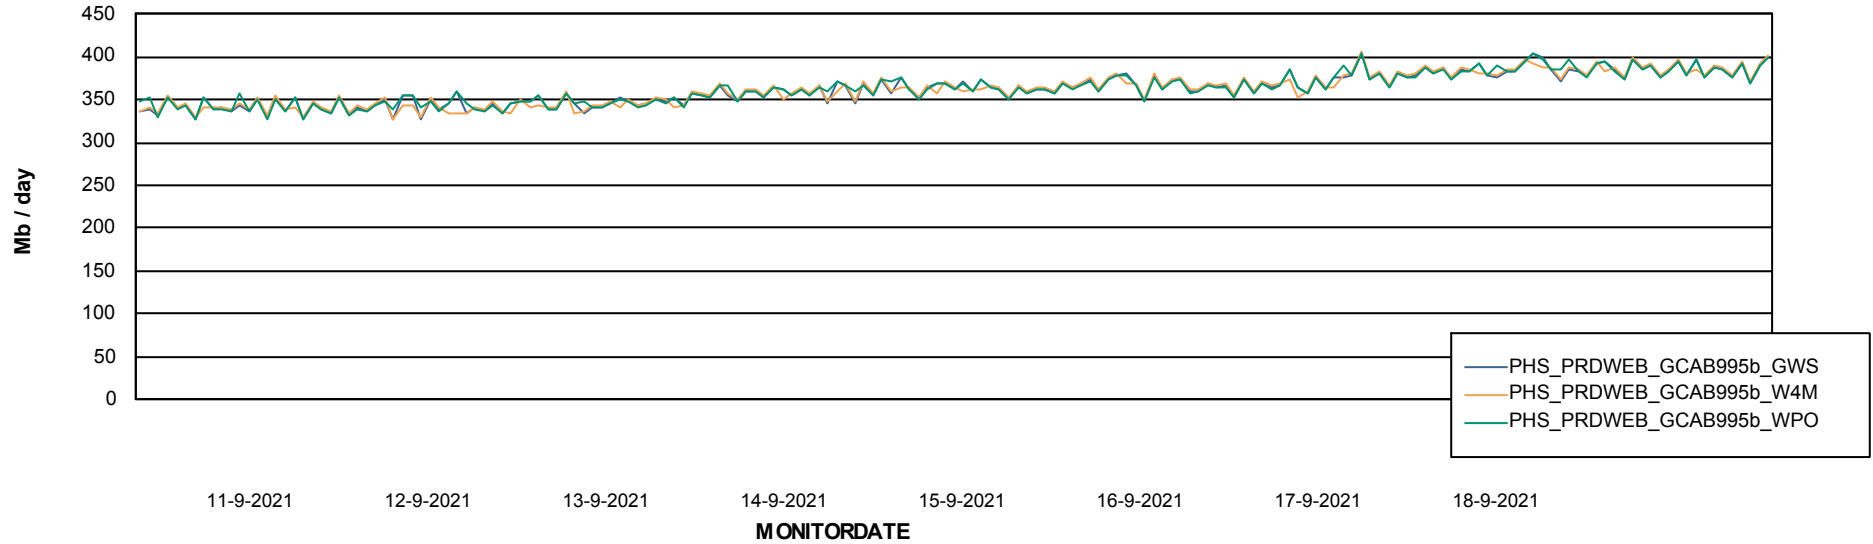

ABSSolute Web Component Services

Avg memory used per ABS Web component