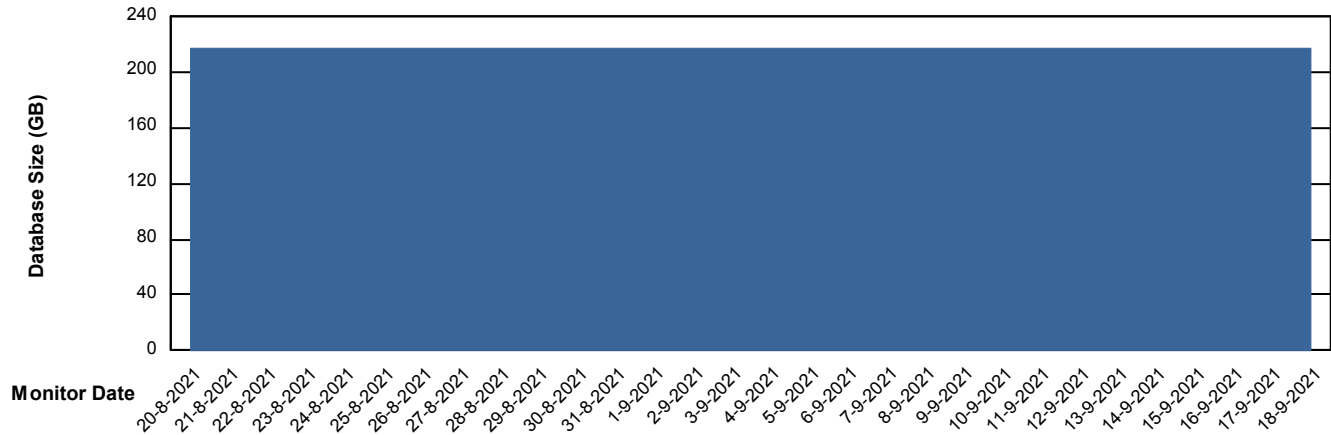

DATABASE SIZE PHSDB_Test

Database growth over last month