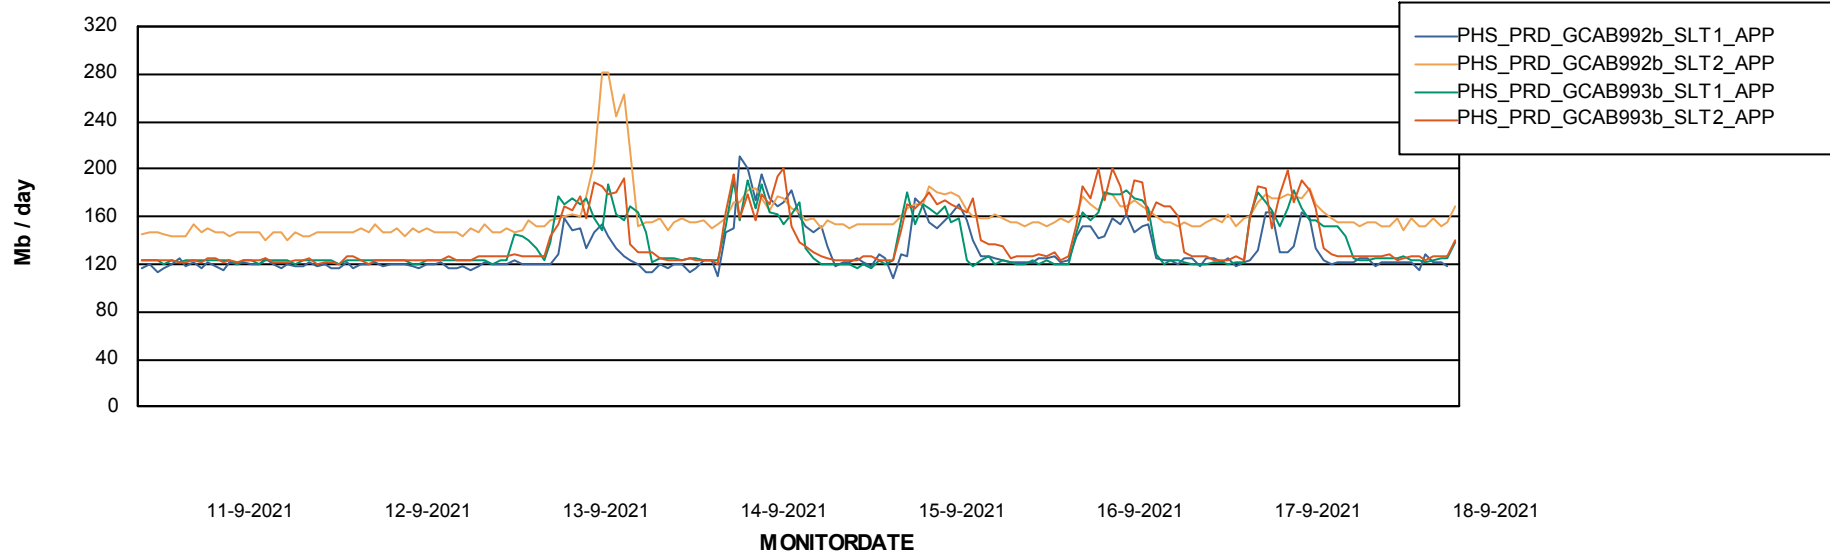

ABSSolute Application Server Services

Avg memory used per ABS Server Service