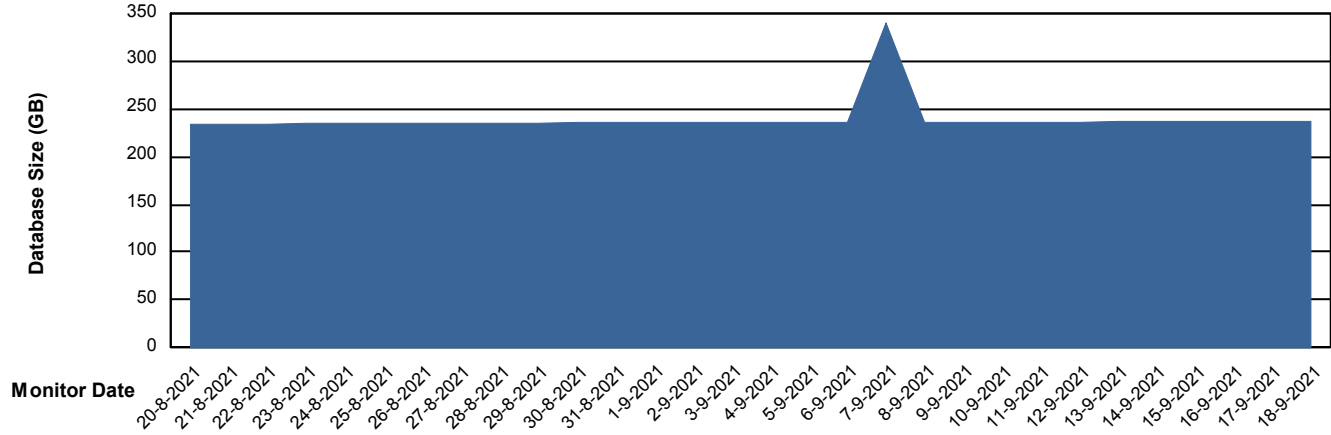

DATABASE SIZE PHSDB_Production

Database growth over last month