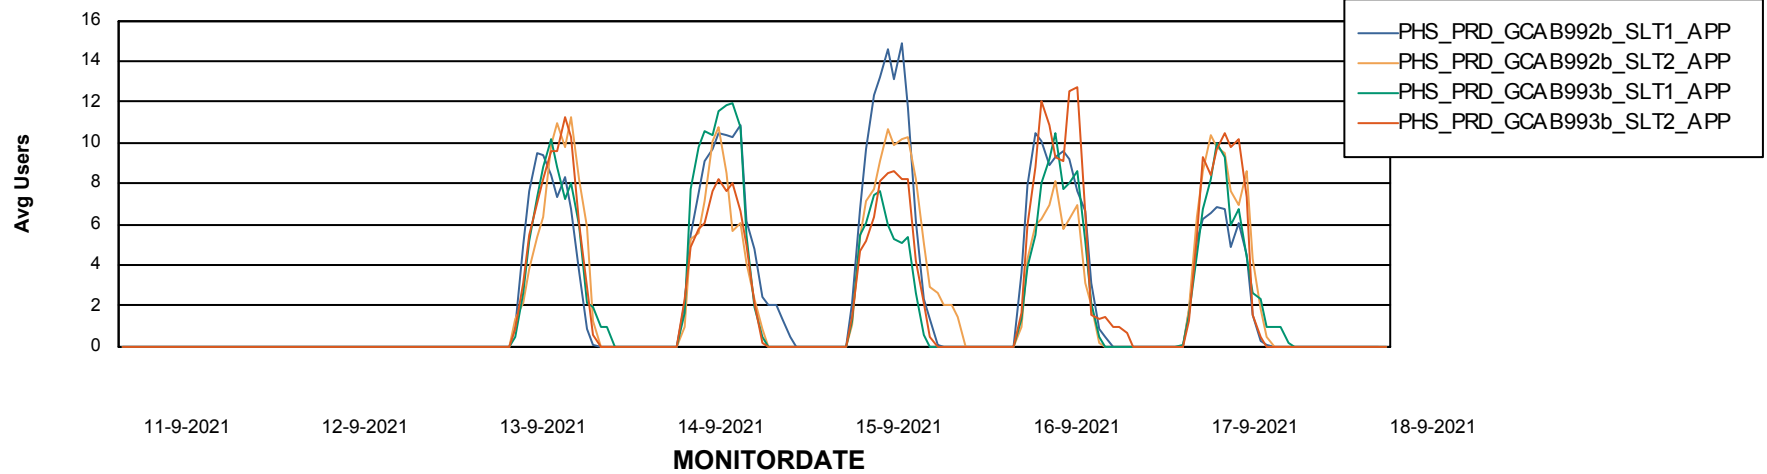

Avg users per day per ABS server