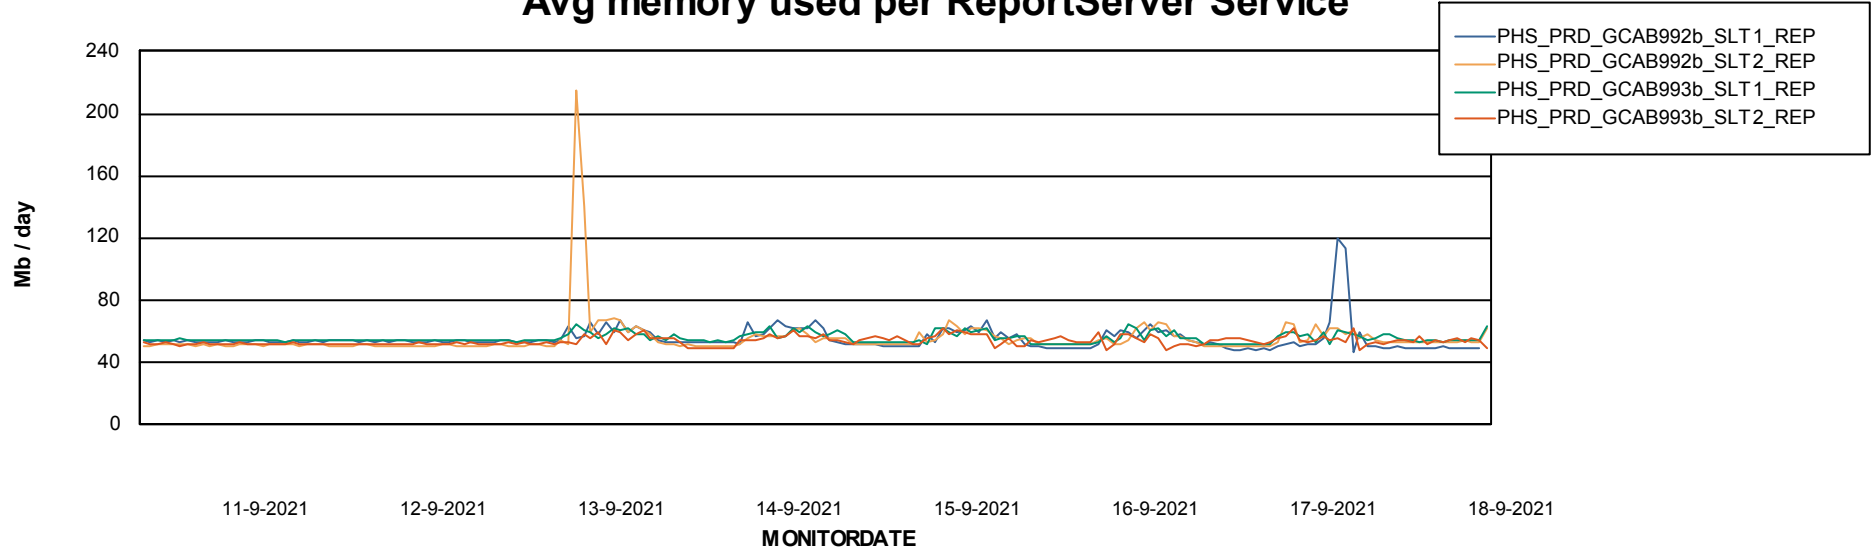

ABSSolute Application ReportServer Services

Avg memory used per ReportServer Service