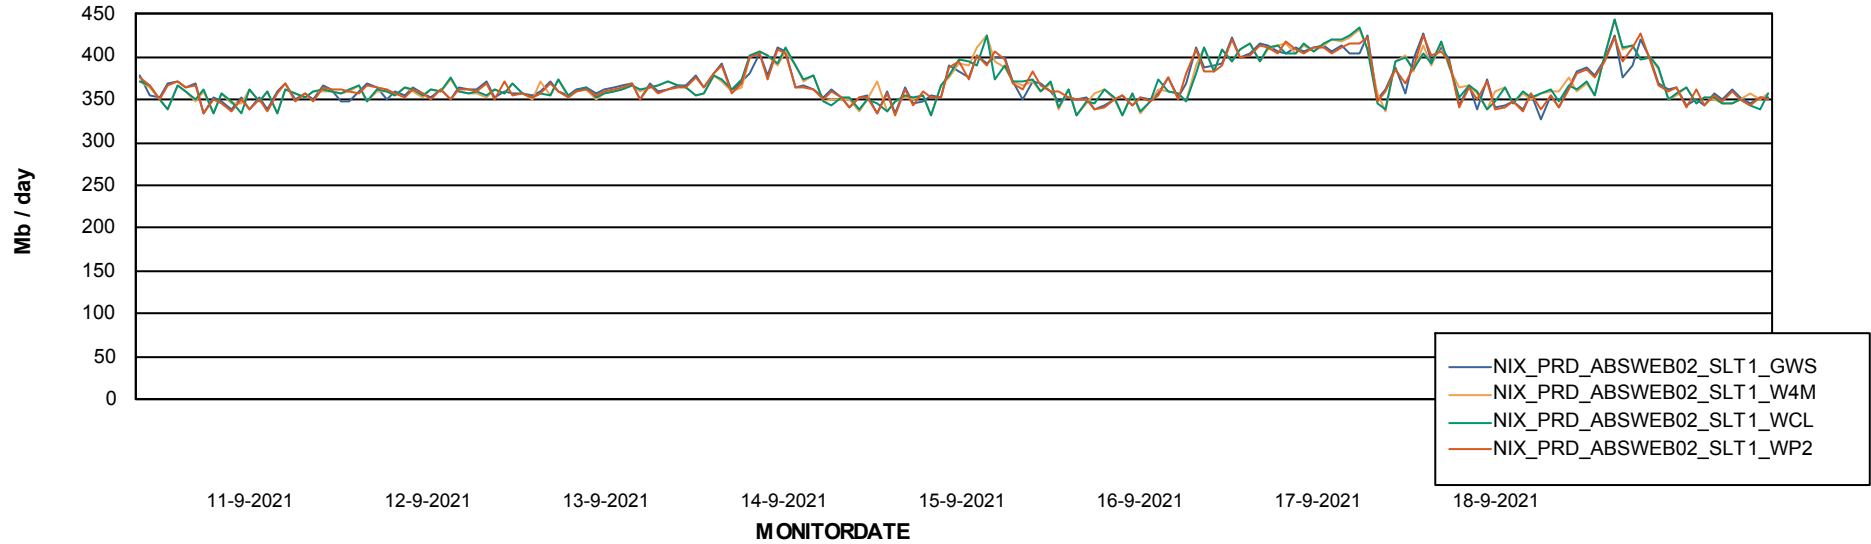

ABSSolute Application ReportServer Services

Avg memory used per ReportServer Service

Weekly SLA Customer Report

Customer NIX_Production
Database ID 51

ABSSolute Web Component Services

Avg memory used per ABS Web component