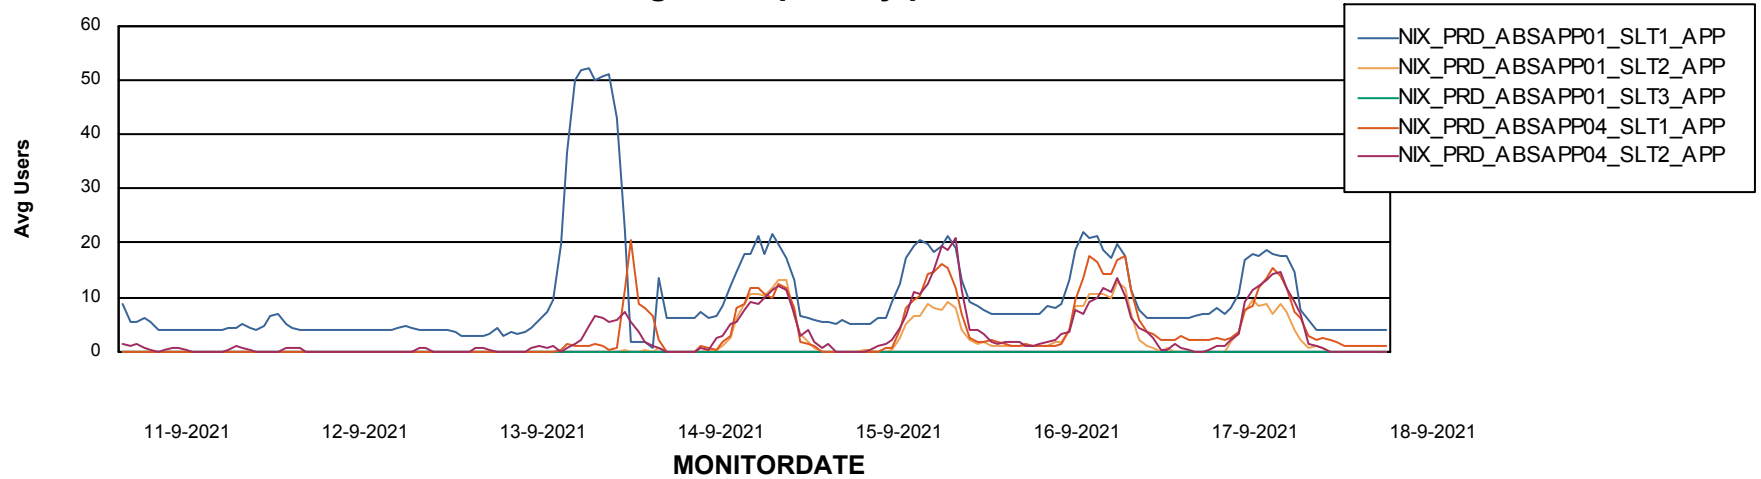

Weekly SLA Customer Report

Customer NIX_Production
Database ID 51

ABSSolute Application Server Services

Avg memory used per ABS Server Service

Avg users per day per ABS server

Weekly SLA Customer Report

Customer NIX_Production
Database ID 51