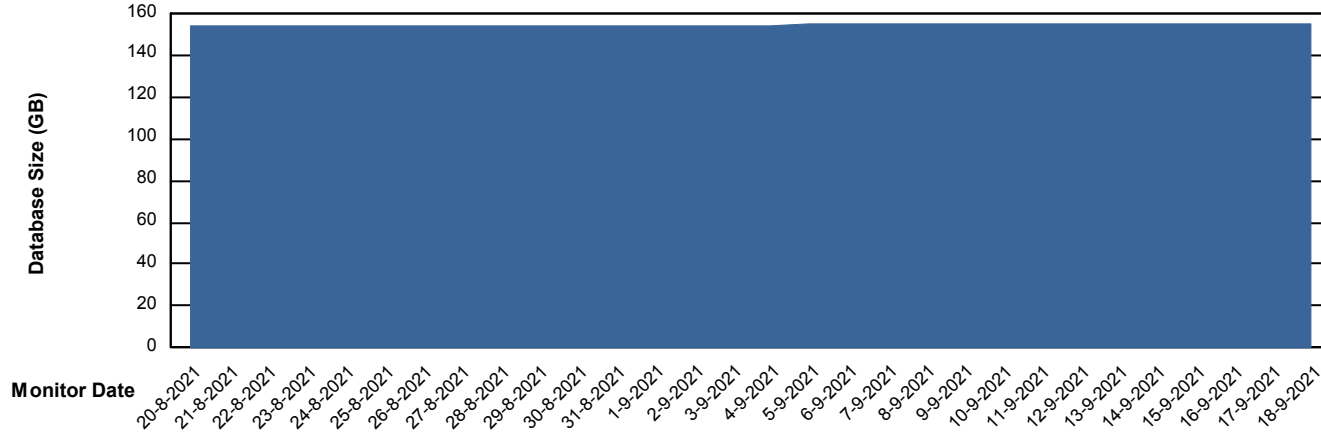

Weekly SLA Customer Report

Customer NIX_Production
Database ID 51

Database Performance NIXDB_Standby

Weekly SLA Customer Report

Customer NIX_Production
Database ID 51

DATABASE SIZE NIXDB_BI

Database growth over last month