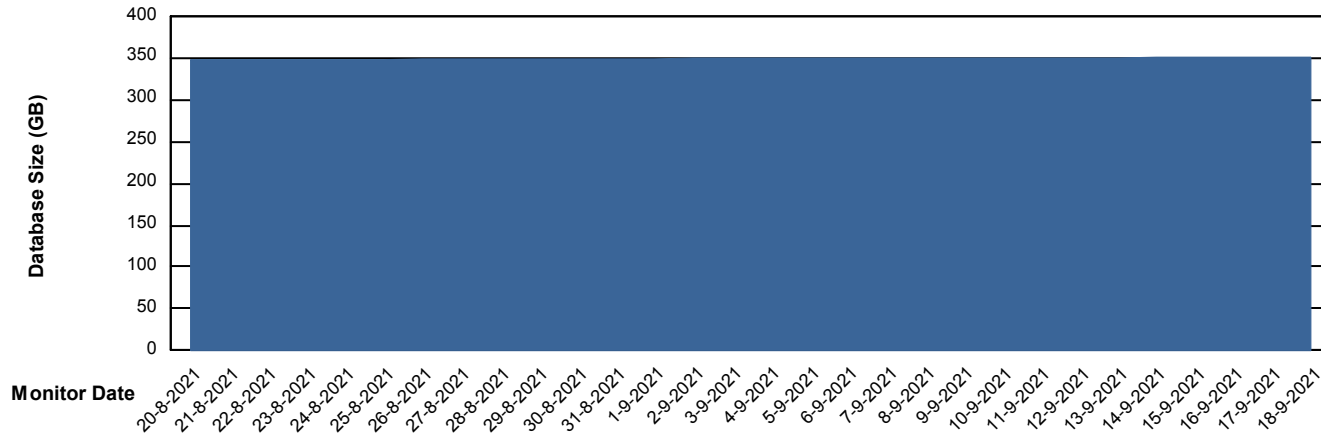

Weekly SLA Customer Report

Customer NIX_Production
Database ID 51

Database Performance NIXDB_Standby

Weekly SLA Customer Report

Customer NIX_Production
Database ID 51

DATABASE SIZE NIXDB_BI

Database growth over last month

DATABASE SIZE NIXDB_Production

Database growth over last month

Weekly SLA Customer Report

Customer NIX_Production
Database ID 51

Database Tablespace NIXDB_BI

Date	Tablespace Name	Filesize (Gb)	Usedsize (Gb)	Percentage free
18-9-2021	ABSDATA	84	66	22
	INDX	108	90	17
17-9-2021	ABSDATA	84	66	22
	INDX	108	90	17
16-9-2021	ABSDATA	84	66	22
	INDX	108	90	17
15-9-2021	ABSDATA	84	66	22
	INDX	108	90	17
14-9-2021	ABSDATA	84	66	22
	INDX	108	90	17
13-9-2021	ABSDATA	84	66	22
	INDX	108	90	17
12-9-2021	ABSDATA	84	66	22
	INDX	108	90	17