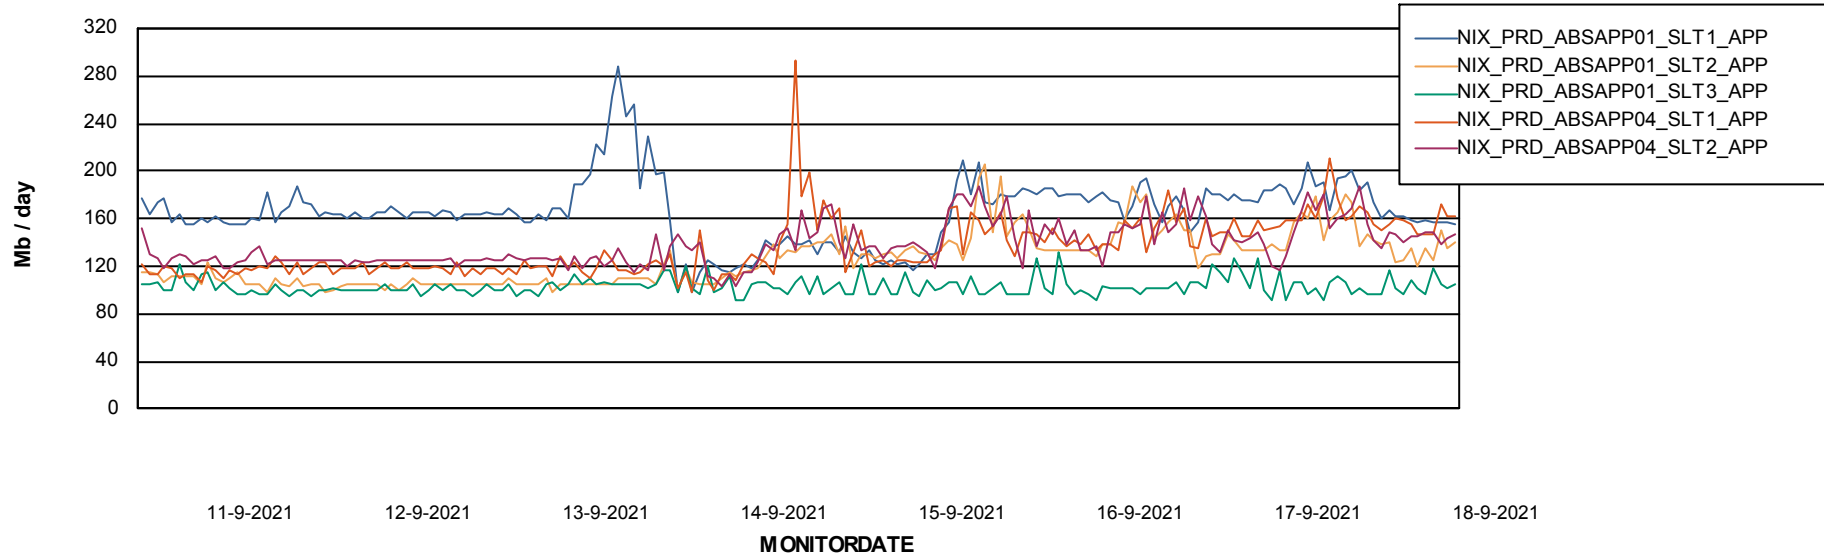

ABSSolute Application Server Services

Avg memory used per ABS Server Service