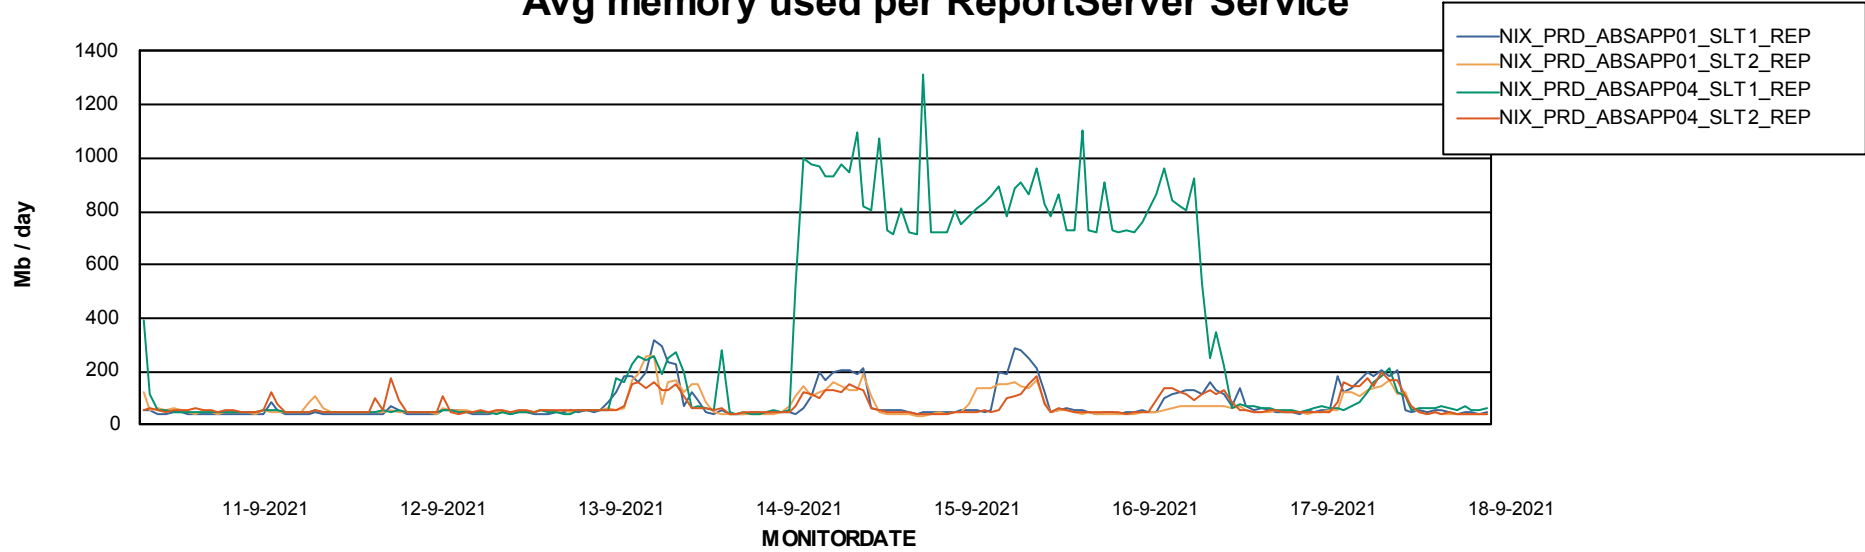

ABSSolute Application ReportServer Services

Avg memory used per ReportServer Service