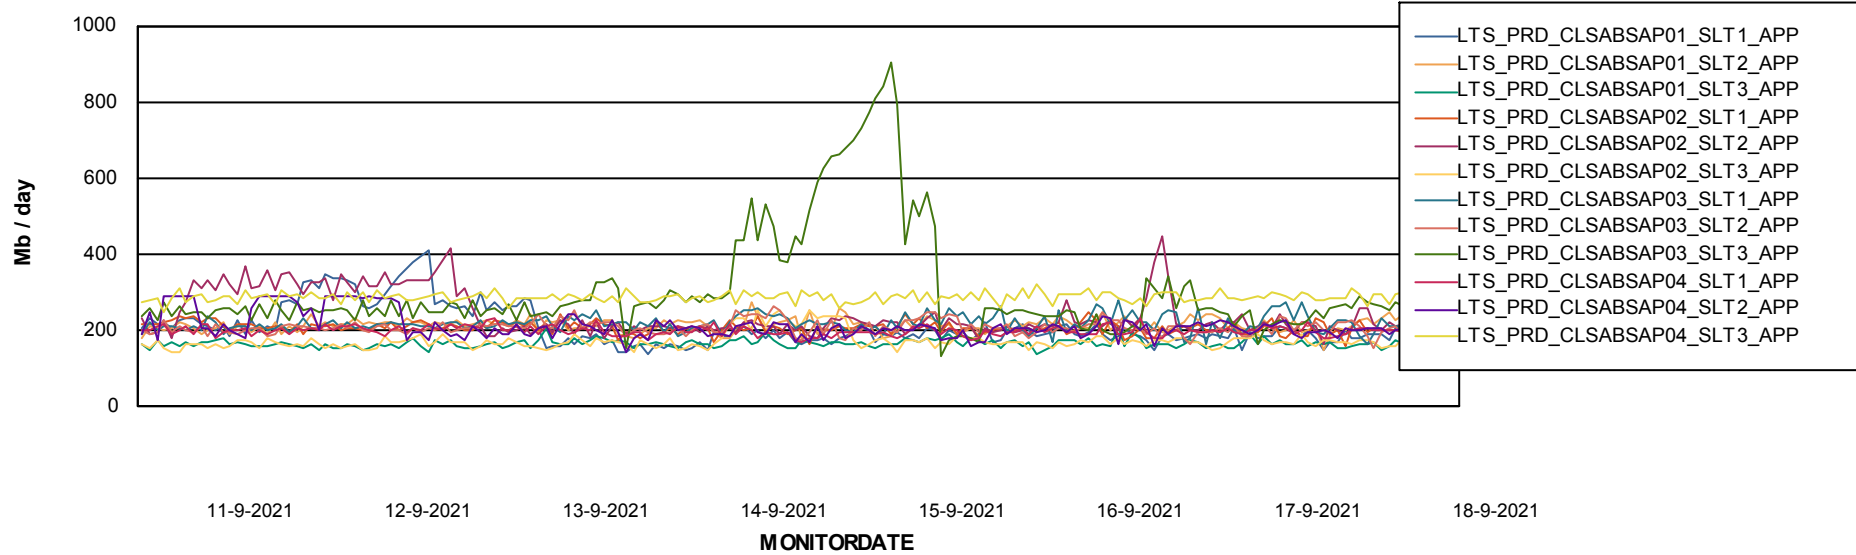

ABSSolute Application Server Services

Avg memory used per ABS Server Service