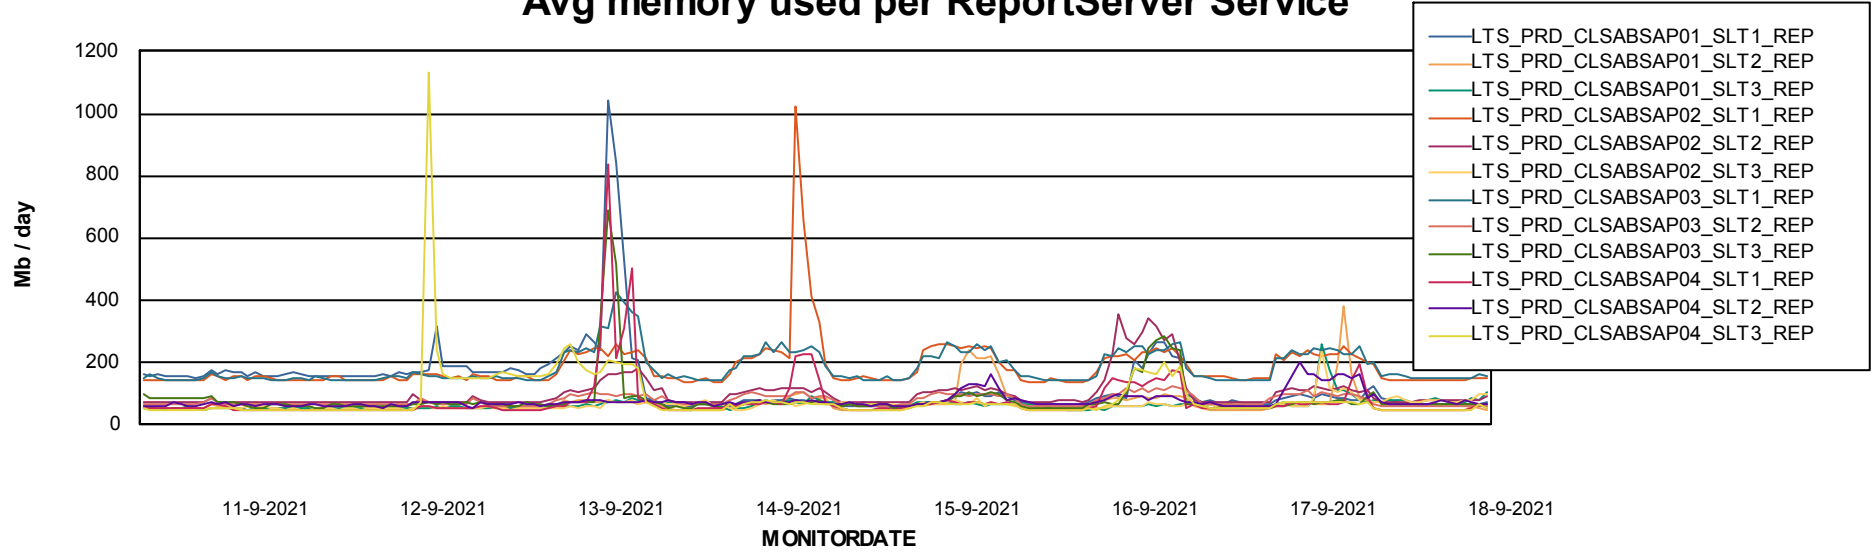

ABSSolute Application ReportServer Services

Avg memory used per ReportServer Service