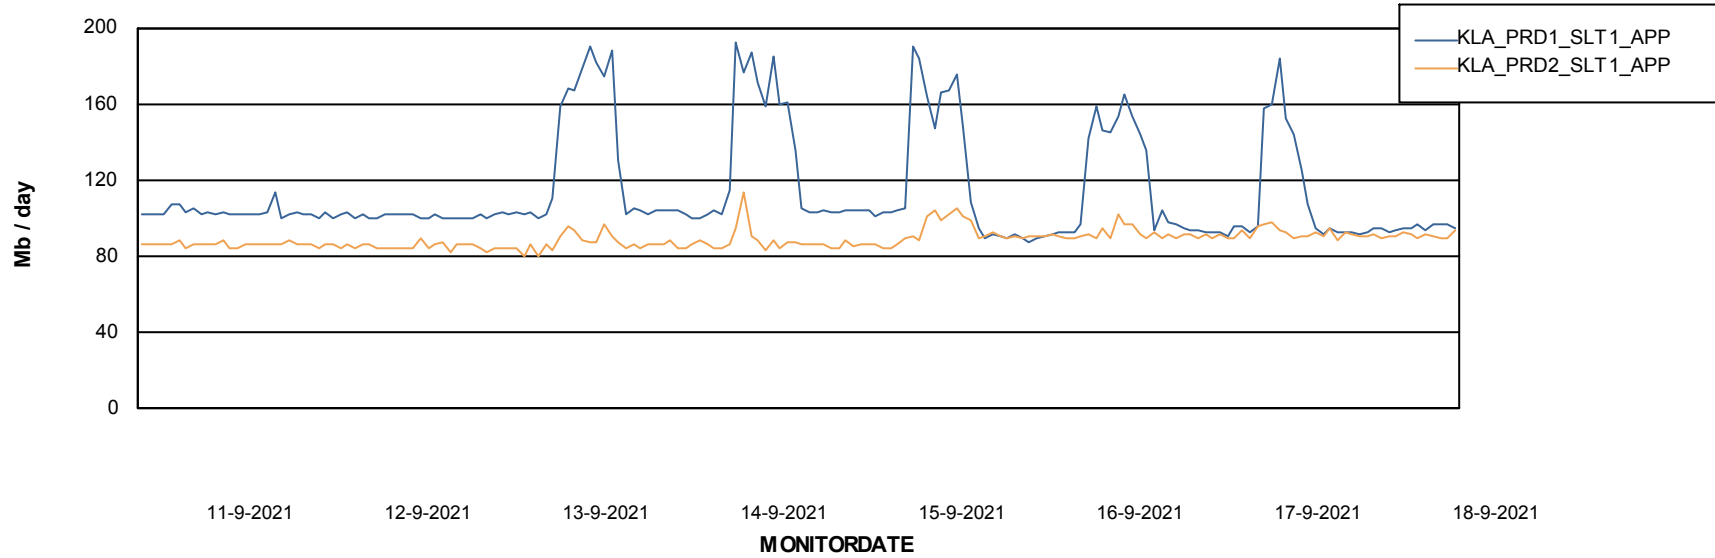

ABSSolute Application Server Services

Avg memory used per ABS Server Service