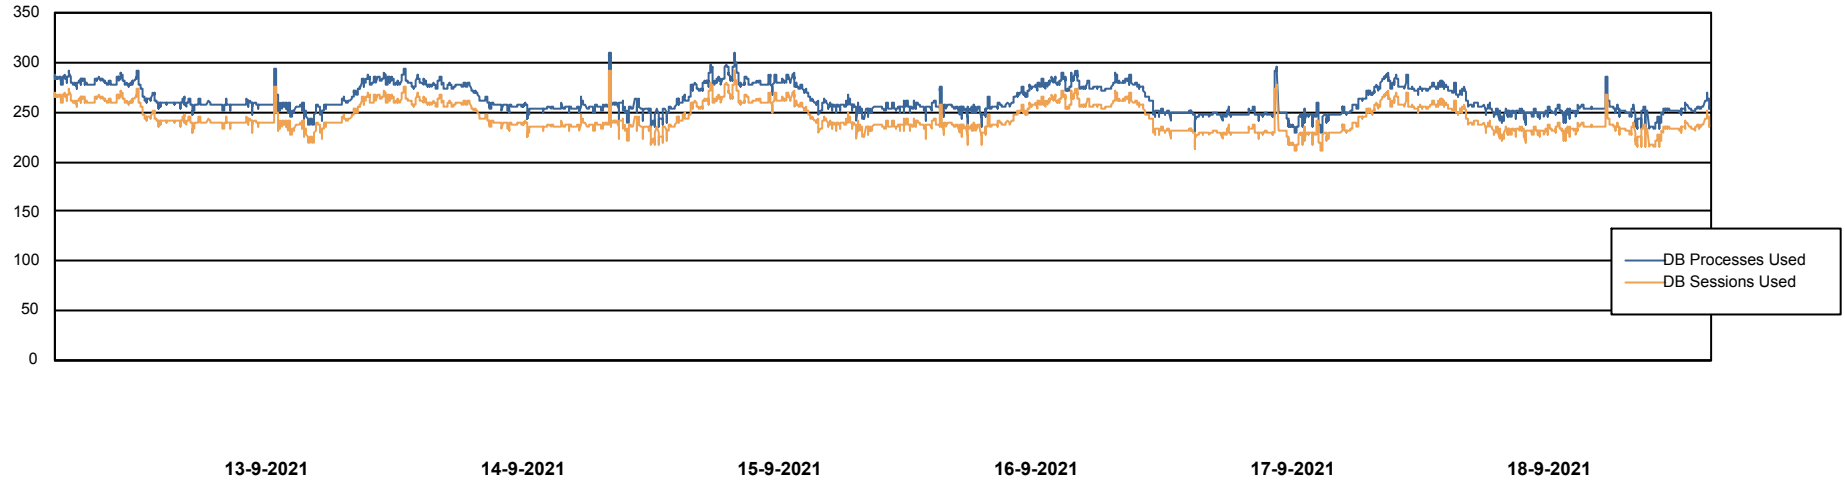

Weekly SLA Customer Report

Customer JSG_Production
 Database ID 102

Harddisk Usage JSG_PRD_YAR

	Free disk space on C: (%)	Total disk space on C: (Gb)	Used disk space on C: (Gb)	Free disk space on D: (%)	Total disk space on D: (Gb)	Used disk space on D: (Gb)
18-9-2021	31	149	103	76	750	176
17-9-2021	31	149	102	77	750	174
16-9-2021	32	149	102	77	750	174
15-9-2021	32	149	101	77	750	175
14-9-2021	32	149	101	77	750	175
13-9-2021	33	149	100	77	750	175
12-9-2021	33	149	100	77	750	175

Weekly SLA Customer Report

Customer JSG_Production
Database ID 102

Database Performance JSG_PRD_PICARD_DB

Weekly SLA Customer Report

Customer JSG_Production
Database ID 102

Database Performance JSG_PRD_RIKER_DB