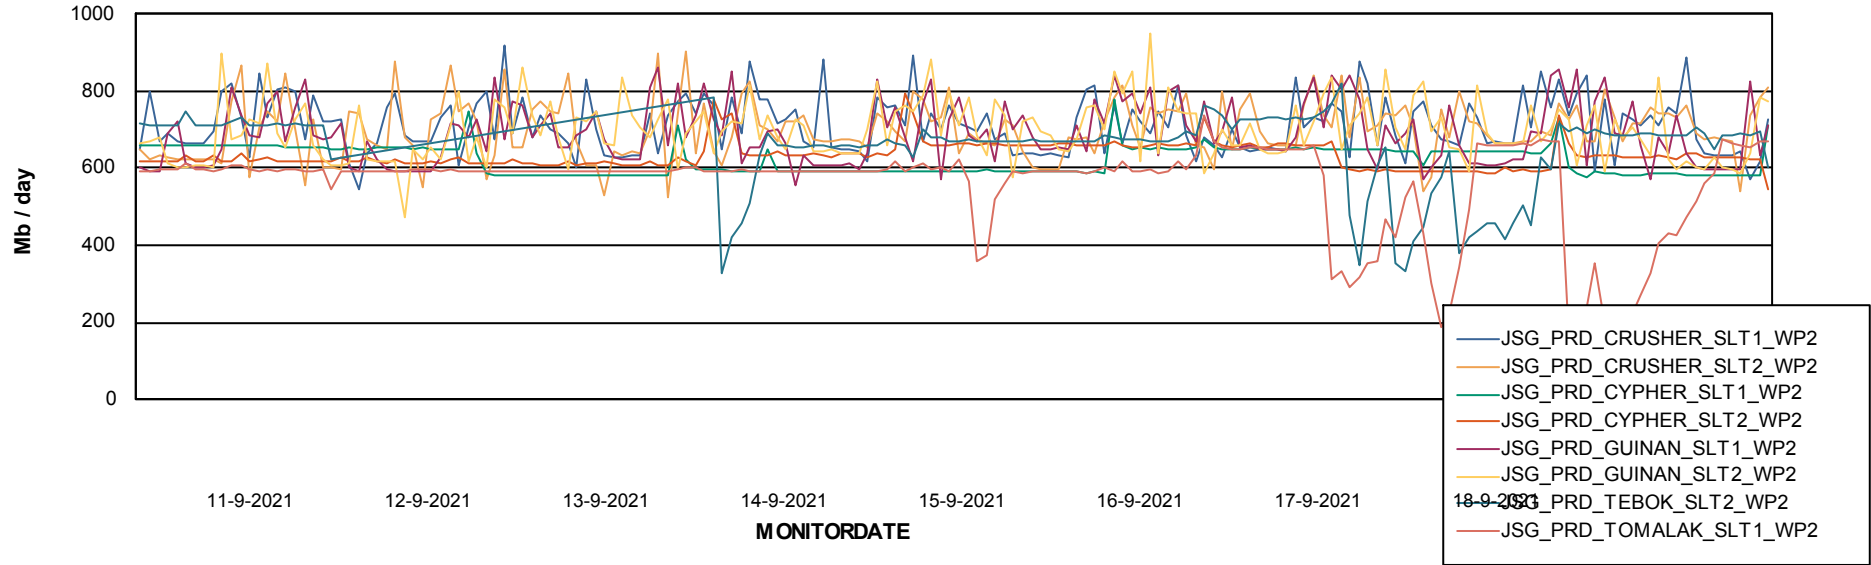

ABSolute Web Component Services

Avg memory used per ABS Web component