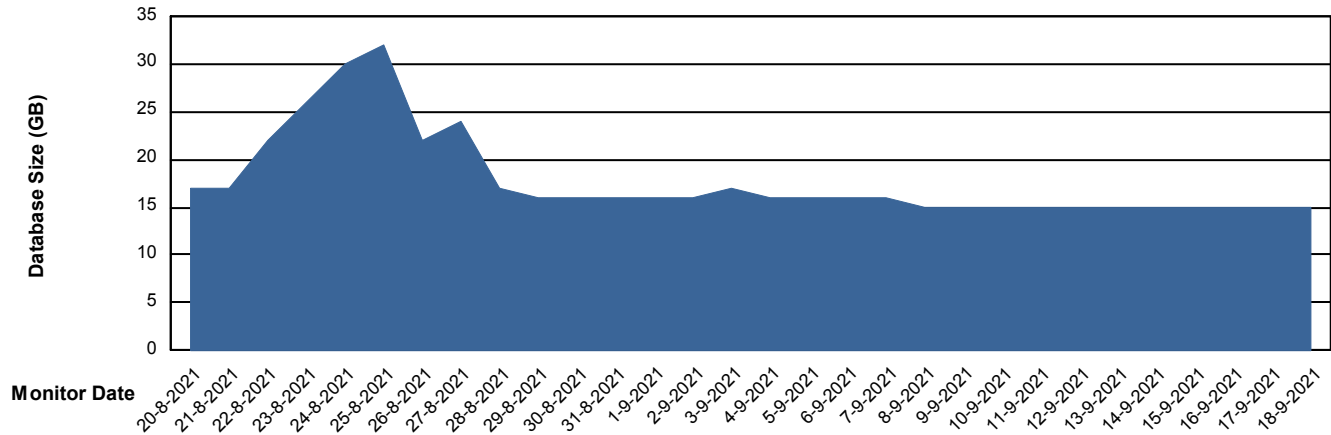

DATABASE SIZE JSG_PRD_YAR

Database growth over last month