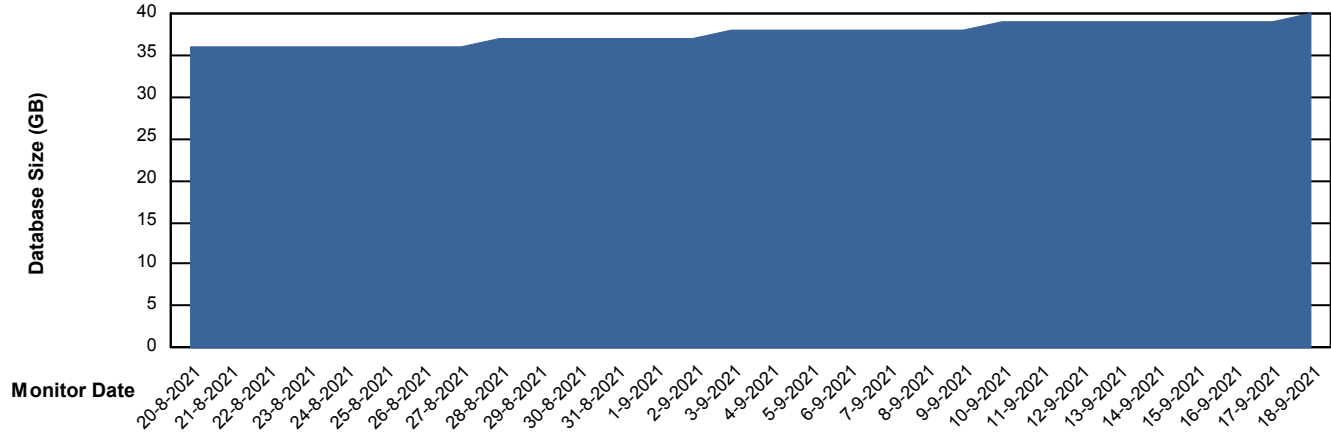

Weekly SLA Customer Report

Customer JSG_Production
Database ID 102

Database Performance JSG_PRD_YAR

Weekly SLA Customer Report

Customer JSG_Production
Database ID 102

DATABASE SIZE JSG_PRD_PICARD_DB

Database growth over last month