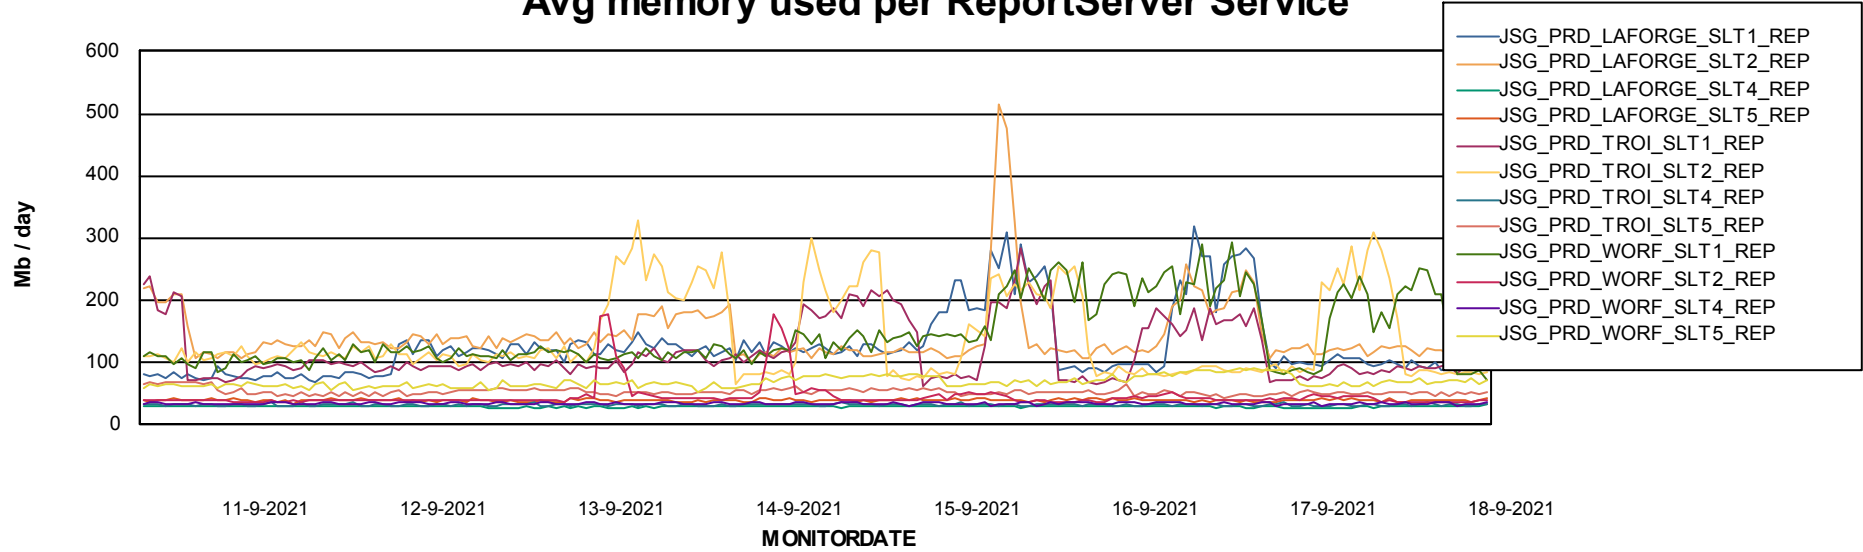

Avg memory used per ABS Server Service

Avg users per day per ABS server

Weekly SLA Customer Report

Customer JSG_Production
Database ID 102

ABSSolute Application ReportServer Services

Avg memory used per ReportServer Service