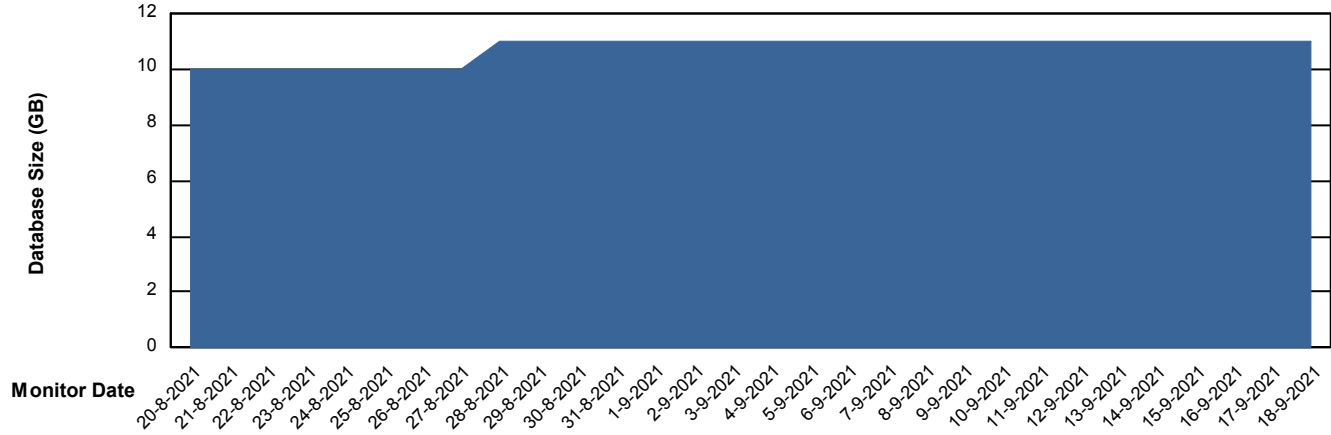

DATABASE SIZE HUE_PRD_S-ORABI_DB

Database growth over last month