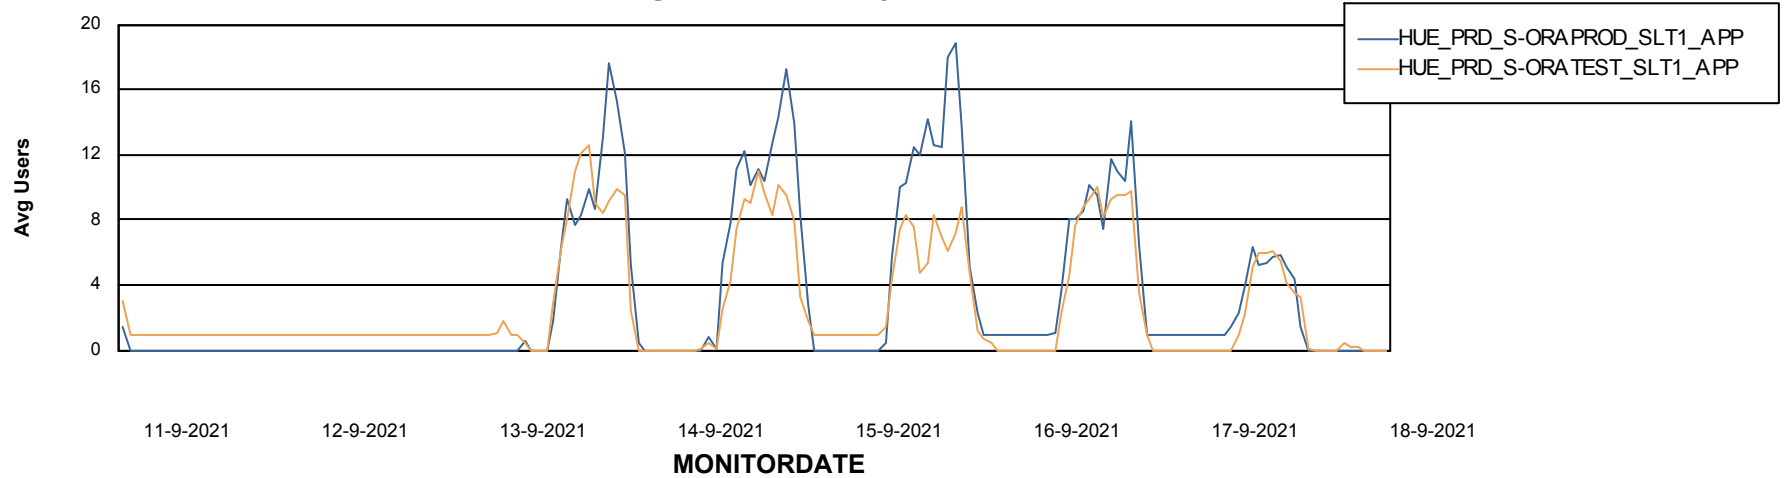

Weekly SLA Customer Report

Customer HUE_Production
Database ID 104

ABSSolute Application Server Services

Avg memory used per ABS Server Service

Avg users per day per ABS server

Weekly SLA Customer Report

Customer HUE_Production
Database ID 104