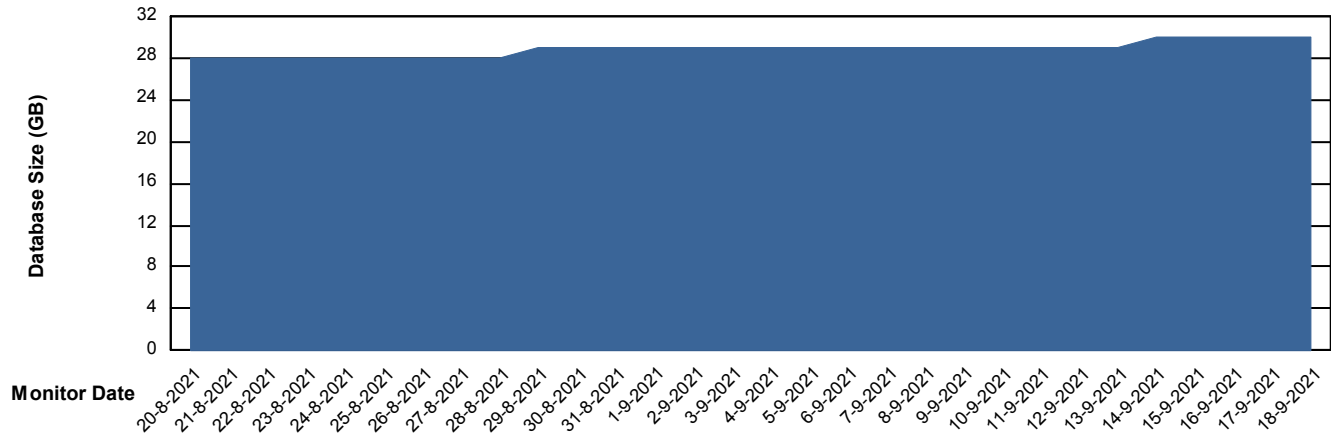

DATABASE SIZE HUE_PRD_S-ORAPROD_DB

Database growth over last month