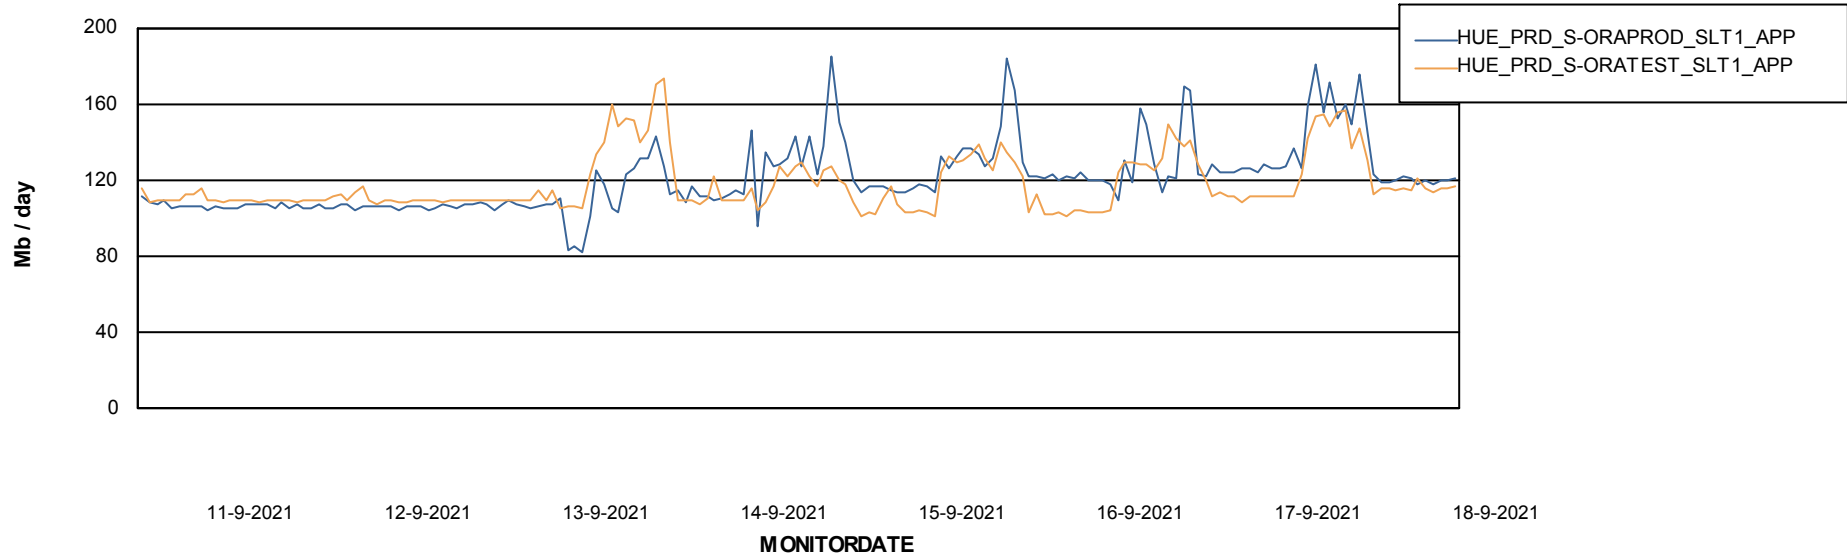

ABSSolute Application Server Services

Avg memory used per ABS Server Service