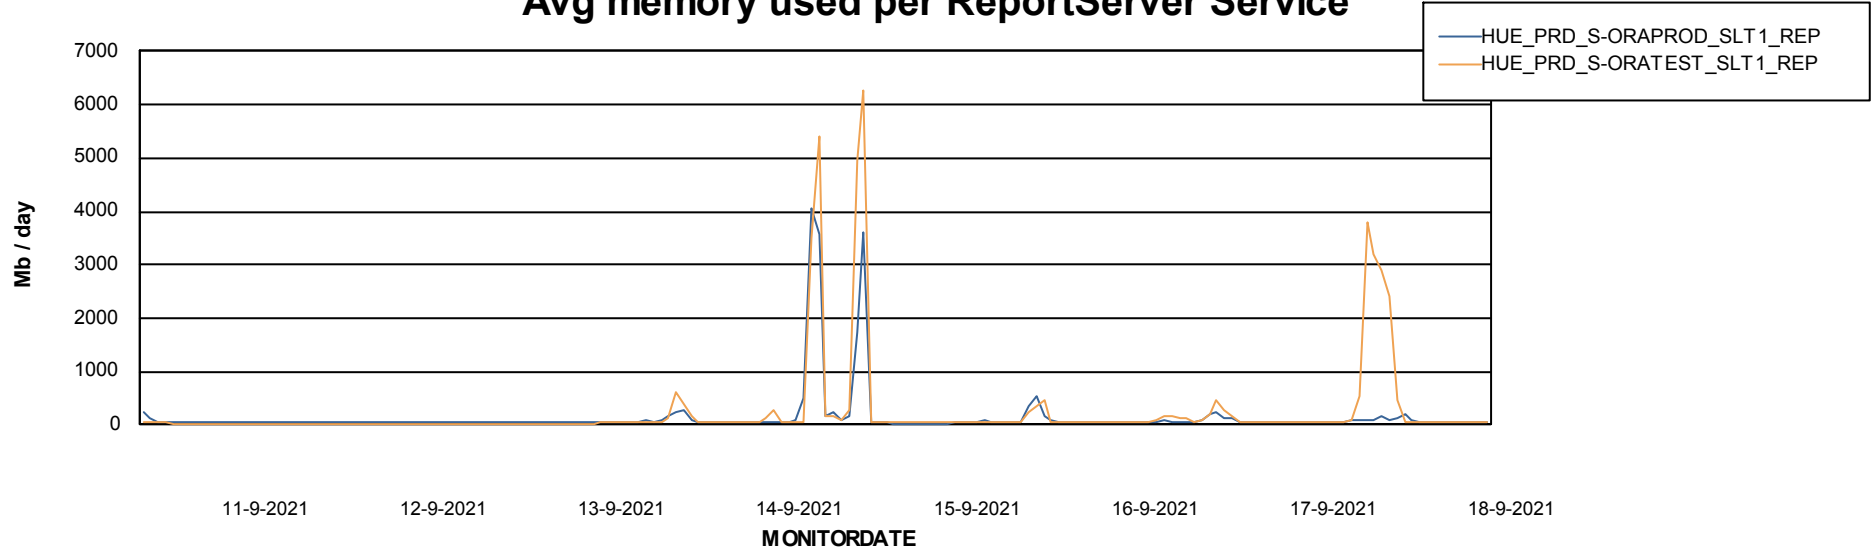

ABSSolute Application ReportServer Services

Avg memory used per ReportServer Service