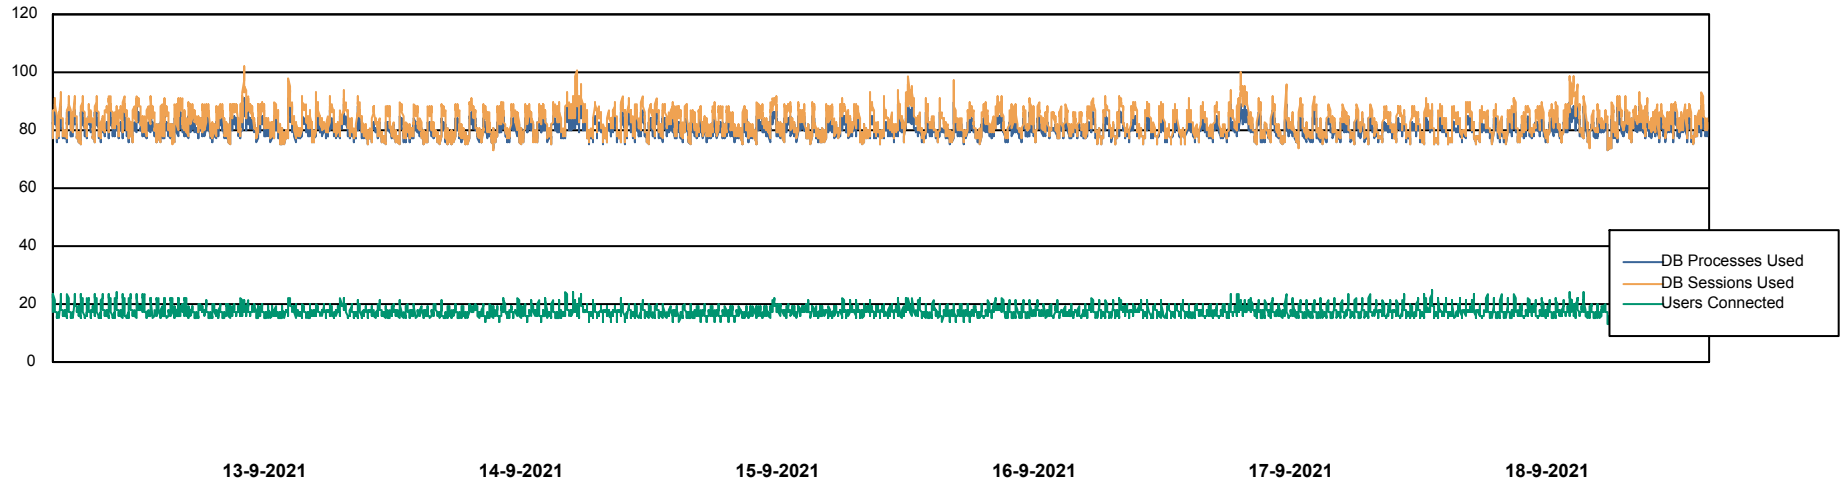

Database Performance ELJDB_PRD_BI