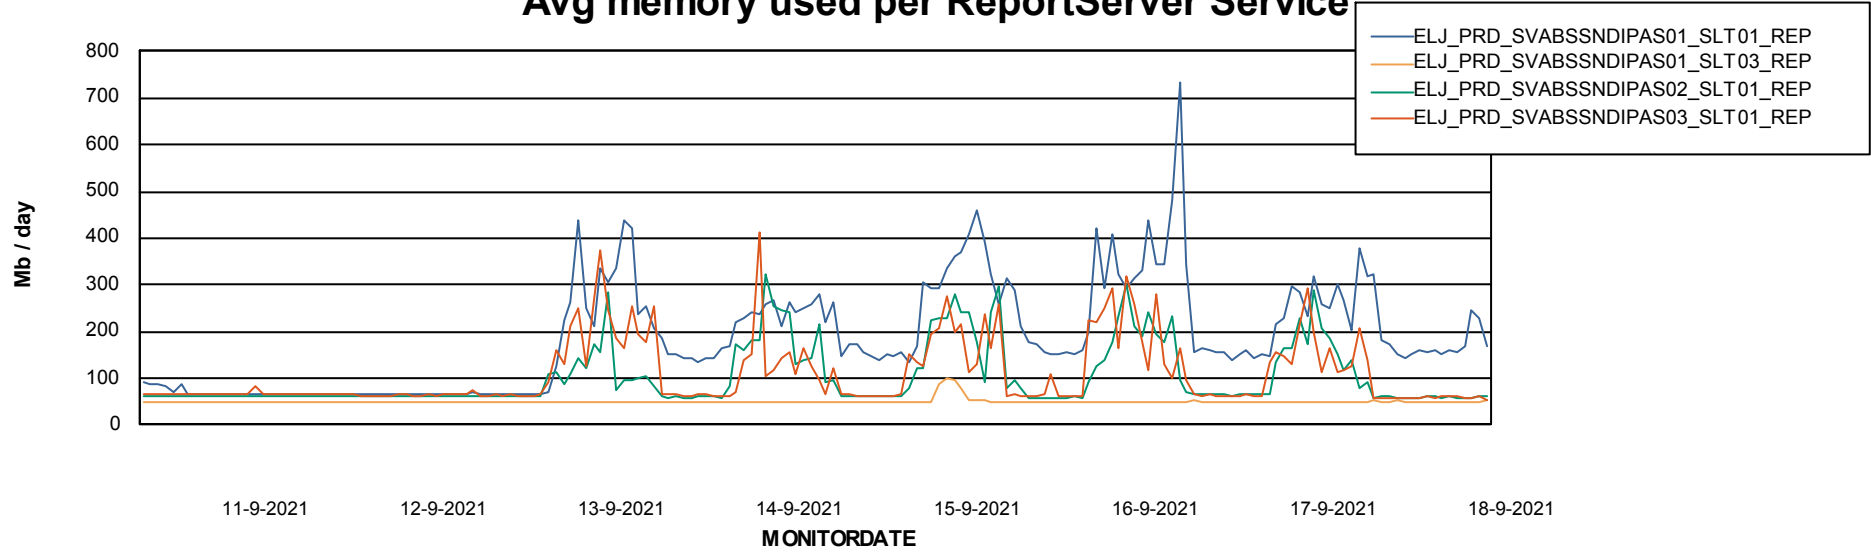

ABSSolute Application ReportServer Services

Avg memory used per ReportServer Service