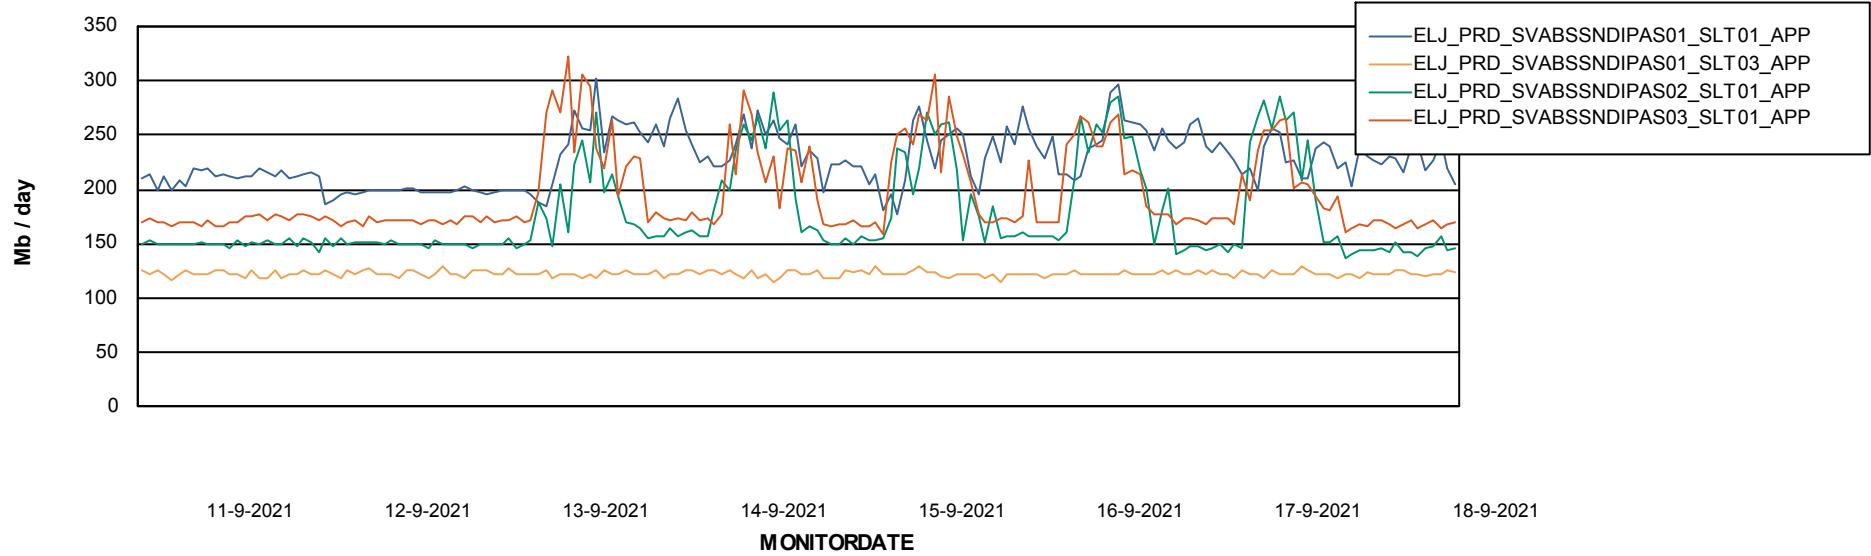

ABSSolute Application Server Services

Avg memory used per ABS Server Service