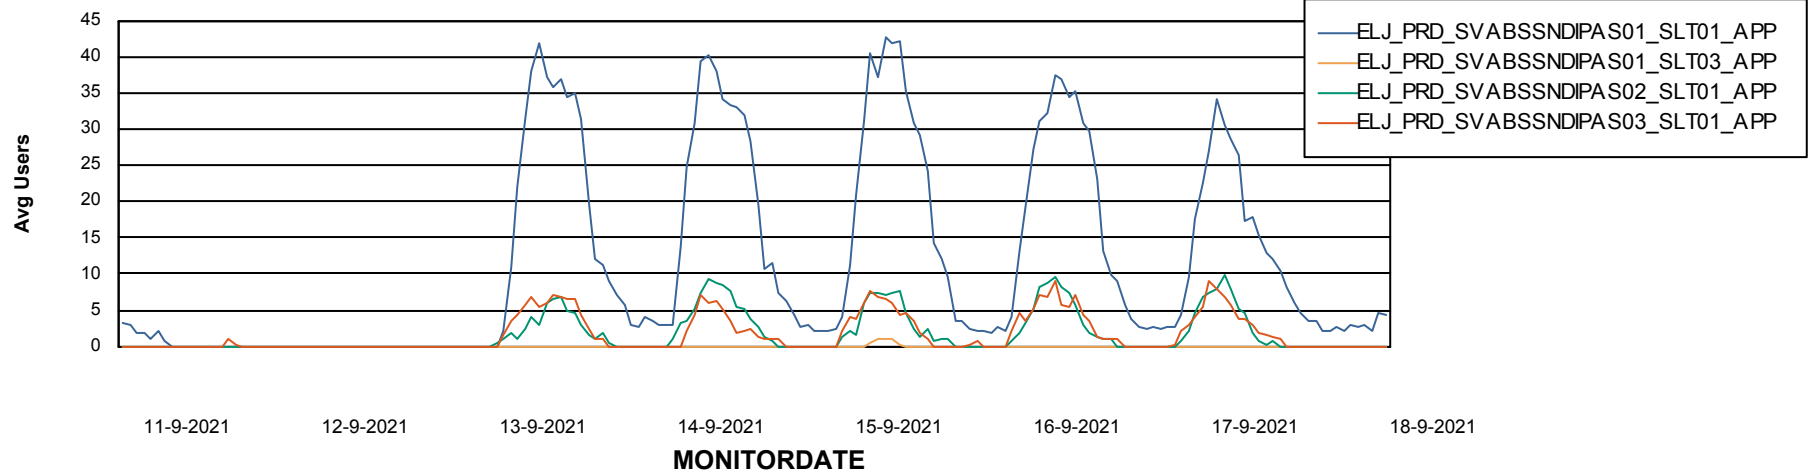

Avg users per day per ABS server