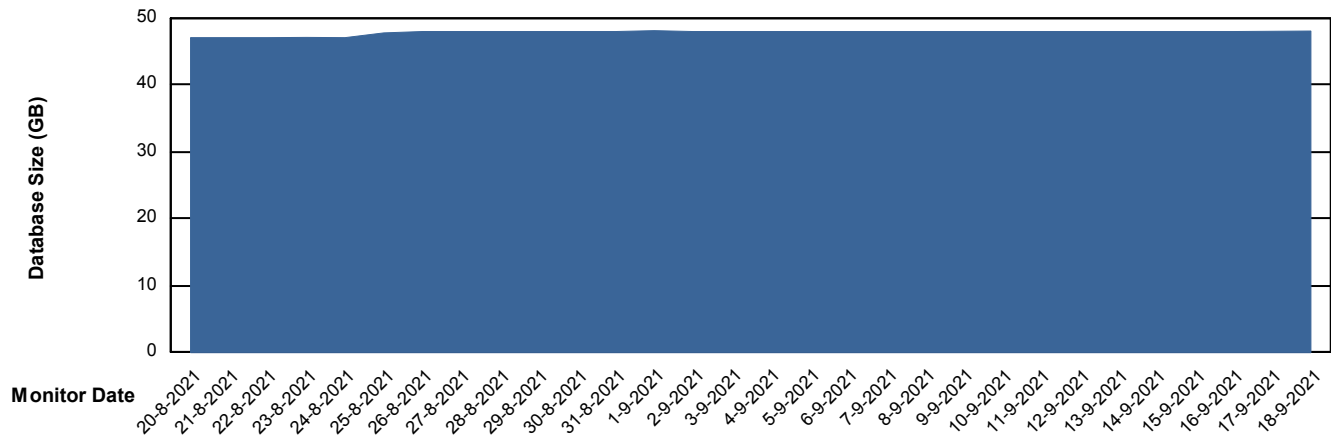

DATABASE SIZE ELJDB_Production

Database growth over last month