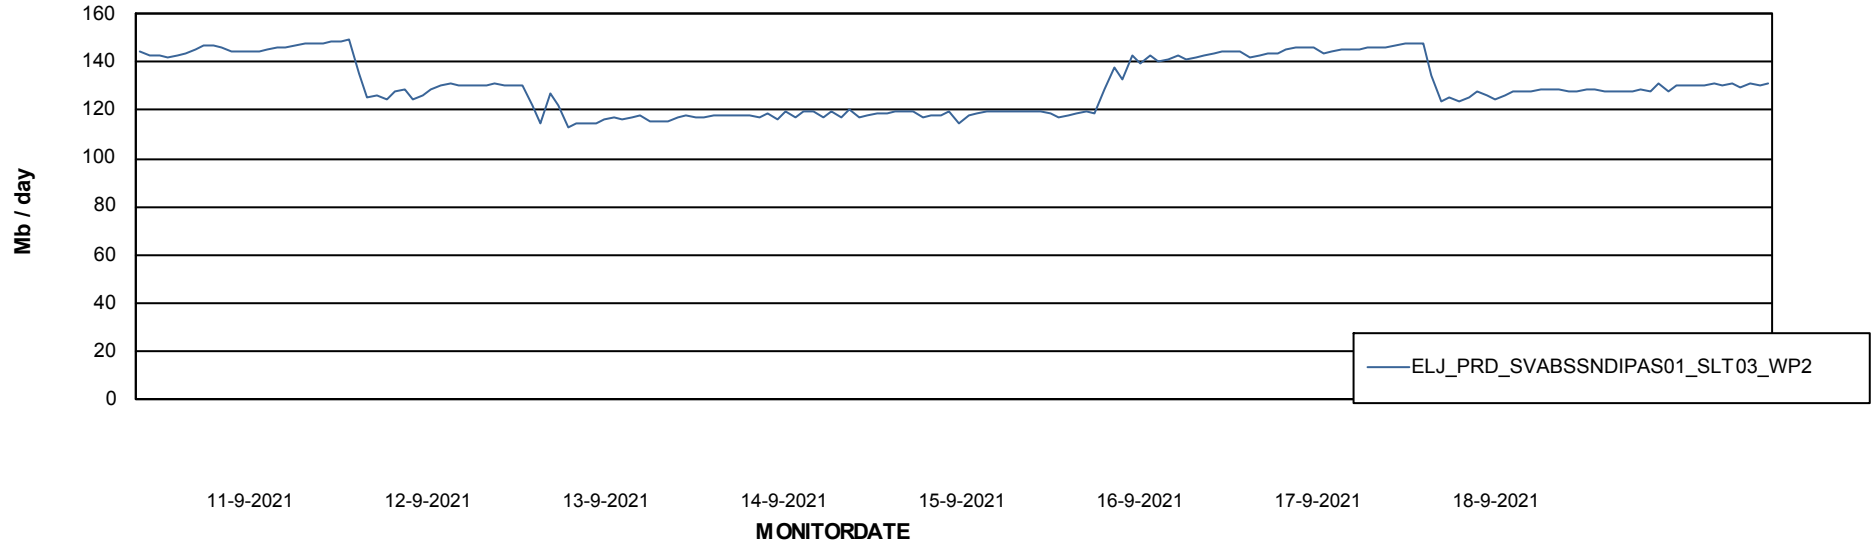

ABSSolute Web Component Services

Avg memory used per ABS Web component