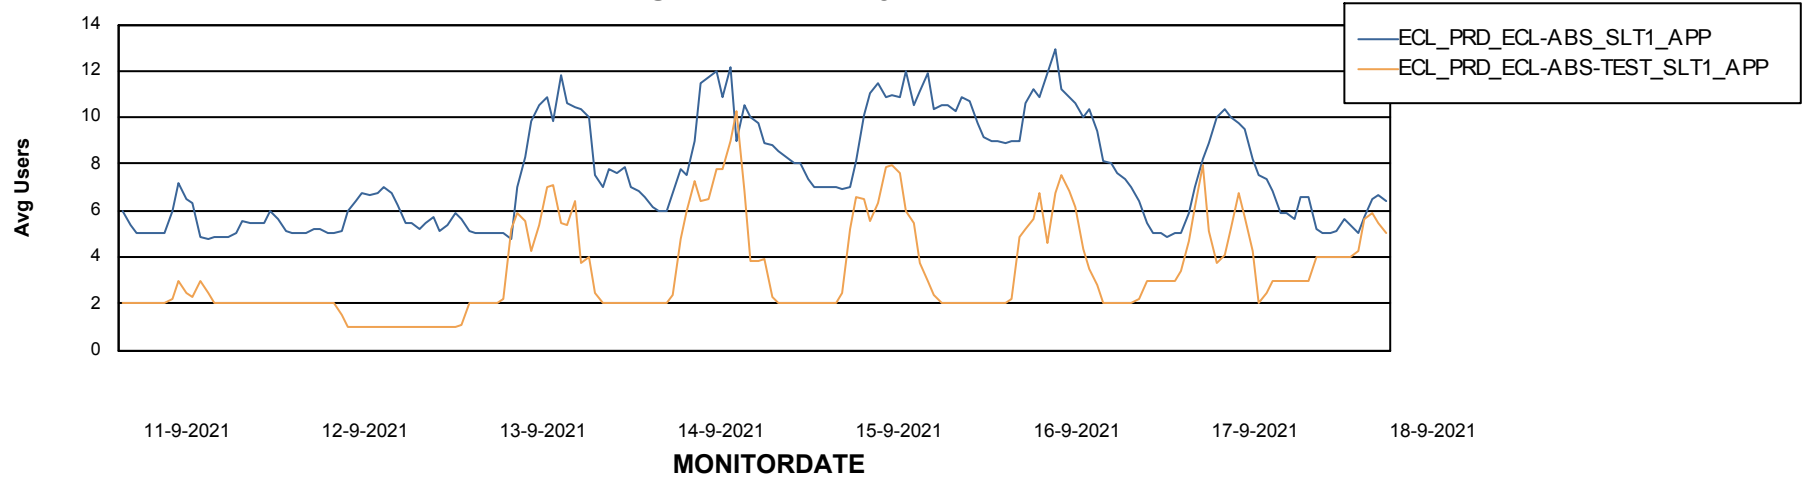

Weekly SLA Customer Report

Customer ECL_Production
Database ID 77

ABSSolute Application Server Services

Avg memory used per ABS Server Service

Avg users per day per ABS server

Weekly SLA Customer Report

Customer ECL_Production
Database ID 77