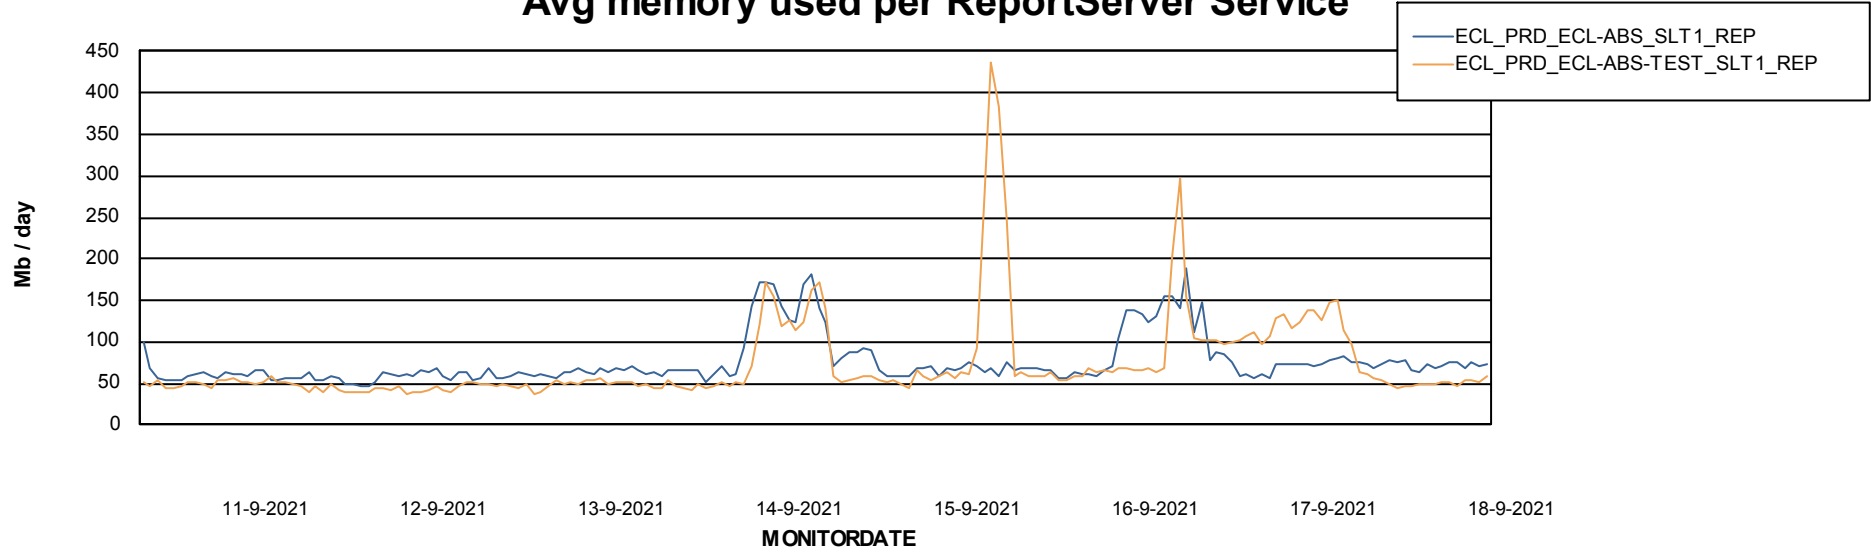

ABSSolute Application ReportServer Services

Avg memory used per ReportServer Service