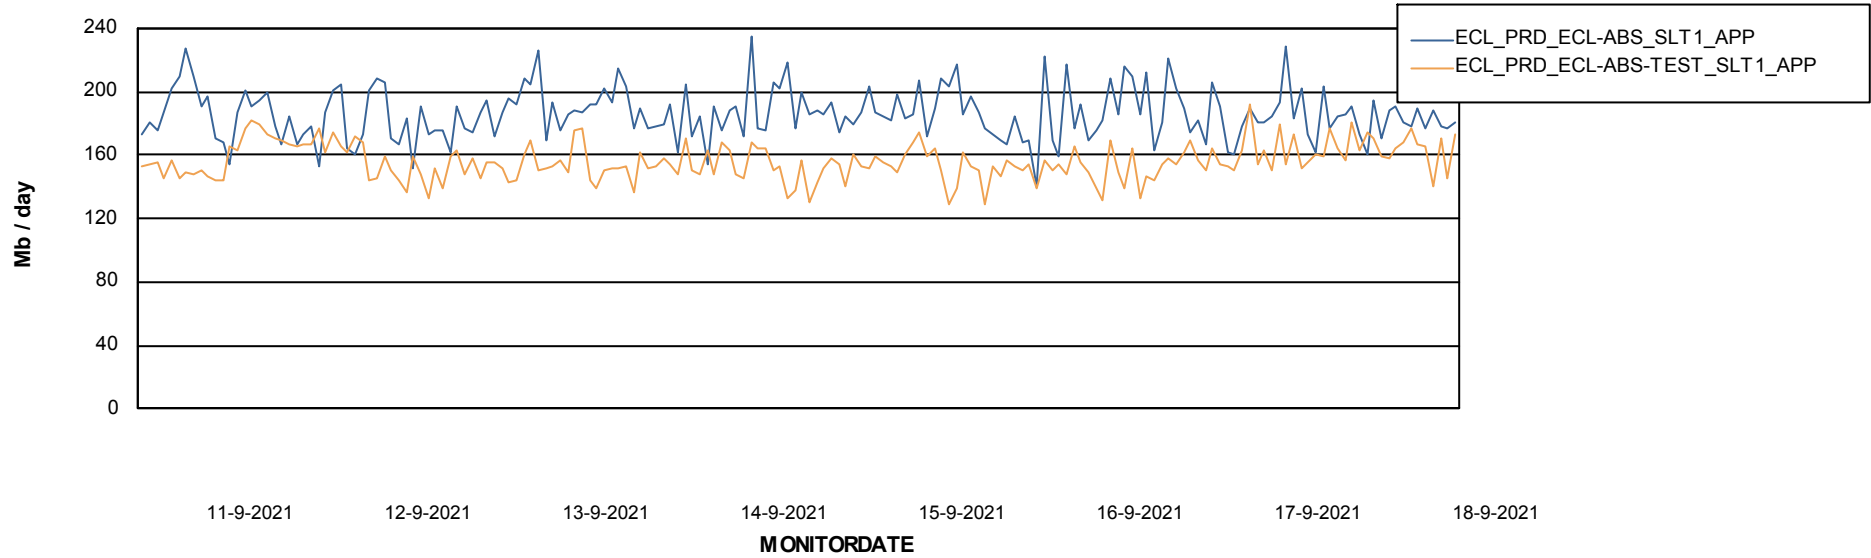

Weekly SLA Customer Report

Customer ECL_Production
 Database ID 77

DATABASE SIZE ECLDB_Production

Database growth over last month

Database Tablespace ECLDB_Production

Date	Tablespace Name	Filesize (Gb)	Usedsize (Gb)	Percentage free
18-9-2021	ABSDATA	44	36	18
	INDX	8	4	55
17-9-2021	ABSDATA	44	36	18
	INDX	8	4	55
16-9-2021	ABSDATA	44	36	18
	INDX	8	4	55
15-9-2021	ABSDATA	44	36	18
	INDX	8	4	55
14-9-2021	ABSDATA	44	36	19
	INDX	8	4	56
13-9-2021	ABSDATA	44	36	19
	INDX	8	4	56
12-9-2021	ABSDATA	44	36	19
	INDX	8	4	56

Weekly SLA Customer Report

Customer ECL_Production
Database ID 77

ABSSolute Application Server Services

Avg memory used per ABS Server Service

Avg users per day per ABS server

Weekly SLA Customer Report

Customer ECL_Production
Database ID 77