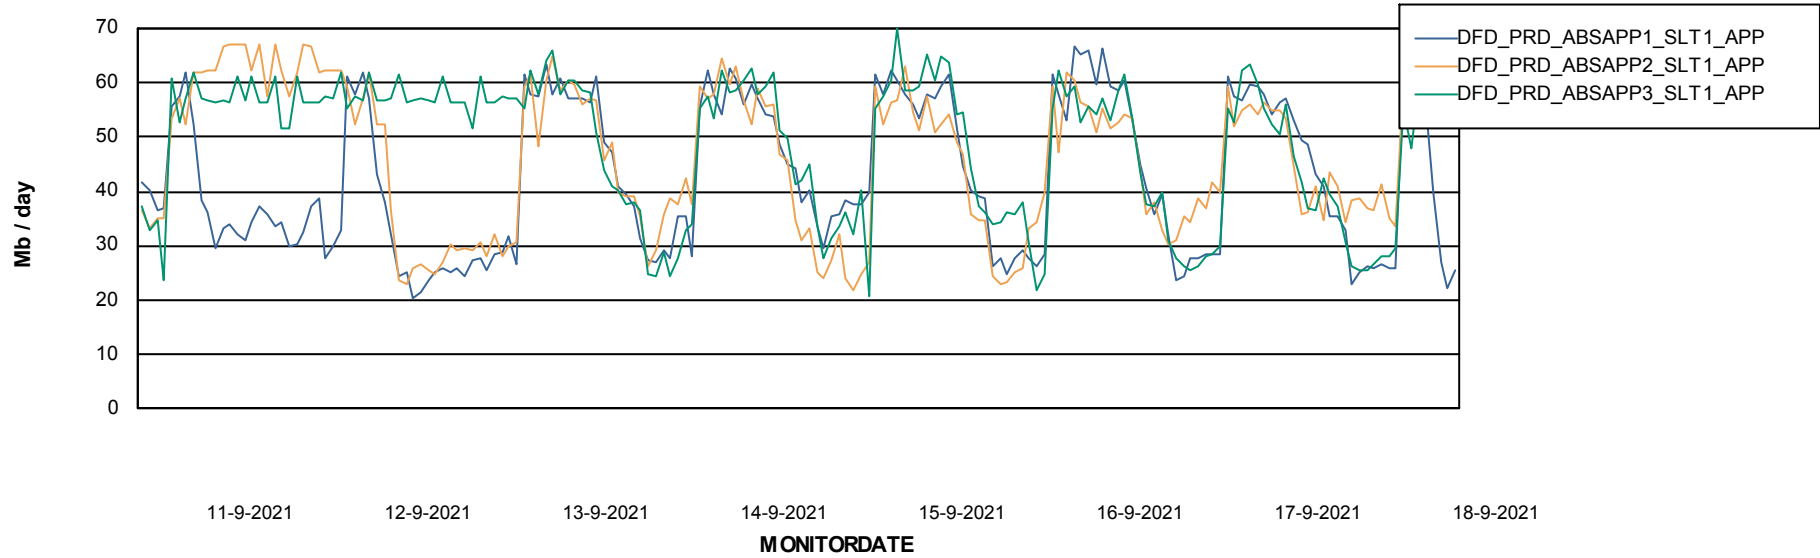

Weekly SLA Customer Report

Customer DFD_Production
Database ID 39

Database Performance DFDDB_Production

Weekly SLA Customer Report

Customer DFD_Production
Database ID 39

Database Performance DFDDDBI_Production

DATABASE SIZE DFDDDB_Production

Database growth over last month

Weekly SLA Customer Report

Customer DFD_Production
Database ID 39

Database Tablespace DFDDB_Production

Date	Tablespace Name	Filesize (Gb)	Usedsize (Gb)	Percentage free
18-9-2021	ABSDATA	83	0	100
	INDX	161	0	100
17-9-2021	ABSDATA	83	0	100
	INDX	161	0	100
16-9-2021	ABSDATA	83	0	100
	INDX	161	0	100
15-9-2021	ABSDATA	83	0	100
	INDX	161	0	100
14-9-2021	ABSDATA	83	0	100
	INDX	161	0	100
13-9-2021	ABSDATA	83	0	100
	INDX	161	0	100
12-9-2021	ABSDATA	83	0	100
	INDX	161	0	100

Weekly SLA Customer Report

Customer DFD_Production
Database ID 39

ABSSolute Application Server Services

Avg memory used per ABS Server Service

Avg users per day per ABS server

Weekly SLA Customer Report

Customer DFD_Production
Database ID 39