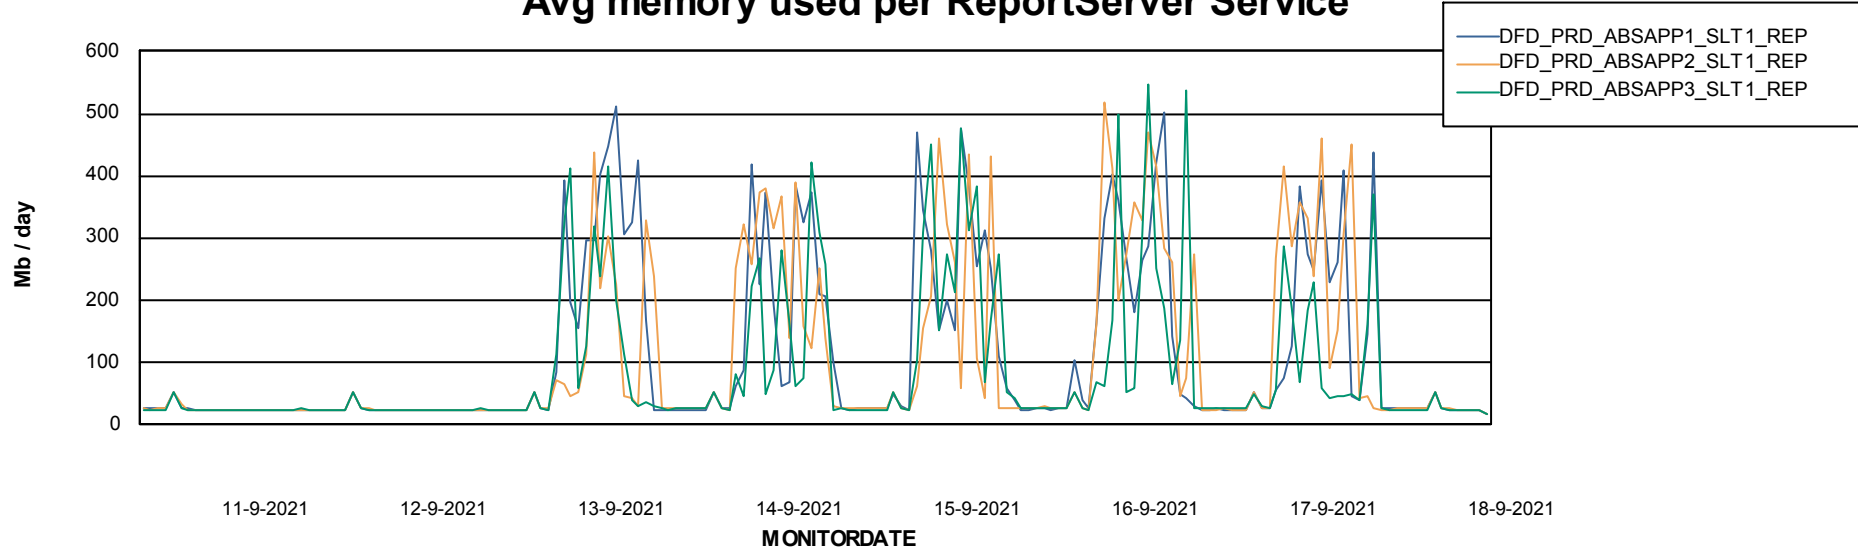

ABSSolute Application ReportServer Services

Avg memory used per ReportServer Service