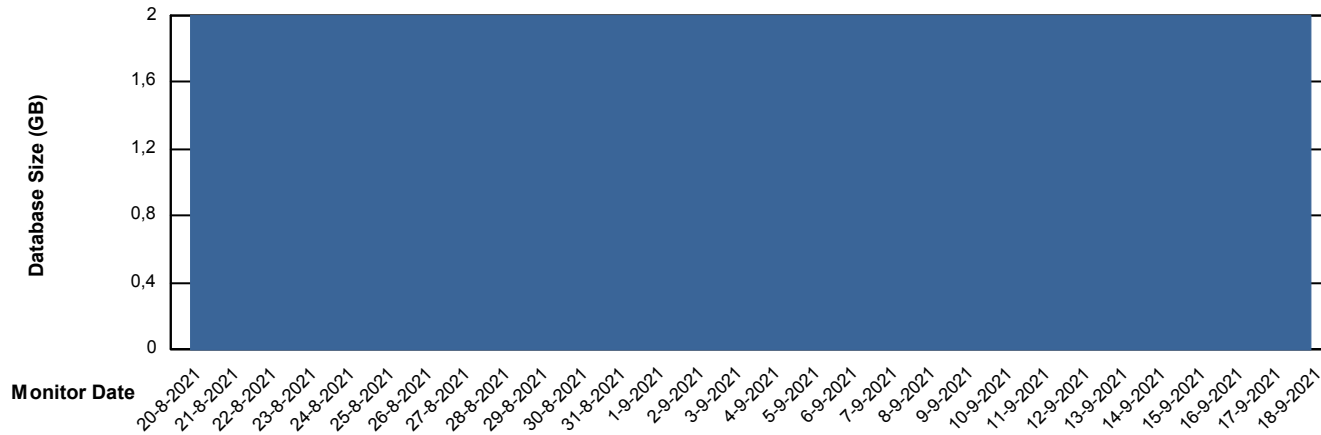

DATABASE SIZE DFDDDB_Production

Database growth over last month