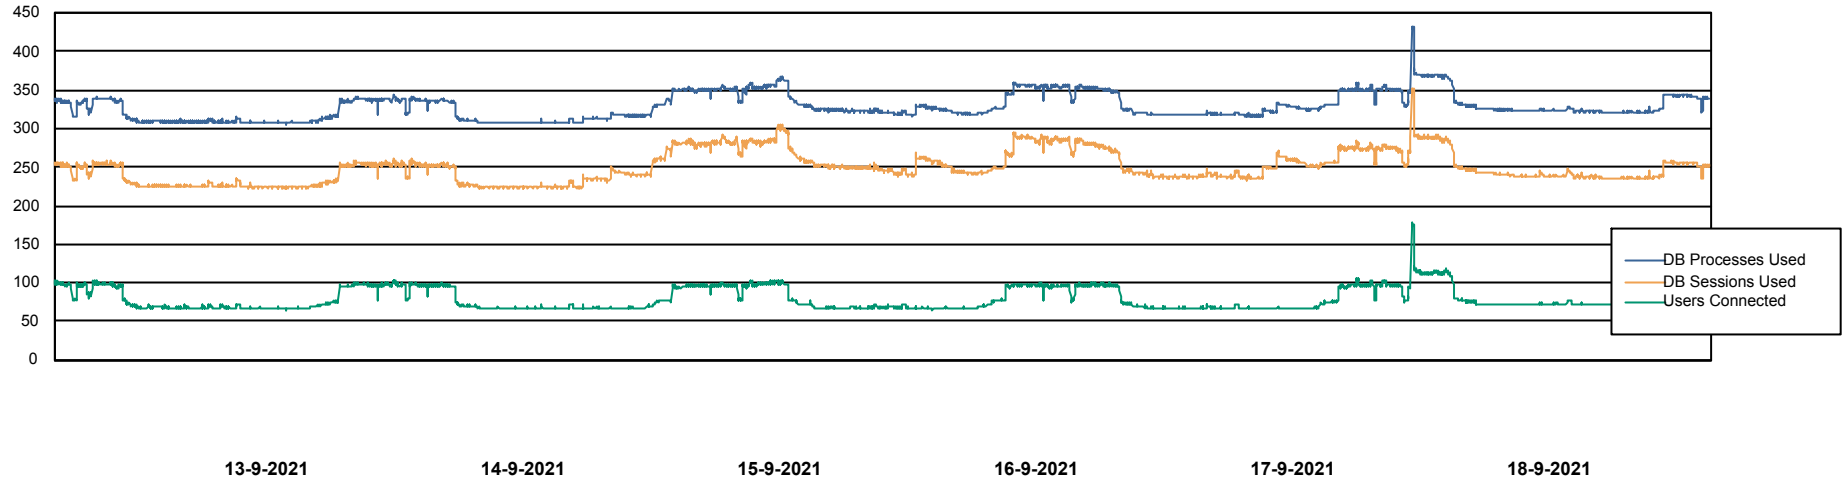

Weekly SLA Customer Report

Customer CLO Production
Database ID 38

Database Performance CLODB_PRD_BI

Weekly SLA Customer Report

Customer CLO Production
Database ID 38

Database Performance CLODB_PRD_Production