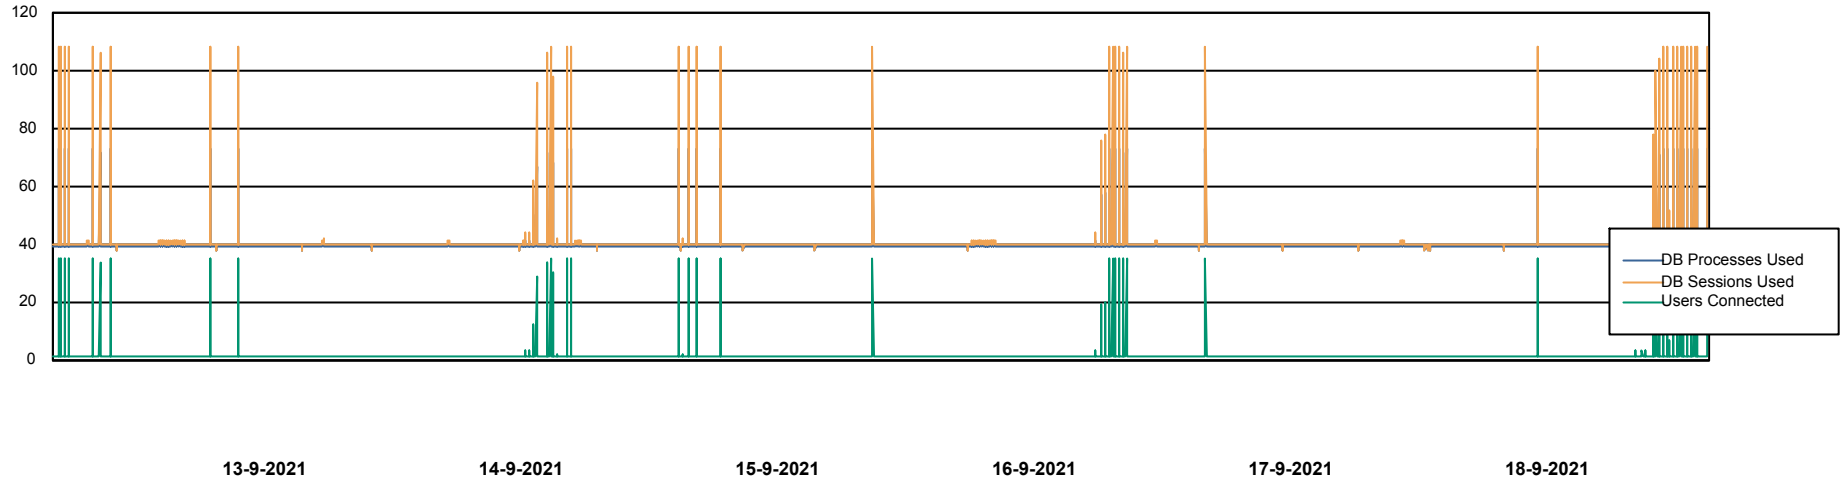

Database Performance CLODB_PRD_Standby