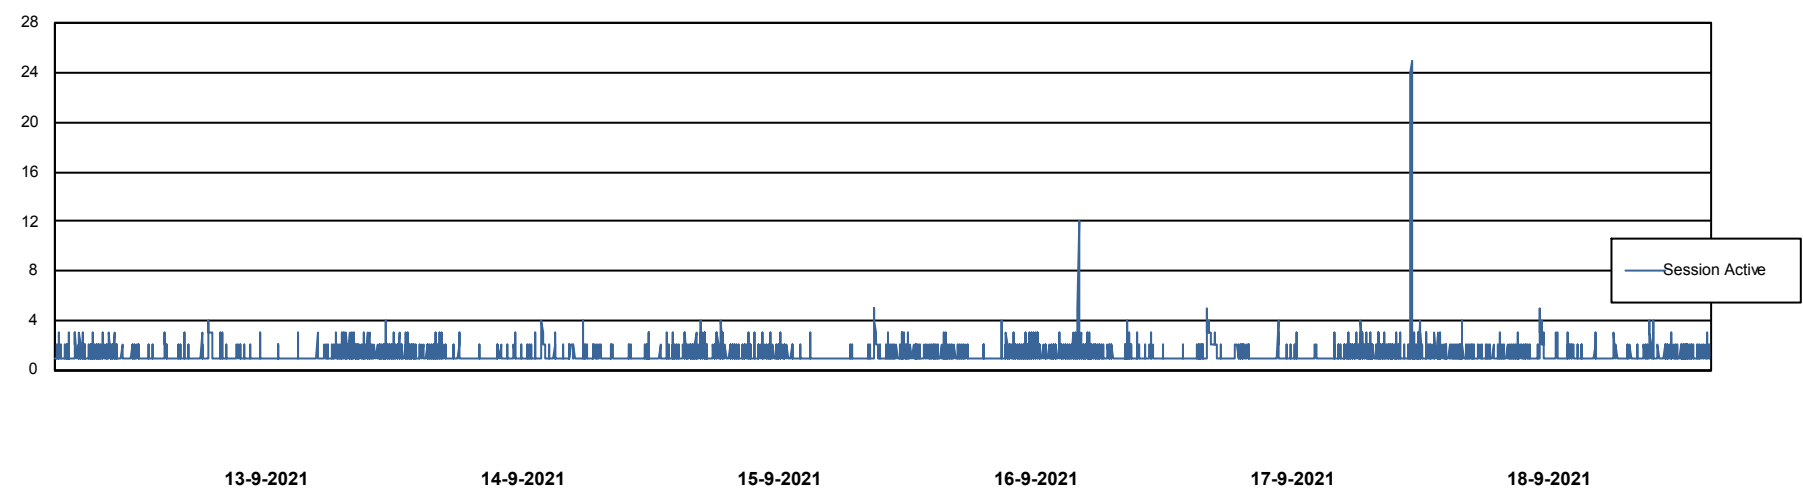

Weekly SLA Customer Report

Customer CLO Production
Database ID 38

Database Performance CLODB_PRD_BI

Weekly SLA Customer Report

Customer CLO Production
Database ID 38

Database Performance CLODB_PRD_Production