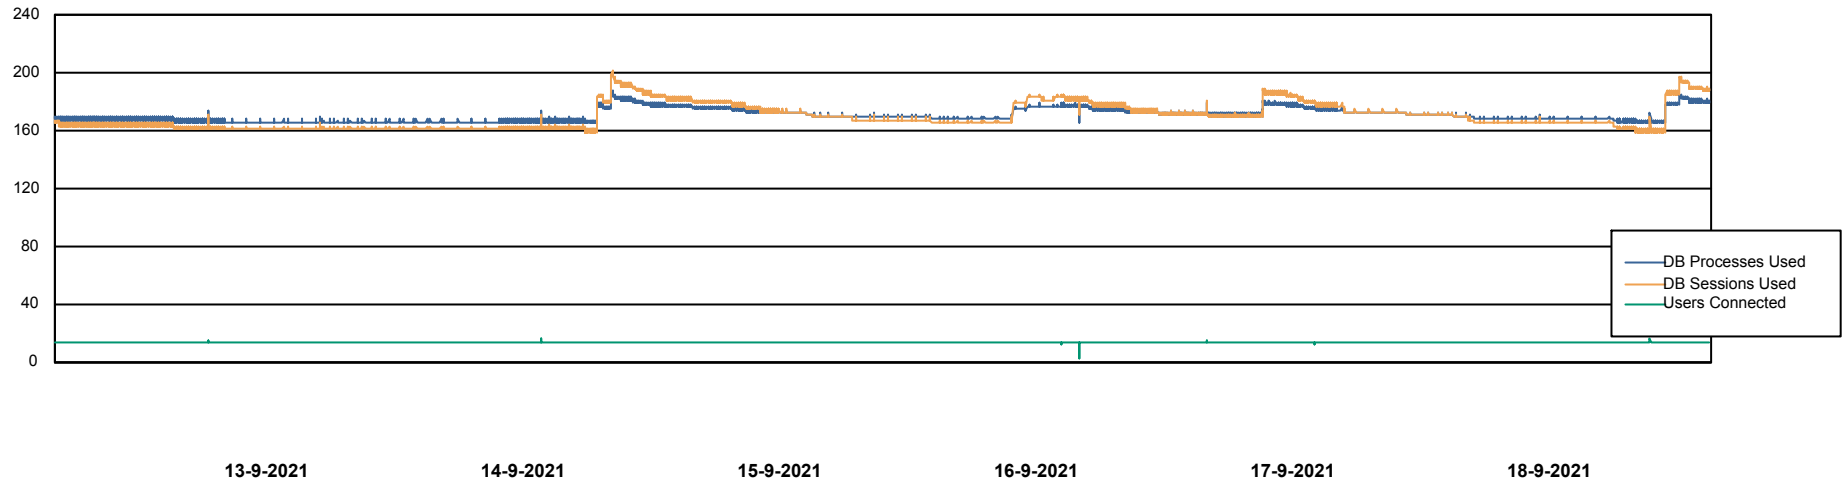

Weekly SLA Customer Report

Customer CLO Production
Database ID 38

Database Performance CLODB_PRD_Standby

Weekly SLA Customer Report

Customer CLO Production
Database ID 38

Database Performance CLODB_PRD_Test