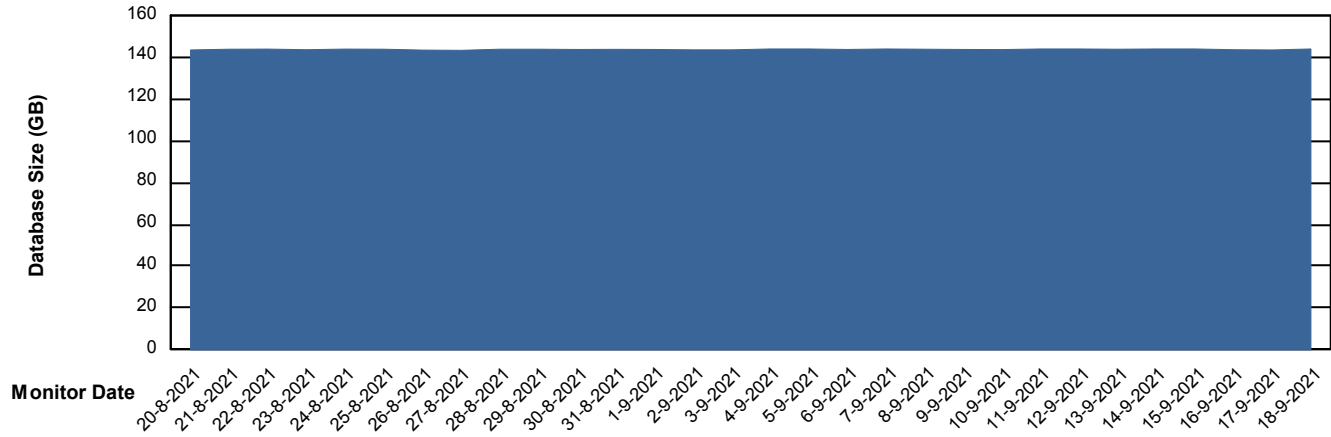

DATABASE SIZE CLODB_PRD_Test

Database growth over last month