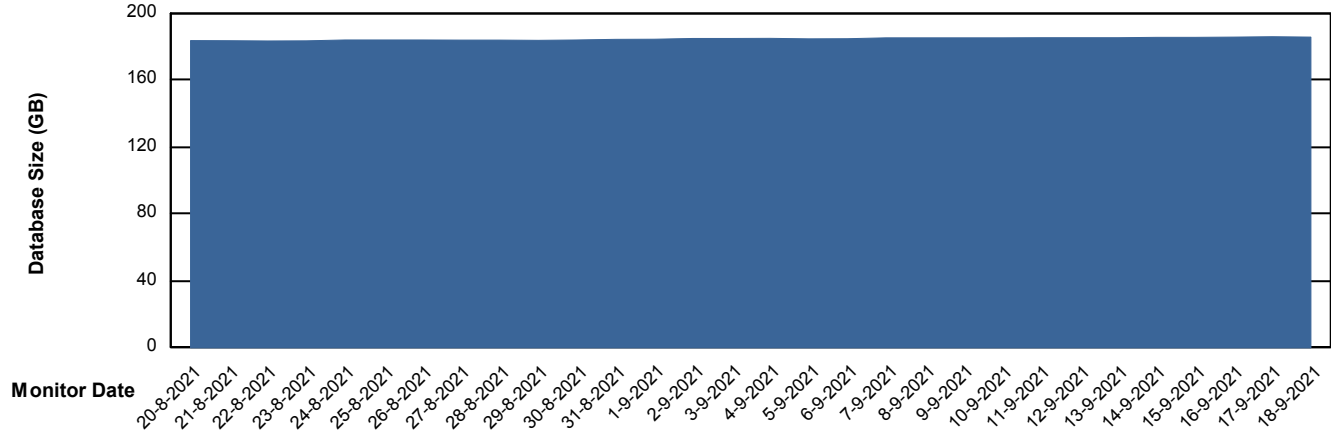

DATABASE SIZE CLODB_PRD_BI

Database growth over last month