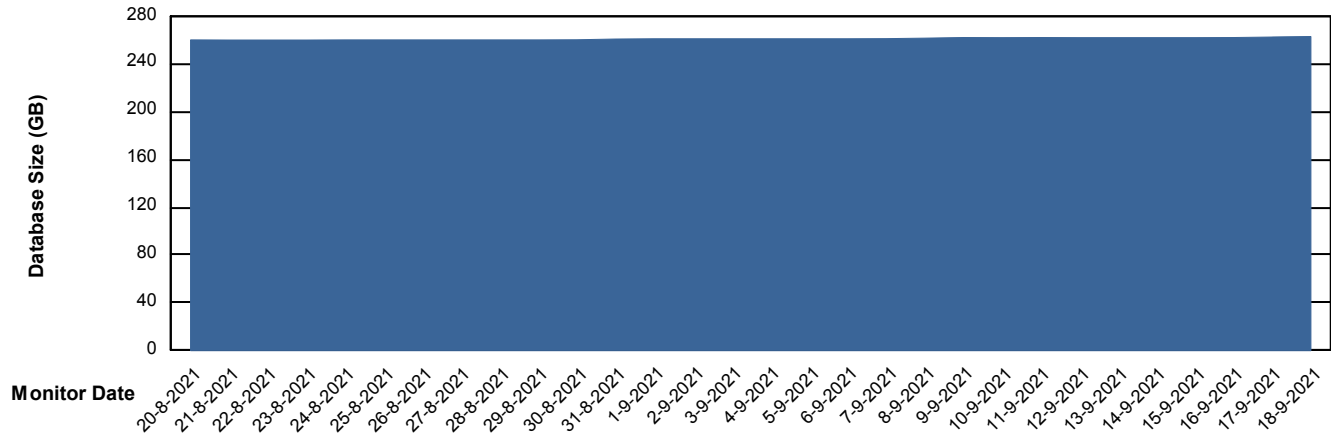

Weekly SLA Customer Report

Customer CLO Production
Database ID 38

DATABASE SIZE CLODB_PRD_BI

Database growth over last month

DATABASE SIZE CLODB_PRD_Production

Database growth over last month

Weekly SLA Customer Report