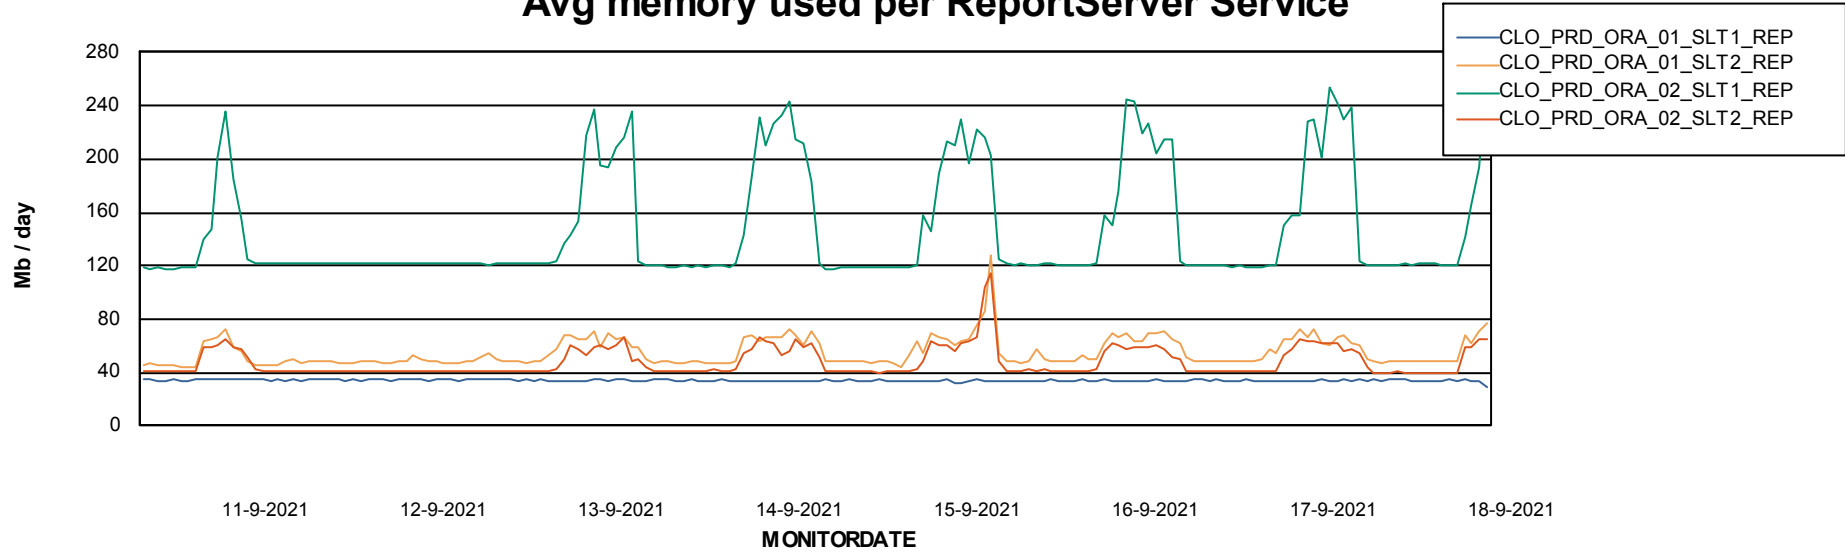

Avg memory used per ABS Server Service

Avg users per day per ABS server

Weekly SLA Customer Report

Customer CLO Production
Database ID 38

ABSSolute Application ReportServer Services

Avg memory used per ReportServer Service