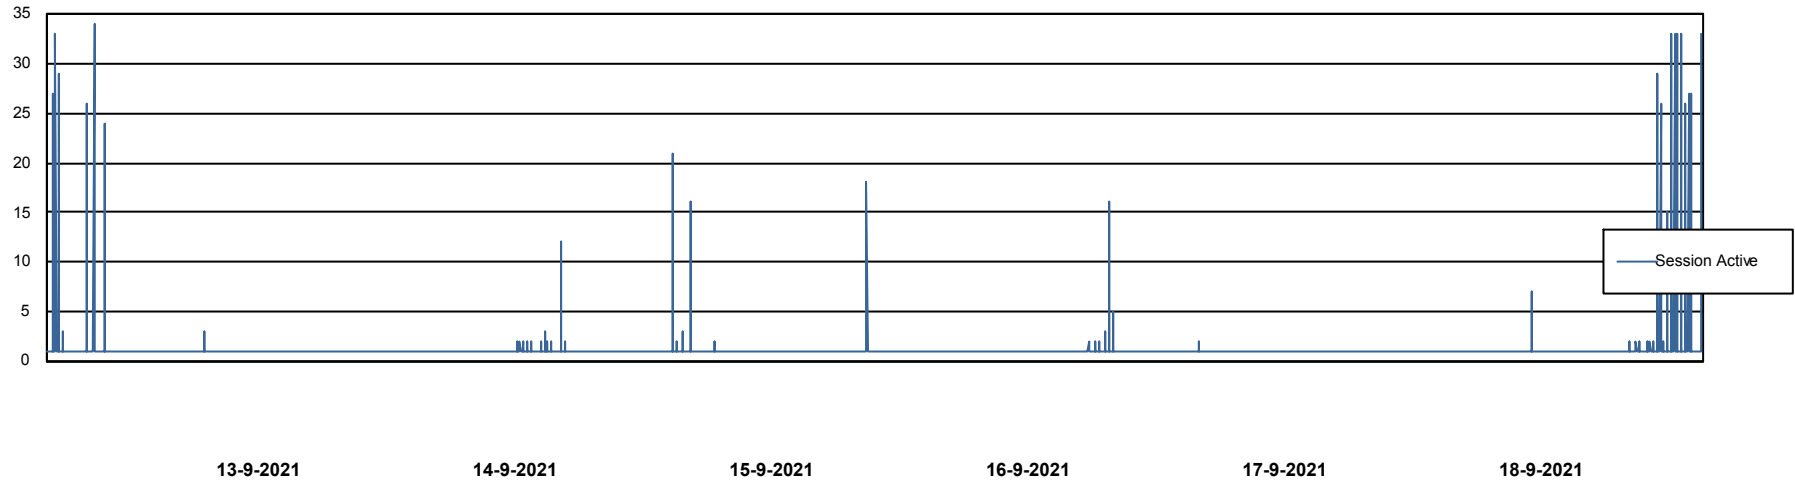

Database Performance CLODB_PRD_Standby