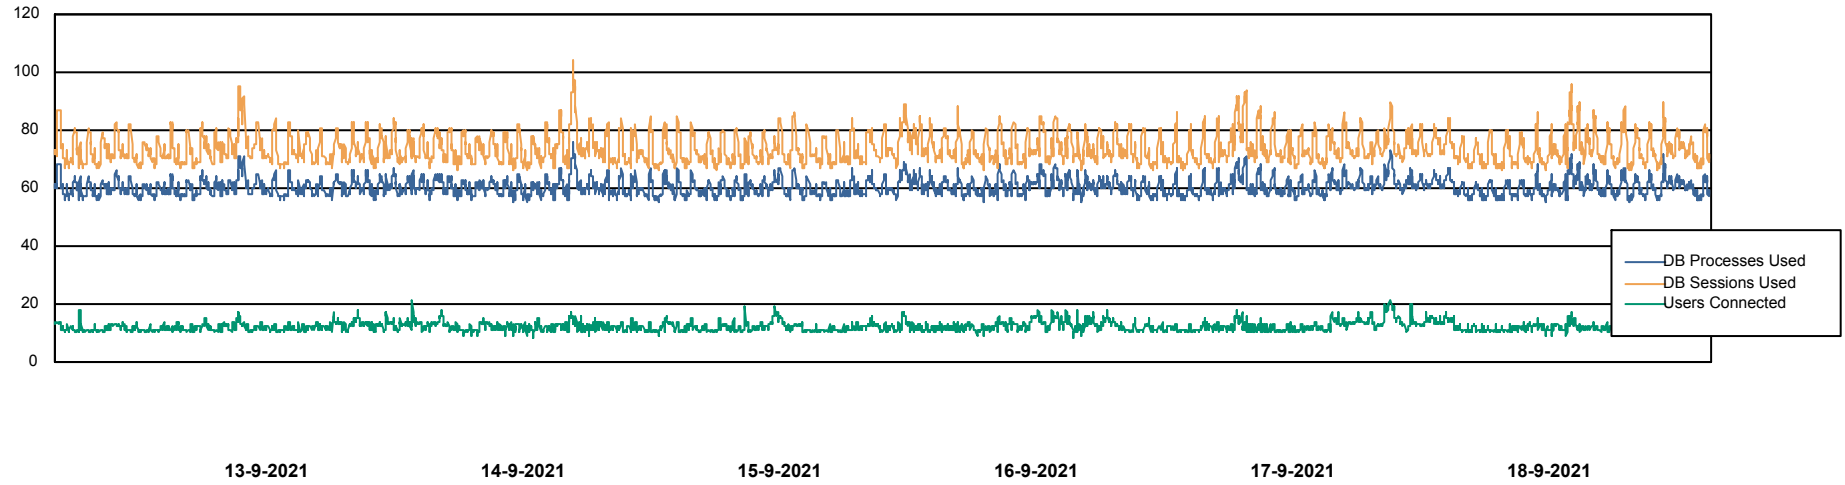

Weekly SLA Customer Report

Customer CLO Production
Database ID 38

Database Performance CLODB_PRD_BI

Weekly SLA Customer Report

Customer CLO Production
Database ID 38

Database Performance CLODB_PRD_Production