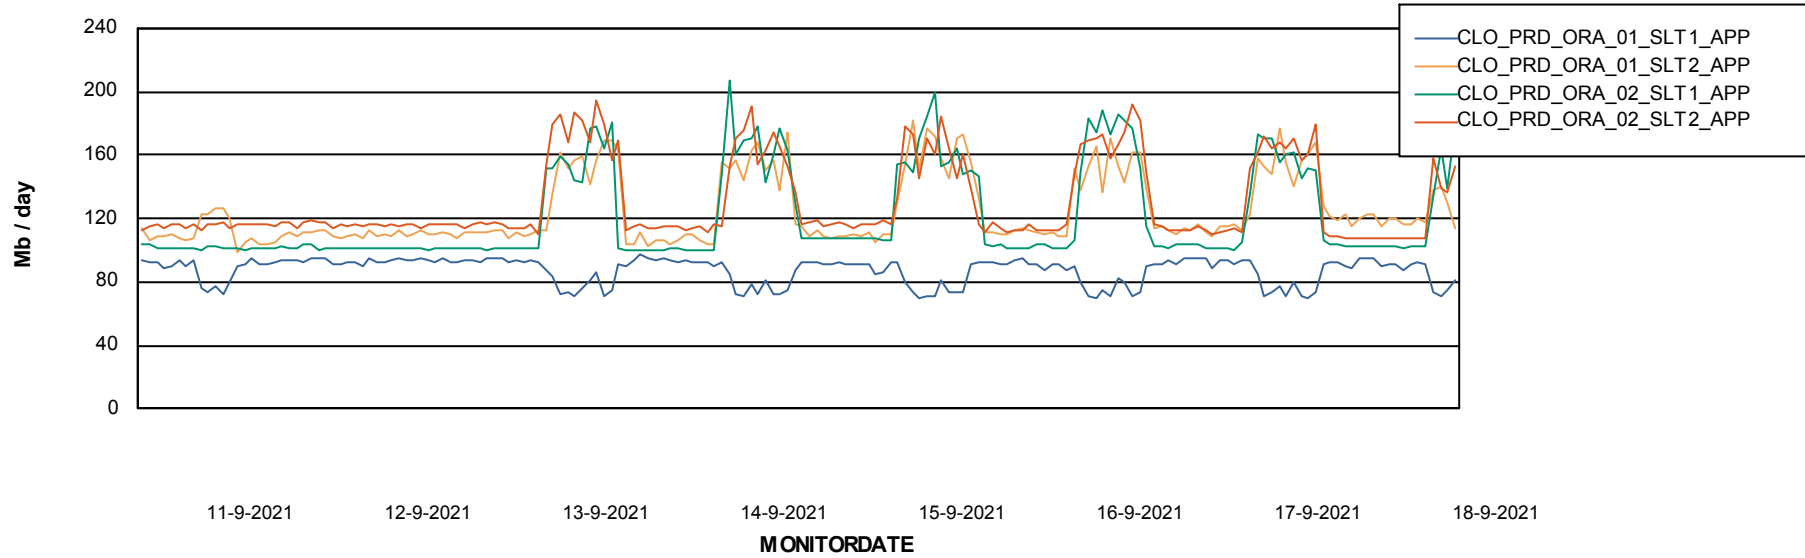

ABSSolute Application Server Services

Avg memory used per ABS Server Service