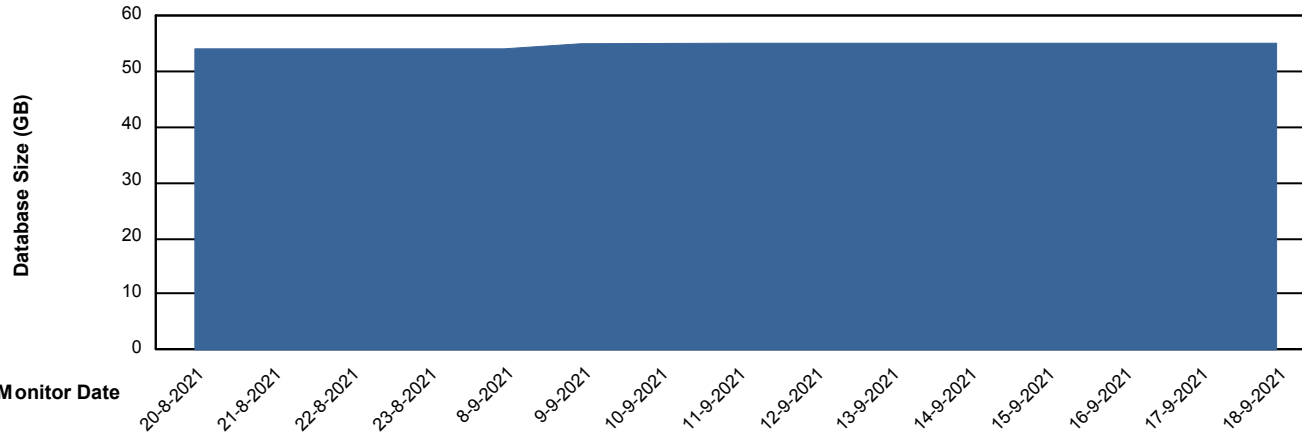

Weekly SLA Customer Report

Customer CIW Production
Database ID 45

Database Performance CIWDB_Production

Weekly SLA Customer Report

Customer CIW Production
Database ID 45

Database Performance CIWDB_Standby

Weekly SLA Customer Report

Customer CIW Production
 Database ID 45

DATABASE SIZE CIWDB_Production

Database growth over last month

Database Tablespace CIWDB_Production

Date	Tablespace Name	Filesize (Gb)	Usedsize (Gb)	Percentage free
18-9-2021	ABSDATA	51	42	18
	INDX	12	6	50
17-9-2021	ABSDATA	51	42	18
	INDX	12	6	50
16-9-2021	ABSDATA	51	42	18
	INDX	12	6	50
15-9-2021	ABSDATA	51	42	18
	INDX	12	6	50
14-9-2021	ABSDATA	51	42	18
	INDX	12	6	50
13-9-2021	ABSDATA	51	41	20
	INDX	12	6	50
12-9-2021	ABSDATA	51	41	20
	INDX	12	6	50