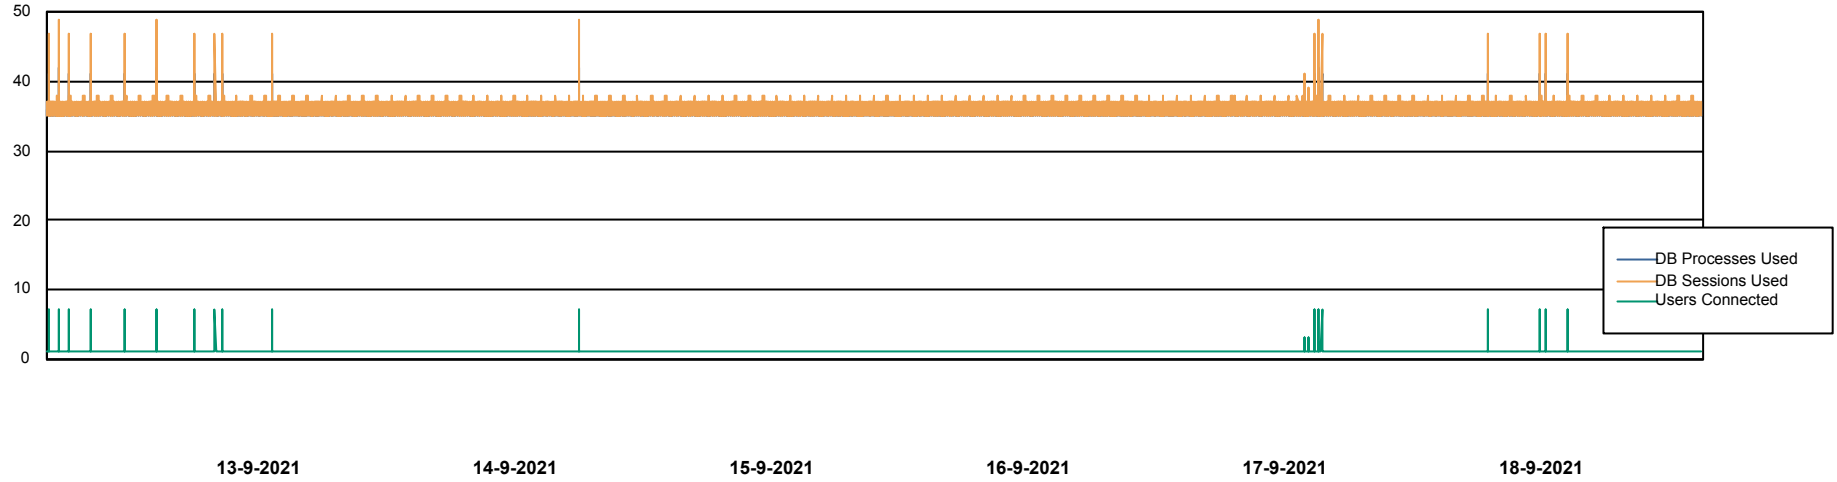

Weekly SLA Customer Report

Customer CIW Production
Database ID 45

Database Performance CIWDB_Production

Weekly SLA Customer Report

Customer CIW Production
Database ID 45

Database Performance CIWDB_Standby

Weekly SLA Customer Report

Customer CIW Production
 Database ID 45

DATABASE SIZE CIWDB_Production

Database growth over last month

Database Tablespace CIWDB_Production

Date	Tablespace Name	Filesize (Gb)	Usedsize (Gb)	Percentage free
18-9-2021	ABSDATA	51	42	18
	INDX	12	6	50
17-9-2021	ABSDATA	51	42	18
	INDX	12	6	50
16-9-2021	ABSDATA	51	42	18
	INDX	12	6	50
15-9-2021	ABSDATA	51	42	18
	INDX	12	6	50
14-9-2021	ABSDATA	51	42	18
	INDX	12	6	50
13-9-2021	ABSDATA	51	41	20
	INDX	12	6	50
12-9-2021	ABSDATA	51	41	20
	INDX	12	6	50