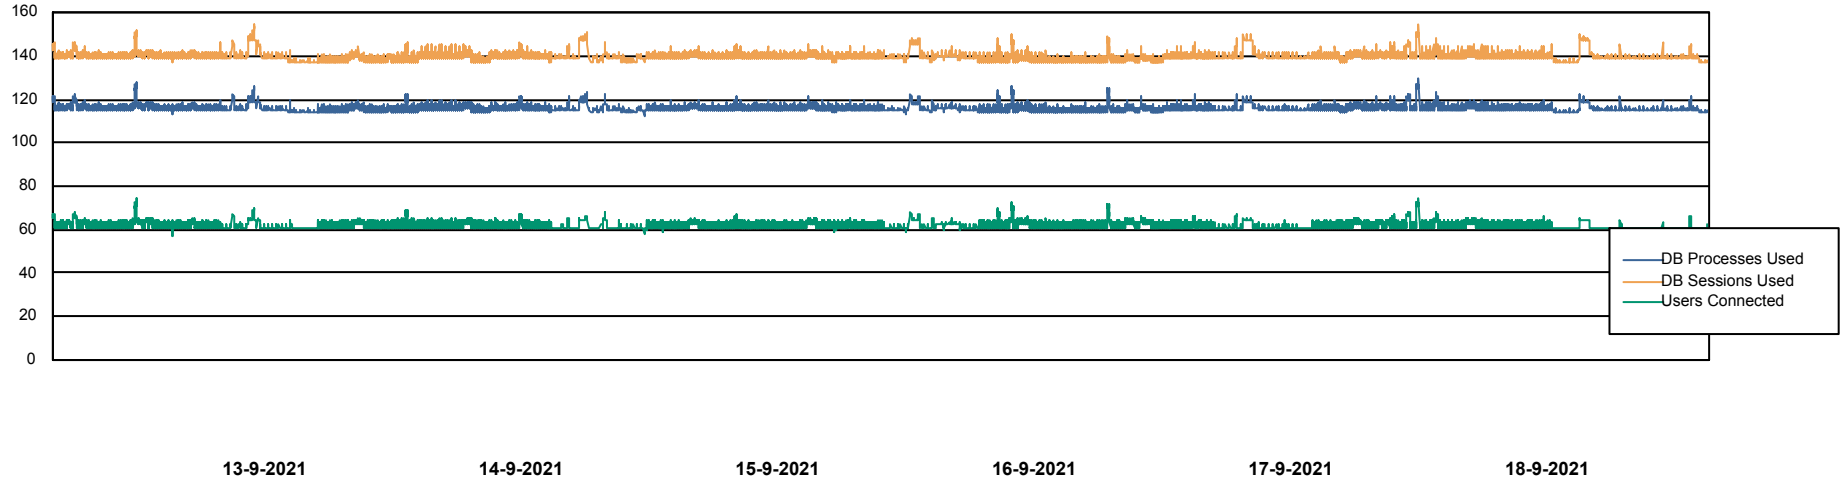

Harddisk Usage CIW_PRD_ORACLE2

	Free disk space on c: (%)	Total disk space on c: (Gb)	Free disk space on d: (%)	Total disk space on d: (Gb)	Free disk space on e: (%)	Total disk space on e: (Gb)
18-9-2021	92	701	66	700	100	830
17-9-2021	92	701	65	700	100	830
16-9-2021	92	701	65	700	100	830
15-9-2021	92	701	65	700	100	830
14-9-2021	92	701	66	700	100	830
13-9-2021	92	701	66	700	100	830
12-9-2021	92	701	66	700	100	830

Weekly SLA Customer Report

Customer CIW Production
Database ID 45

Database Performance CIWDB_Production

Weekly SLA Customer Report

Customer CIW Production
Database ID 45

Database Performance CIWDB_Standby

Weekly SLA Customer Report