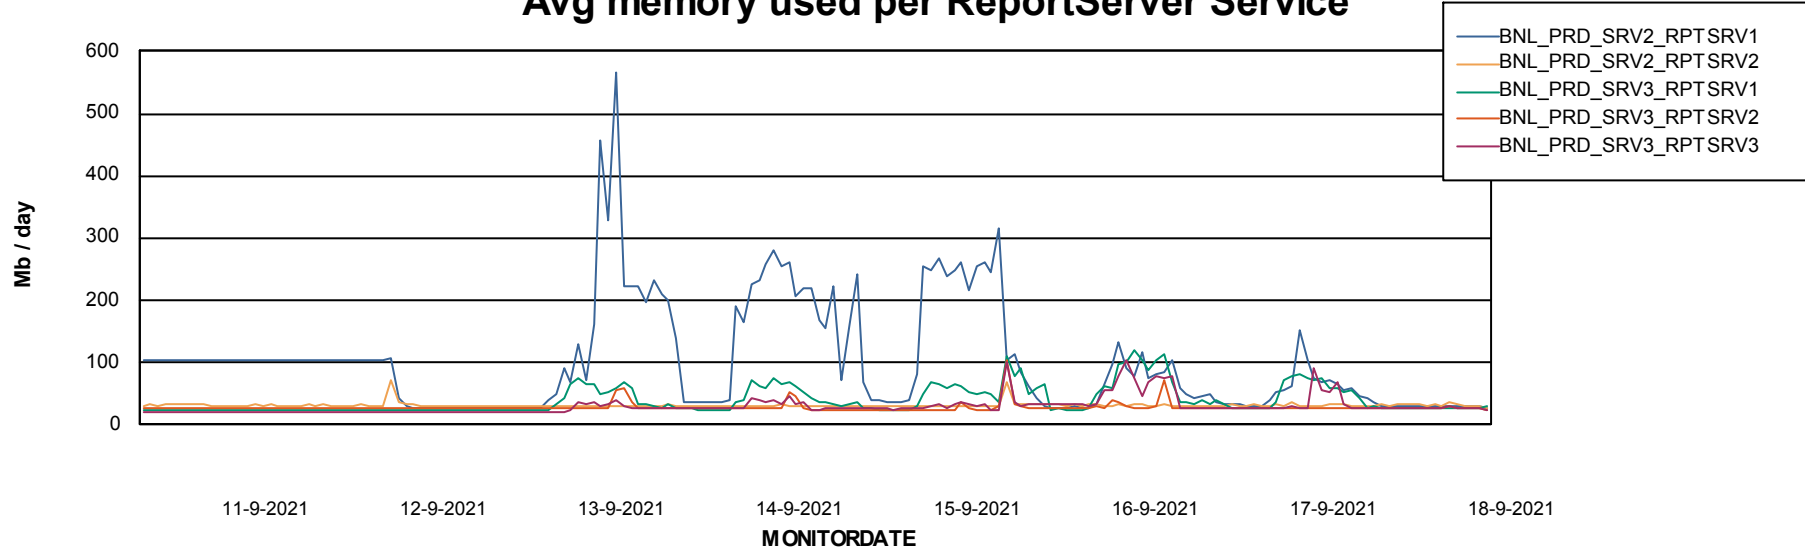

ABSolute Web Component Services

Avg memory used per ReportServer Service