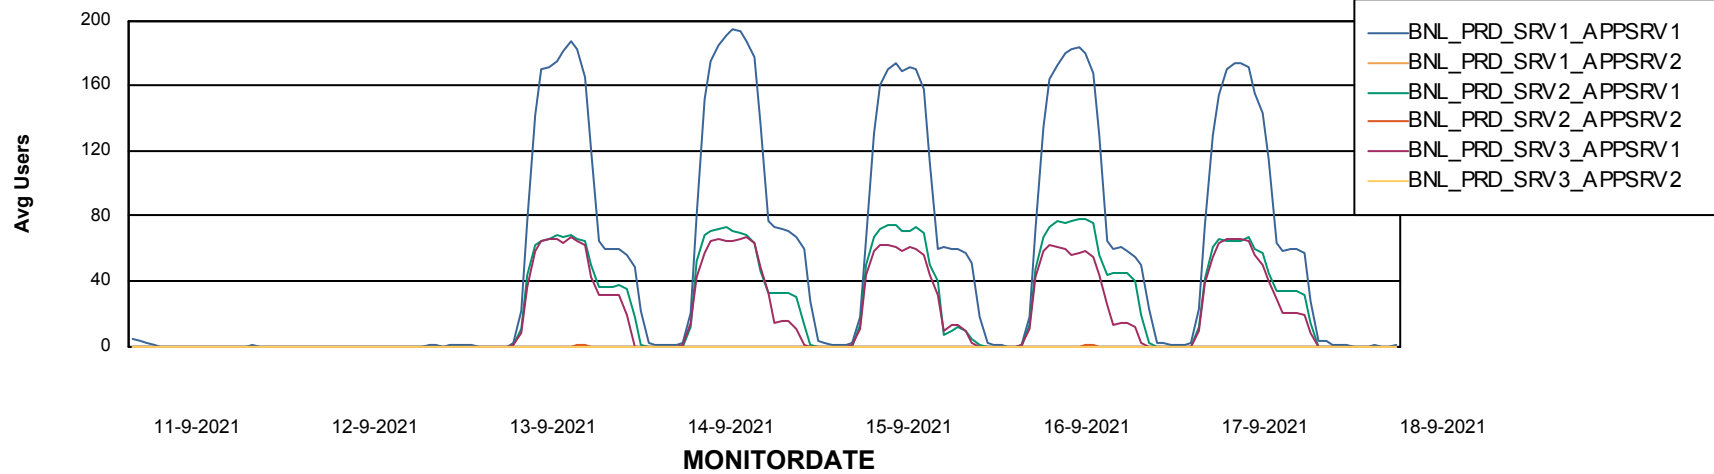

Database Performance BNLDB_Production

Weekly SLA Customer Report

Customer BNL_Production
 Database ID 83

DATABASE SIZE BNLDB_Production

Database growth over last month

Database Tablespace BNLDB_Production

Date	Tablespace Name	Filesize (Gb)	Usedsize (Gb)	Percentage free
18-9-2021	ABSDATA	122	67	45
	INDX	340	130	62
17-9-2021	ABSDATA	122	67	45
	INDX	340	130	62
16-9-2021	ABSDATA	122	67	45
	INDX	340	130	62
15-9-2021	ABSDATA	122	67	45
	INDX	340	130	62
14-9-2021	ABSDATA	122	67	45
	INDX	340	130	62
13-9-2021	ABSDATA	122	67	45
	INDX	340	130	62
12-9-2021	ABSDATA	122	67	45
	INDX	340	129	62

Weekly SLA Customer Report

Customer BNL_Production
Database ID 83

ABSSolute Application Server Services

Avg memory used per ABS Server Service

Avg users per day per ABS server

Weekly SLA Customer Report

Customer BNL_Production
Database ID 83