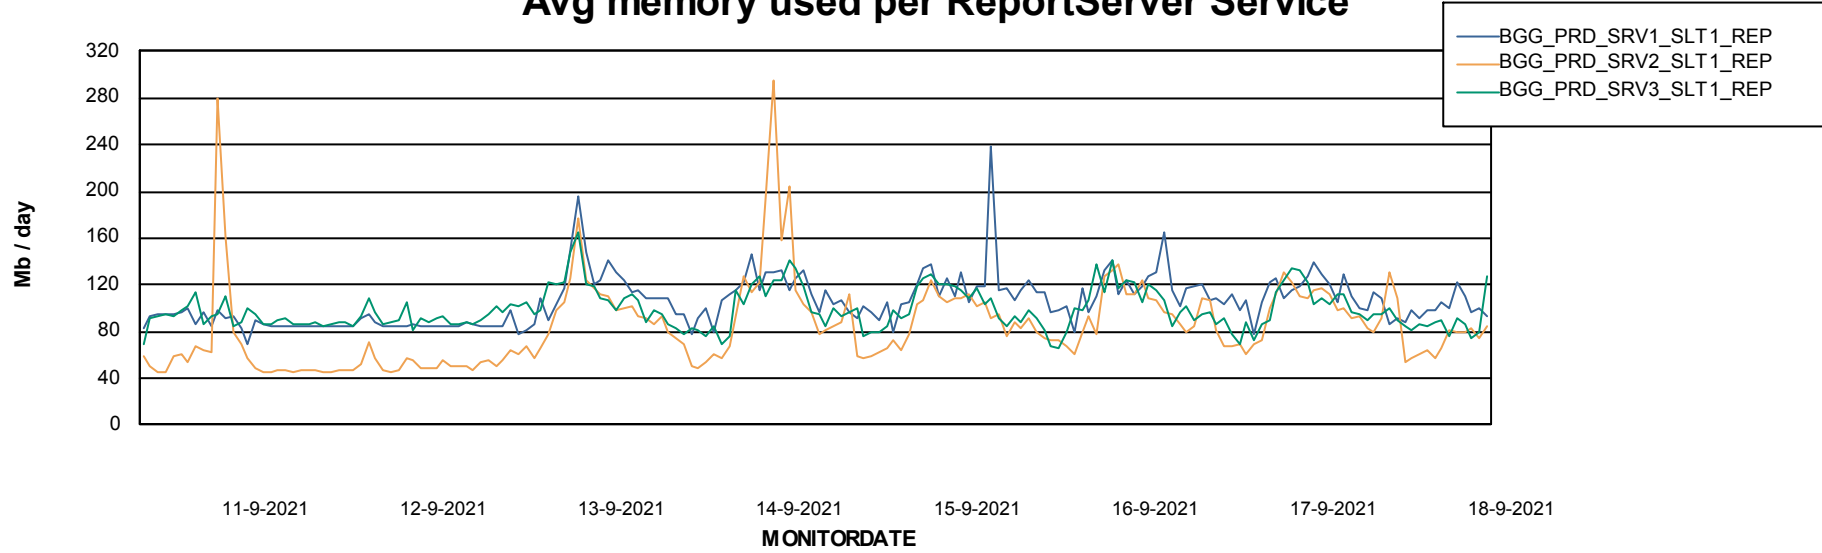

ABSSolute Application ReportServer Services

Avg memory used per ReportServer Service