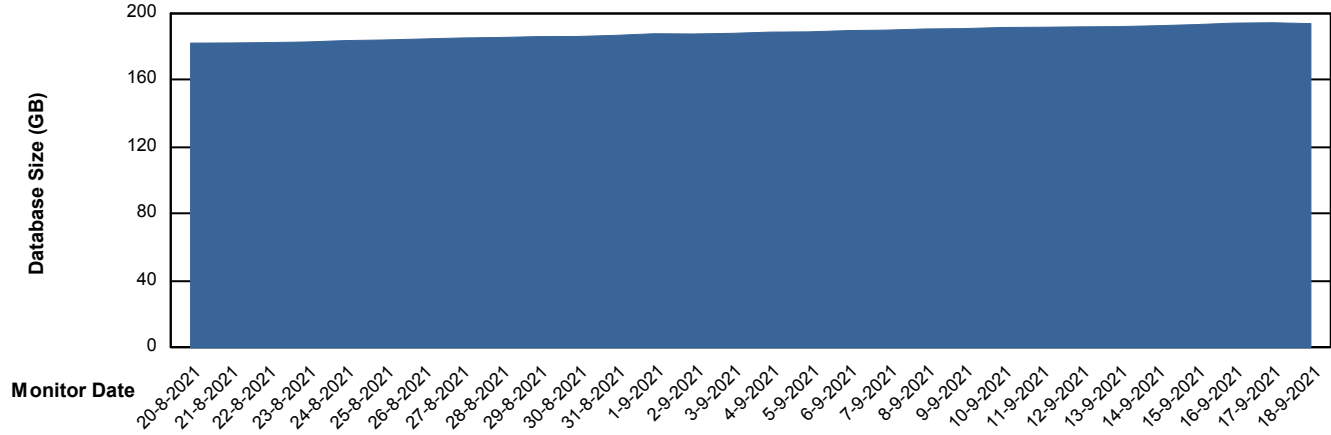

DATABASE SIZE BGGDB_BI

Database growth over last month