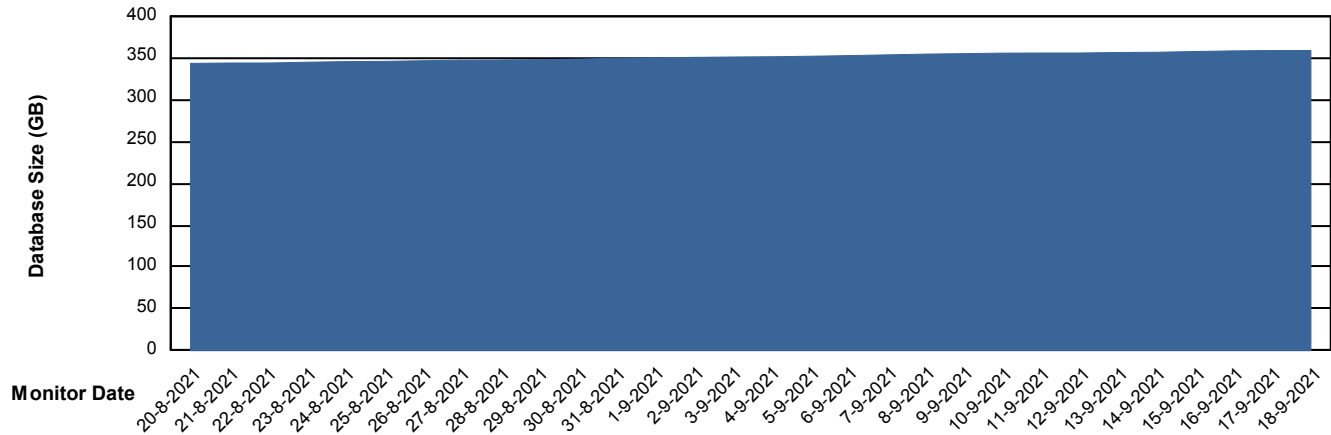

DATABASE SIZE BGGDB_Production

Database growth over last month