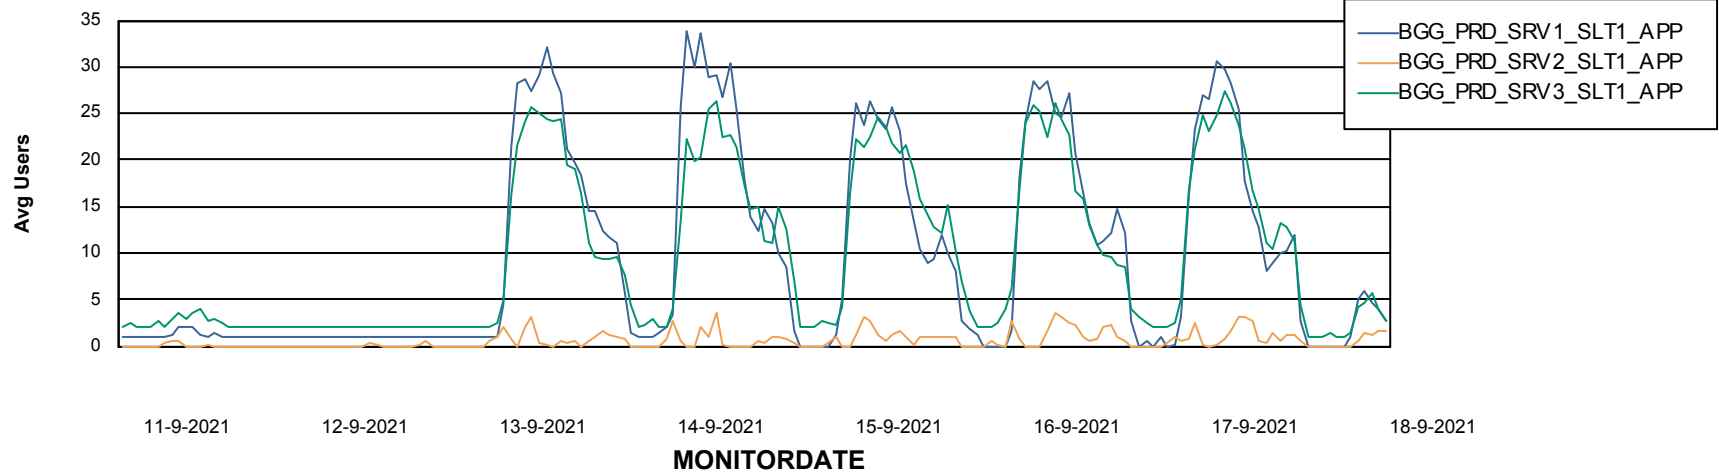

Avg users per day per ABS server