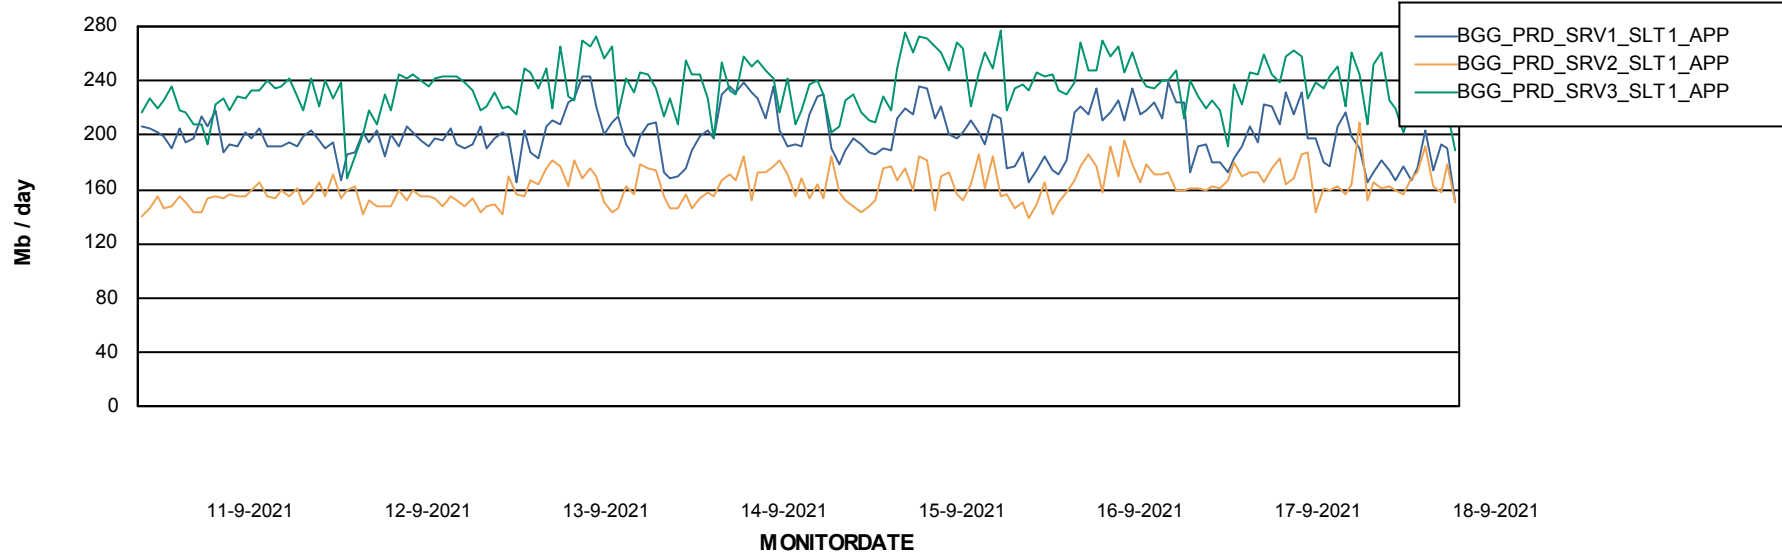

ABSSolute Application Server Services

Avg memory used per ABS Server Service