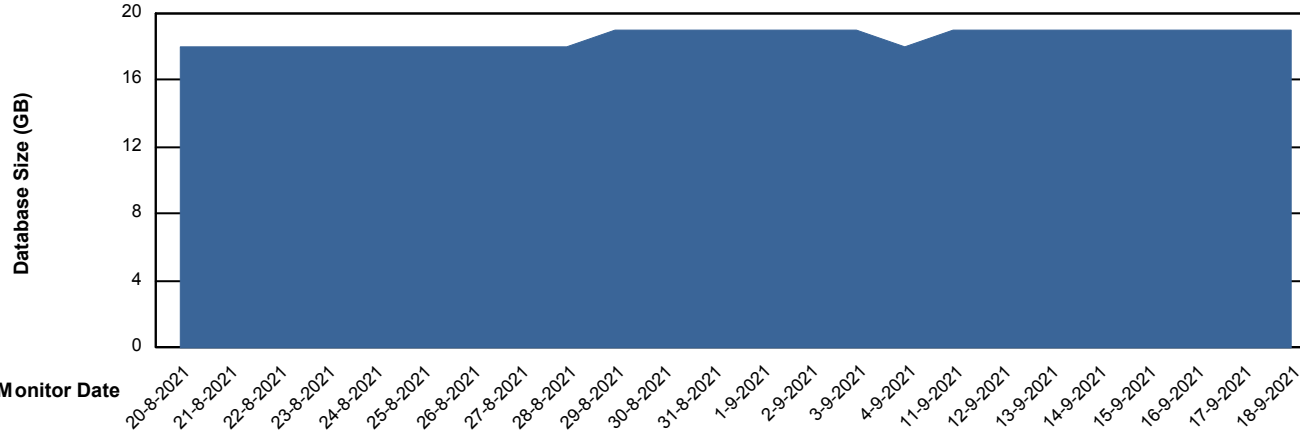

DATABASE SIZE BCMDB_ABS1 Production Database

Database growth over last month

Database Tablespace BCMDB_ABS1 Production Database

Date	Tablespace Name	Filesize (Gb)	Usedsize (Gb)	Percentage free
18-9-2021	ABSDATA	6	4	20
	INDX	11	9	20
17-9-2021	ABSDATA	6	4	20
	INDX	11	9	20
16-9-2021	ABSDATA	6	4	20
	INDX	11	9	20
15-9-2021	ABSDATA	6	4	20
	INDX	11	9	20
14-9-2021	ABSDATA	6	4	20
	INDX	11	9	20
13-9-2021	ABSDATA	6	4	20
	INDX	11	9	20
12-9-2021	ABSDATA	6	4	20
	INDX	11	9	20