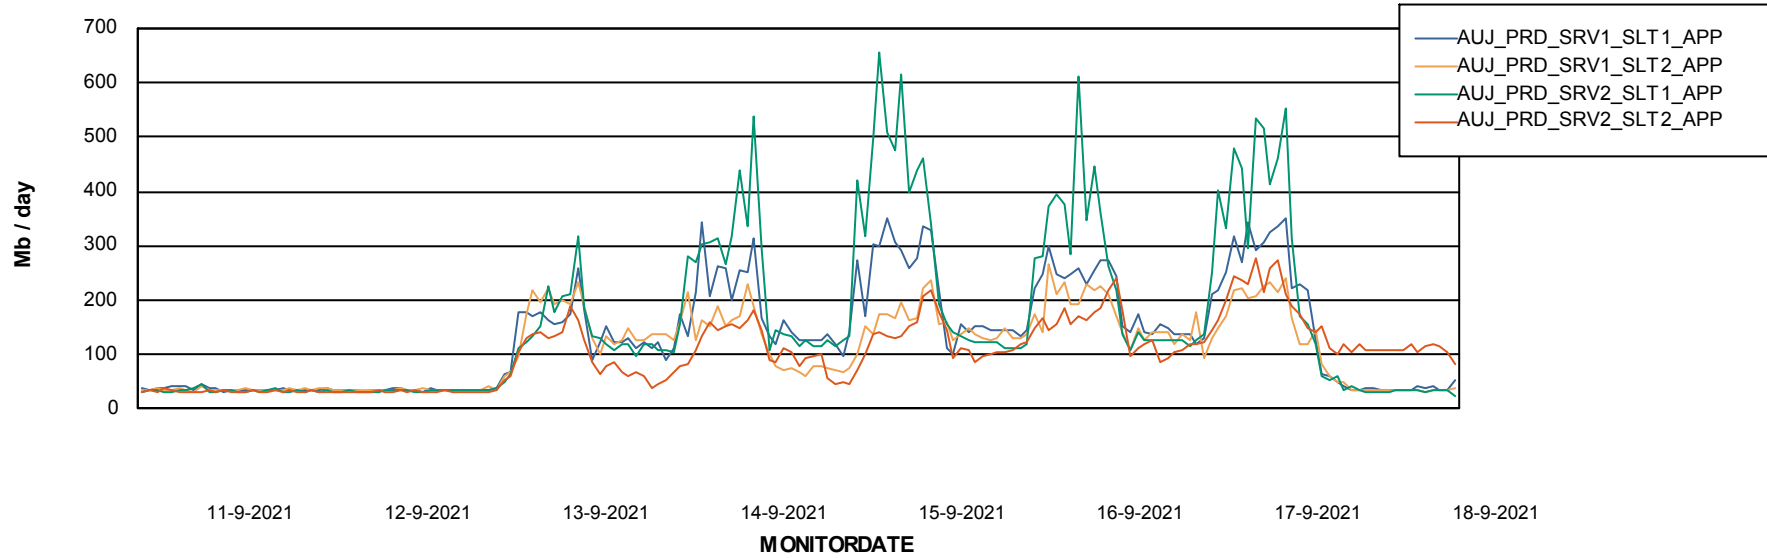

ABSSolute Application Server Services

Avg memory used per ABS Server Service