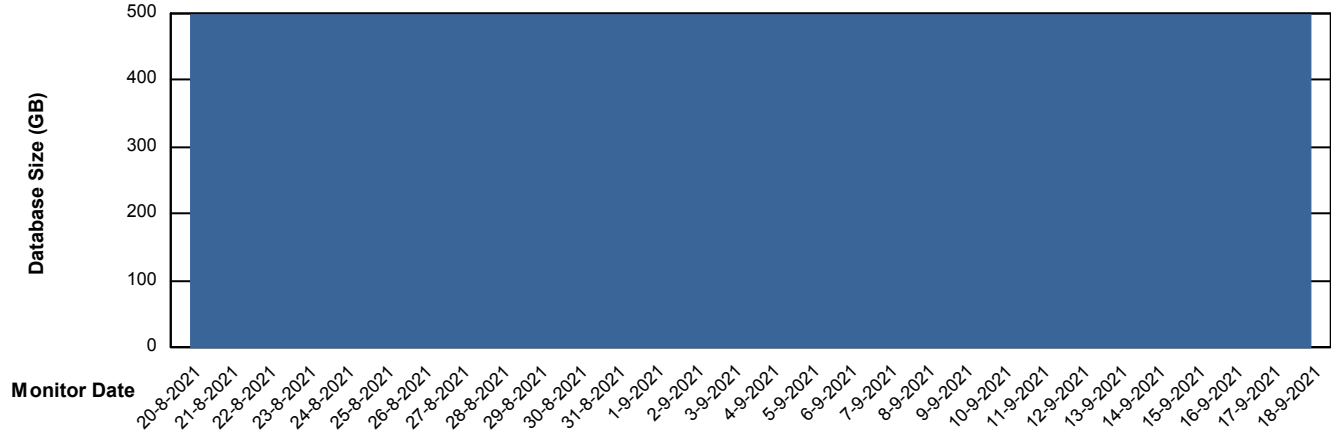

Database growth over last month

Weekly SLA Customer Report

Customer AUJ_Production
Database ID 41

DATABASE SIZE AUJDB_BI_TS1

Database growth over last month

Weekly SLA Customer Report

Customer AUJ_Production
 Database ID 41