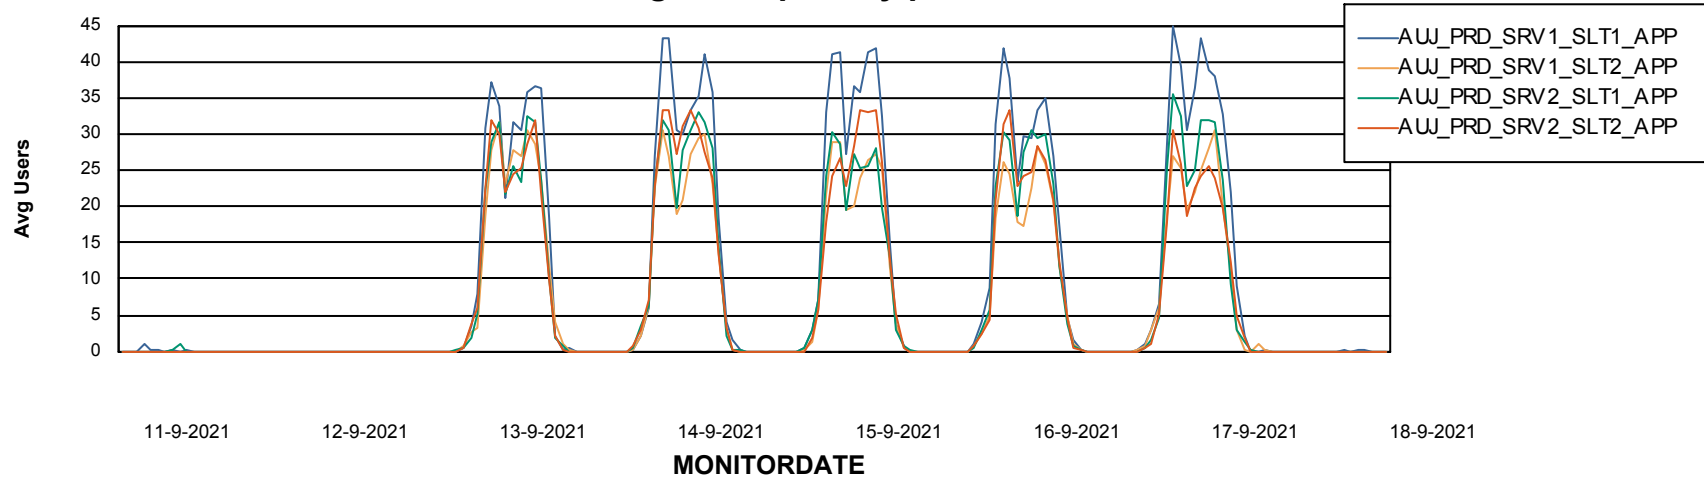

Avg users per day per ABS server