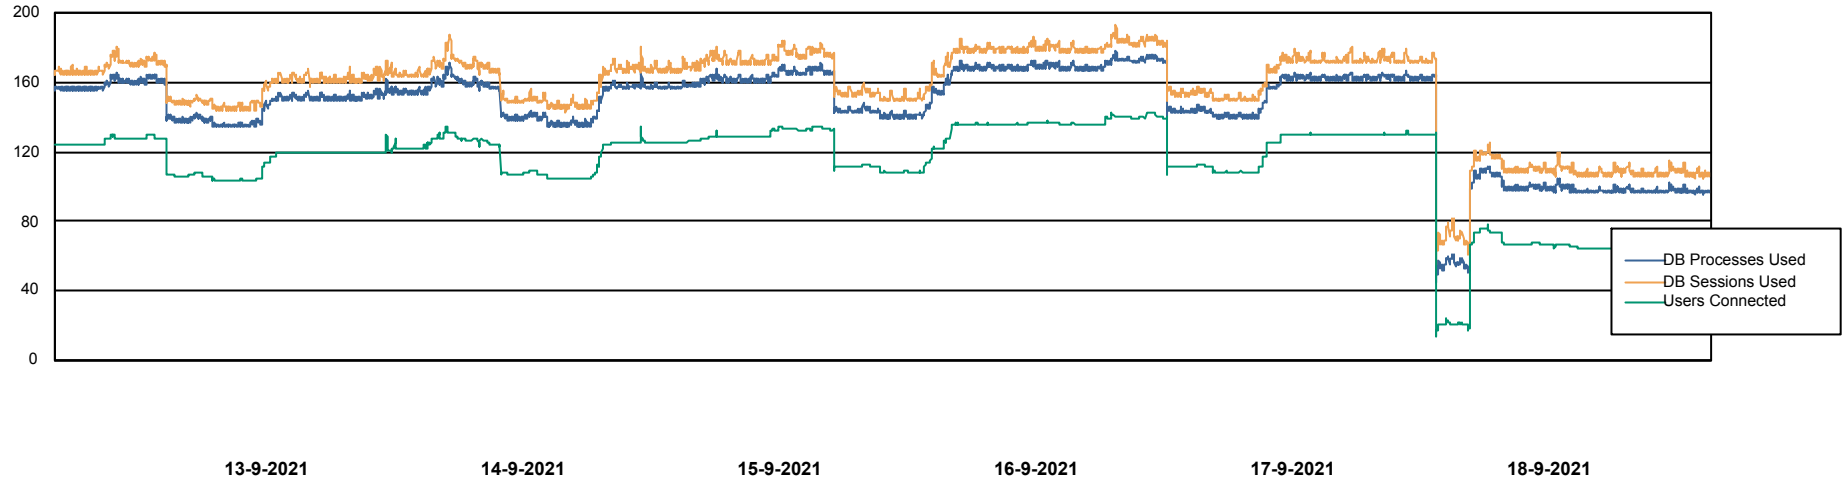

Weekly SLA Customer Report

Customer AUJ_Production
Database ID 41

Harddisk Usage AUJ_PRD_ORACLE_BI1

| | Free disk space on / (%) | Total disk space on / (Gb) | Used disk space on / (Gb) |
|-----------|--------------------------|----------------------------|---------------------------|
| 18-9-2021 | 13 | 526 | 431 |
| 17-9-2021 | 12 | 526 | 438 |
| 16-9-2021 | 17 | 526 | 415 |
| 15-9-2021 | 17 | 526 | 415 |
| 14-9-2021 | 17 | 526 | 415 |
| 13-9-2021 | 17 | 526 | 414 |
| 12-9-2021 | 17 | 526 | 416 |

Weekly SLA Customer Report

Customer AUJ_Production
Database ID 41

Database Performance AUJ_DB4_Primary

Weekly SLA Customer Report

Customer AUJ_Production
Database ID 41

Database Performance AUJ_DB5_Standby