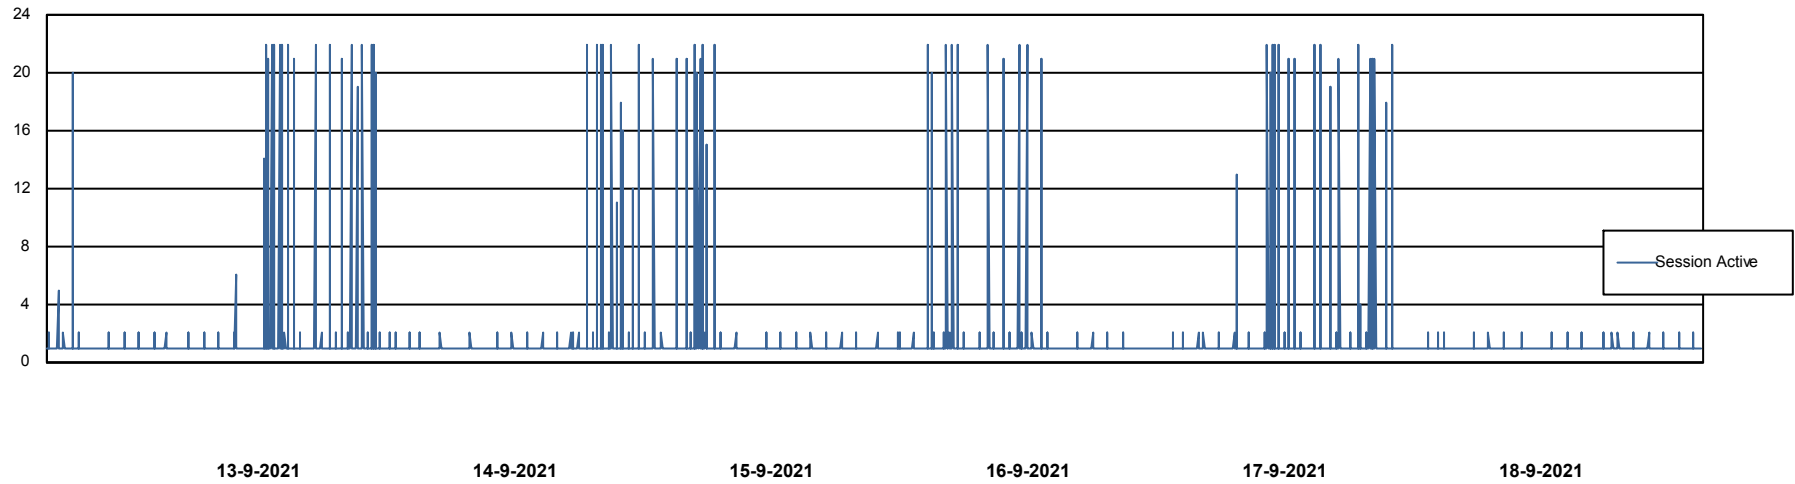

Database Performance AUJ_DB6_Standby2