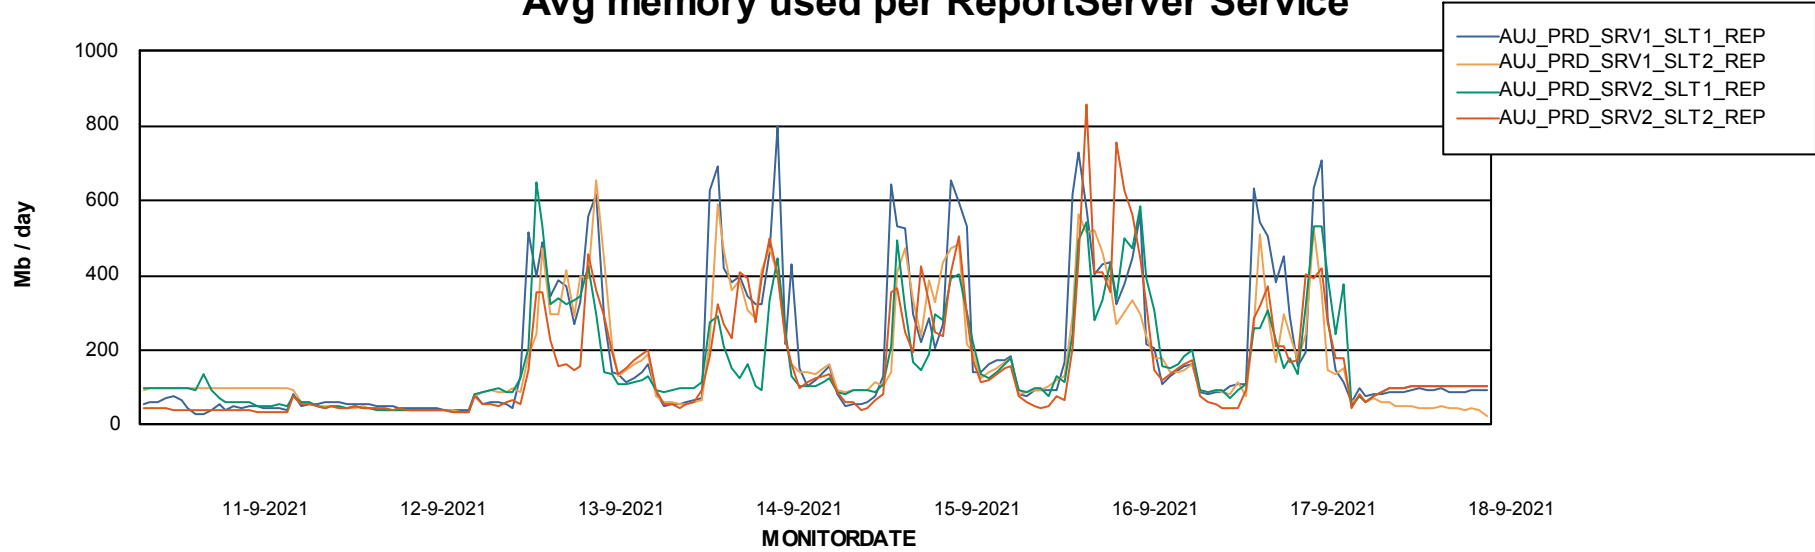

Avg memory used per ABS Server Service

Avg users per day per ABS server

Weekly SLA Customer Report

Customer AUJ_Production
Database ID 41

ABSSolute Application ReportServer Services

Avg memory used per ReportServer Service