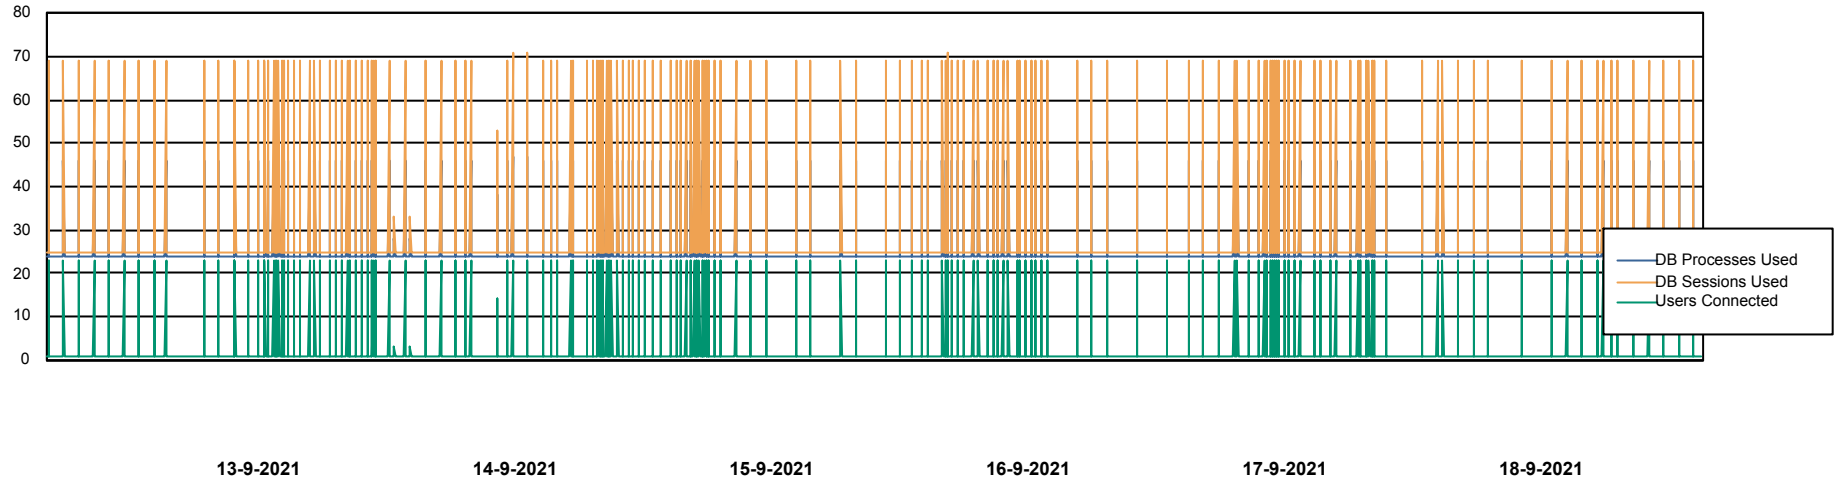

Weekly SLA Customer Report

Customer AUJ_Production
Database ID 41

Database Performance AUJ_DB4_Primary

Weekly SLA Customer Report

Customer AUJ_Production
Database ID 41

Database Performance AUJ_DB5_Standby

Weekly SLA Customer Report

Customer AUJ_Production
Database ID 41

Database Performance AUJ_DB6_Standby2

Weekly SLA Customer Report

Customer AUJ_Production
Database ID 41

Database Performance AUJDB_BI

Weekly SLA Customer Report