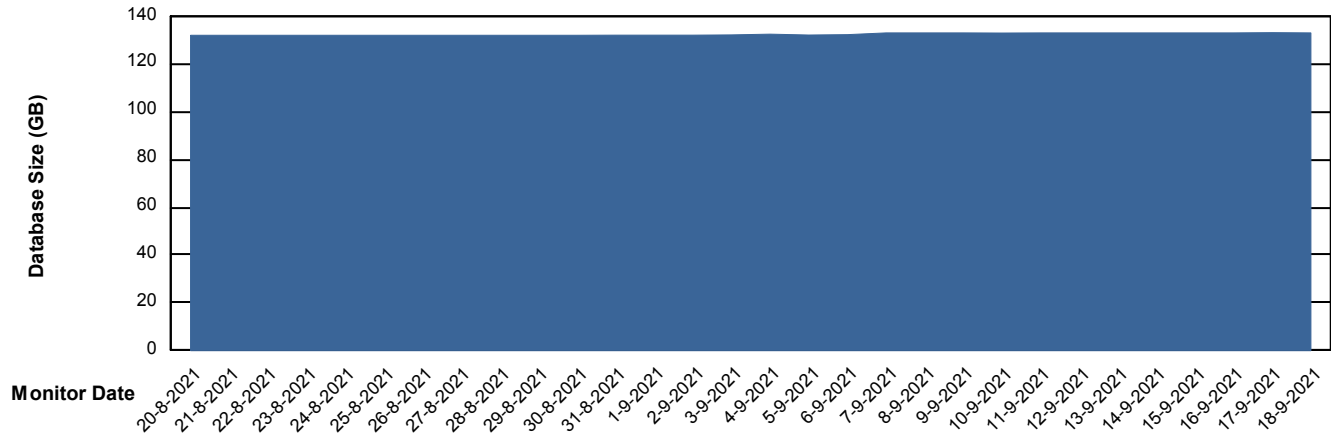

Customer AUJ_Production
Database ID 41

Database Performance AUJDB_BI_TS1

Weekly SLA Customer Report

Customer AUJ_Production
Database ID 41

DATABASE SIZE AUJ_DB4_Primary

Database growth over last month

DATABASE SIZE AUJDB_BI

Database growth over last month

Weekly SLA Customer Report

Customer AUJ_Production
Database ID 41

DATABASE SIZE AUJDB_BI_TS1

Database growth over last month

Weekly SLA Customer Report

Customer AUJ_Production
 Database ID 41