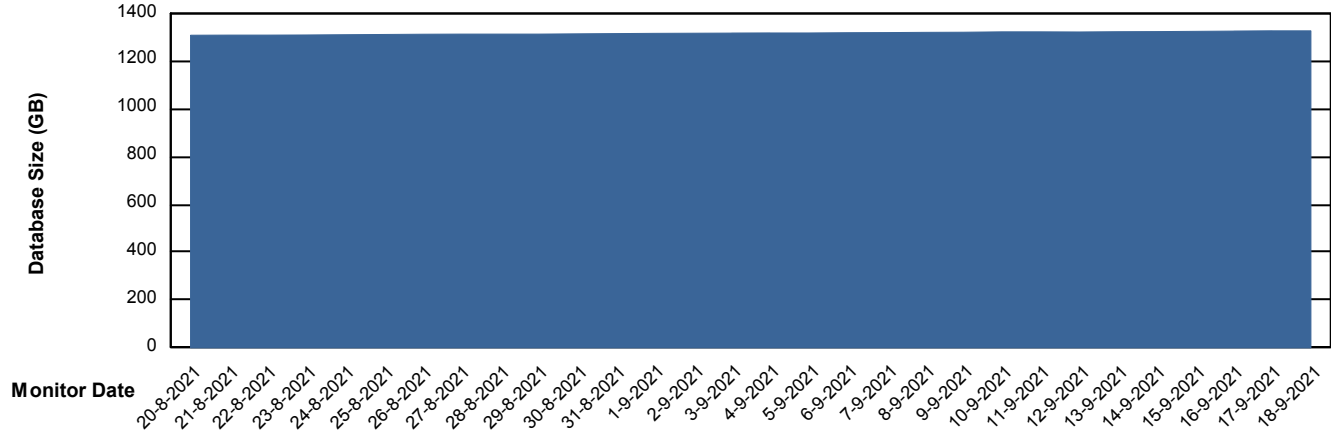

Customer AUJ_Production
Database ID 41

Database Performance AUJDB_BI_TS1

Weekly SLA Customer Report

Customer AUJ_Production
Database ID 41

DATABASE SIZE AUJ_DB4_Primary

Database growth over last month

DATABASE SIZE AUJDB_BI

Database growth over last month

Weekly SLA Customer Report

Customer AUJ_Production
Database ID 41

DATABASE SIZE AUJDB_BI_TS1

Database growth over last month

Weekly SLA Customer Report

Customer AUJ_Production
 Database ID 41