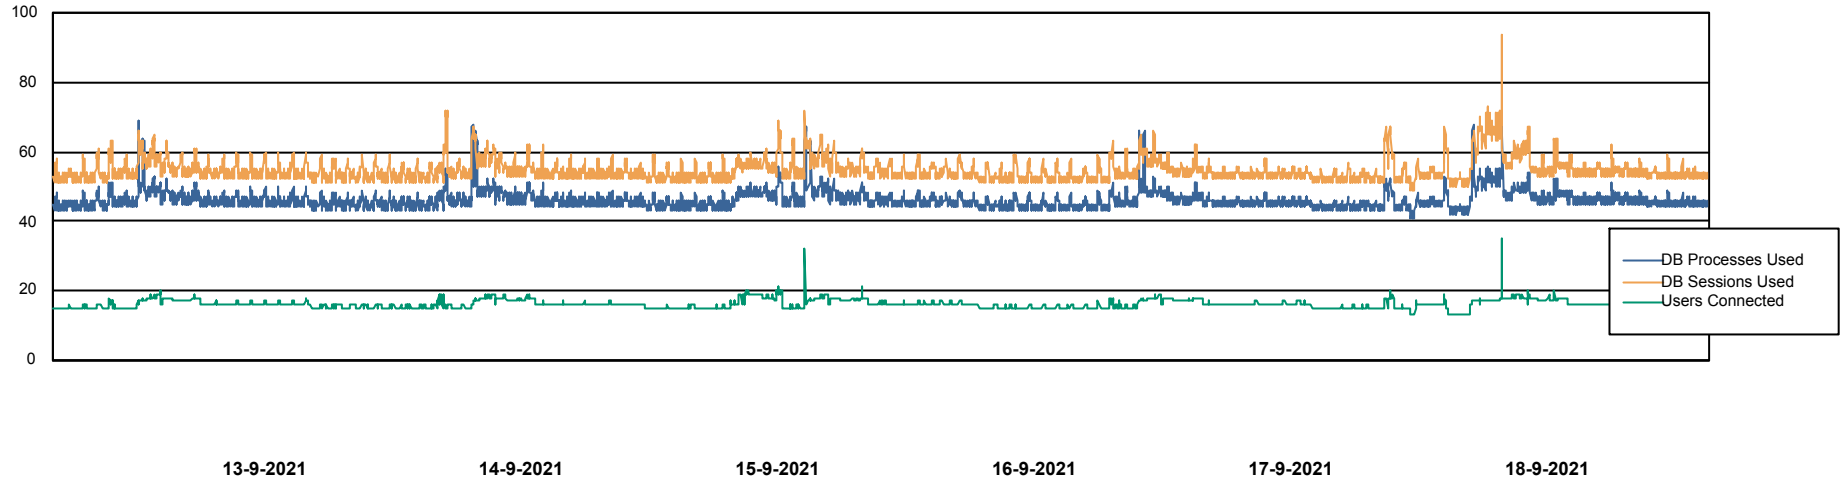

Weekly SLA Customer Report

Customer AUJ_Production
Database ID 41

Database Performance AUJ_DB6_Standby2

Weekly SLA Customer Report

Customer AUJ_Production
Database ID 41

Database Performance AUJDB_BI

Weekly SLA Customer Report