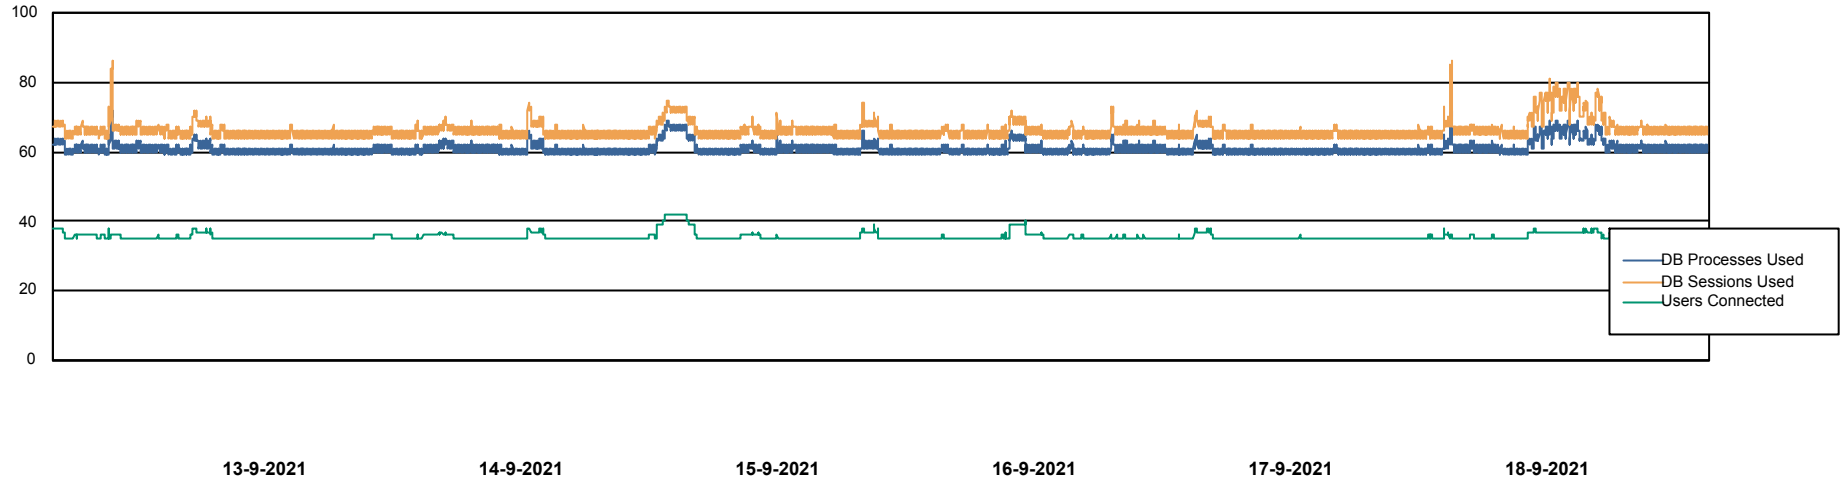

Database Performance AUJDB_BI_TS1