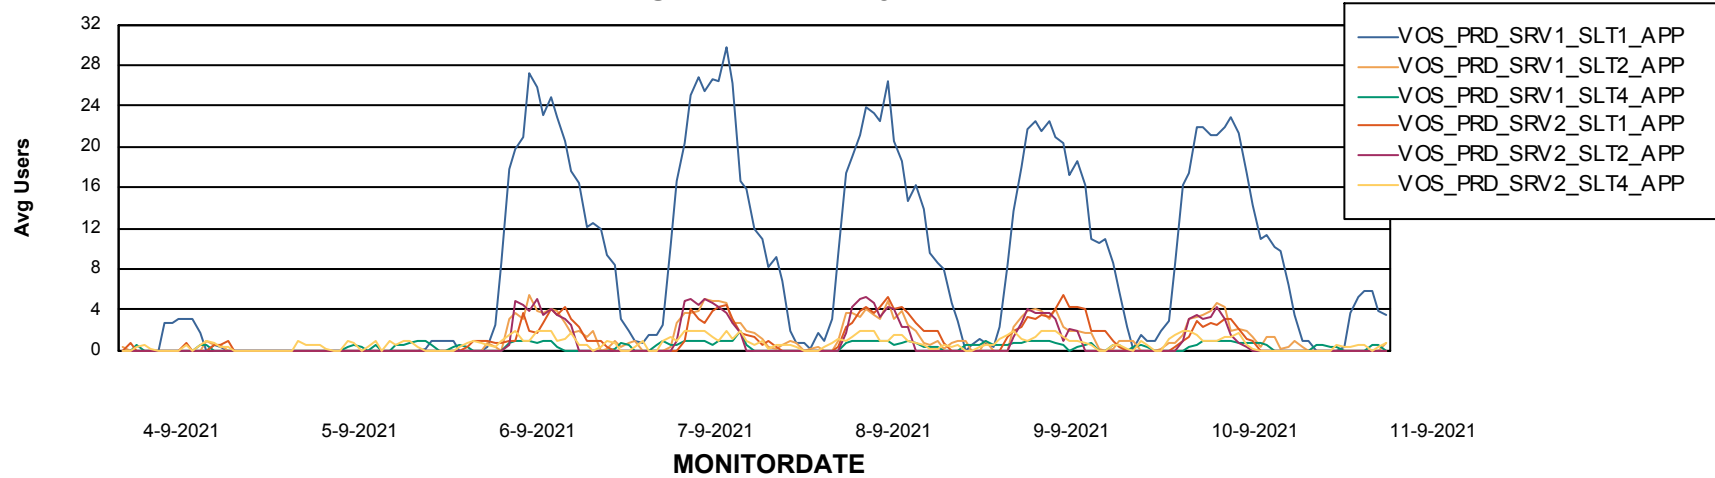

Avg users per day per ABS server