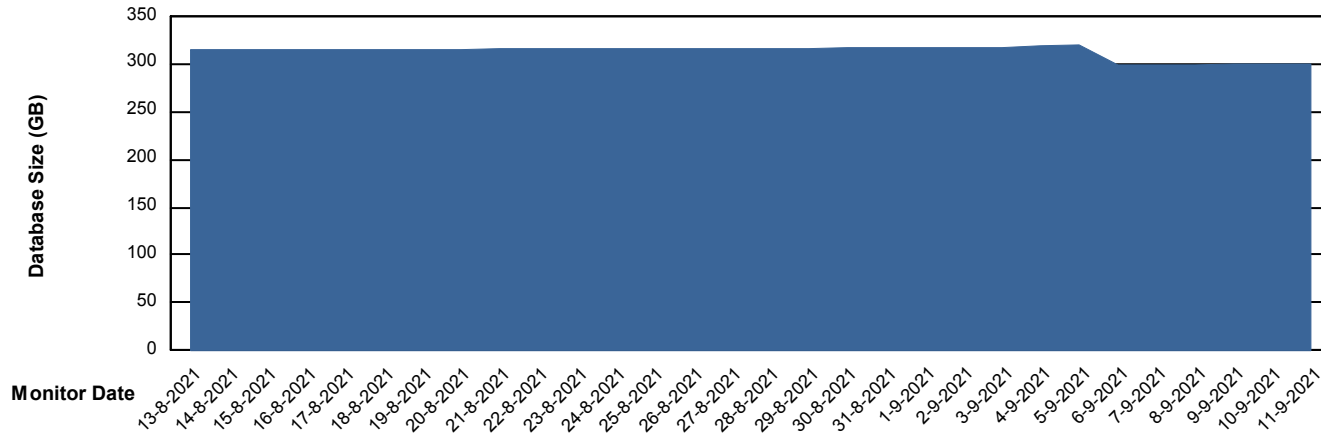

DATABASE SIZE VOSDB_Production

Database growth over last month