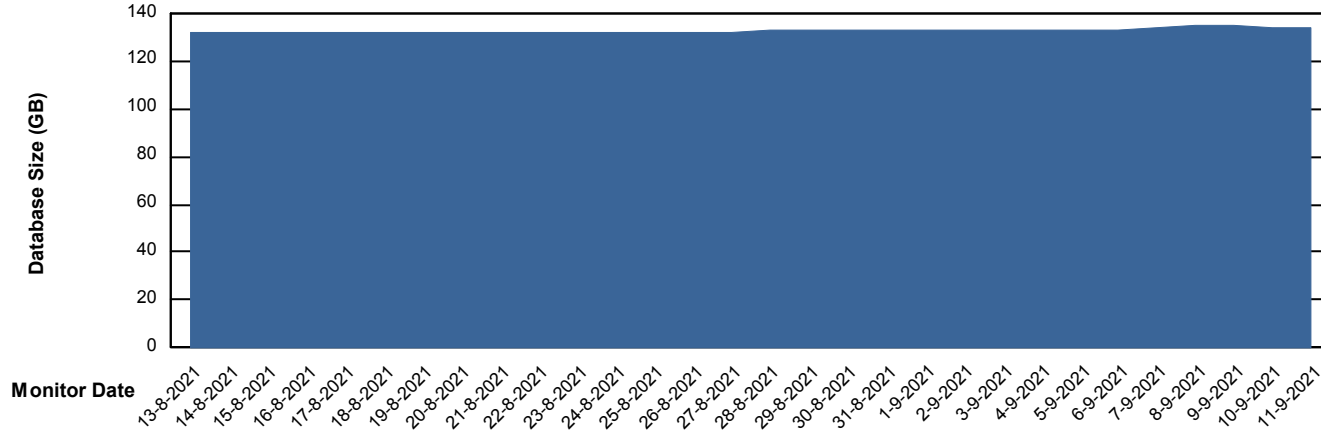

DATABASE SIZE VOSDB_BI

Database growth over last month