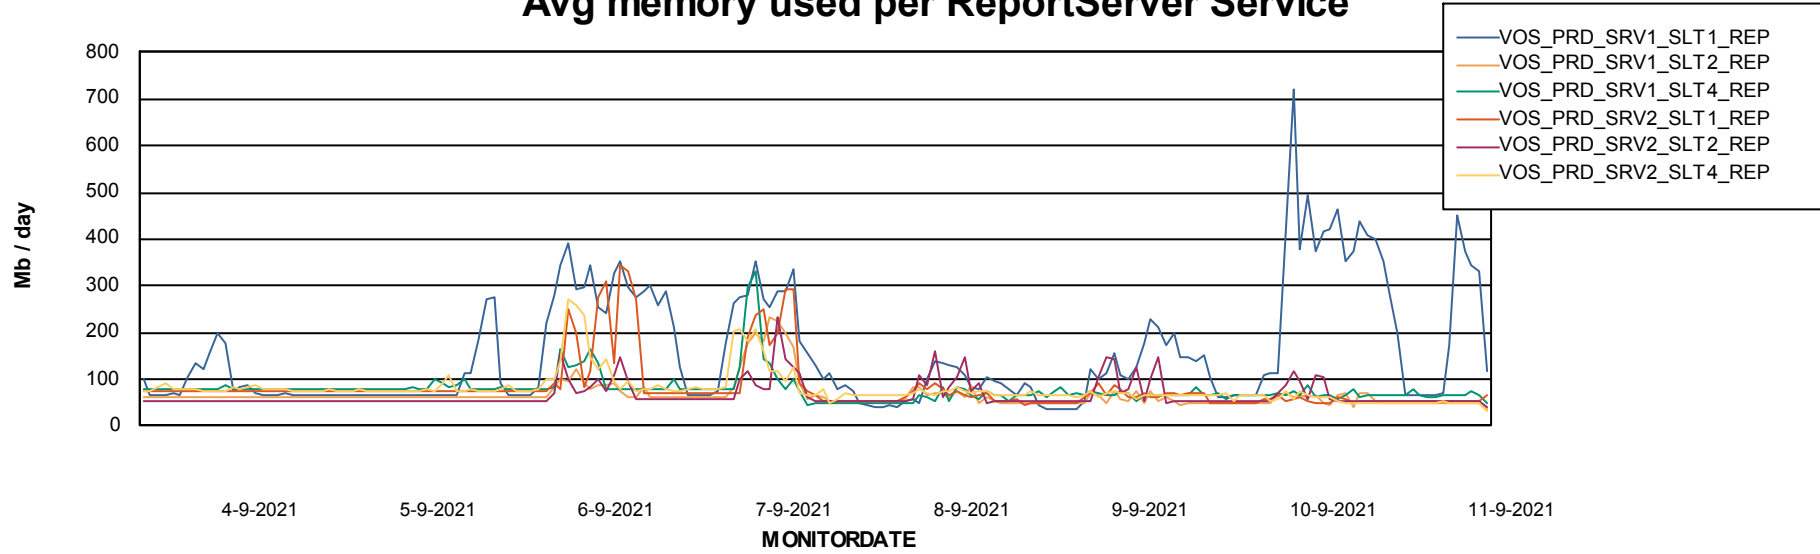

ABSSolute Application ReportServer Services

Avg memory used per ReportServer Service