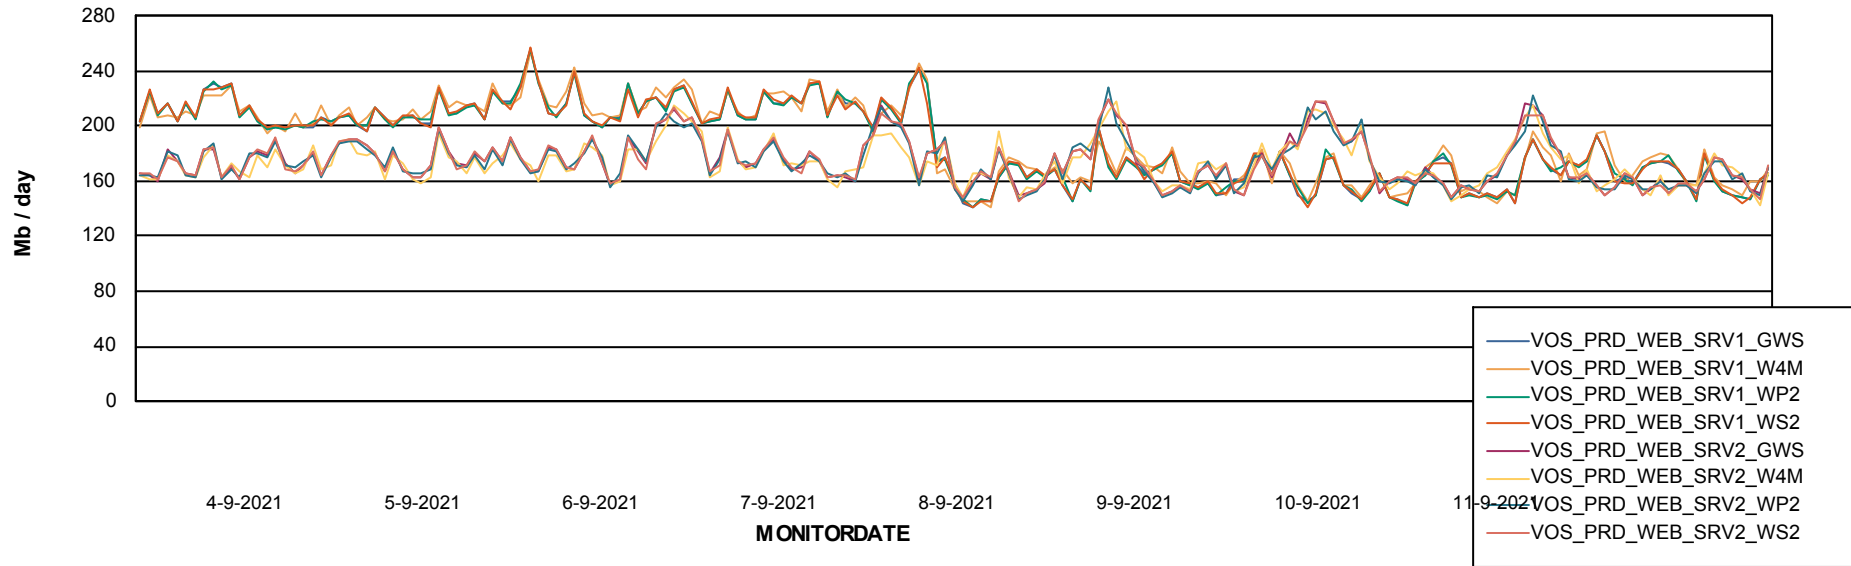

ABSSolute Web Component Services

Avg memory used per ABS Web component