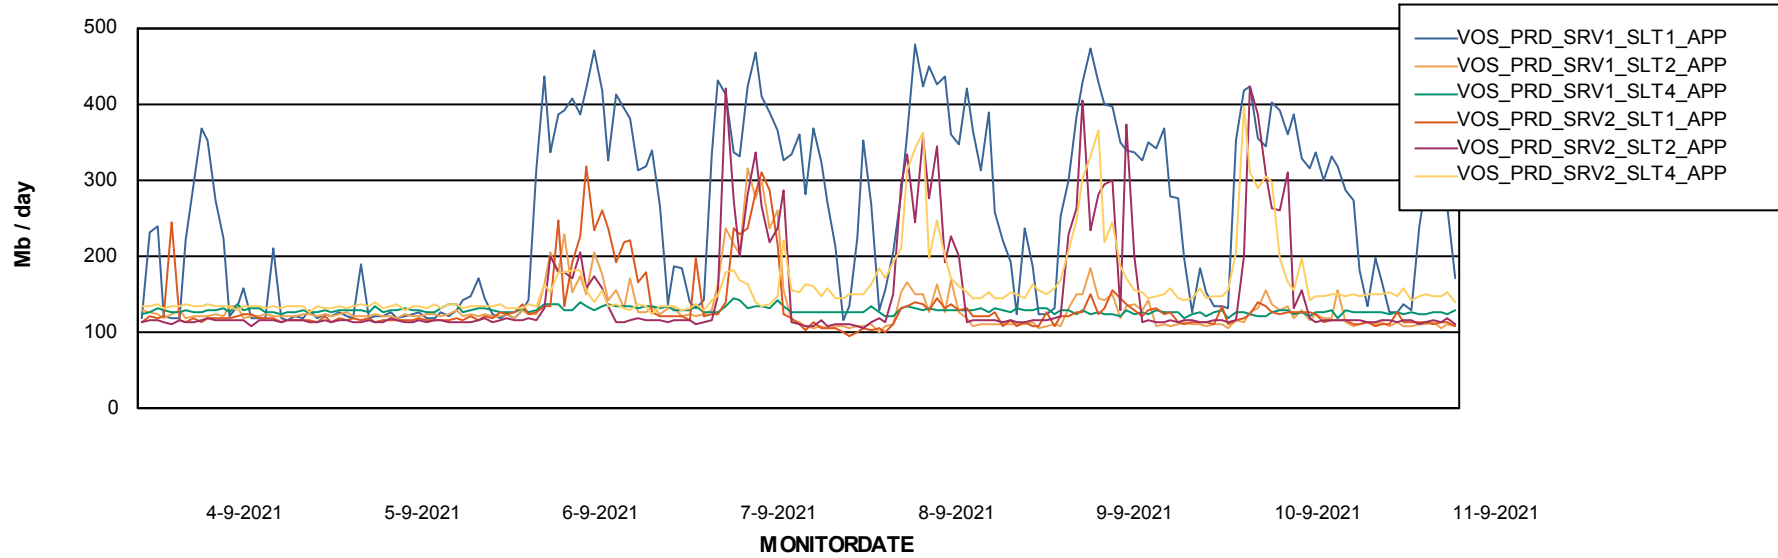

ABSSolute Application Server Services

Avg memory used per ABS Server Service