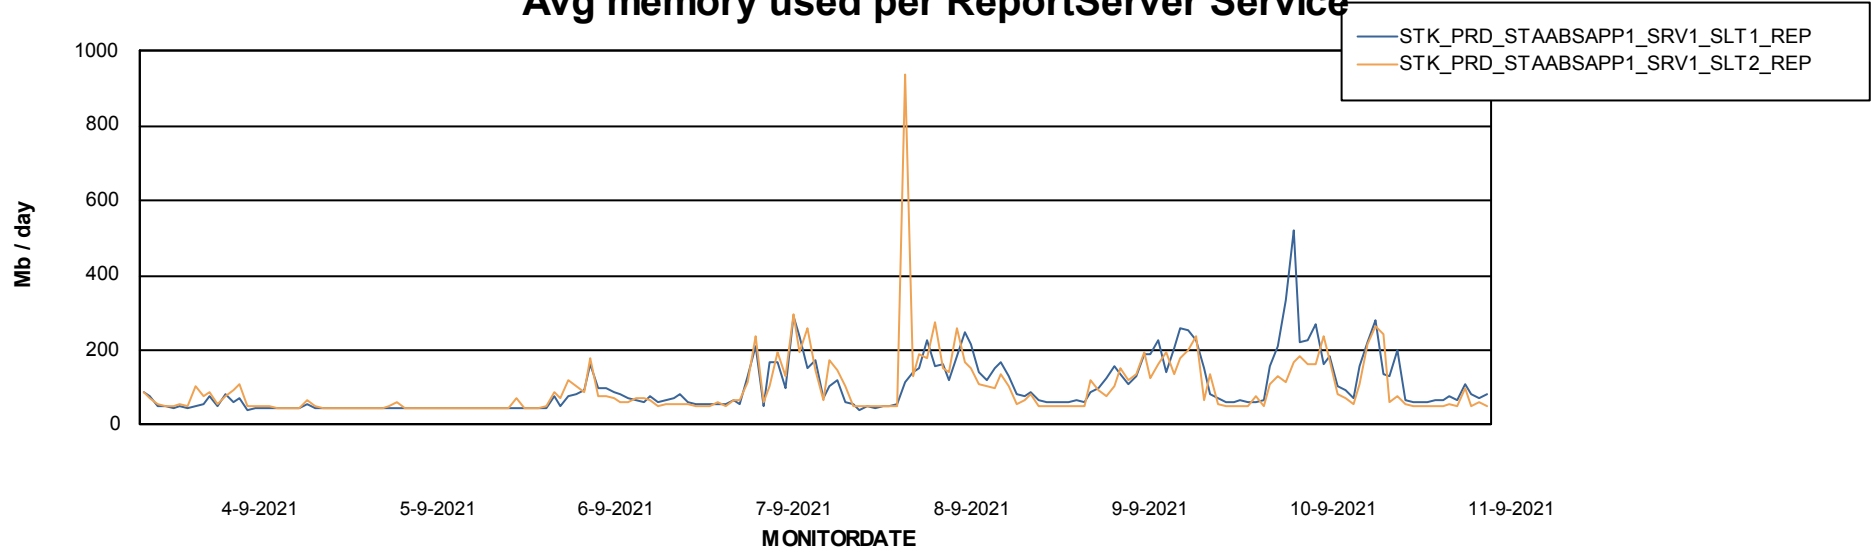

Avg memory used per ABS Server Service

Avg users per day per ABS server

Weekly SLA Customer Report

Customer STK_Production
Database ID 82

ABSSolute Application ReportServer Services

Avg memory used per ReportServer Service