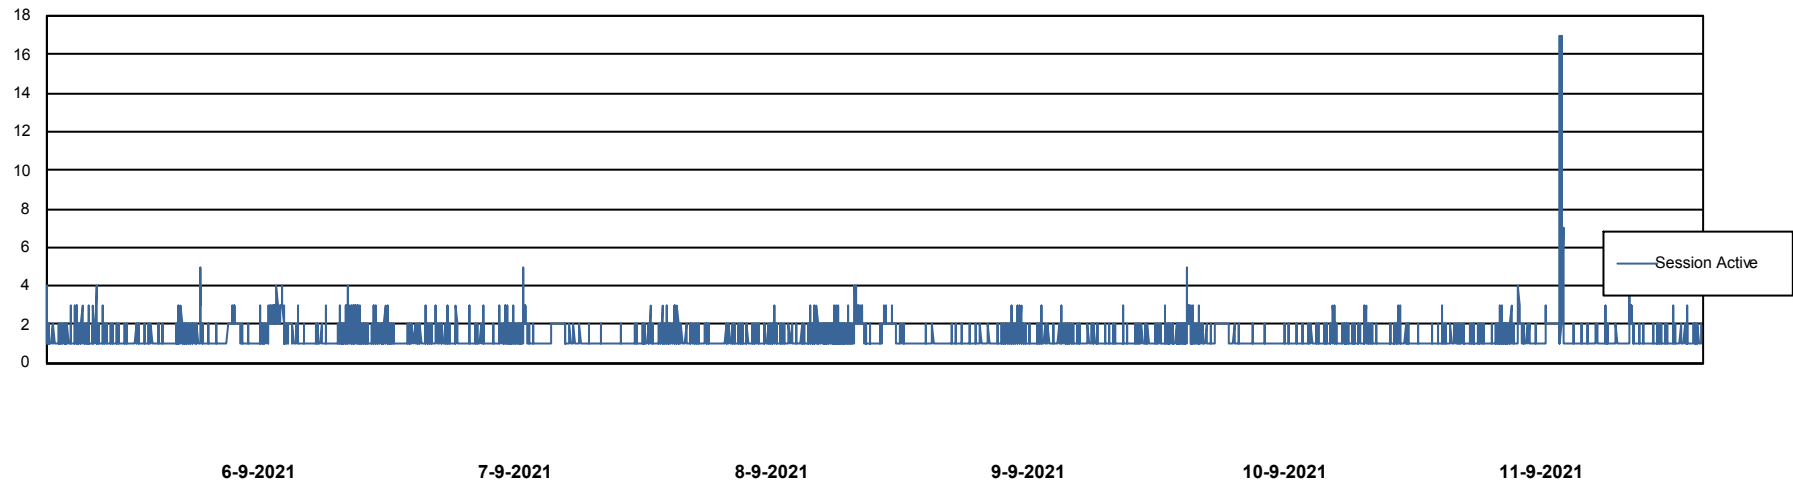

Weekly SLA Customer Report

Customer STK_Production
Database ID 82

Harddisk Usage STK_STAABSDB2 Standby DB Server

	Free disk space on c: (%)	Total disk space on c: (Gb)	Free disk space on d: (%)	Total disk space on d: (Gb)	Free disk space on e: (%)	Total disk space on e: (Gb)
11-9-2021	70	99	36	350	23	1,000
10-9-2021	70	99	37	350	23	1,000
9-9-2021	70	99	36	350	23	1,000
8-9-2021	70	99	36	350	23	1,000
7-9-2021	70	99	37	350	23	1,000
6-9-2021	70	99	38	350	23	1,000
5-9-2021	70	99	38	350	23	1,000

Weekly SLA Customer Report

Customer STK_Production
Database ID 82

Database Performance STKDB_ABS1 Production Database

DB Processes Max 500
DB Sessions Max 776

Weekly SLA Customer Report

Customer STK_Production
Database ID 82