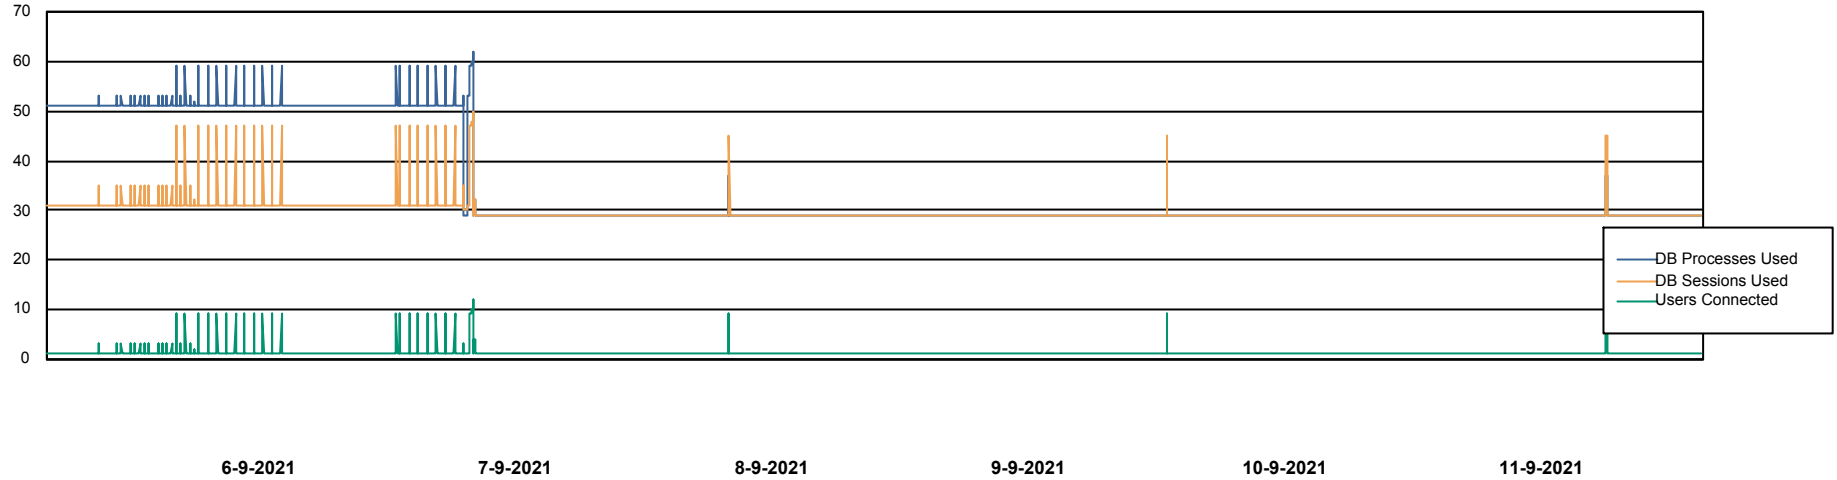

Weekly SLA Customer Report

Customer STK_Production
Database ID 82

Database Performance STKDB_ABS1 Production Database

DB Processes Max 500
DB Sessions Max 776

Weekly SLA Customer Report

Customer STK_Production
Database ID 82

Database Performance STKDB_ABS1SB Standby Database

DB Processes Max 500
DB Sessions Max 774

Weekly SLA Customer Report

Customer STK_Production
 Database ID 82

DATABASE SIZE STKDB_ABS1 Production Database

Database growth over last month