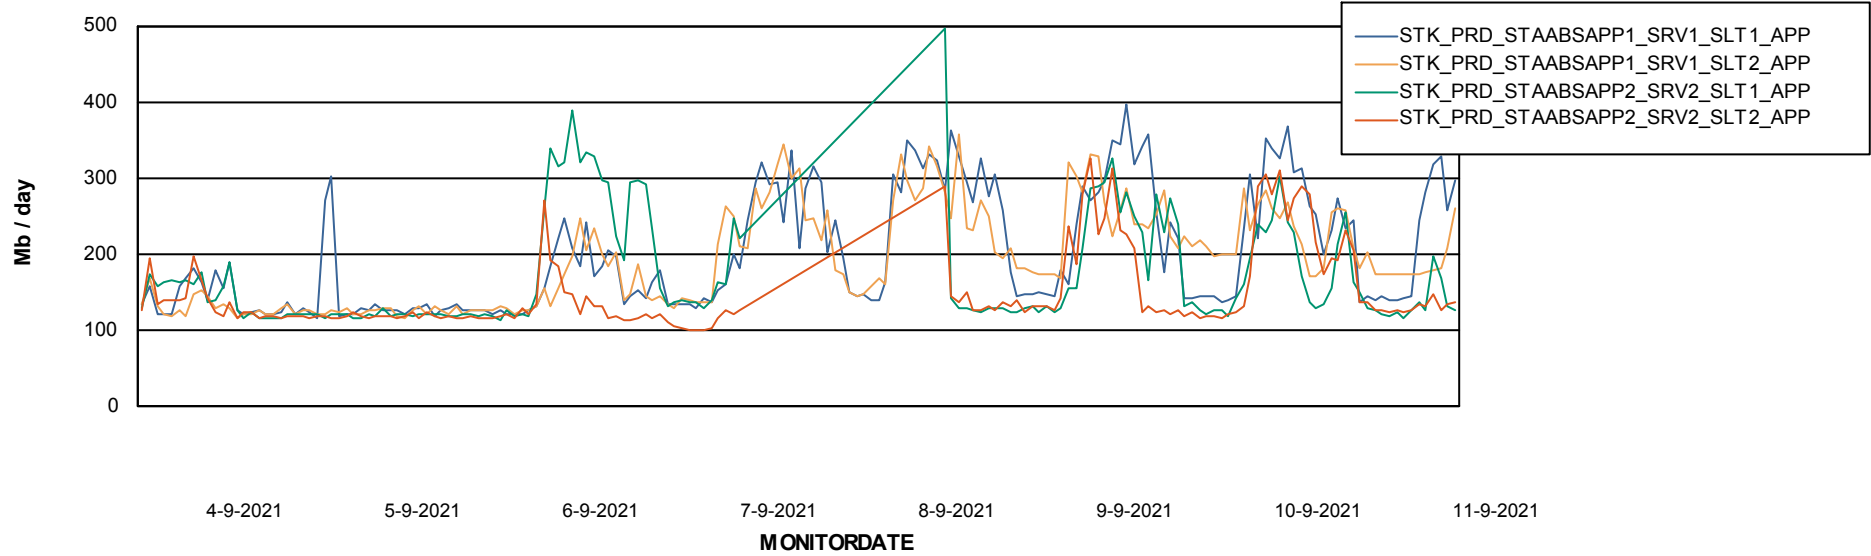

ABSSolute Application Server Services

Avg memory used per ABS Server Service