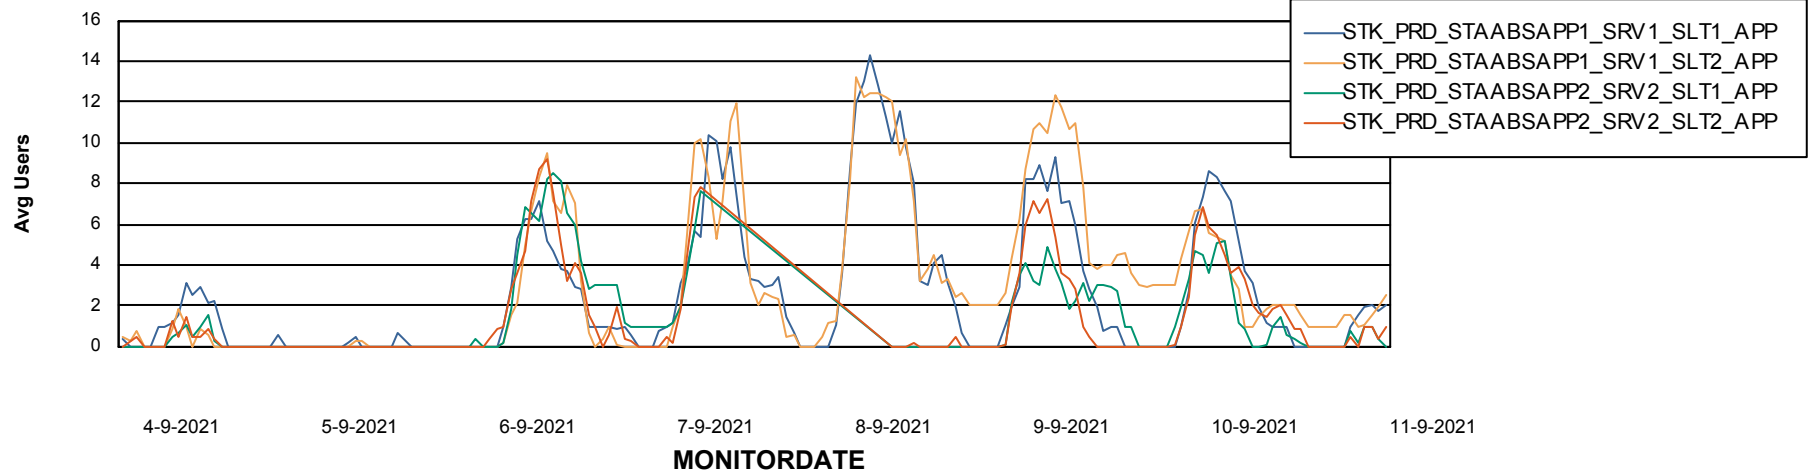

Avg users per day per ABS server