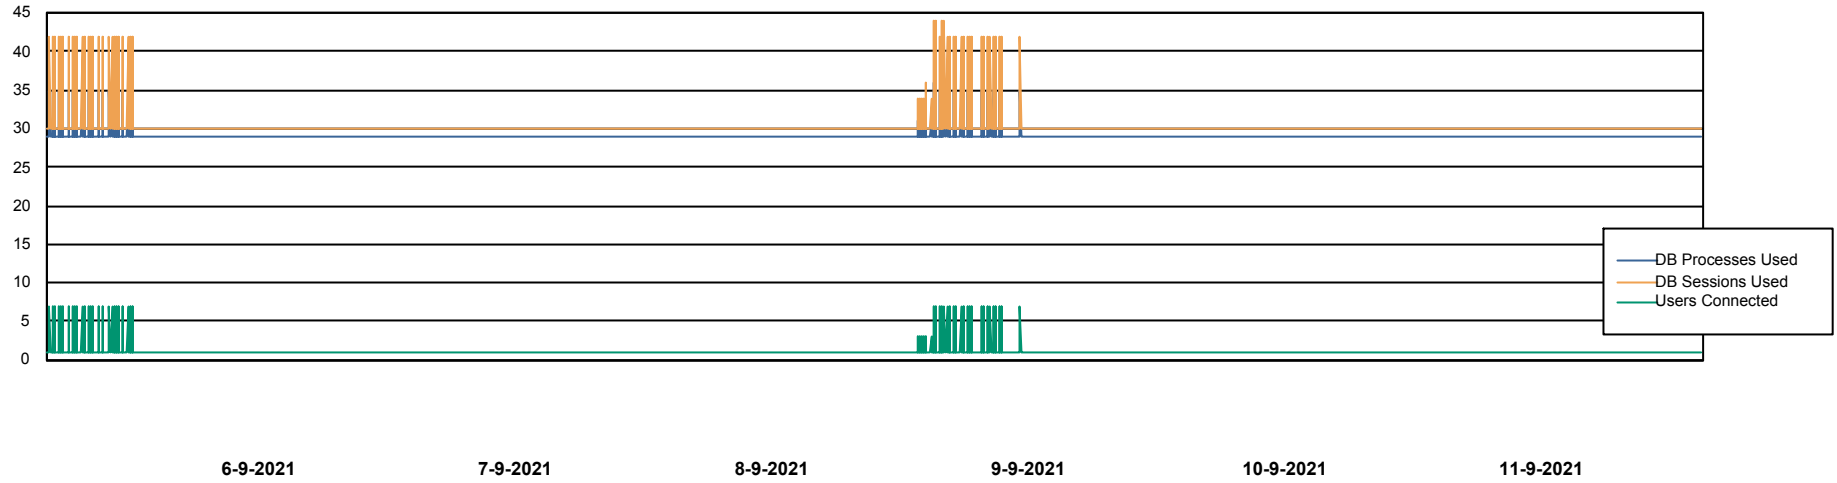

Weekly SLA Customer Report

Customer SPO_Production Silver
Database ID 57

Database Performance SPODB_BI

Weekly SLA Customer Report

Customer SPO_Production Silver
Database ID 57

Database Performance SPODB_Production

Weekly SLA Customer Report

Customer SPO_Production Silver
Database ID 57

Database Performance SPODB_Standby

Weekly SLA Customer Report

Customer SPO_Production Silver
Database ID 57

DATABASE SIZE SPODB_BI

Database growth over last month