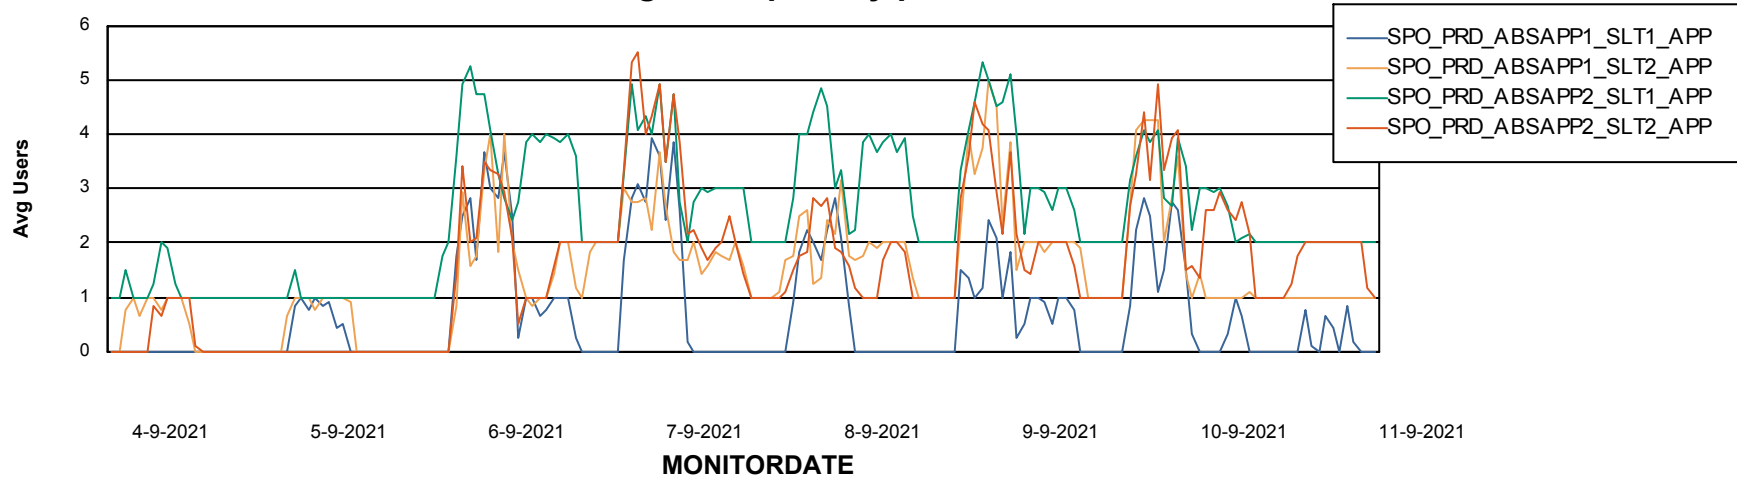

Avg users per day per ABS server