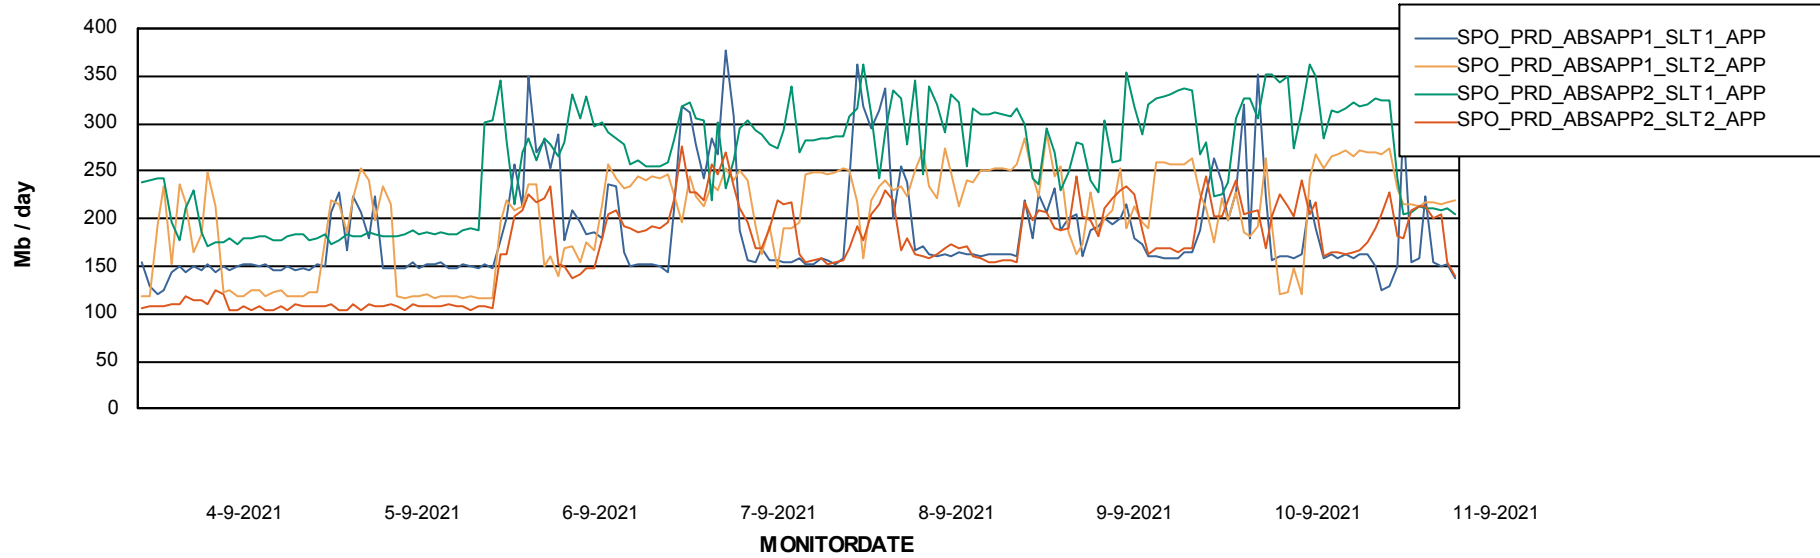

Standby Database Health SPO_Production Silver

Recovery lag for last 7 days

Weekly SLA Customer Report

Customer SPO_Production Silver
Database ID 57

ABSSolute Application Server Services

Avg memory used per ABS Server Service