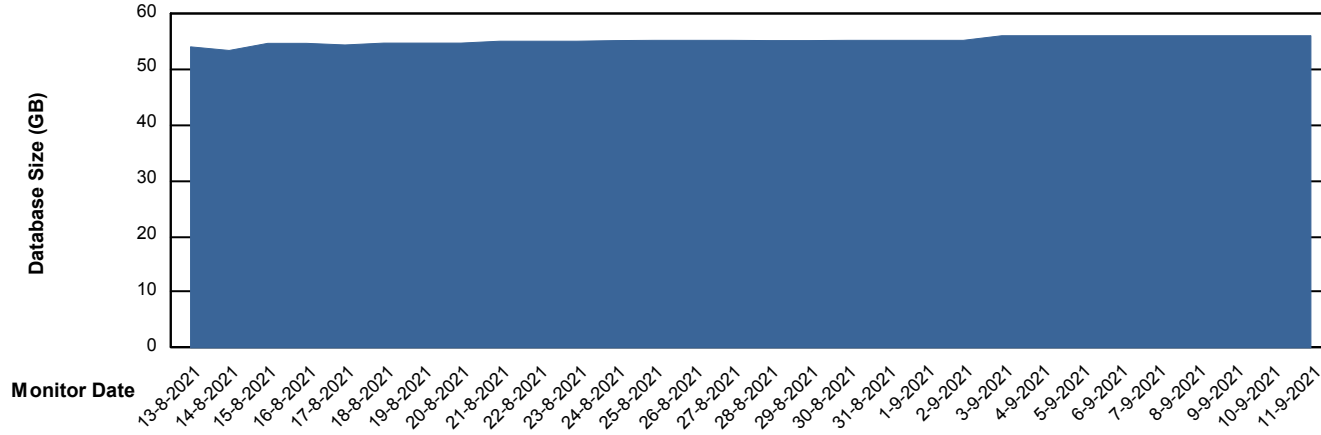

Weekly SLA Customer Report

Customer SPO_Production Silver
Database ID 57

Database Performance SPODB_Standby

Weekly SLA Customer Report

Customer SPO_Production Silver
Database ID 57

DATABASE SIZE SPODB_BI

Database growth over last month

DATABASE SIZE SPODB_Production

Database growth over last month

Weekly SLA Customer Report

Customer SPO_Production Silver
Database ID 57

Database Tablespace SPODB_BI

Date	Tablespace Name	Filesize (Gb)	Usedsize (Gb)	Percentage free
11-9-2021	ABSDATA	28	23	18
	INDX	39	31	21
10-9-2021	ABSDATA	28	23	18
	INDX	39	31	21
9-9-2021	ABSDATA	28	23	18
	INDX	39	31	21
8-9-2021	ABSDATA	28	23	18
	INDX	39	31	21
7-9-2021	ABSDATA	28	23	18
	INDX	39	31	21
6-9-2021	ABSDATA	28	23	18
	INDX	39	31	21
5-9-2021	ABSDATA	28	23	18
	INDX	39	31	21