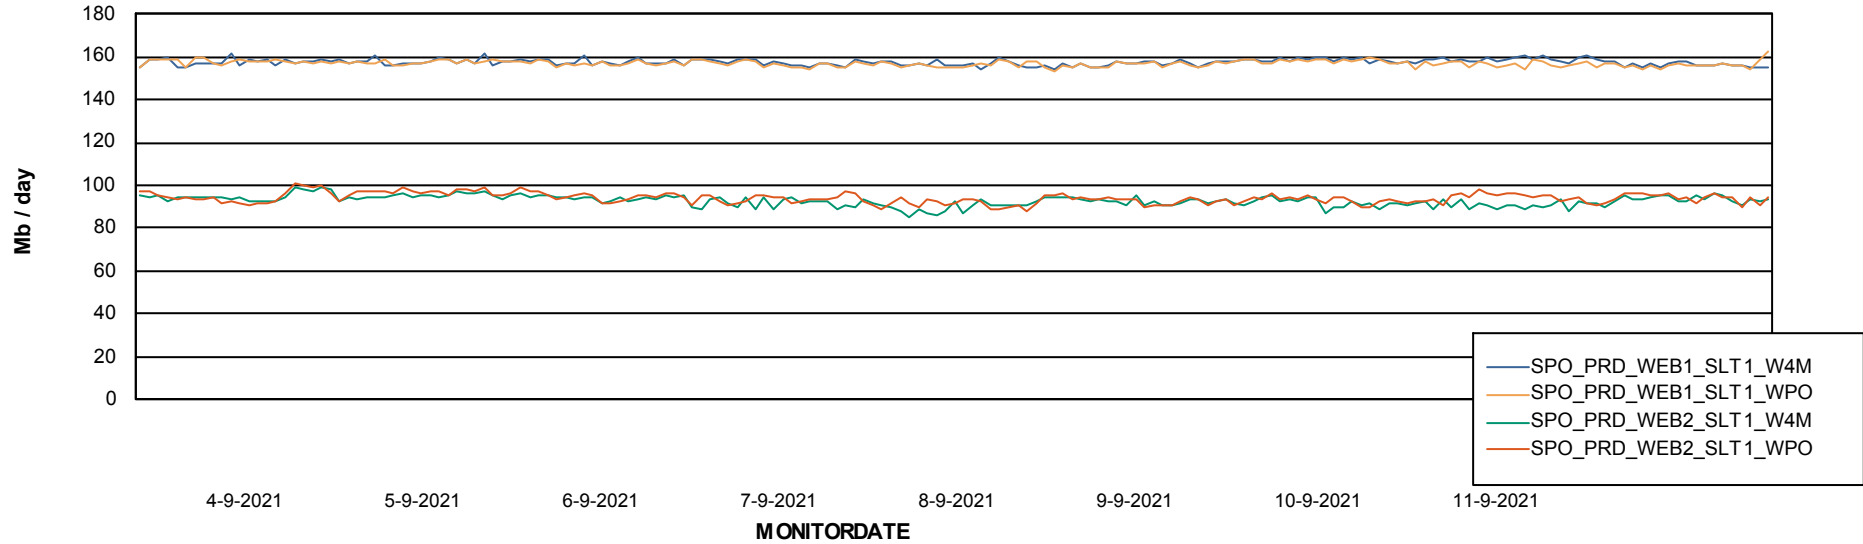

ABSSolute Web Component Services

Avg memory used per ABS Web component