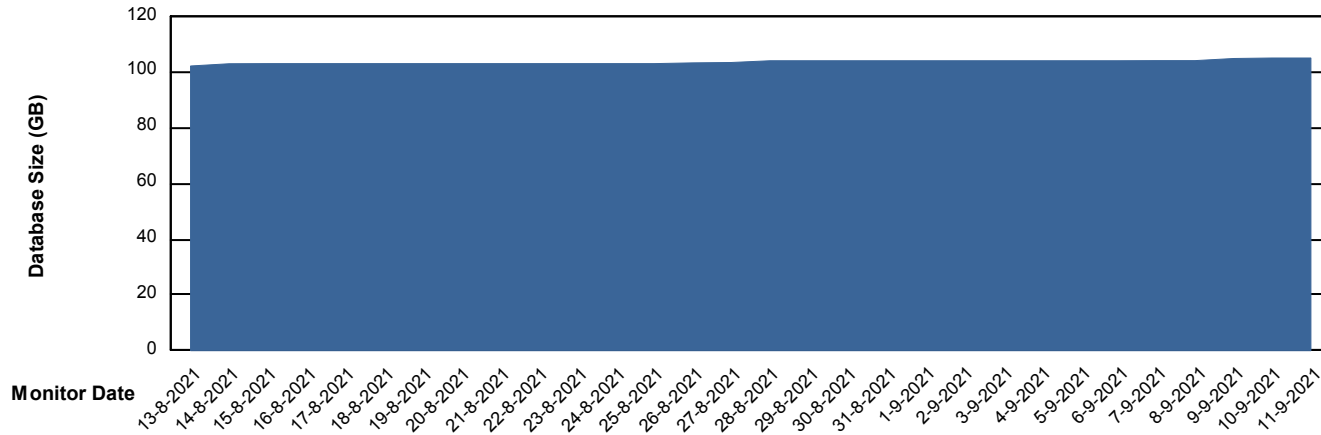

Weekly SLA Customer Report

Customer SPO_Production Silver
Database ID 57

Database Performance SPODB_Standby

Weekly SLA Customer Report

Customer SPO_Production Silver
Database ID 57

DATABASE SIZE SPODB_BI

Database growth over last month

DATABASE SIZE SPODB_Production

Database growth over last month

Weekly SLA Customer Report

Customer SPO_Production Silver
Database ID 57

Database Tablespace SPODB_BI

Date	Tablespace Name	Filesize (Gb)	Usedsize (Gb)	Percentage free
11-9-2021	ABSDATA	28	23	18
	INDX	39	31	21
10-9-2021	ABSDATA	28	23	18
	INDX	39	31	21
9-9-2021	ABSDATA	28	23	18
	INDX	39	31	21
8-9-2021	ABSDATA	28	23	18
	INDX	39	31	21
7-9-2021	ABSDATA	28	23	18
	INDX	39	31	21
6-9-2021	ABSDATA	28	23	18
	INDX	39	31	21
5-9-2021	ABSDATA	28	23	18
	INDX	39	31	21