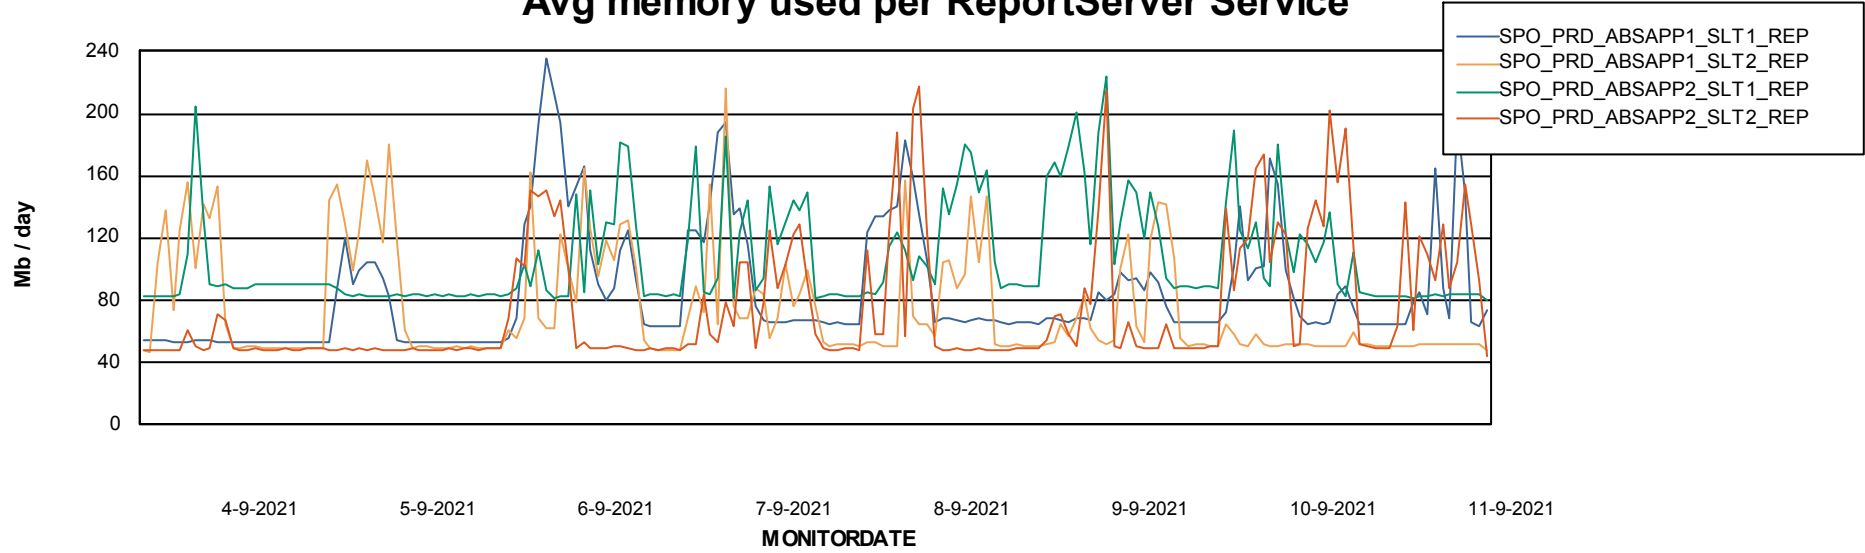

Avg users per day per ABS server

Weekly SLA Customer Report

Customer SPO_Production Silver
Database ID 57

ABSSolute Application ReportServer Services

Avg memory used per ReportServer Service

Weekly SLA Customer Report