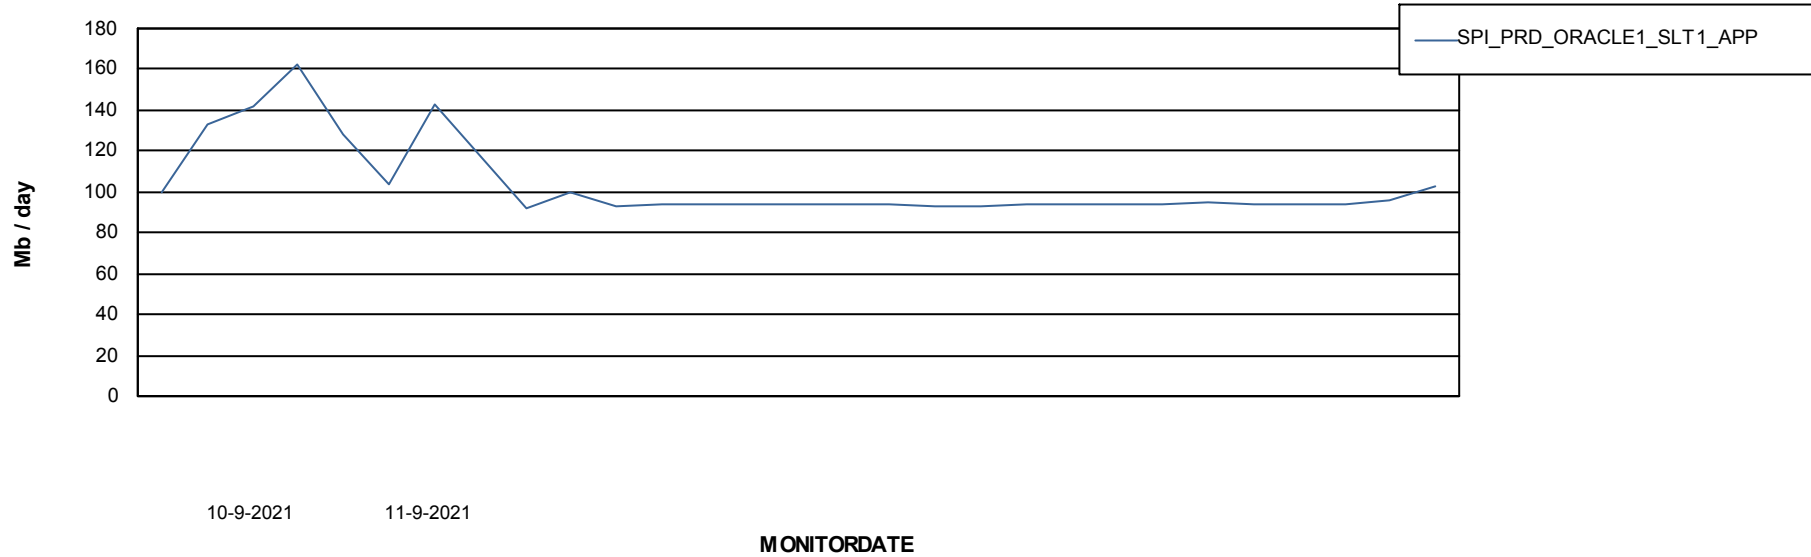

ABSSolute Application Server Services

Avg memory used per ABS Server Service