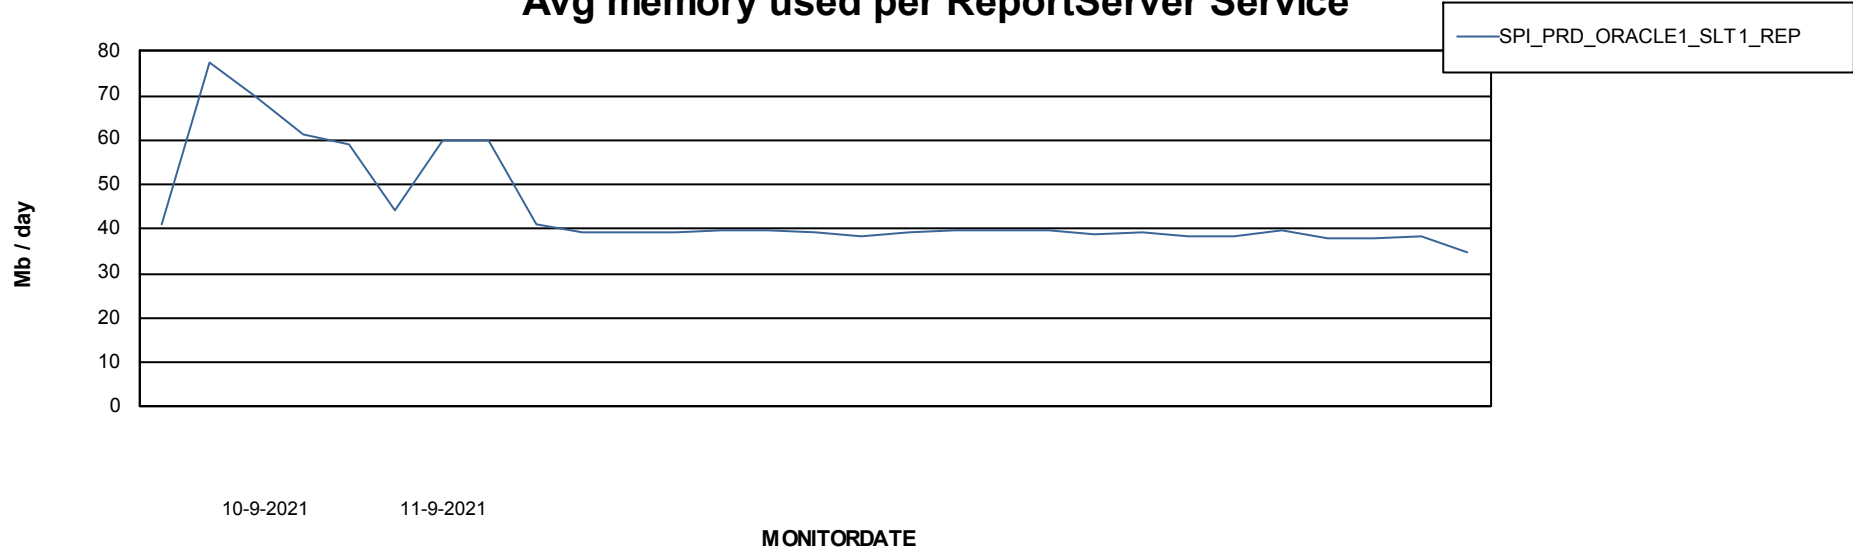

ABSSolute Application ReportServer Services

Avg memory used per ReportServer Service