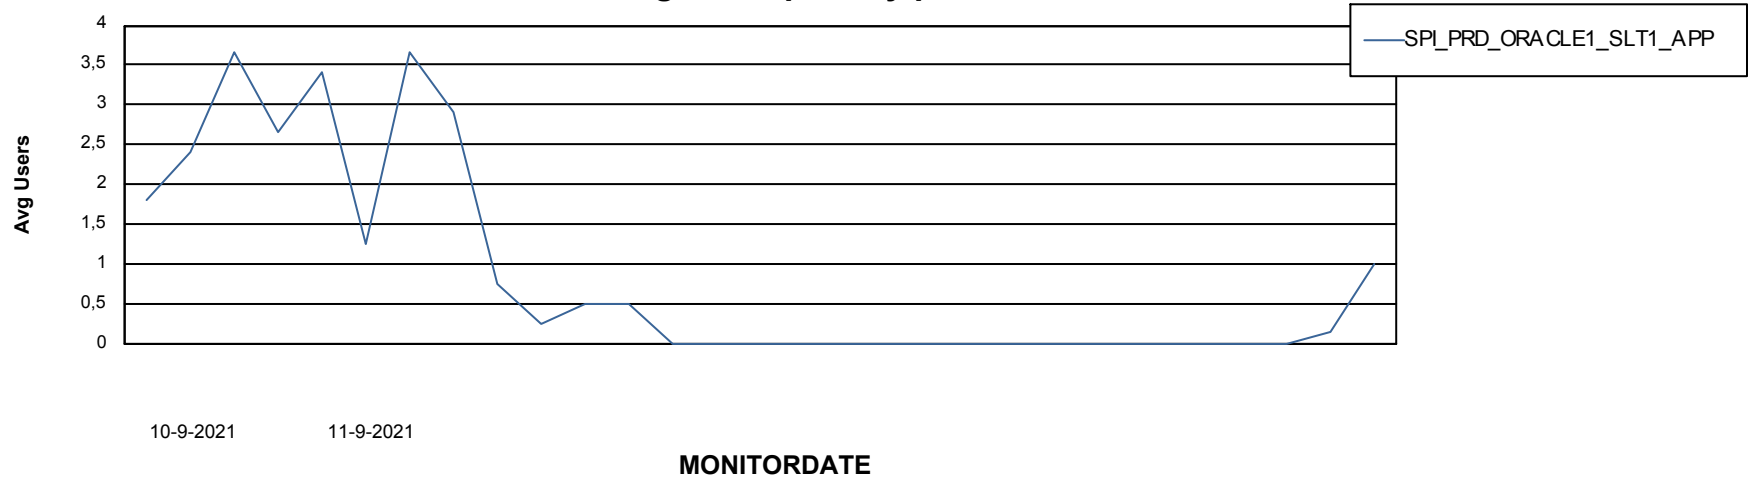

Weekly SLA Customer Report

Customer SPI_Production
Database ID 49

ABSSolute Application Server Services

Avg memory used per ABS Server Service

Avg users per day per ABS server

Weekly SLA Customer Report

Customer SPI_Production
Database ID 49