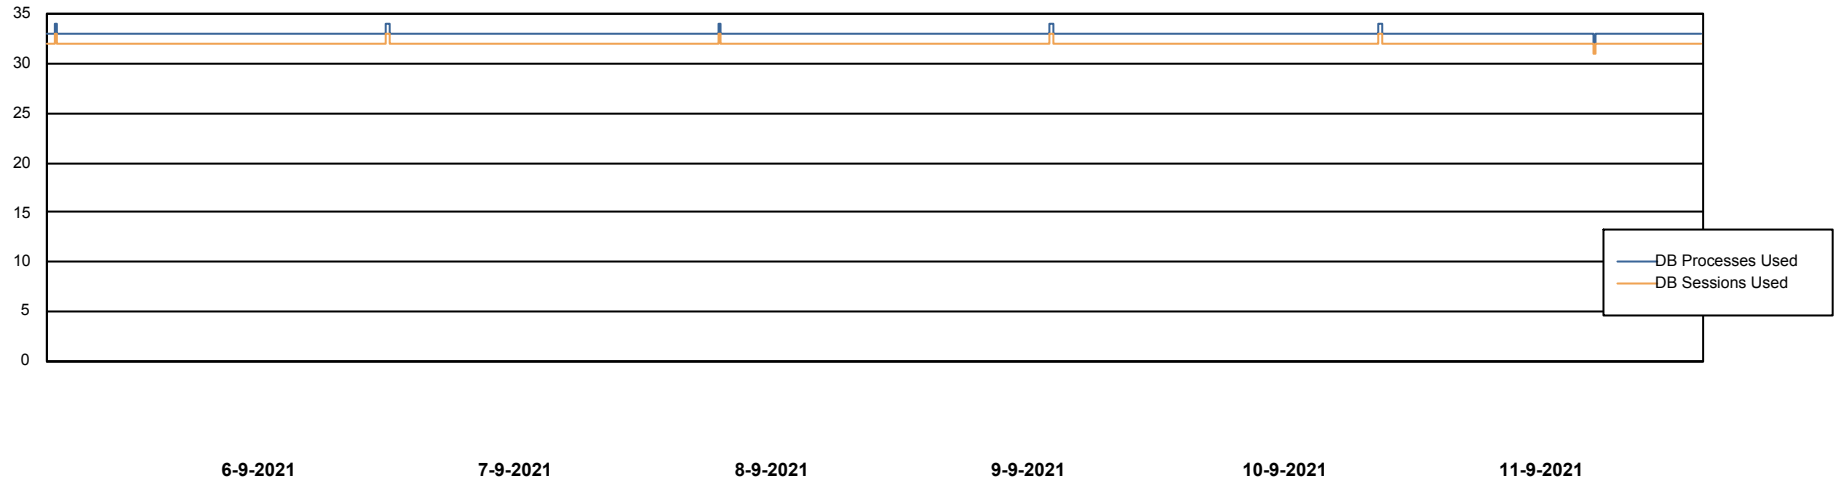

Database Performance SPIDB_Standby

DB Processes Max 500