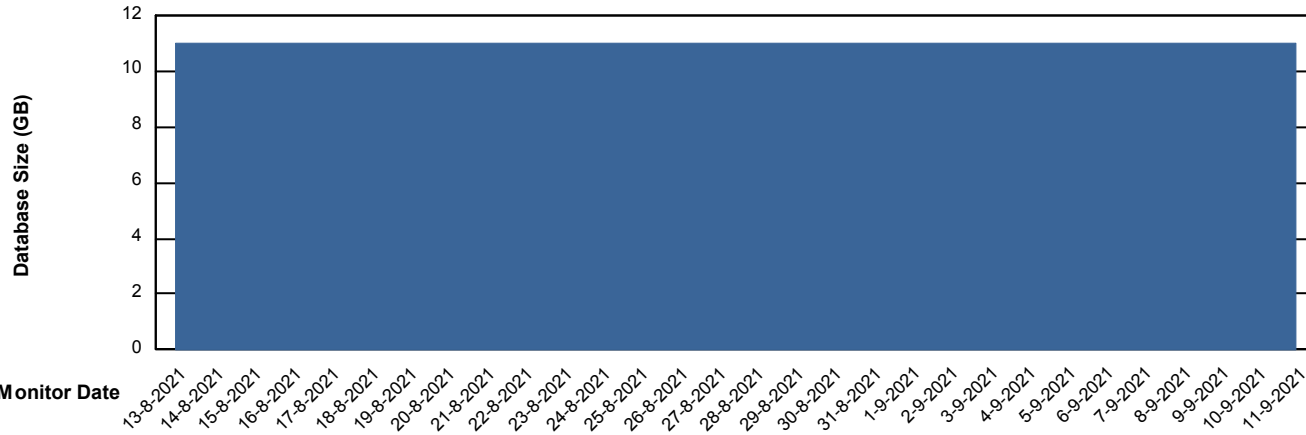

DB Processes Max 500

Weekly SLA Customer Report

Customer SPI_Production
 Database ID 49

DATABASE SIZE SPIDB_Production

Database growth over last month

Database Tablespace SPIDB_Production

Date	Tablespace Name	Filesize (Gb)	Usedsize (Gb)	Percentage free
11-9-2021	ABSDATA	5	2	55
	INDX	8	4	54
10-9-2021	ABSDATA	5	2	55
	INDX	8	4	54
9-9-2021	ABSDATA	5	2	55
	INDX	8	4	54
8-9-2021	ABSDATA	5	2	55
	INDX	8	4	54
7-9-2021	ABSDATA	5	2	55
	INDX	8	4	54
6-9-2021	ABSDATA	5	2	55
	INDX	8	4	54
5-9-2021	ABSDATA	5	2	55
	INDX	8	4	54