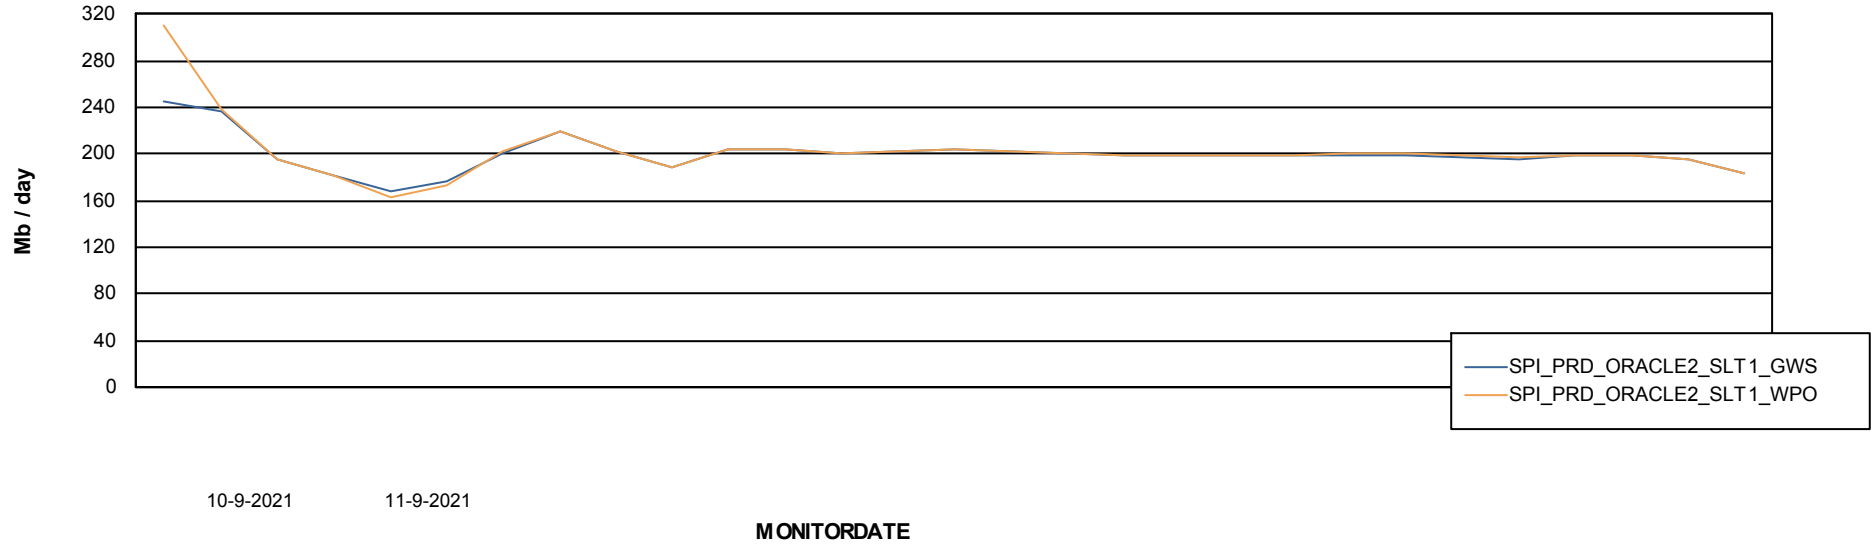

ABSSolute Application ReportServer Services

Avg memory used per ReportServer Service

Weekly SLA Customer Report

Customer SPI_Production
Database ID 49

ABSSolute Web Component Services

Avg memory used per ABS Web component