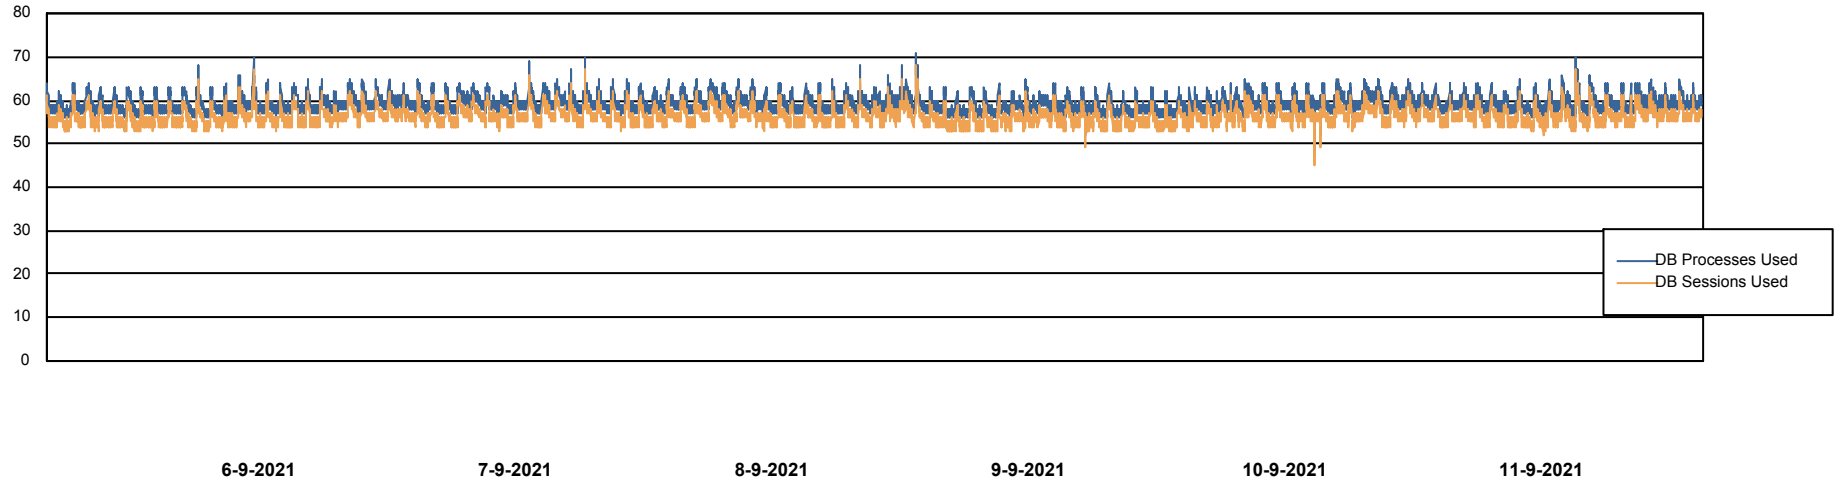

Weekly SLA Customer Report

Customer SPI_Production
Database ID 49

Harddisk Usage SPI_PRD_ORACLE1

	Free disk space on C: (%)	Total disk space on C: (Gb)	Used disk space on C: (Gb)	Free disk space on D: (%)	Total disk space on D: (Gb)	Used disk space on D: (Gb)
11-9-2021	54	79	36	20	100	80
10-9-2021	53	79	37	20	100	79
9-9-2021	53	79	37	21	100	79
8-9-2021	53	79	37	21	100	78
7-9-2021	53	79	37	22	100	78
6-9-2021	53	79	37	23	100	77
5-9-2021	54	79	37	23	100	77

Harddisk Usage SPI_PRD_ORACLE2

	Free disk space on C: (%)	Total disk space on C: (Gb)	Used disk space on C: (Gb)	Free disk space on D: (%)	Total disk space on D: (Gb)	Used disk space on D: (Gb)
11-9-2021	56	79	35	38	150	93
10-9-2021	56	79	35	38	150	92
9-9-2021	55	79	36	39	150	92
8-9-2021	55	79	36	39	150	91
7-9-2021	55	79	36	39	150	91
6-9-2021	55	79	36	40	150	90
5-9-2021	55	79	36	40	150	90

Weekly SLA Customer Report

Customer SPI_Production
Database ID 49

Database Performance SPIDB_Production

DB Processes Max 500

Weekly SLA Customer Report

Customer SPI_Production
Database ID 49

Database Performance SPIDB_Standby