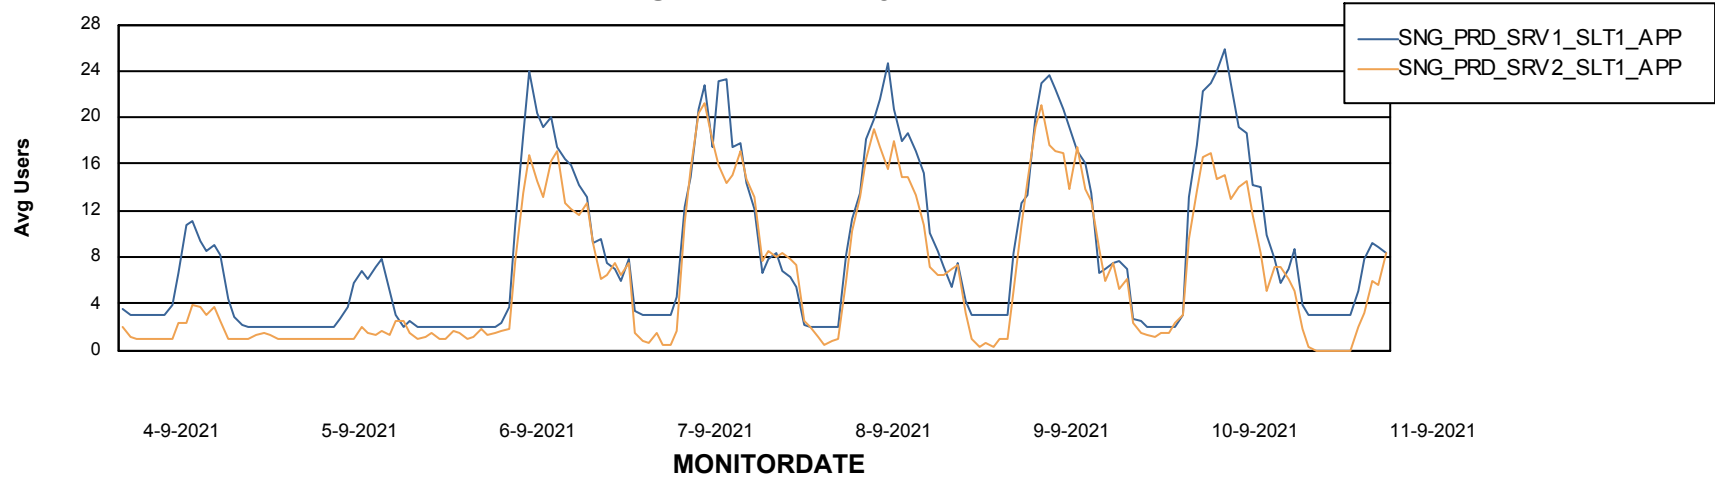

Database Tablespace SNGDB_Production

Date	Tablespace Name	Filesize (Gb)	Usedsize (Gb)	Percentage free
11-9-2021	ABSDATA	36	29	19
	INDX	99	75	24
10-9-2021	ABSDATA	36	29	19
	INDX	99	75	24
9-9-2021	ABSDATA	36	29	19
	INDX	99	75	24
8-9-2021	ABSDATA	36	29	19
	INDX	99	74	25
7-9-2021	ABSDATA	36	29	19
	INDX	99	74	25
6-9-2021	ABSDATA	36	29	19
	INDX	99	74	25
5-9-2021	ABSDATA	36	29	19
	INDX	99	74	25

Weekly SLA Customer Report

Customer SNG_Production
Database ID 70

ABSSolute Application Server Services

Avg memory used per ABS Server Service

Avg users per day per ABS server

Weekly SLA Customer Report

Customer SNG_Production
Database ID 70