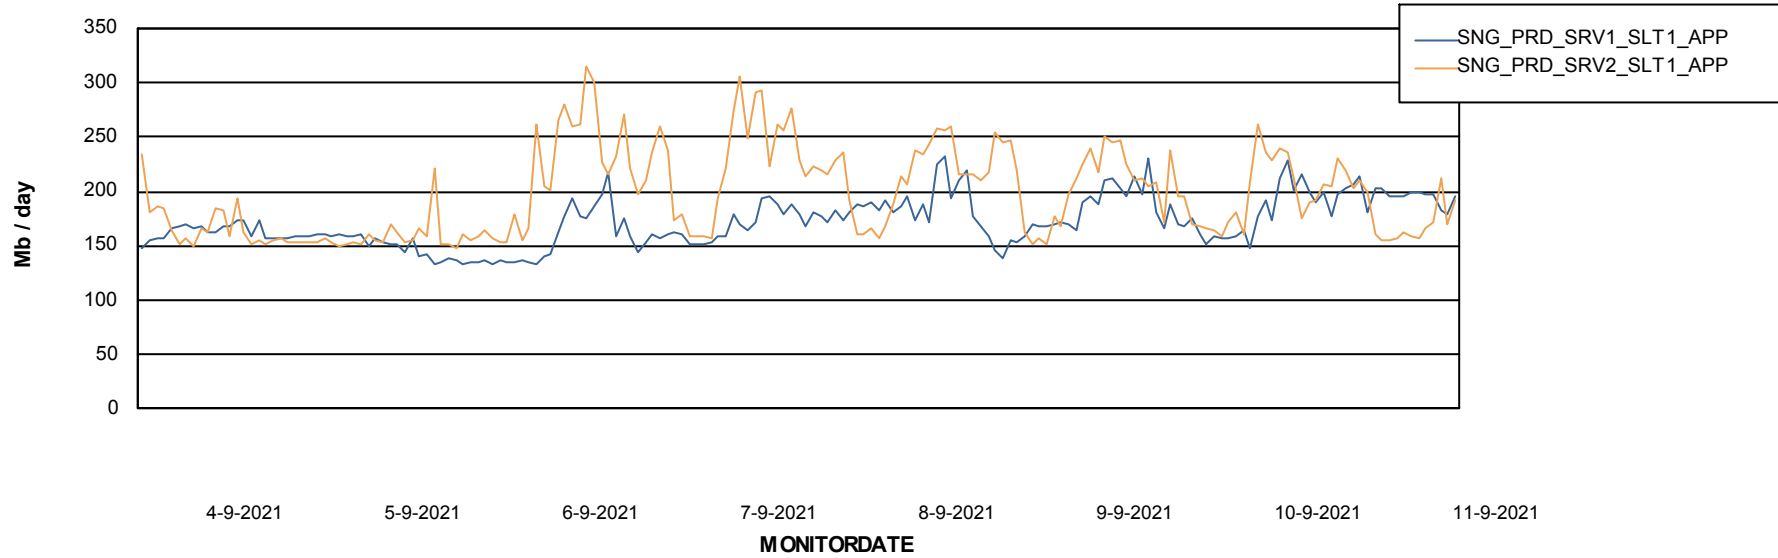

Weekly SLA Customer Report

Customer SNG_Production
Database ID 70

Database Performance SNGDB_Production

Weekly SLA Customer Report

Customer SNG_Production
 Database ID 70

DATABASE SIZE SNGDB_Production

Database growth over last month

Database Tablespace SNGDB_Production

Date	Tablespace Name	Filesize (Gb)	Usedsize (Gb)	Percentage free
11-9-2021	ABSDATA	36	29	19
	INDX	99	75	24
10-9-2021	ABSDATA	36	29	19
	INDX	99	75	24
9-9-2021	ABSDATA	36	29	19
	INDX	99	75	24
8-9-2021	ABSDATA	36	29	19
	INDX	99	74	25
7-9-2021	ABSDATA	36	29	19
	INDX	99	74	25
6-9-2021	ABSDATA	36	29	19
	INDX	99	74	25
5-9-2021	ABSDATA	36	29	19
	INDX	99	74	25

Weekly SLA Customer Report

Customer SNG_Production
Database ID 70

ABSSolute Application Server Services

Avg memory used per ABS Server Service

Avg users per day per ABS server

Weekly SLA Customer Report

Customer SNG_Production
Database ID 70