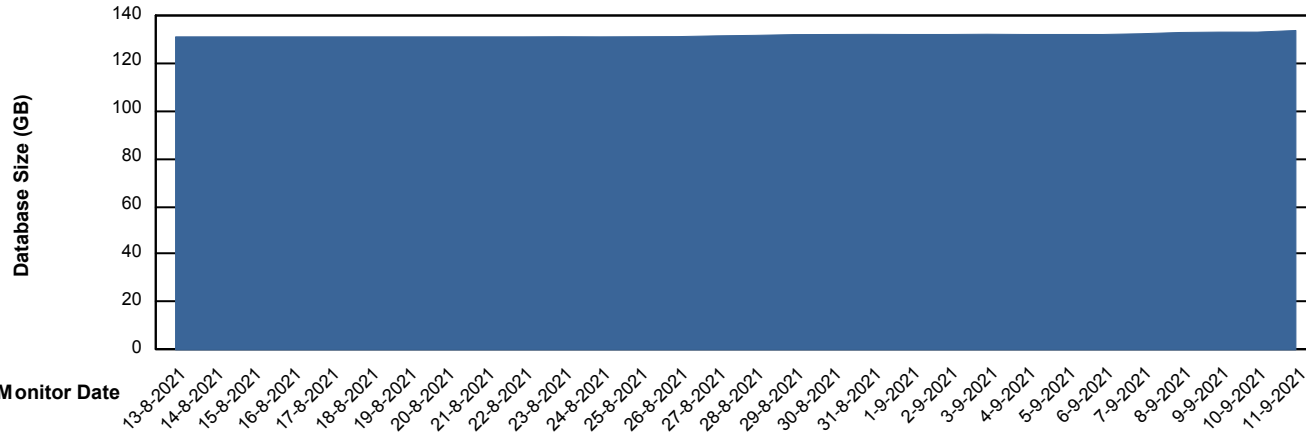

Weekly SLA Customer Report

Customer SNG_Production
Database ID 70

Database Performance SNGDB_Production

Weekly SLA Customer Report

Customer SNG_Production
 Database ID 70

DATABASE SIZE SNGDB_Production

Database growth over last month

Database Tablespace SNGDB_Production

Date	Tablespace Name	Filesize (Gb)	Usedsize (Gb)	Percentage free
11-9-2021	ABSDATA	36	29	19
	INDX	99	75	24
10-9-2021	ABSDATA	36	29	19
	INDX	99	75	24
9-9-2021	ABSDATA	36	29	19
	INDX	99	75	24
8-9-2021	ABSDATA	36	29	19
	INDX	99	74	25
7-9-2021	ABSDATA	36	29	19
	INDX	99	74	25
6-9-2021	ABSDATA	36	29	19
	INDX	99	74	25
5-9-2021	ABSDATA	36	29	19
	INDX	99	74	25