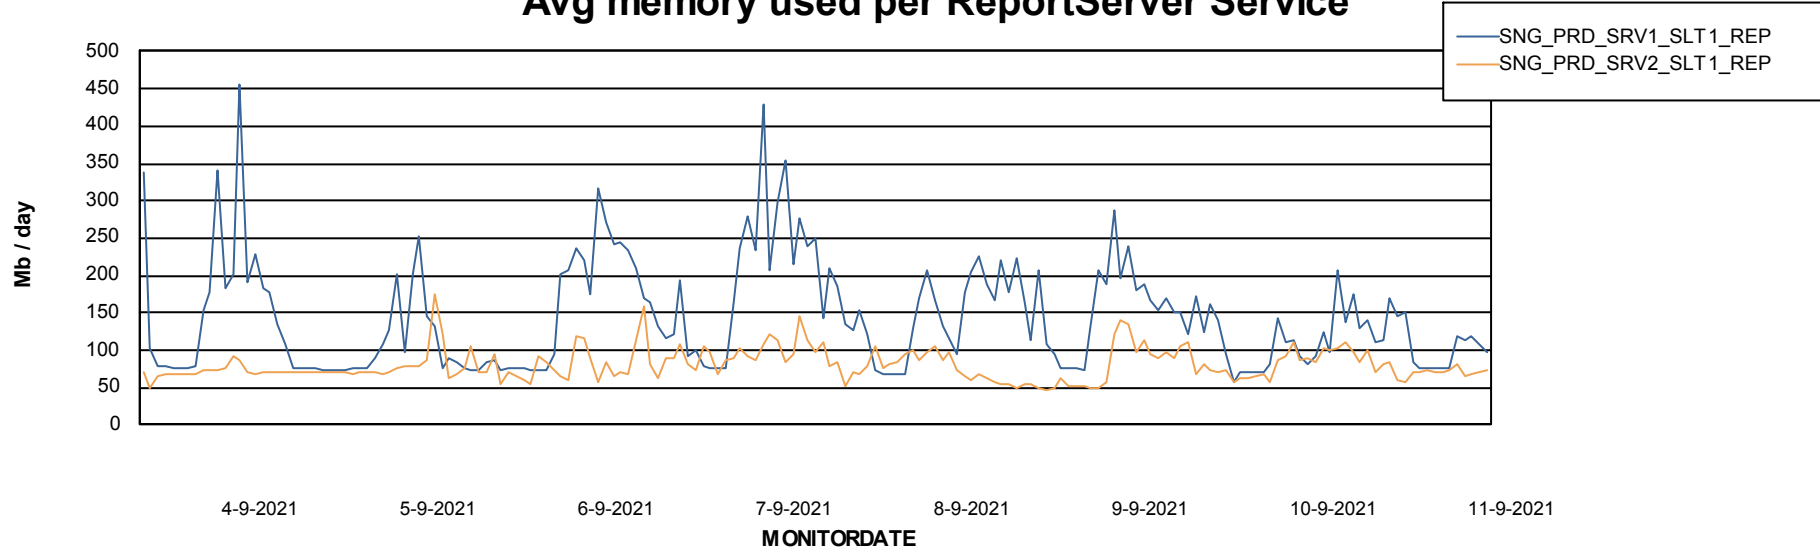

ABSSolute Application ReportServer Services

Avg memory used per ReportServer Service