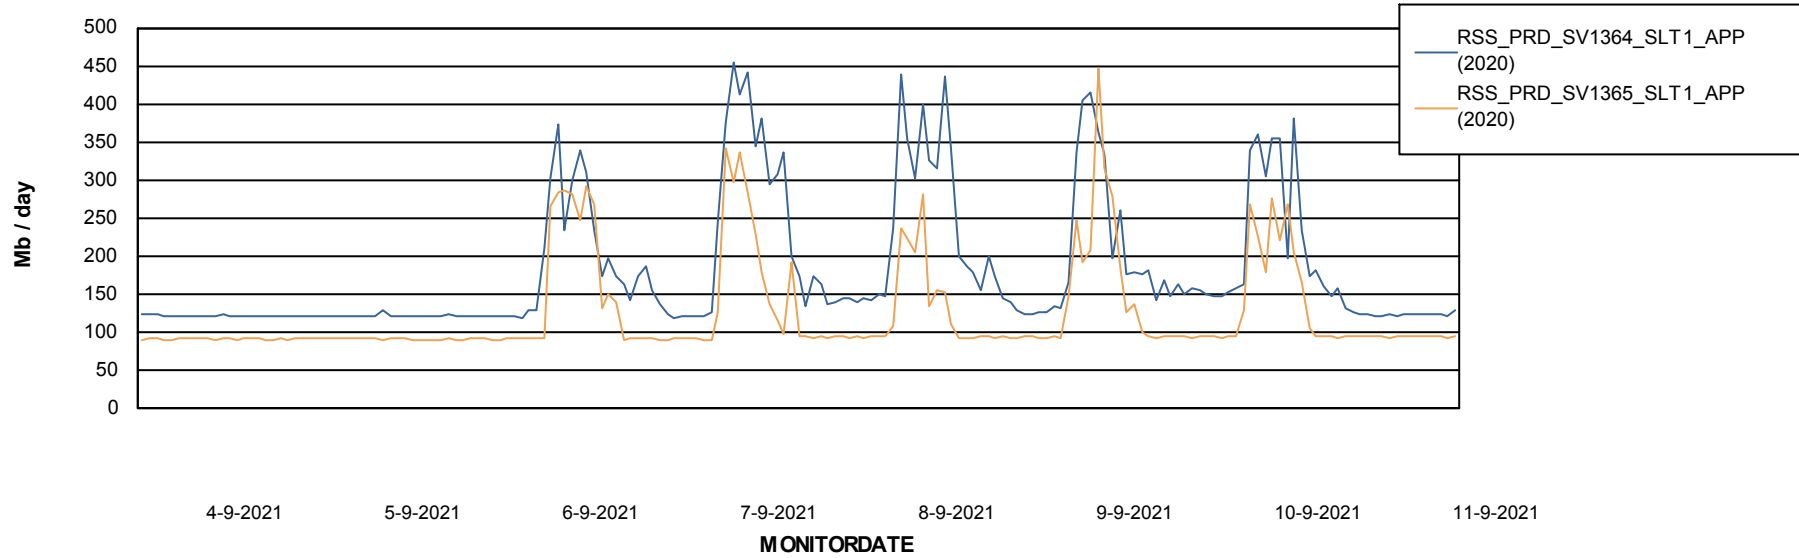

ABSSolute Application Server Services

Avg memory used per ABS Server Service