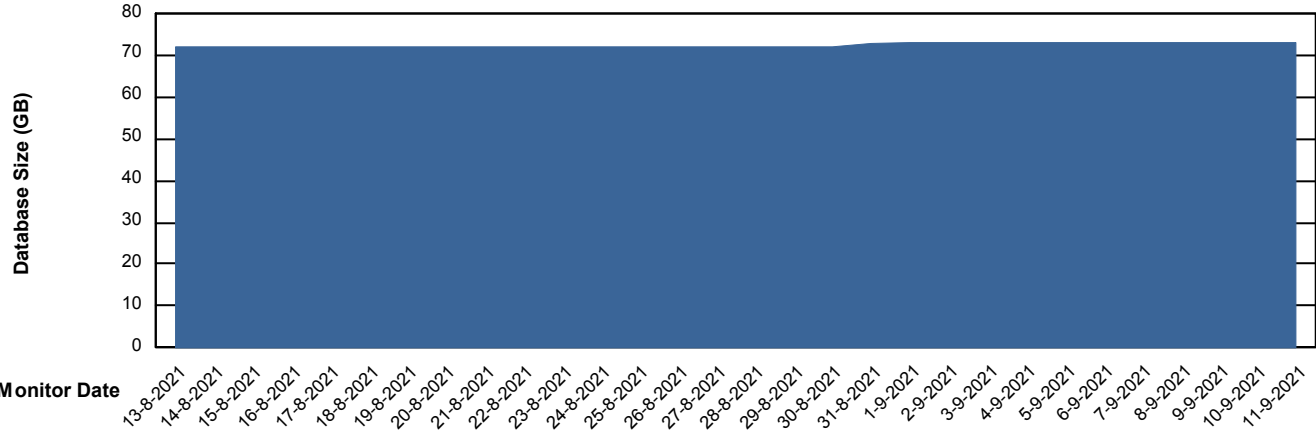

DATABASE SIZE RSS_DB_Primary (2020)

Database growth over last month

Database Tablespace RSS_DB_Primary (2020)

Date	Tablespace Name	Filesize (Gb)	Usedsize (Gb)	Percentage free
11-9-2021	ABSDATA	42	34	19
	INDX	46	37	20
10-9-2021	ABSDATA	42	34	19
	INDX	46	37	20
9-9-2021	ABSDATA	42	34	19
	INDX	46	37	20
8-9-2021	ABSDATA	42	34	19
	INDX	46	37	20
7-9-2021	ABSDATA	42	34	19
	INDX	46	37	20
6-9-2021	ABSDATA	42	34	19
	INDX	46	37	20
5-9-2021	ABSDATA	42	34	19
	INDX	46	37	20