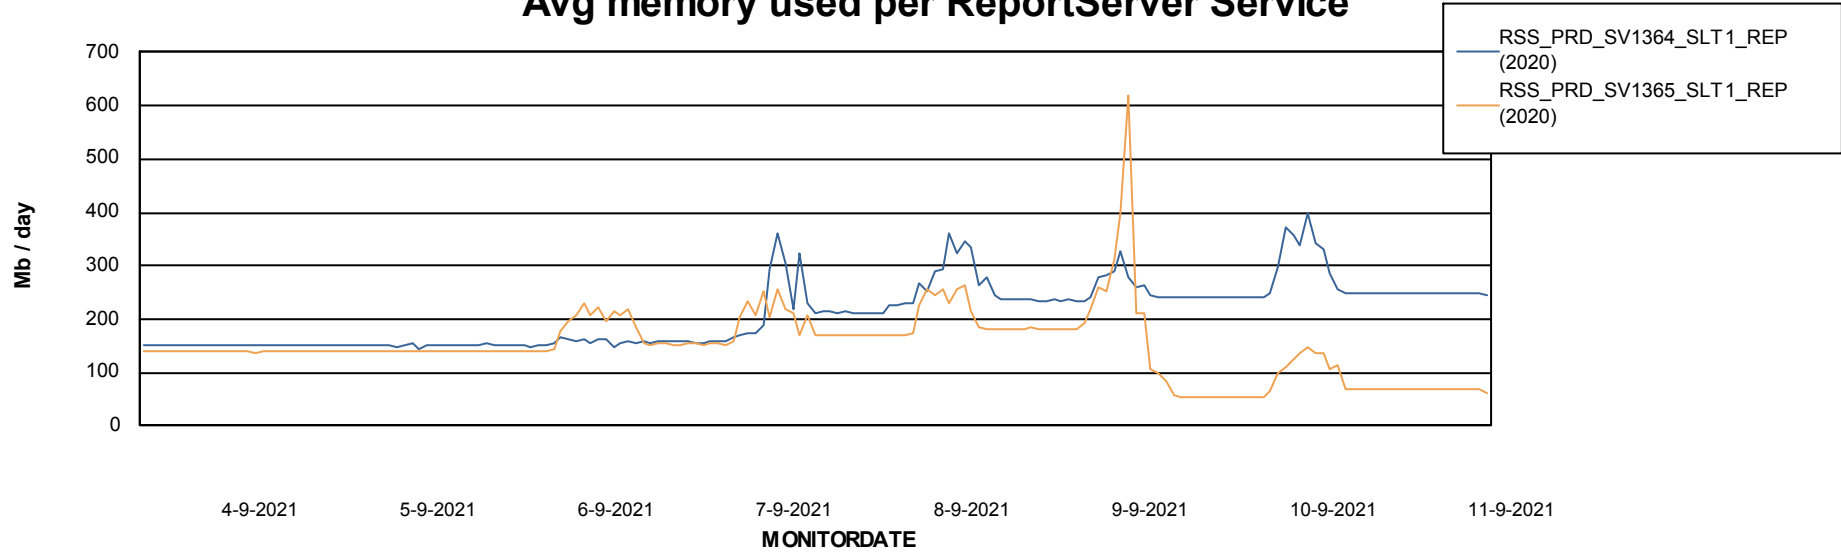

ABSSolute Application ReportServer Services

Avg memory used per ReportServer Service