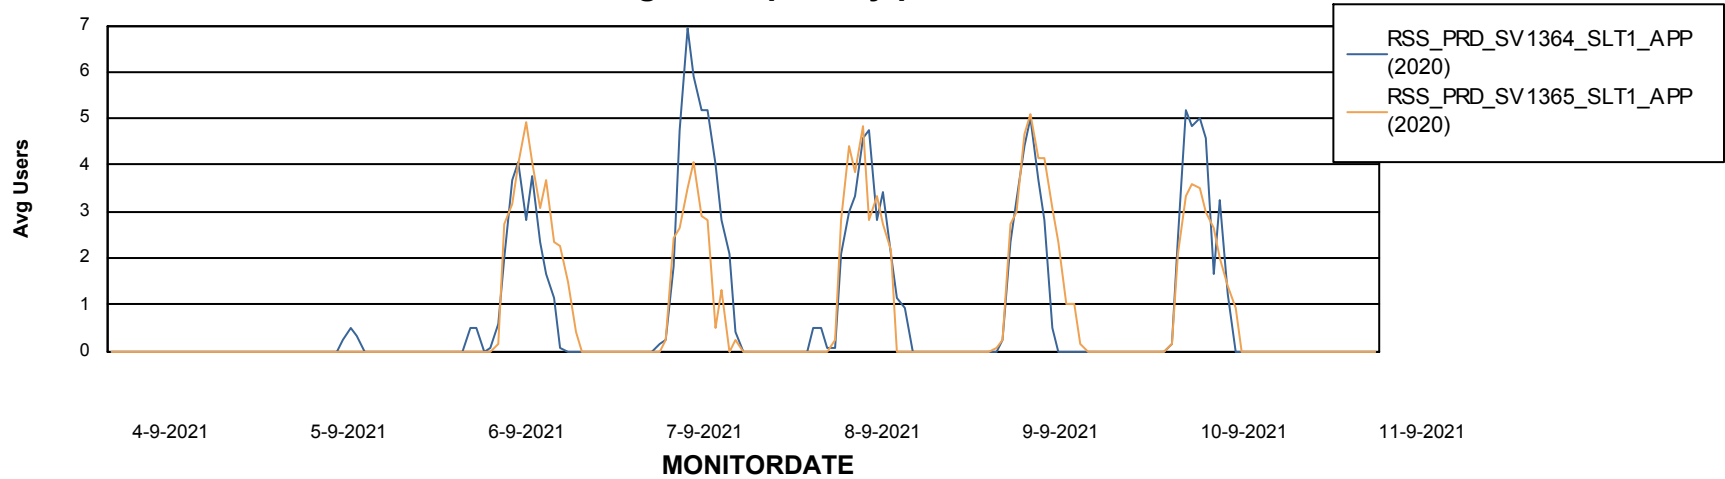

Avg users per day per ABS server