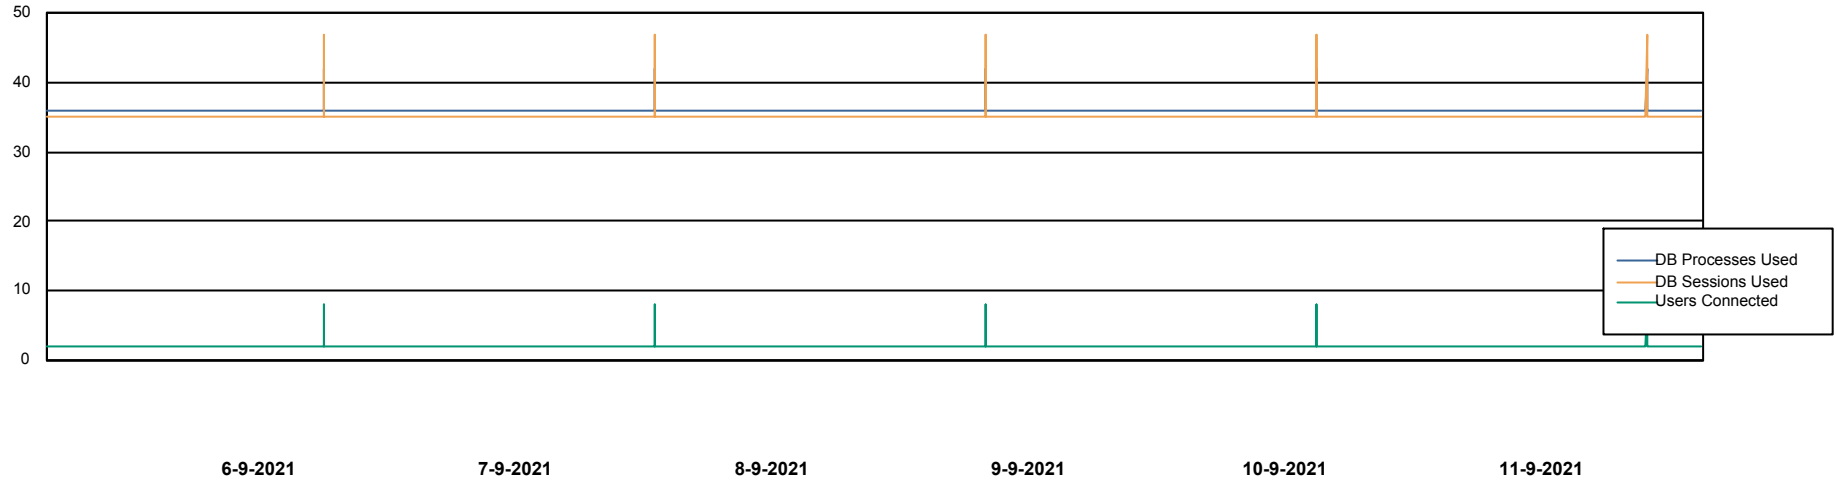

Database Performance RSS_DB_Standby (2020)