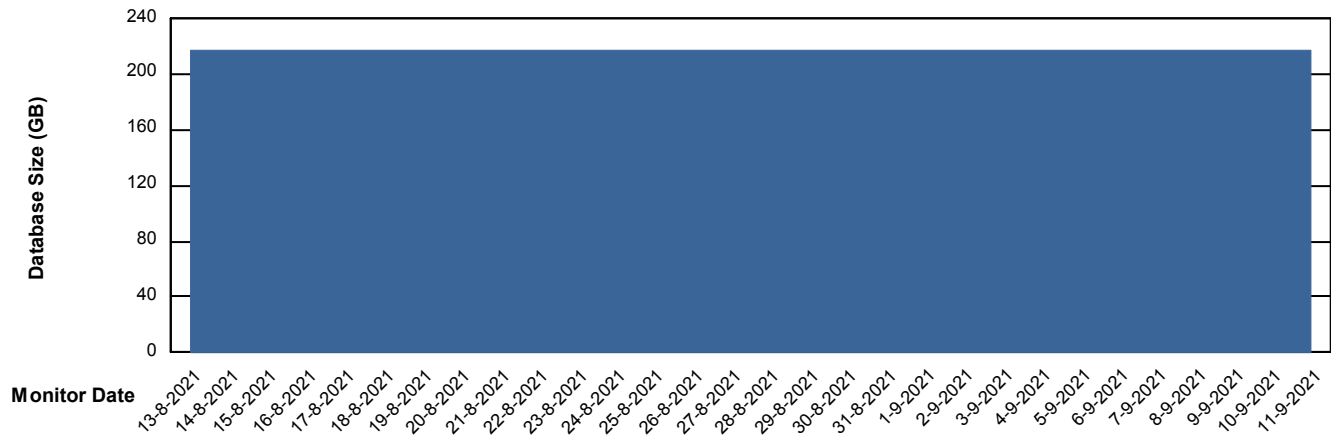

DB Processes Max 1,000

Weekly SLA Customer Report

Customer PHS_Production
Database ID 47

DATABASE SIZE PHSDB_Production

Database growth over last month

DATABASE SIZE PHSDB_Test

Database growth over last month