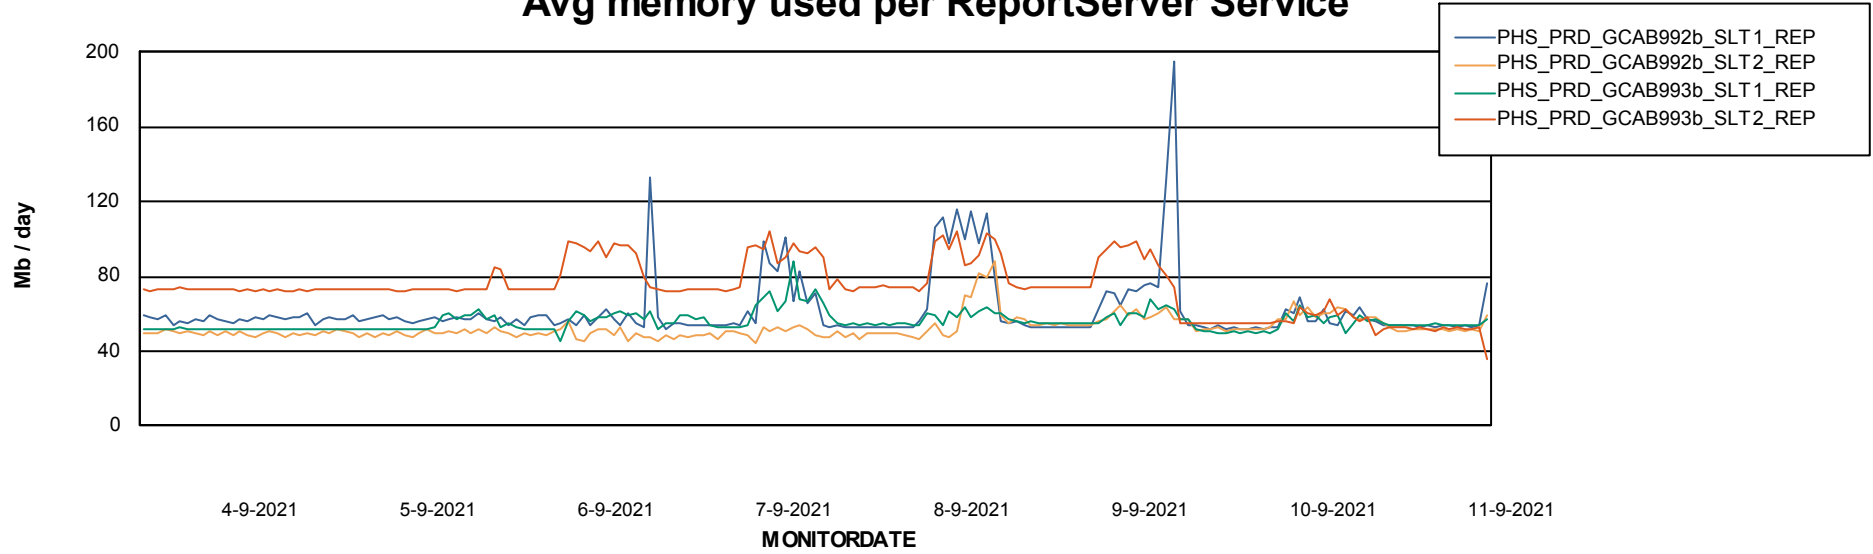

ABSSolute Application ReportServer Services

Avg memory used per ReportServer Service