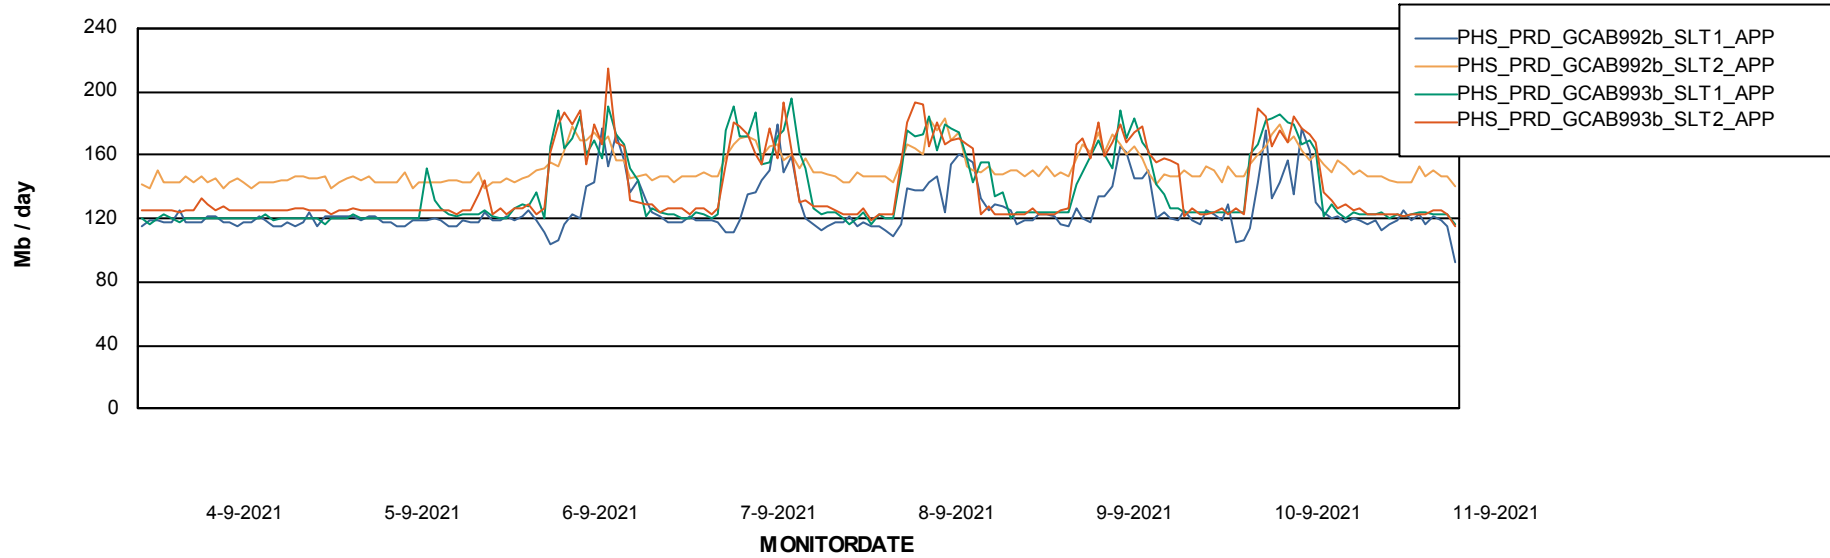

ABSSolute Application Server Services

Avg memory used per ABS Server Service