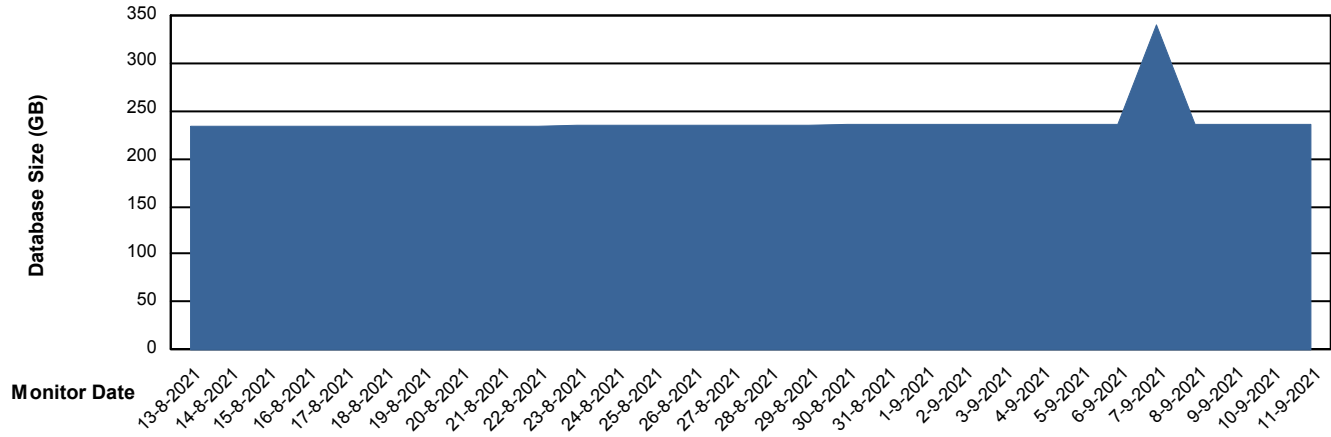

DB Processes Max 1,000

Weekly SLA Customer Report

Customer PHS_Production
Database ID 47

DATABASE SIZE PHSDB_Production

Database growth over last month

DATABASE SIZE PHSDB_Test

Database growth over last month