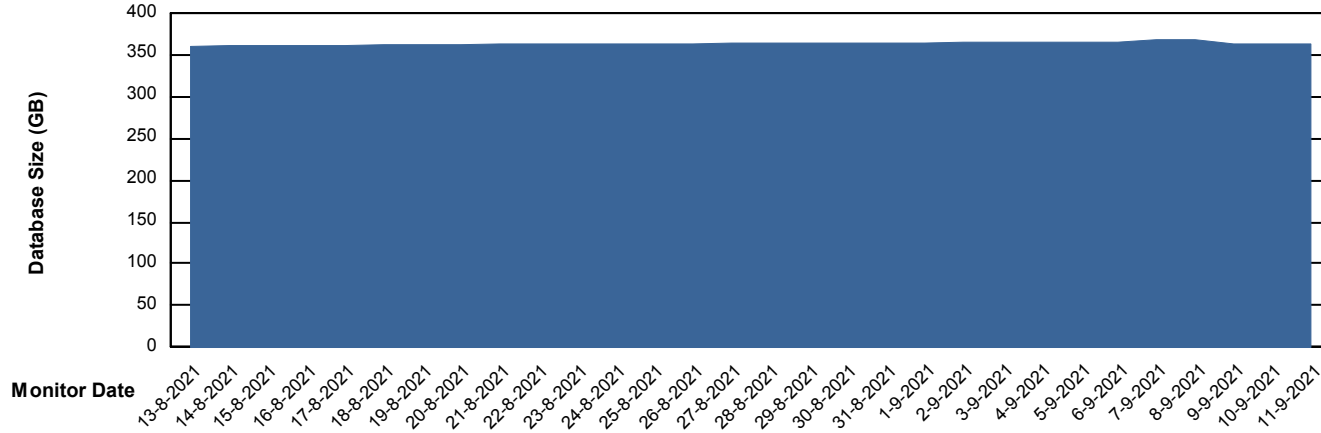

Database Performance LTS_PROD_CLSABSDB02_SBDB

Weekly SLA Customer Report

Customer LTS(CleanLease)_Production
Database ID 126

DATABASE SIZE LTS_PROD_CLSABSBI01_BI

Database growth over last month

DATABASE SIZE LTS_PROD_CLSABSDB01_PRDB