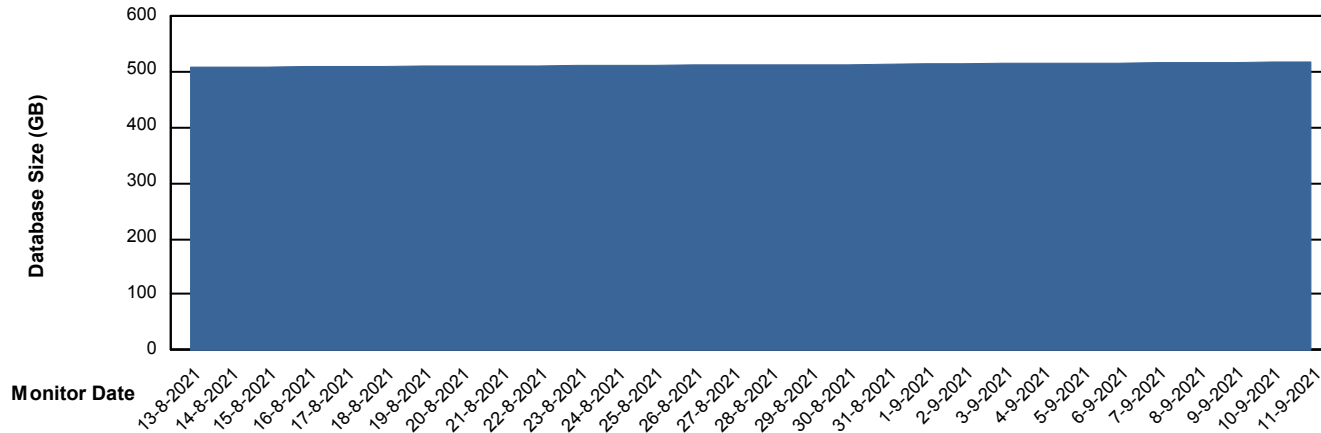

DATABASE SIZE LTS_PROD_CLSABSDB01_PRDB

Database growth over last month