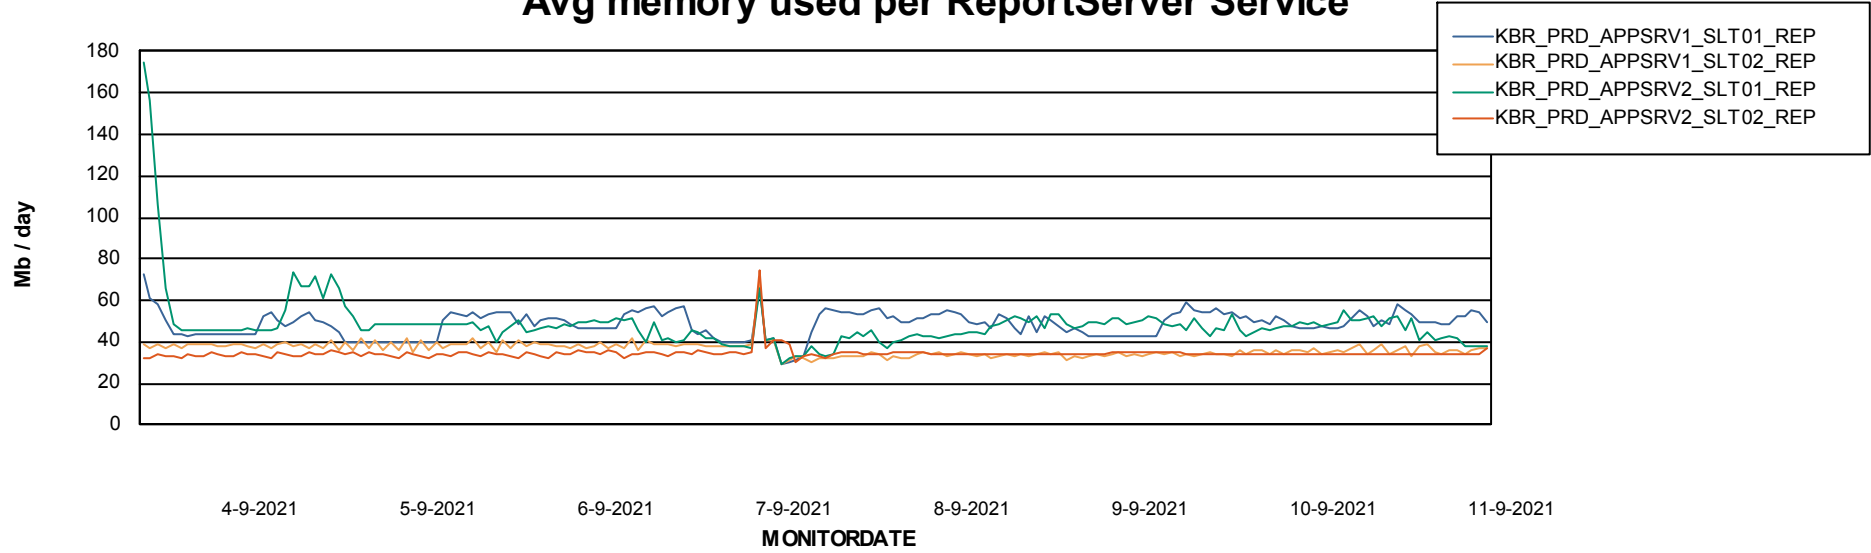

ABSSolute Application Server Services

Avg memory used per ReportServer Service