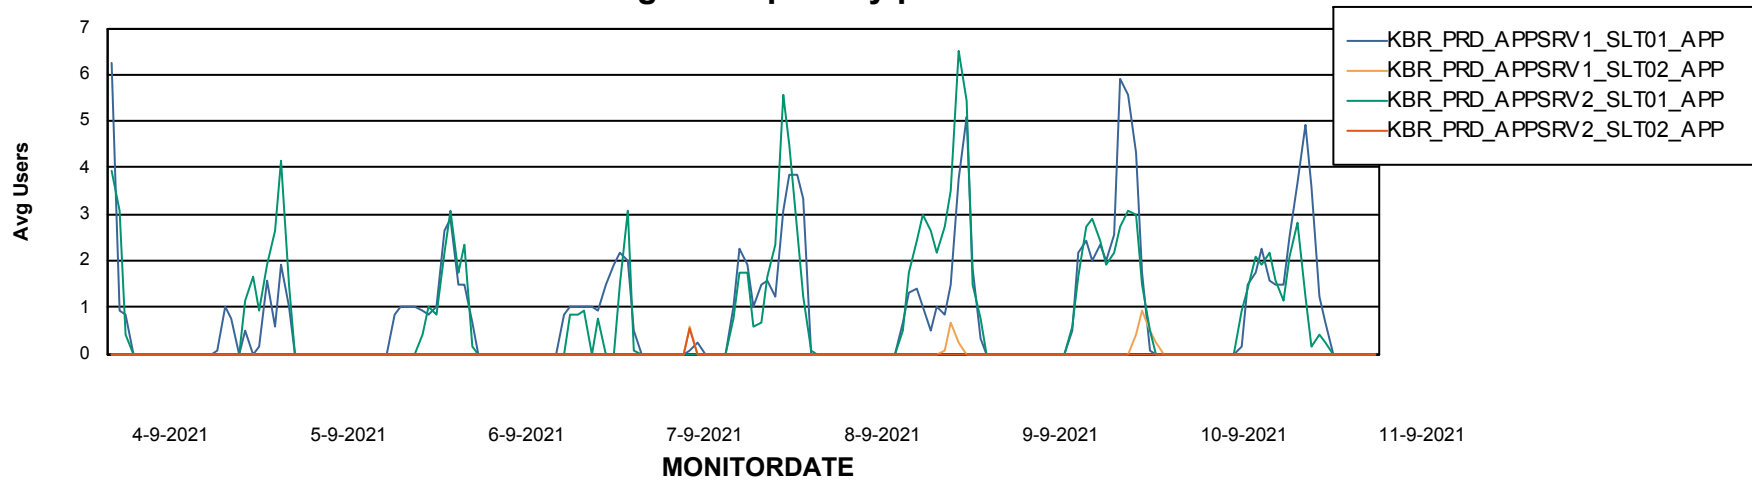

Avg users per day per ABS server