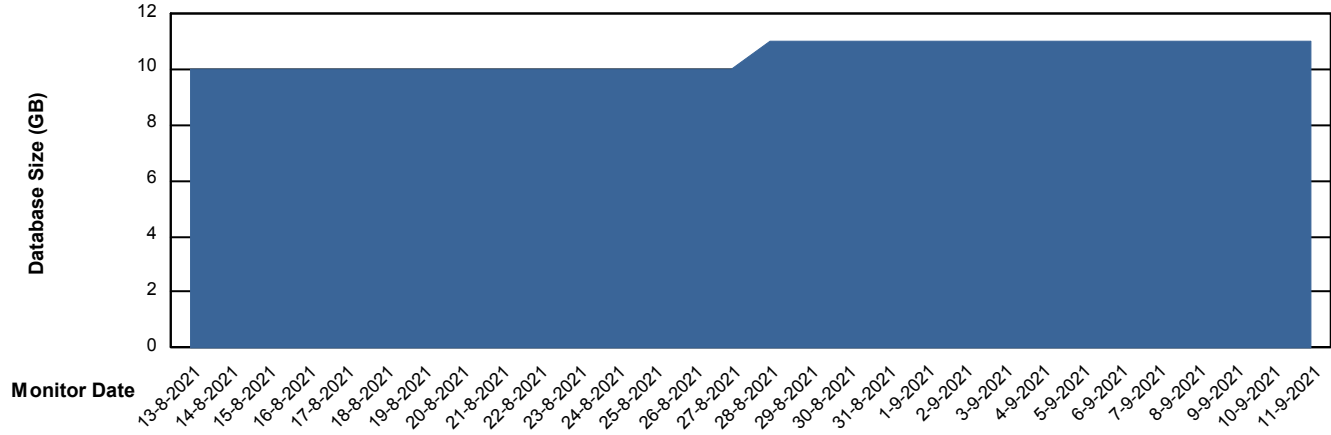

DATABASE SIZE HUE_PRD_S-ORABI_DB

Database growth over last month