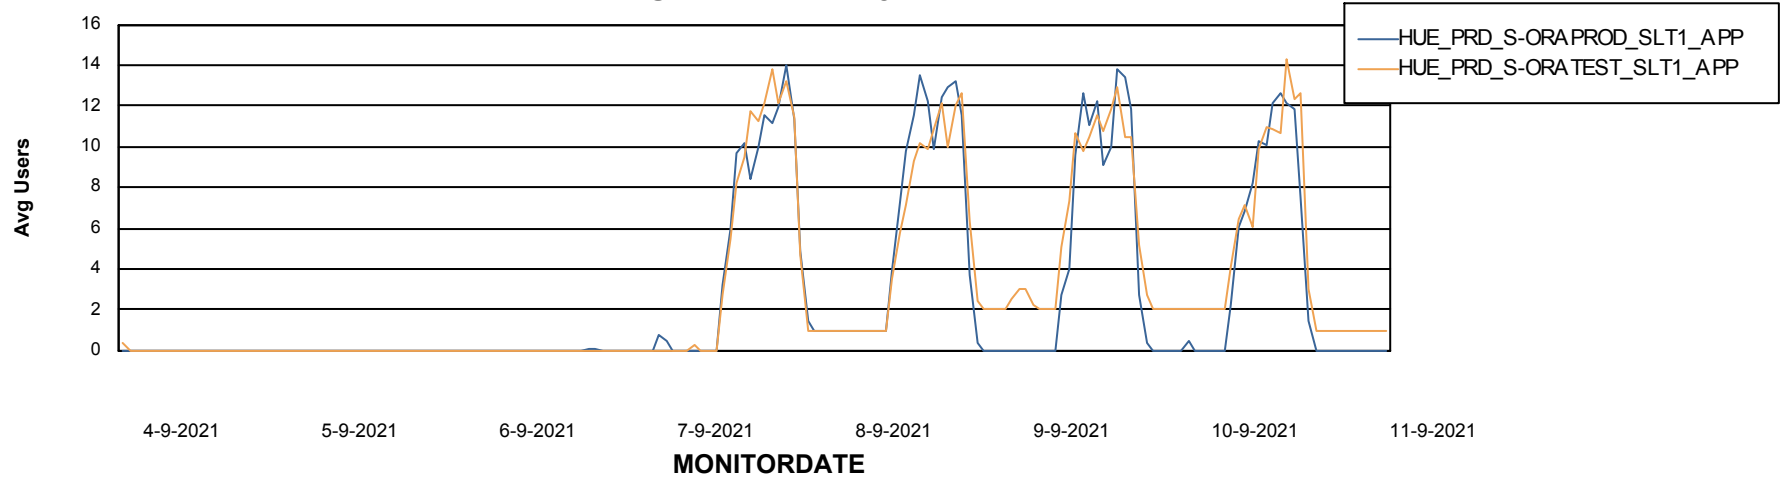

Avg users per day per ABS server