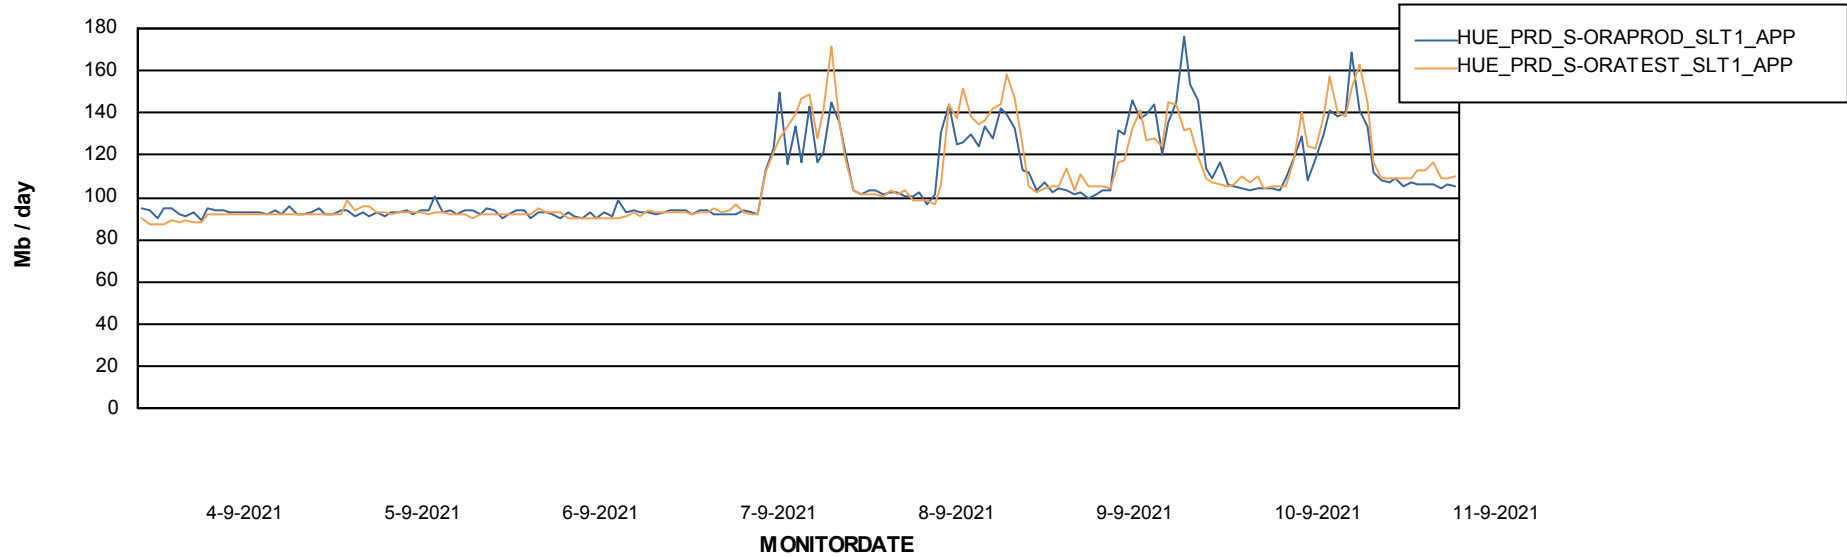

ABSSolute Application Server Services

Avg memory used per ABS Server Service