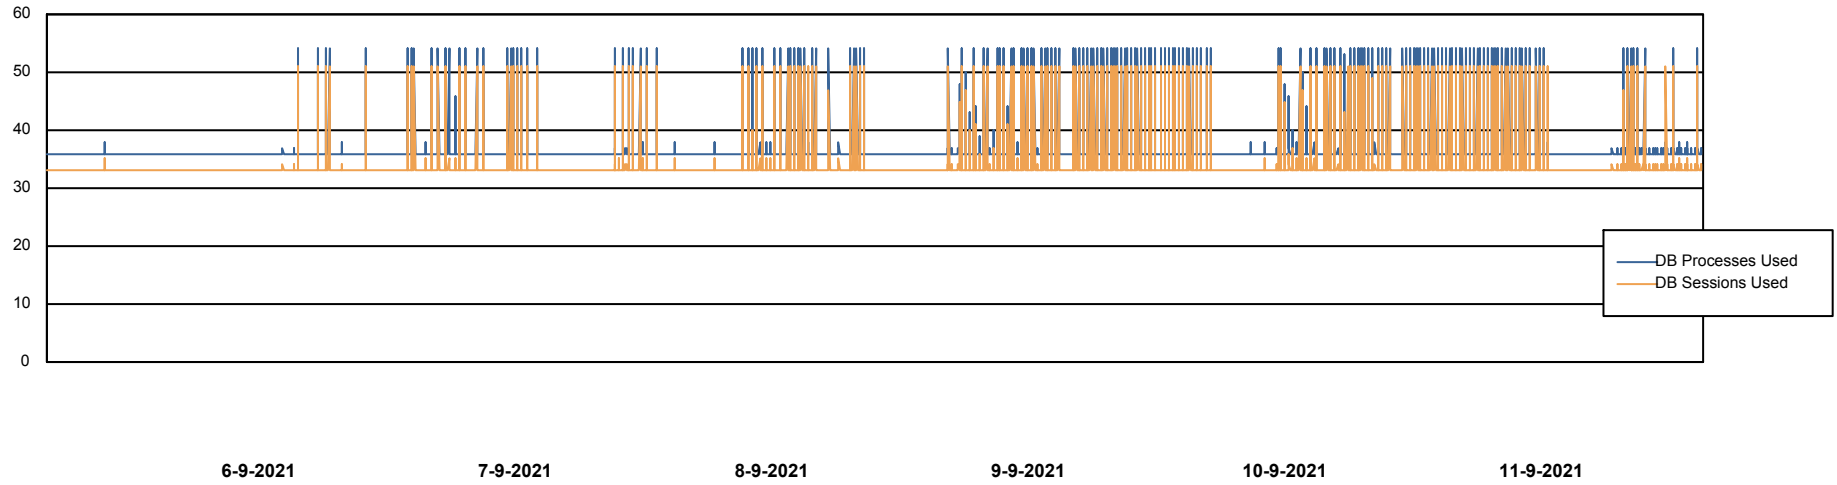

Database Performance HUE_STB_S-ORATEST_DB