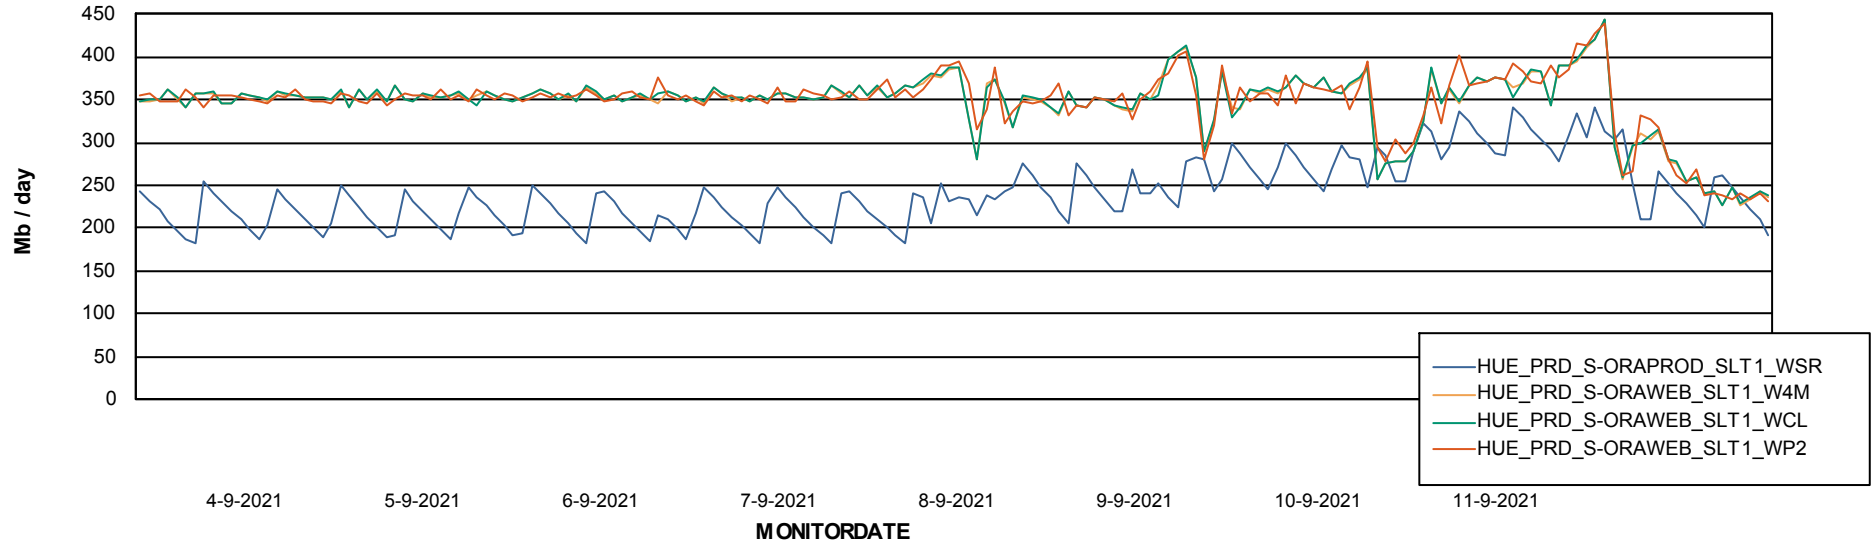

ABSSolute Web Component Services

Avg memory used per ABS Web component