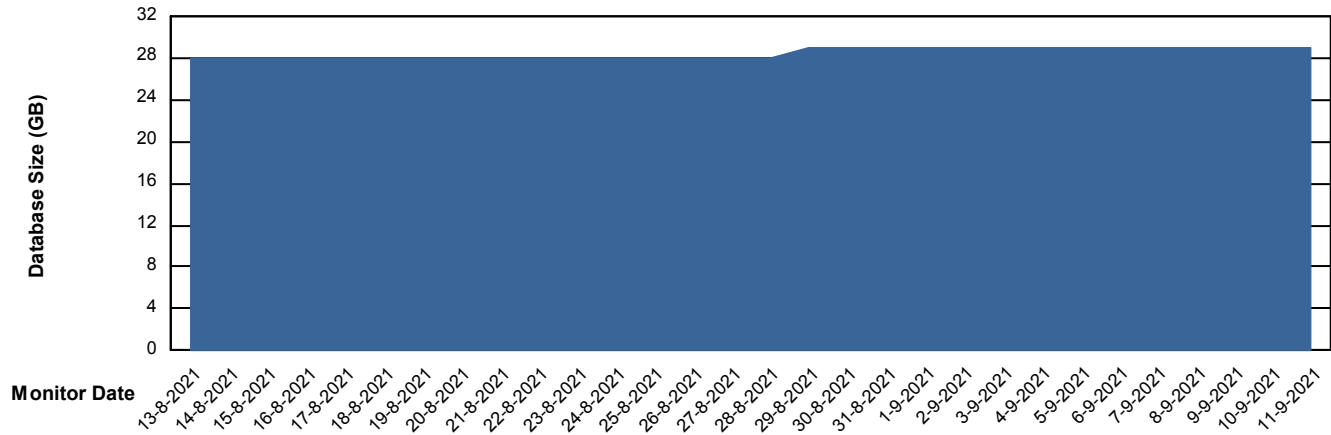

DATABASE SIZE HUE_PRD_S-ORAPROD_DB

Database growth over last month