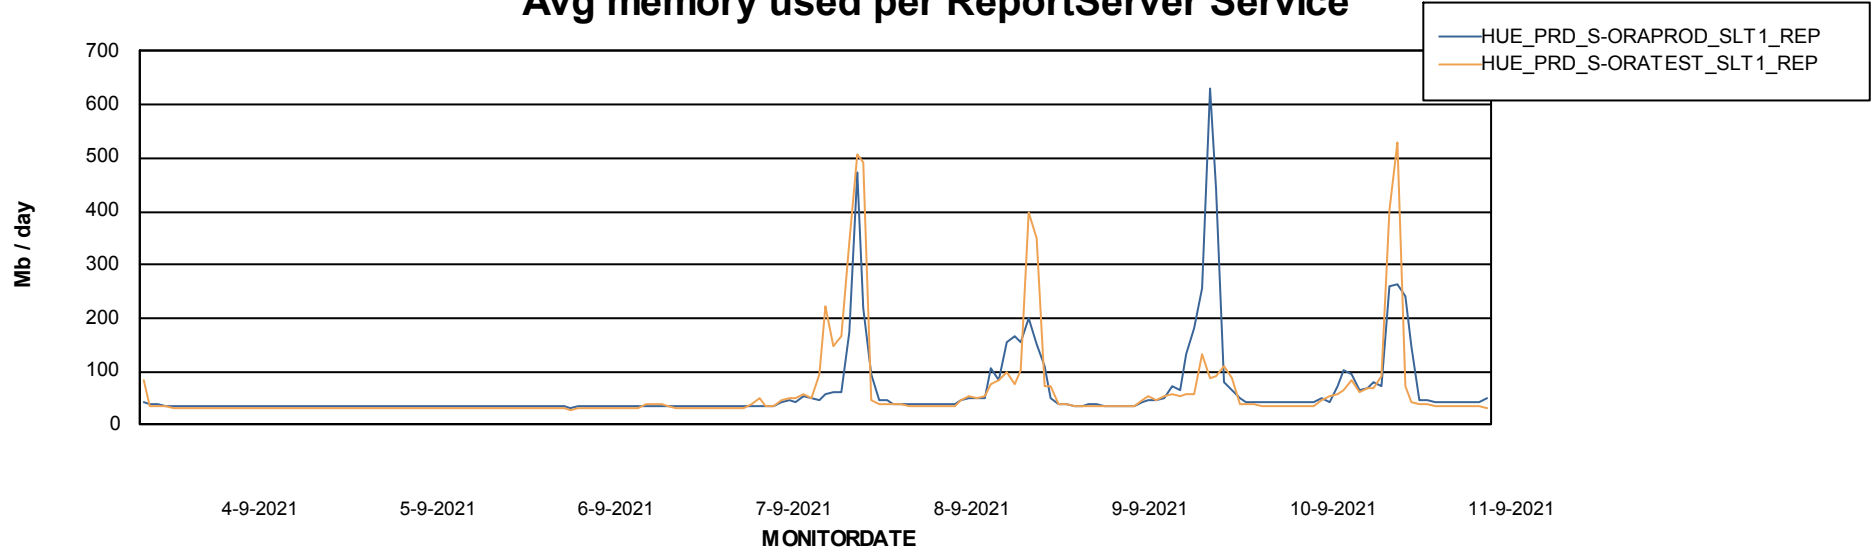

ABSSolute Application ReportServer Services

Avg memory used per ReportServer Service