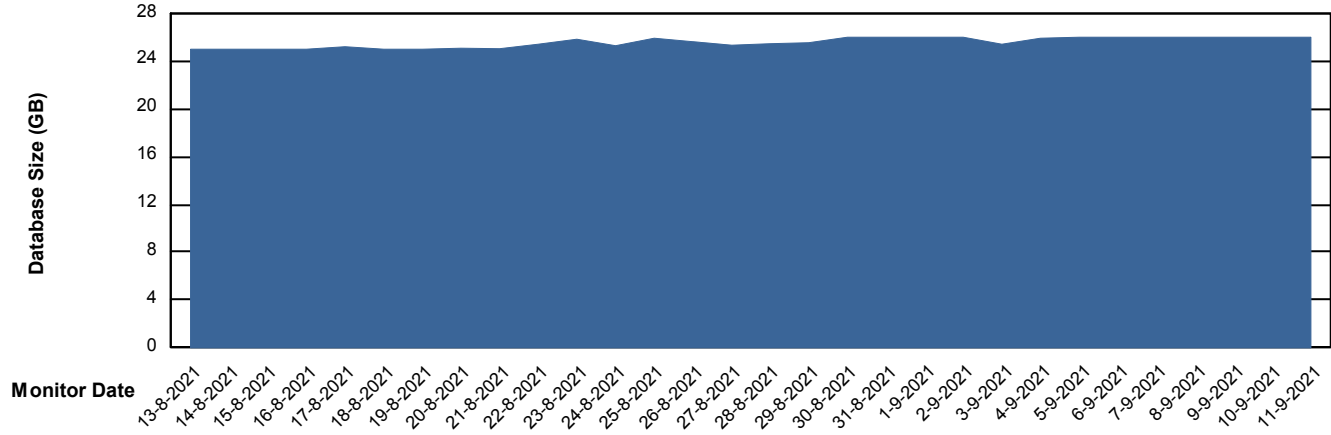

Customer ELJ Production
Database ID 72

Database Performance ELJDB_Standby

Weekly SLA Customer Report

Customer ELJ Production
Database ID 72

DATABASE SIZE ELJDB_PRD_BI

Database growth over last month

DATABASE SIZE ELJDB_Production