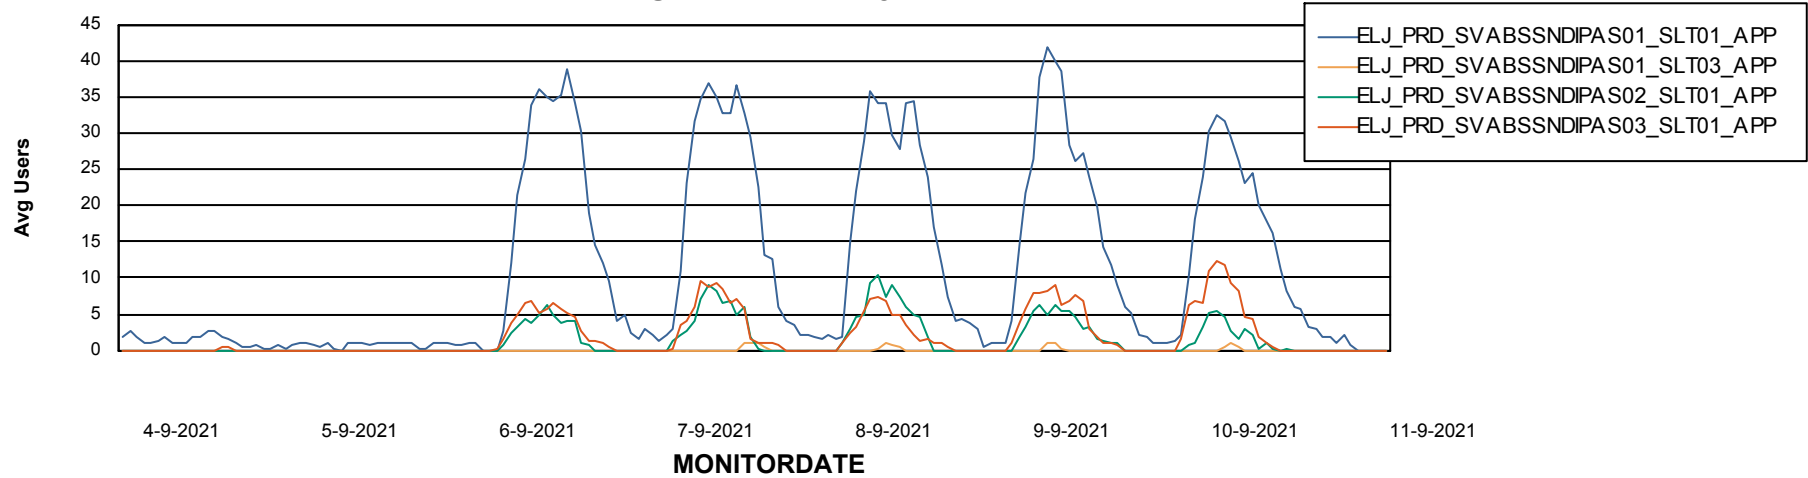

Weekly SLA Customer Report

Customer ELJ Production
Database ID 72

ABSSolute Application Server Services

Avg memory used per ABS Server Service

Avg users per day per ABS server

Weekly SLA Customer Report

Customer ELJ Production
Database ID 72