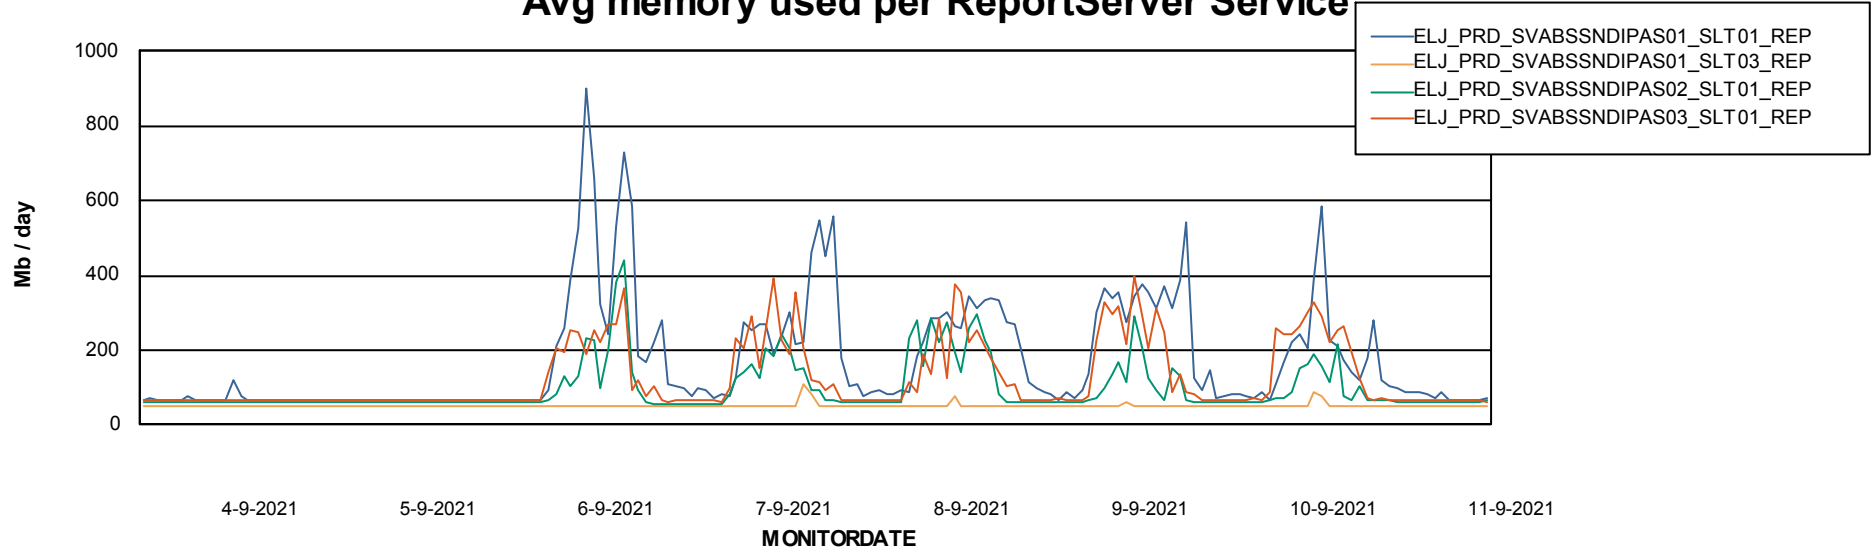

ABSSolute Application ReportServer Services

Avg memory used per ReportServer Service