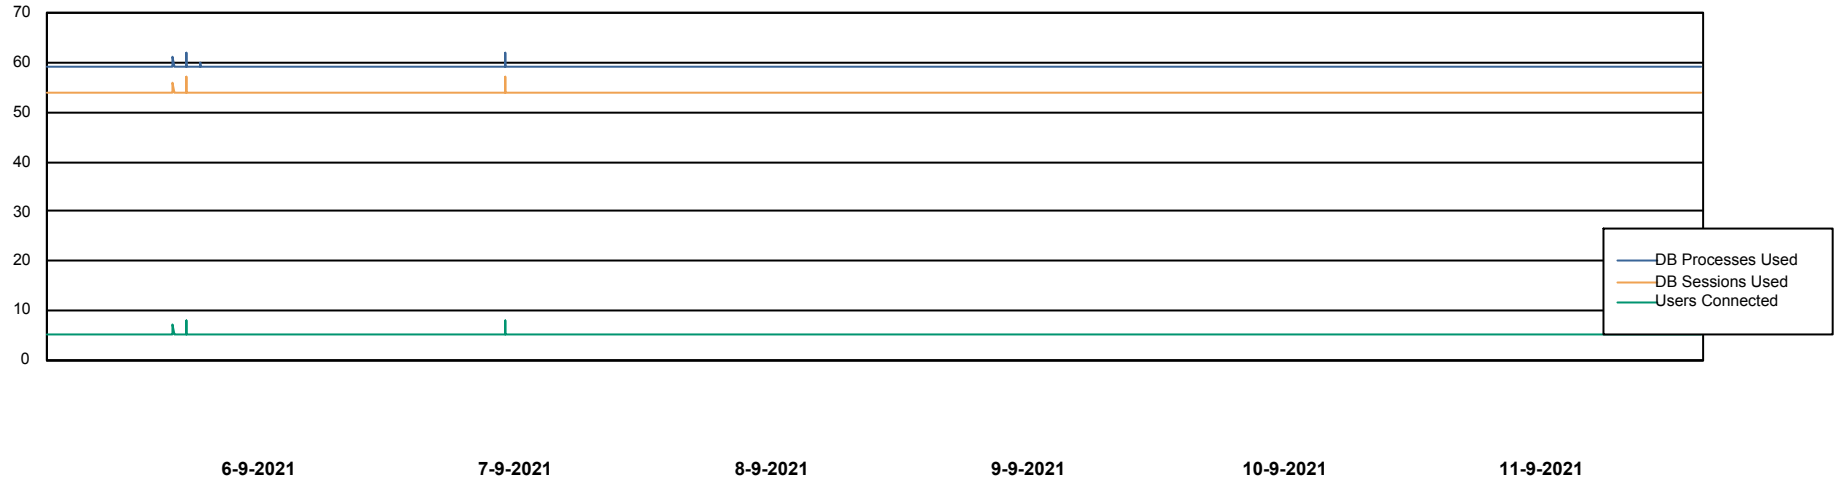

Weekly SLA Customer Report

Customer ELJ Production
Database ID 72

Database Performance ELJDB_PRD_BI

Weekly SLA Customer Report

Customer ELJ Production
Database ID 72

Database Performance ELJDB_Production

Weekly SLA Customer Report

Customer ELJ Production
Database ID 72

Database Performance ELJDB_Standby

Weekly SLA Customer Report

Customer ELJ Production
Database ID 72

DATABASE SIZE ELJDB_PRD_BI

Database growth over last month

DATABASE SIZE ELJDB_Production