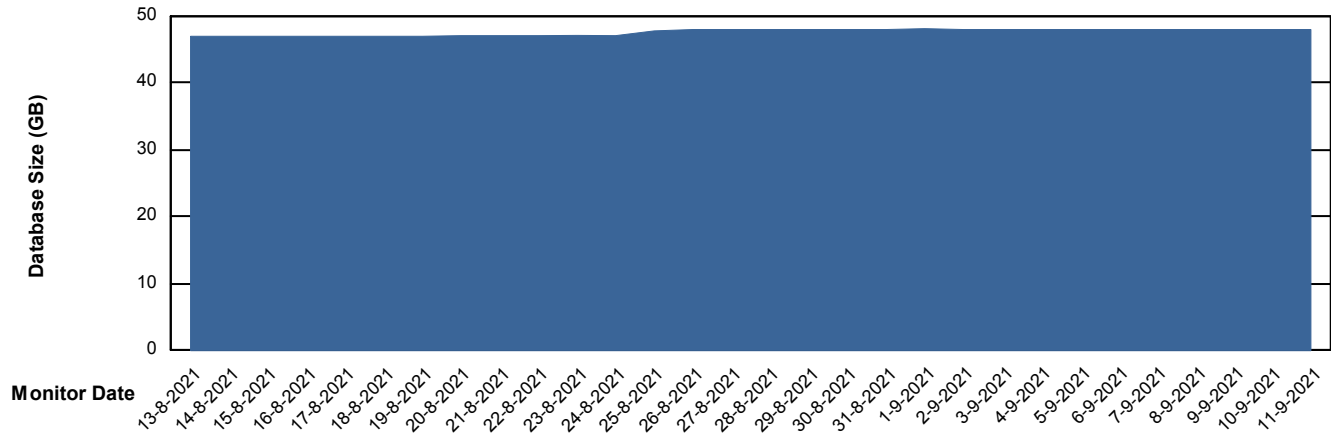

DATABASE SIZE ELJDB_Production

Database growth over last month