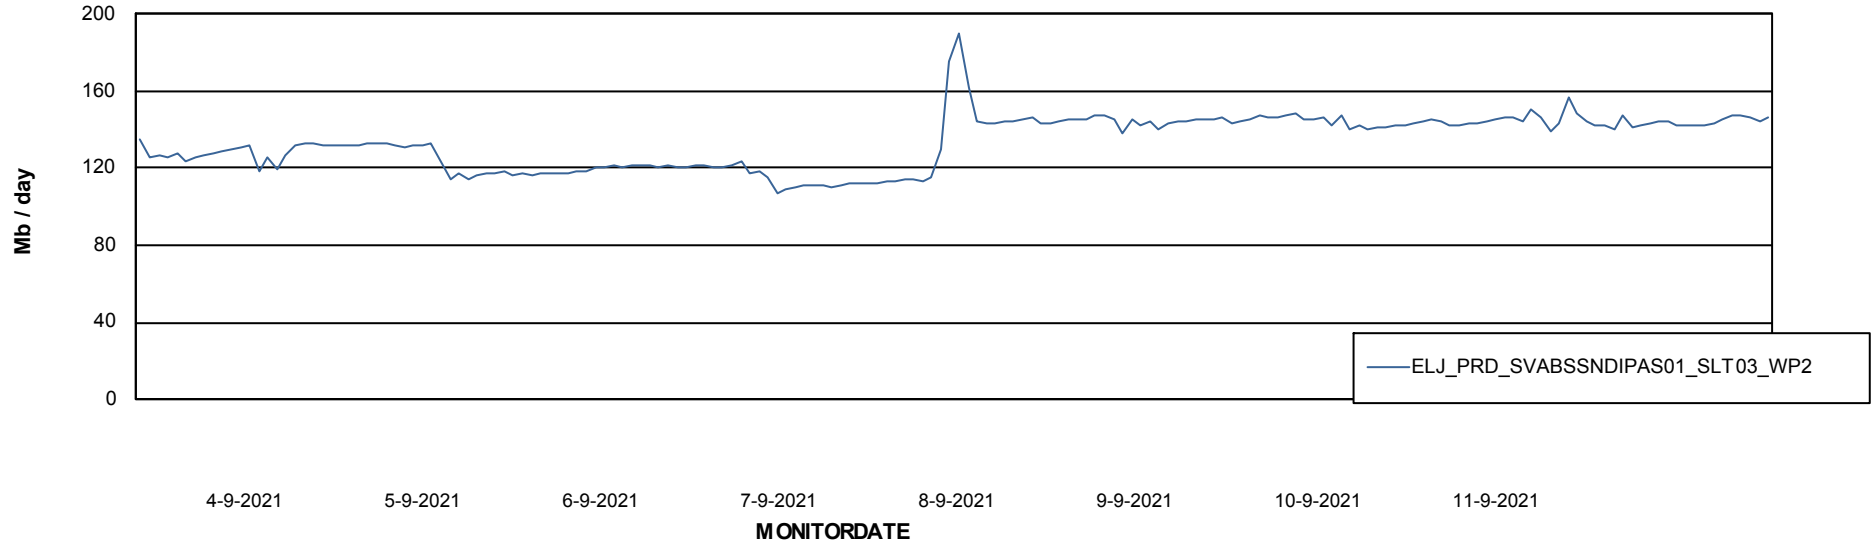

ABSSolute Application ReportServer Services

Avg memory used per ReportServer Service

Weekly SLA Customer Report

Customer ELJ Production
Database ID 72

ABSSolute Web Component Services

Avg memory used per ABS Web component