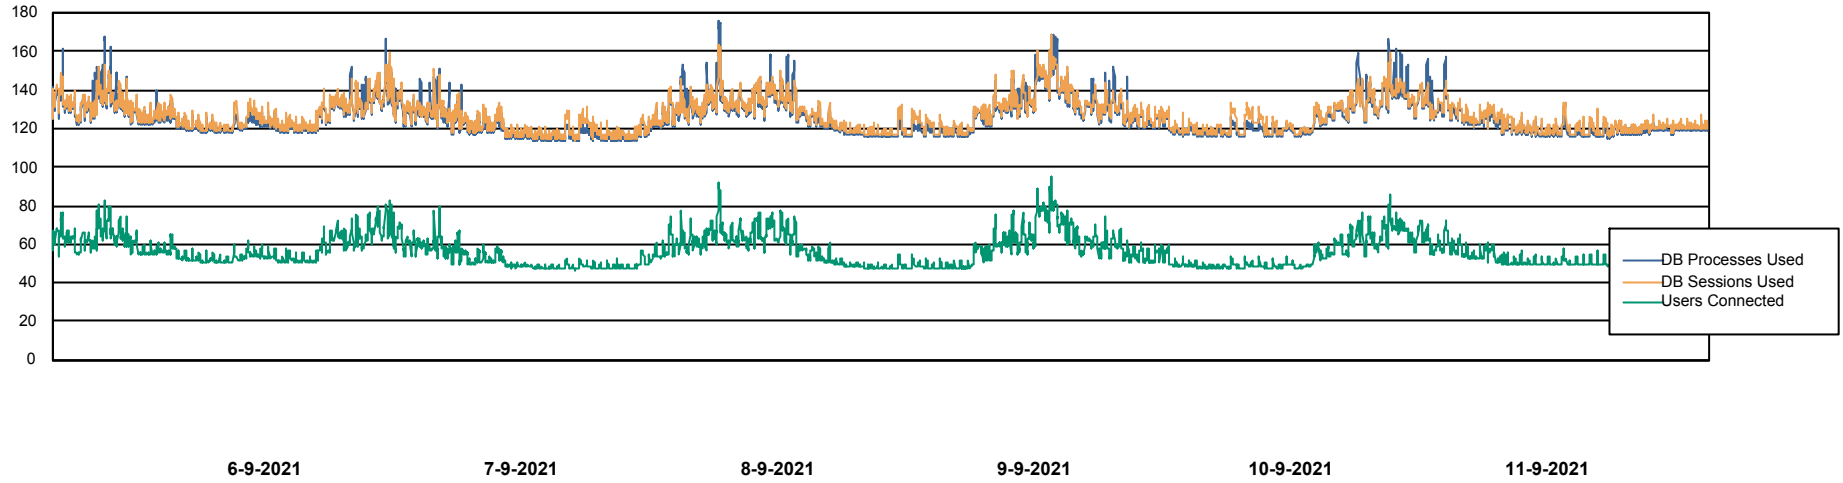

Weekly SLA Customer Report

Customer ELJ Production
Database ID 72

Database Performance ELJDB_PRD_BI

Weekly SLA Customer Report

Customer ELJ Production
Database ID 72

Database Performance ELJDB_Production

Weekly SLA Customer Report