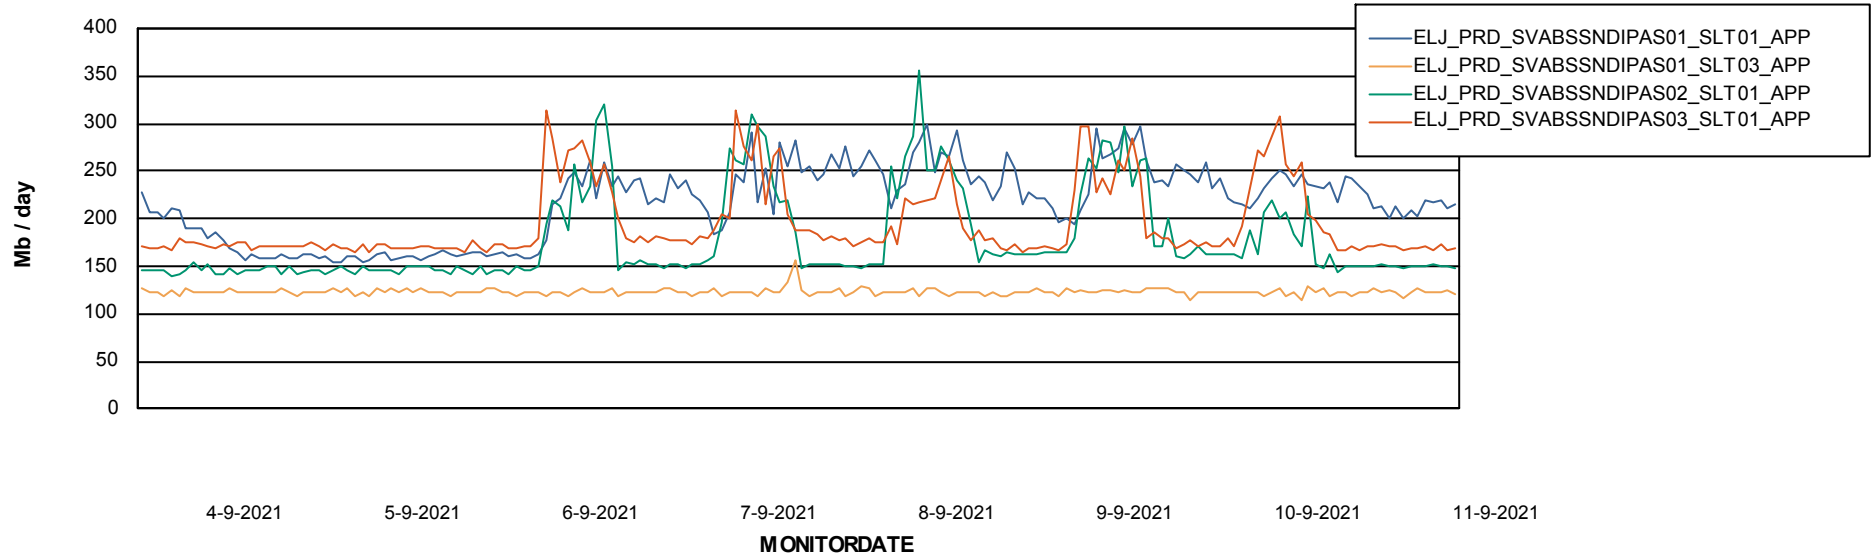

BI Status and last ETL error for ELJDB_PRD_BI

	zo 5/9/2021	ma 6/9/2021	di 7/9/2021	wo 8/9/2021	do 9/9/2021	vr 10/9/2021	za 11/9/2021
ABS DataWarehouse ETL Health	OK	OK	OK	OK	OK	OK	OK
ABS DWHStaging ETL Health	OK	OK	OK	OK	OK	OK	OK

Weekly SLA Customer Report

Customer ELJ Production
Database ID 72

ABSSolute Application Server Services

Avg memory used per ABS Server Service

Avg users per day per ABS server

Weekly SLA Customer Report

Customer ELJ Production
Database ID 72