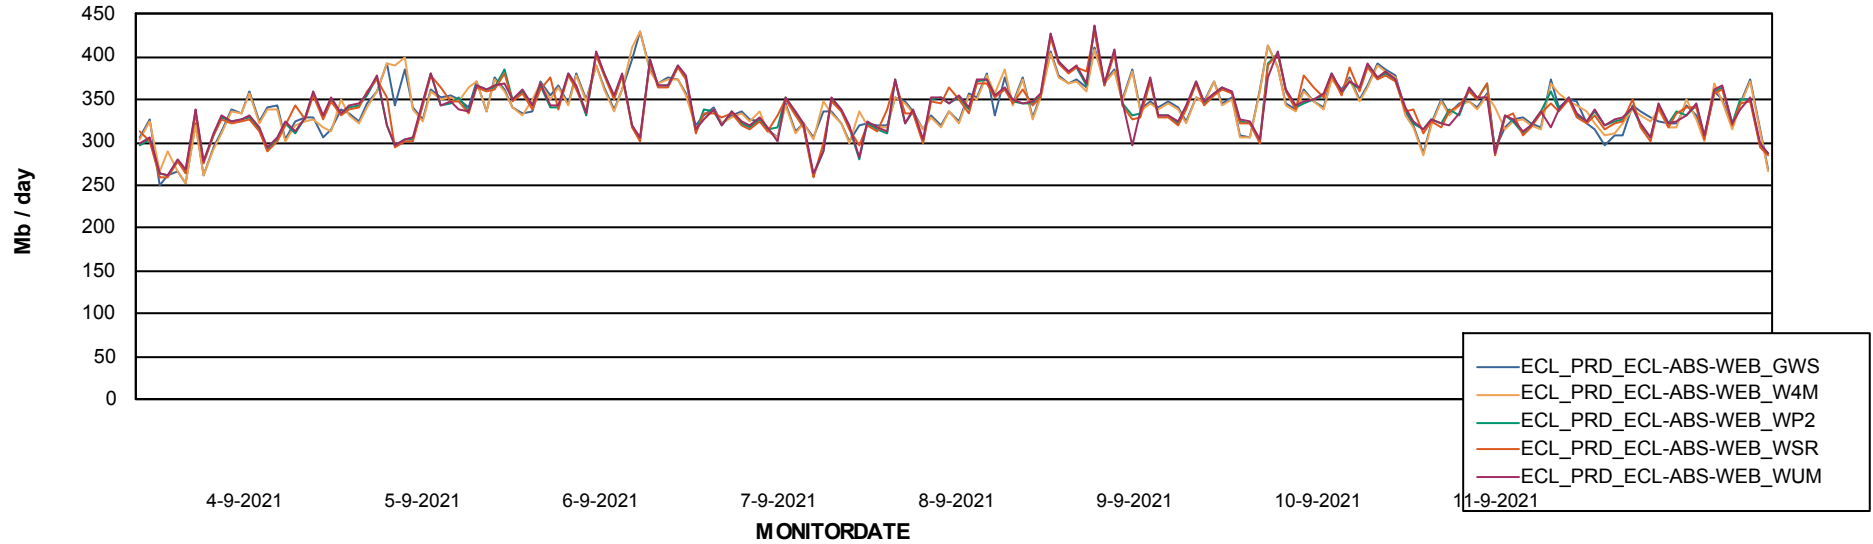

ABSSolute Application ReportServer Services

Avg memory used per ReportServer Service

Weekly SLA Customer Report

Customer ECL_Production
Database ID 77

ABSolute Web Component Services

Avg memory used per ABS Web component