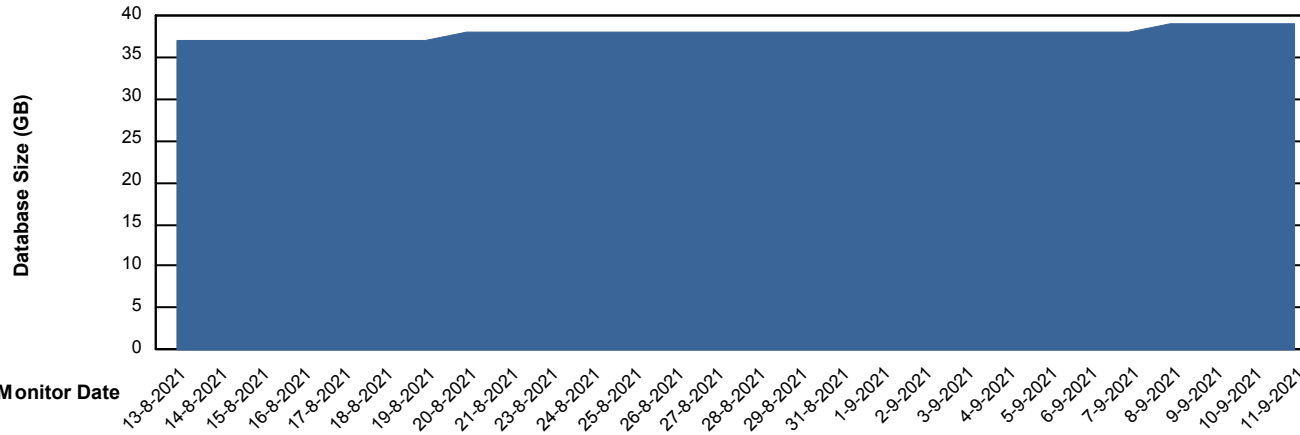

Weekly SLA Customer Report

Customer ECL_Production
Database ID 77

Harddisk Usage ECL_PRD_ECL-ABS-WEB

| | Free disk space on C: (%) | Total disk space on C: (Gb) | Used disk space on C: (Gb) |
|-----------|---------------------------|-----------------------------|----------------------------|
| 11-9-2021 | 59 | 0 | 52 |
| 10-9-2021 | 59 | 0 | 52 |
| 9-9-2021 | 60 | 127 | 51 |
| 8-9-2021 | 60 | 0 | 51 |
| 7-9-2021 | 61 | 127 | 50 |
| 6-9-2021 | 61 | 0 | 49 |
| 5-9-2021 | 62 | 0 | 49 |

Weekly SLA Customer Report

Customer ECL_Production
 Database ID 77

DATABASE SIZE ECLDB_Production

Database growth over last month

Database Tablespace ECLDB_Production

| Date | Tablespace Name | Filesize (Gb) | Usedsize (Gb) | Percentage free |
|-----------|-----------------|---------------|---------------|-----------------|
| 11-9-2021 | ABSDATA | 44 | 36 | 19 |
| | INDX | 8 | 4 | 56 |
| 10-9-2021 | ABSDATA | 44 | 35 | 19 |
| | INDX | 8 | 4 | 56 |
| 9-9-2021 | ABSDATA | 44 | 35 | 19 |
| | INDX | 8 | 4 | 56 |
| 8-9-2021 | ABSDATA | 44 | 36 | 19 |
| | INDX | 8 | 4 | 56 |
| 7-9-2021 | ABSDATA | 44 | 35 | 20 |
| | INDX | 8 | 4 | 56 |
| 6-9-2021 | ABSDATA | 44 | 35 | 19 |
| | INDX | 8 | 4 | 56 |
| 5-9-2021 | ABSDATA | 44 | 35 | 20 |
| | INDX | 8 | 4 | 56 |