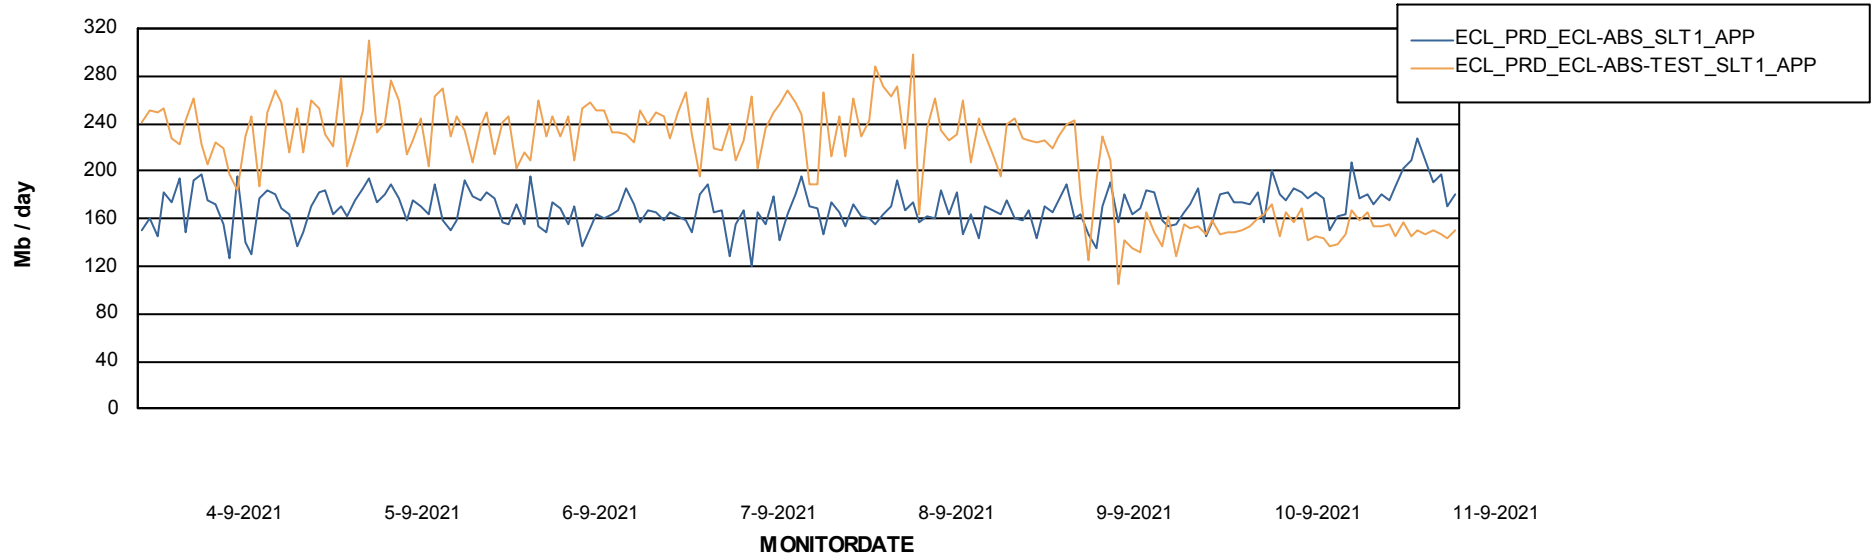

Weekly SLA Customer Report

Customer ECL_Production
 Database ID 77

DATABASE SIZE ECLDB_Production

Database growth over last month

Database Tablespace ECLDB_Production

| Date | Tablespace Name | Filesize (Gb) | Usedsize (Gb) | Percentage free |
|-----------|-----------------|---------------|---------------|-----------------|
| 11-9-2021 | ABSDATA | 44 | 36 | 19 |
| | INDX | 8 | 4 | 56 |
| 10-9-2021 | ABSDATA | 44 | 35 | 19 |
| | INDX | 8 | 4 | 56 |
| 9-9-2021 | ABSDATA | 44 | 35 | 19 |
| | INDX | 8 | 4 | 56 |
| 8-9-2021 | ABSDATA | 44 | 36 | 19 |
| | INDX | 8 | 4 | 56 |
| 7-9-2021 | ABSDATA | 44 | 35 | 20 |
| | INDX | 8 | 4 | 56 |
| 6-9-2021 | ABSDATA | 44 | 35 | 19 |
| | INDX | 8 | 4 | 56 |
| 5-9-2021 | ABSDATA | 44 | 35 | 20 |
| | INDX | 8 | 4 | 56 |

Weekly SLA Customer Report

Customer ECL_Production
Database ID 77

ABSSolute Application Server Services

Avg memory used per ABS Server Service

Avg users per day per ABS server

Weekly SLA Customer Report

Customer ECL_Production
Database ID 77