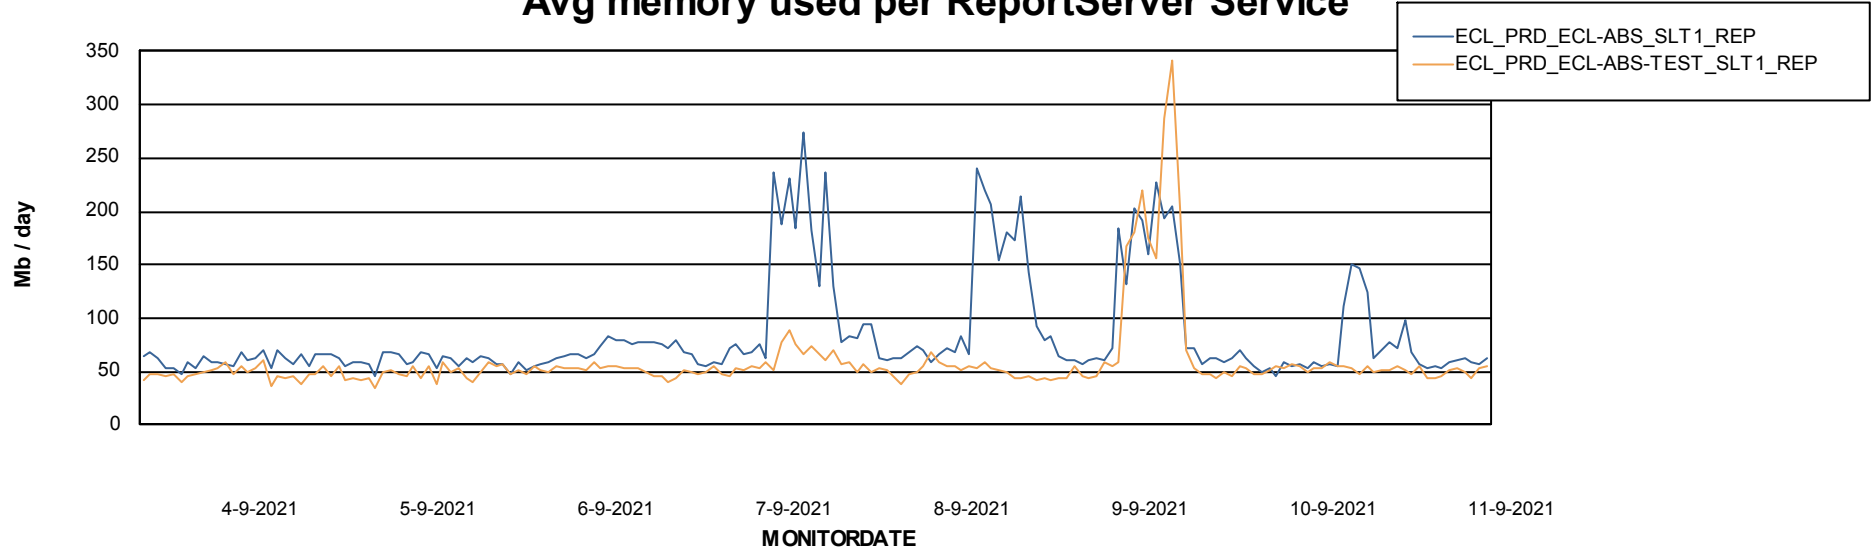

ABSSolute Application ReportServer Services

Avg memory used per ReportServer Service