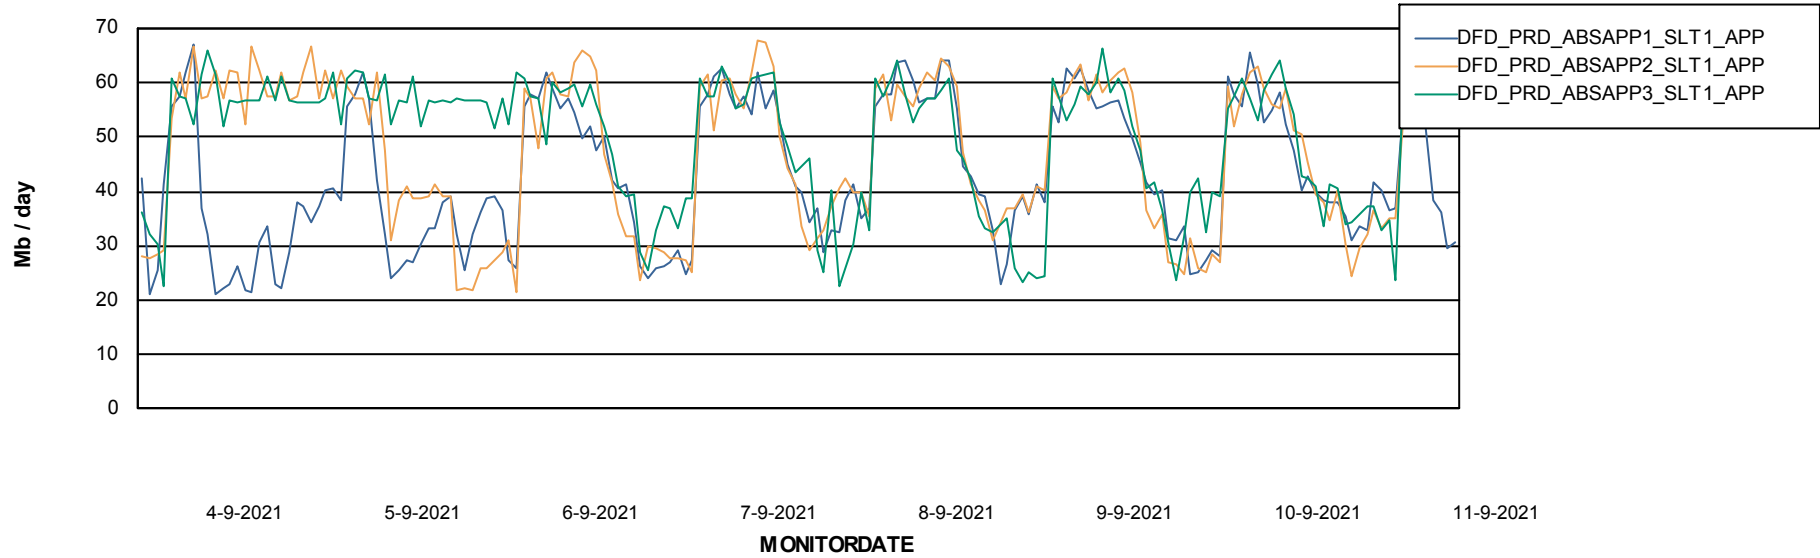

ABSSolute Application Server Services

Avg memory used per ABS Server Service