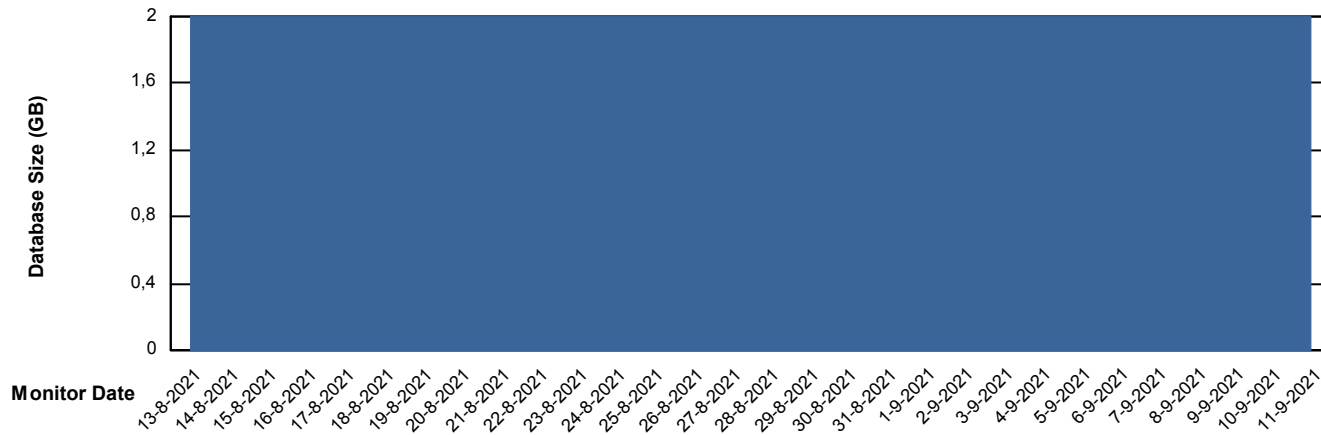

DATABASE SIZE DFDDDB_Production

Database growth over last month