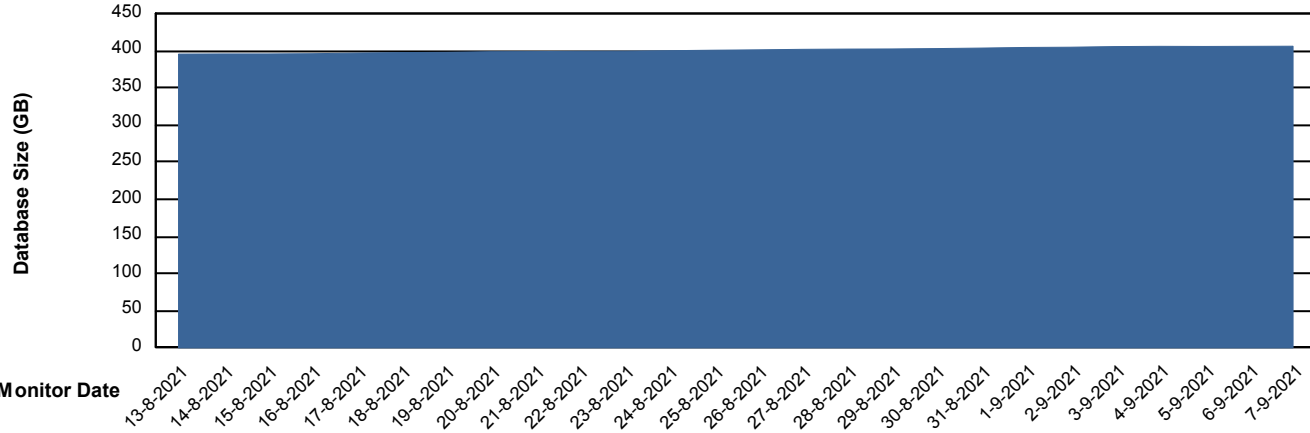

Customer CUS Production
Database ID 84

Database Performance CUS_ProdDB_Standby

Weekly SLA Customer Report

Customer CUS Production
 Database ID 84

DATABASE SIZE CUS_ProdDB_Primary

Database growth over last month