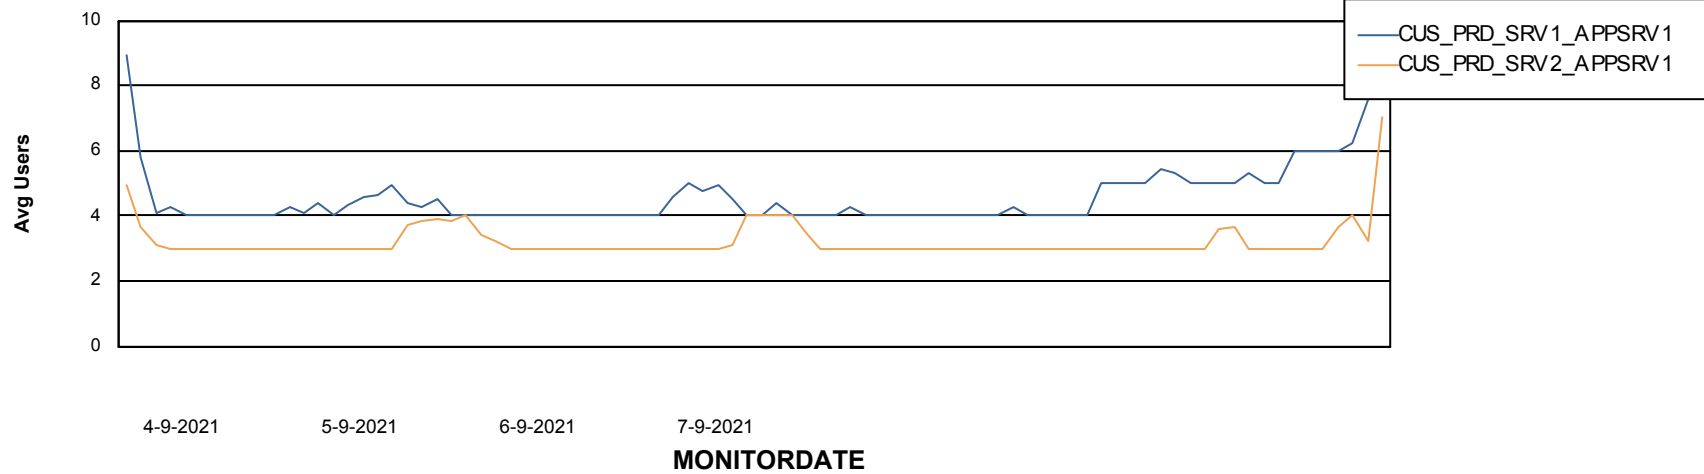

Weekly SLA Customer Report

Customer CUS Production
Database ID 84

ABSolute Application Server Services

Avg memory used per ABS Server Service

Avg users per day per ABS server

Weekly SLA Customer Report

Customer CUS Production
Database ID 84