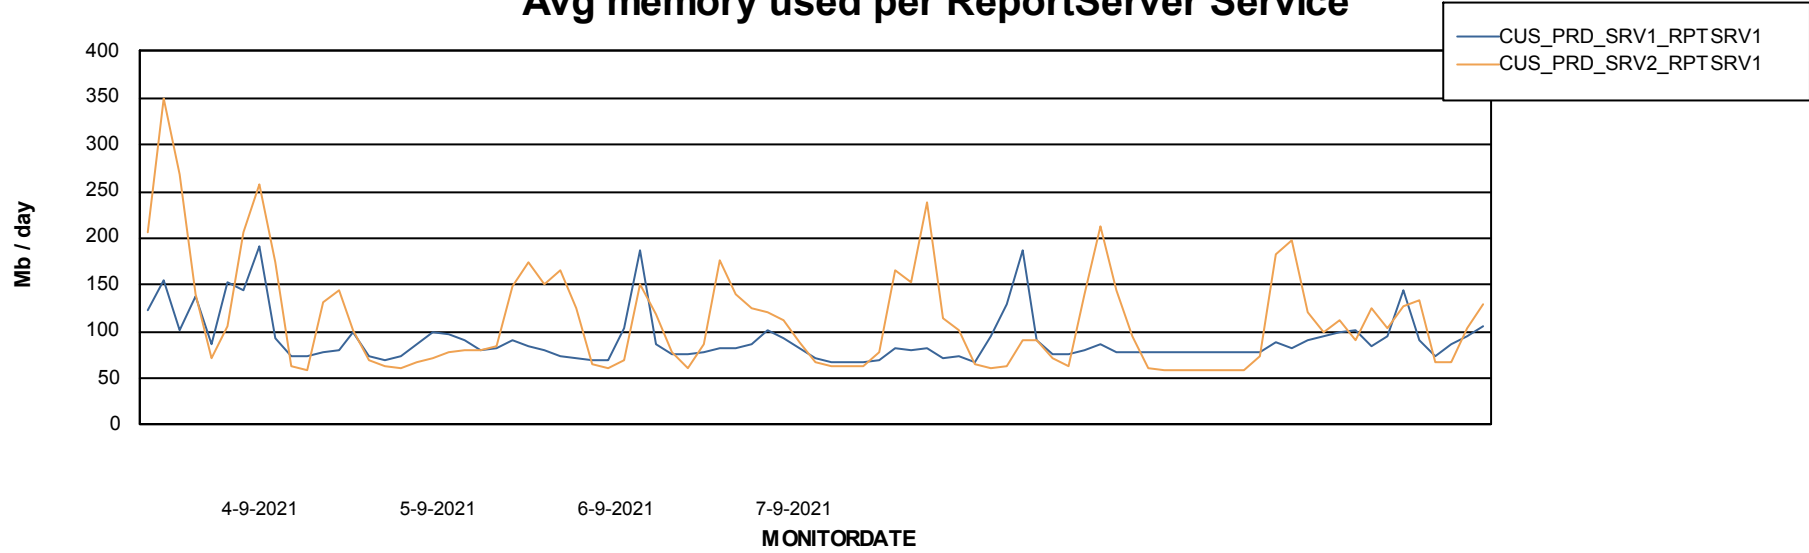

ABSolute Web Component Services

Avg memory used per ReportServer Service