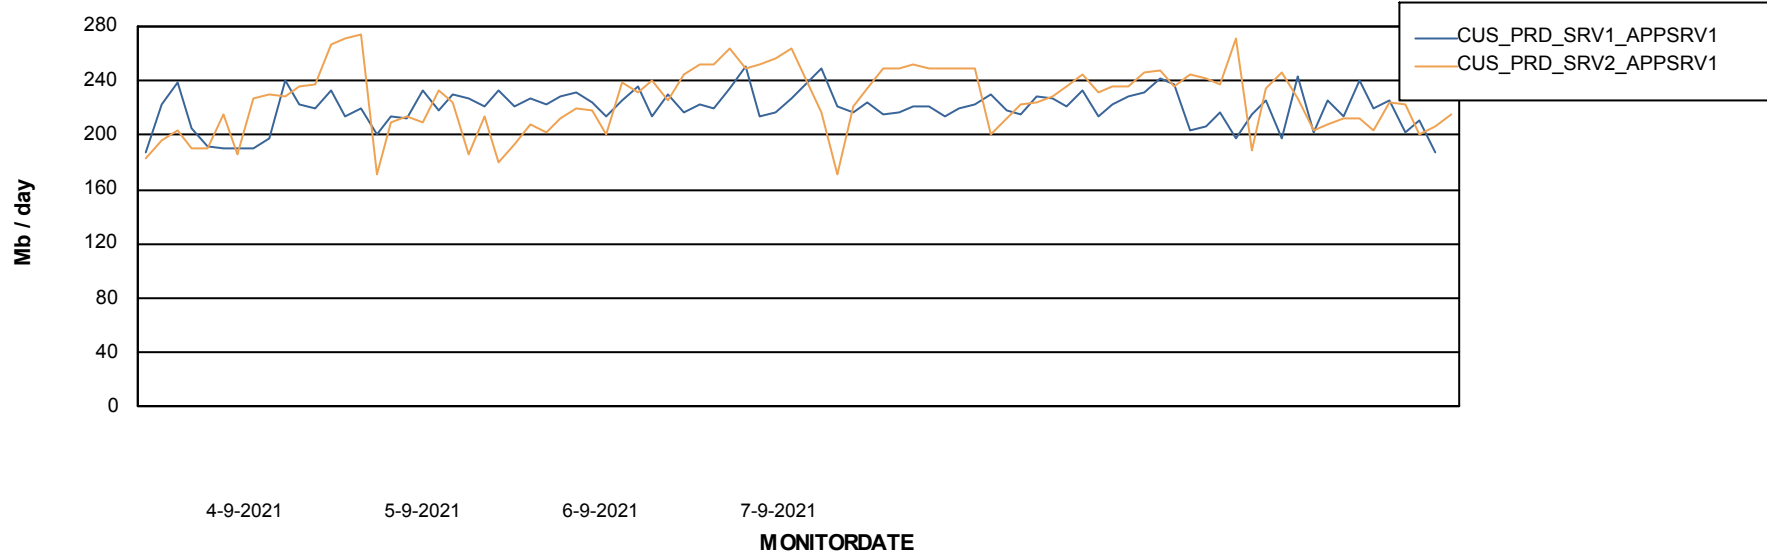

ABSolute Application Server Services

Avg memory used per ABS Server Service