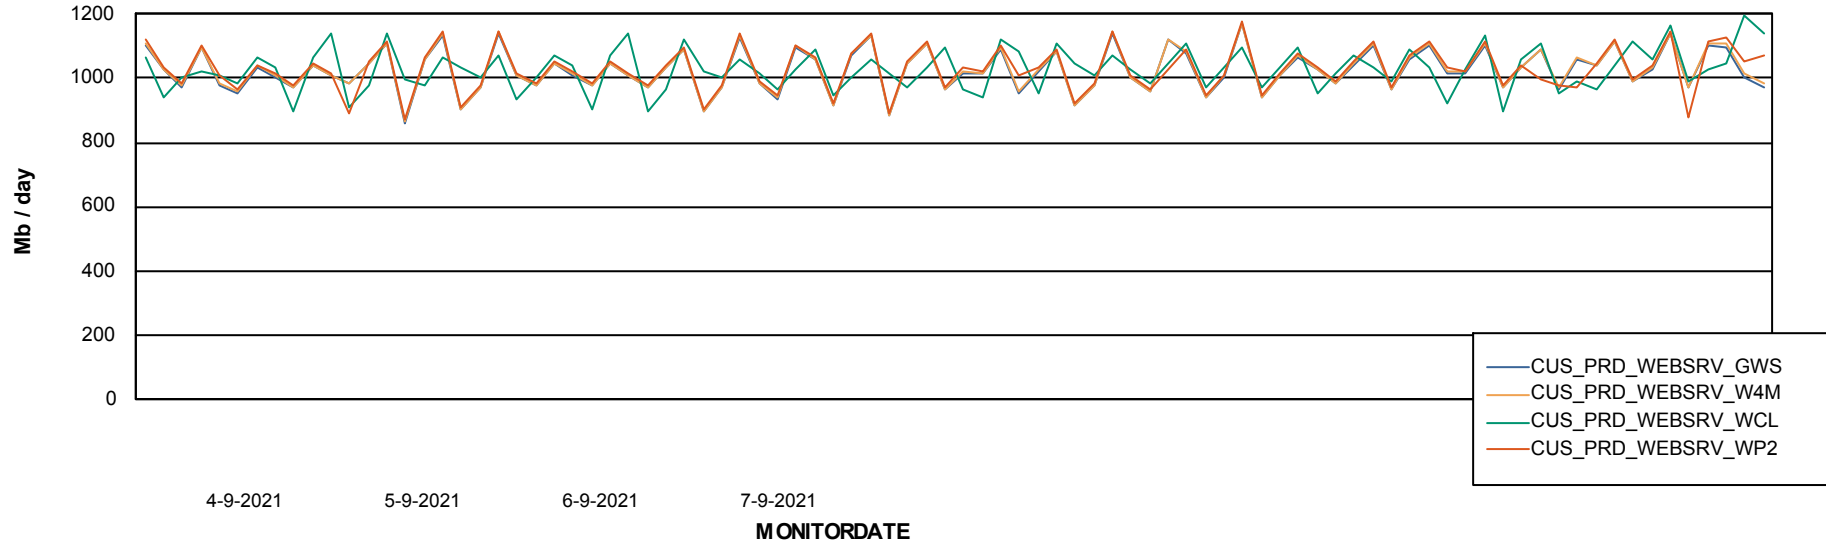

ABSolute Web Component Services

Avg memory used per ReportServer Service

Weekly SLA Customer Report

Customer CUS Production
Database ID 84

ABSSolute Web Component Services

Avg memory used per ABS Web component