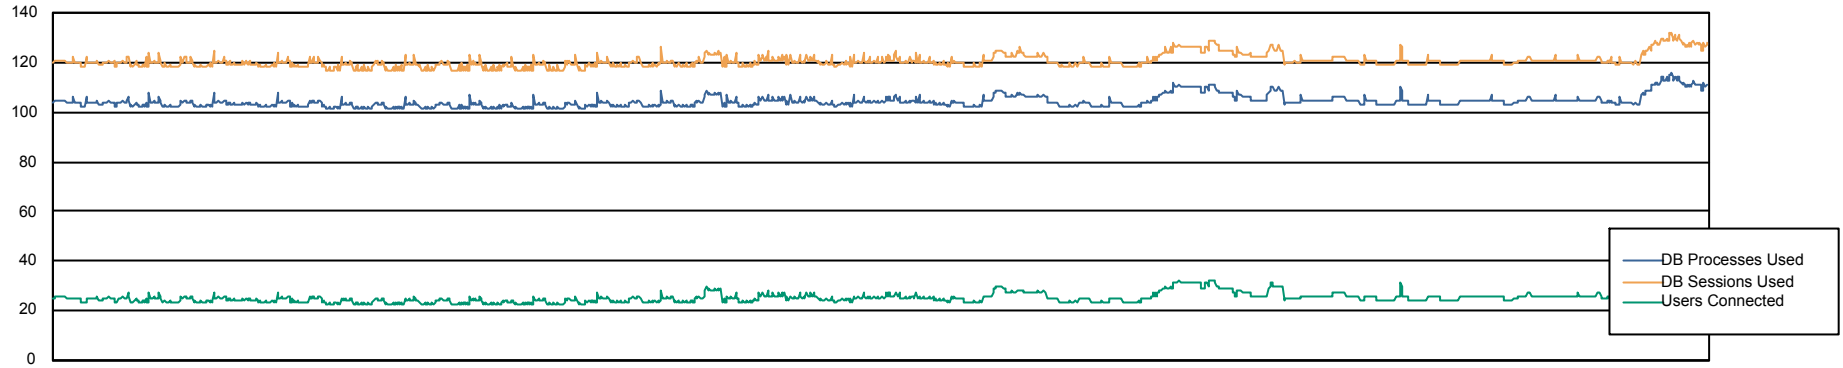

Database Performance CUS_ProdDB_Primary