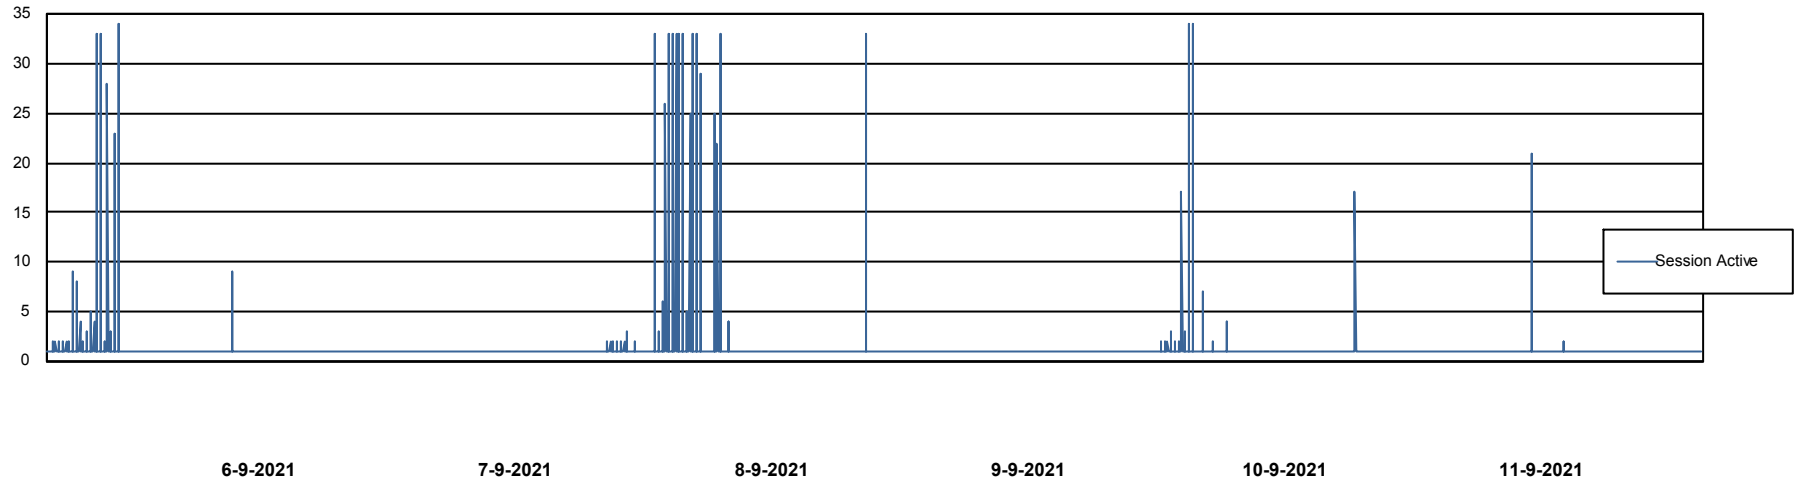

Database Performance CLODB_PRD_Standby