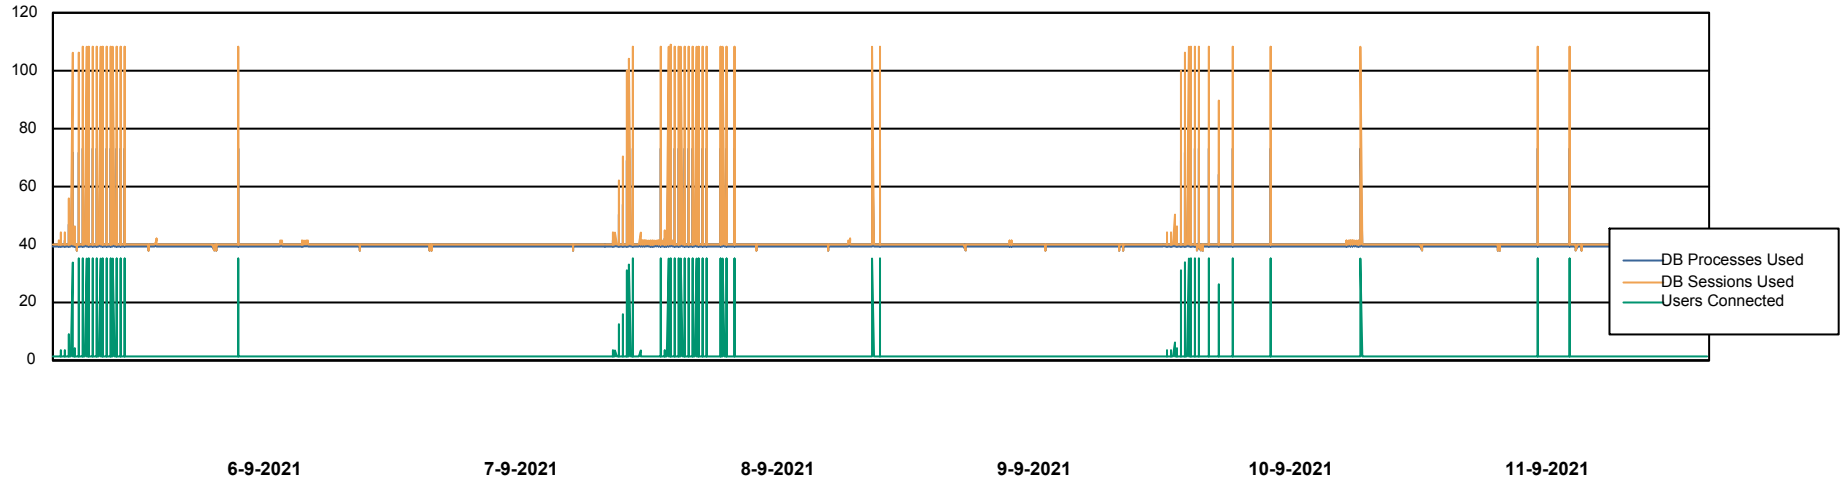

Database Performance CLODB_PRD_Standby