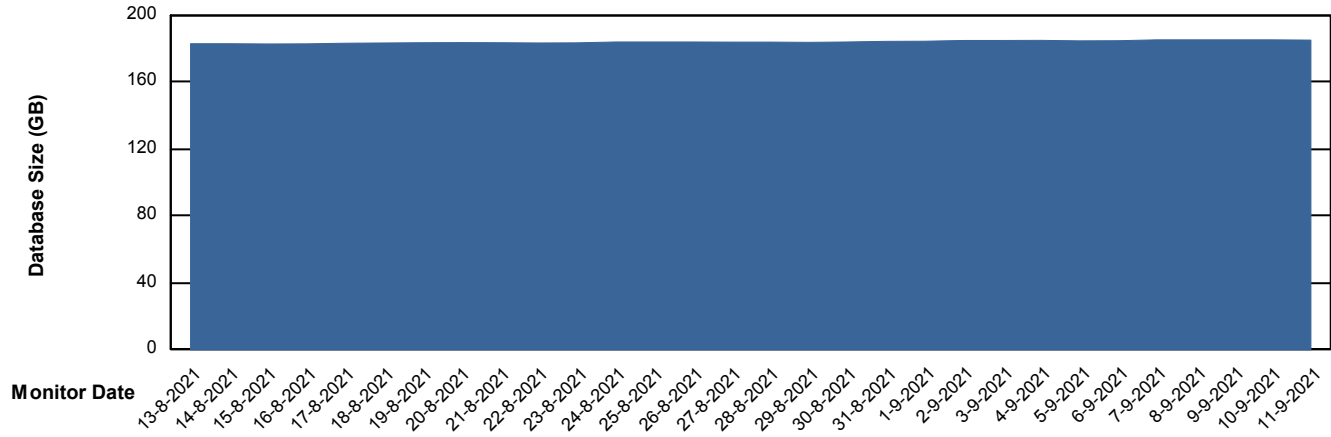

DATABASE SIZE CLODB_PRD_BI

Database growth over last month