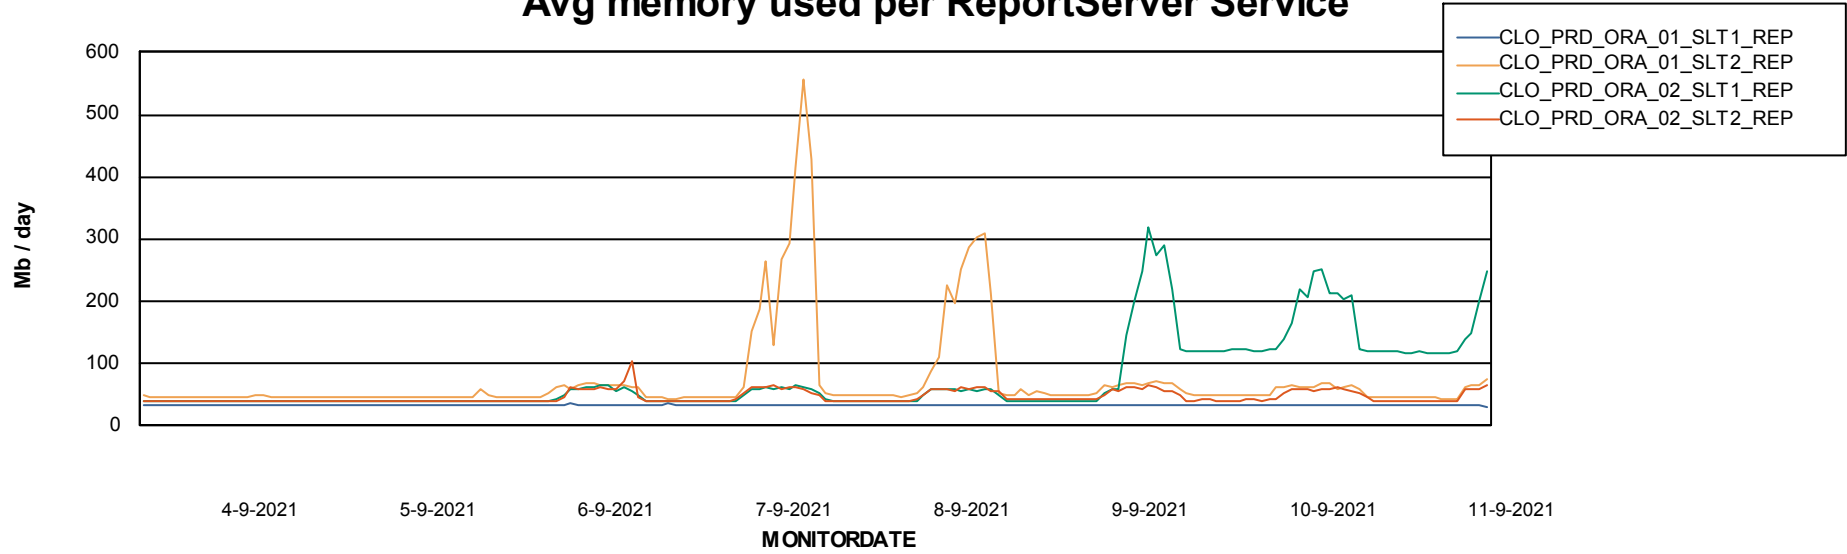

Avg memory used per ABS Server Service

Avg users per day per ABS server

Weekly SLA Customer Report

Customer CLO Production
Database ID 38

ABSSolute Application ReportServer Services

Avg memory used per ReportServer Service