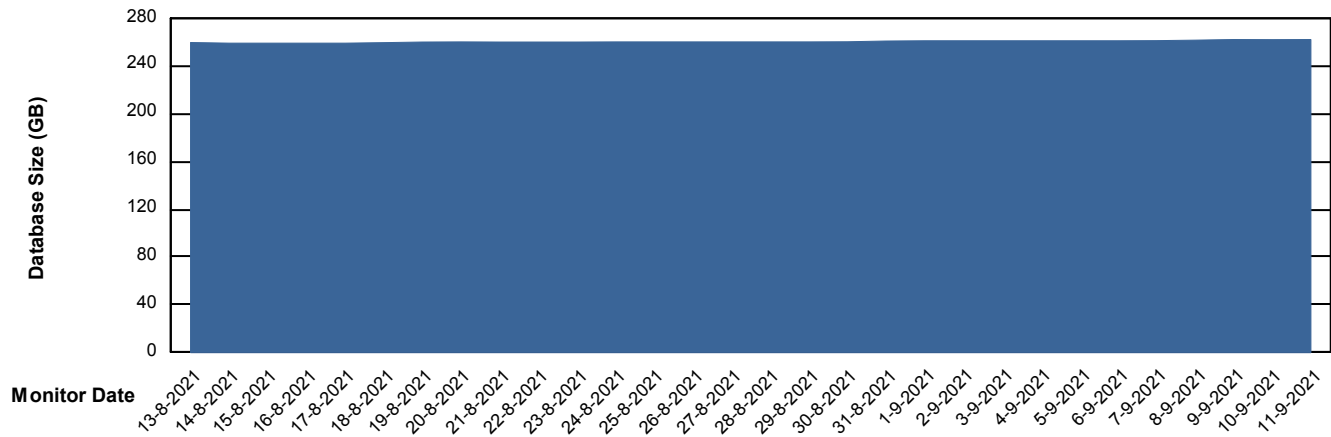

Customer CLO Production
Database ID 38

DATABASE SIZE CLODB_PRD_BI

Database growth over last month

DATABASE SIZE CLODB_PRD_Production

Database growth over last month

Weekly SLA Customer Report

Customer CLO Production
Database ID 38