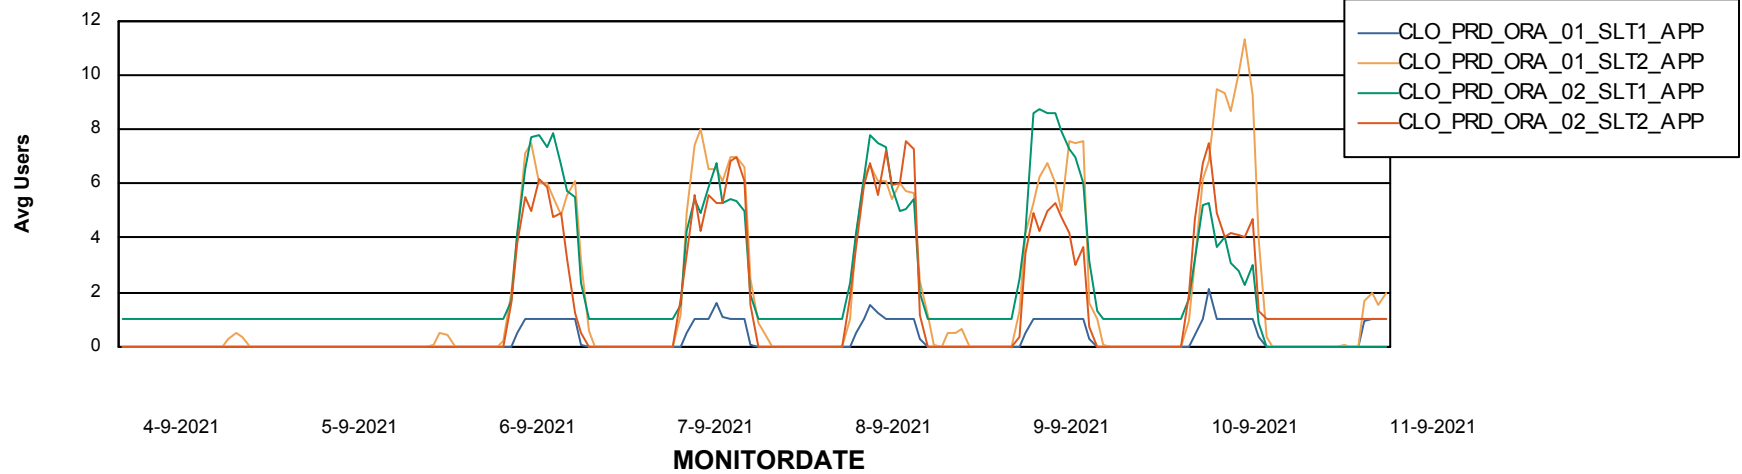

Avg users per day per ABS server