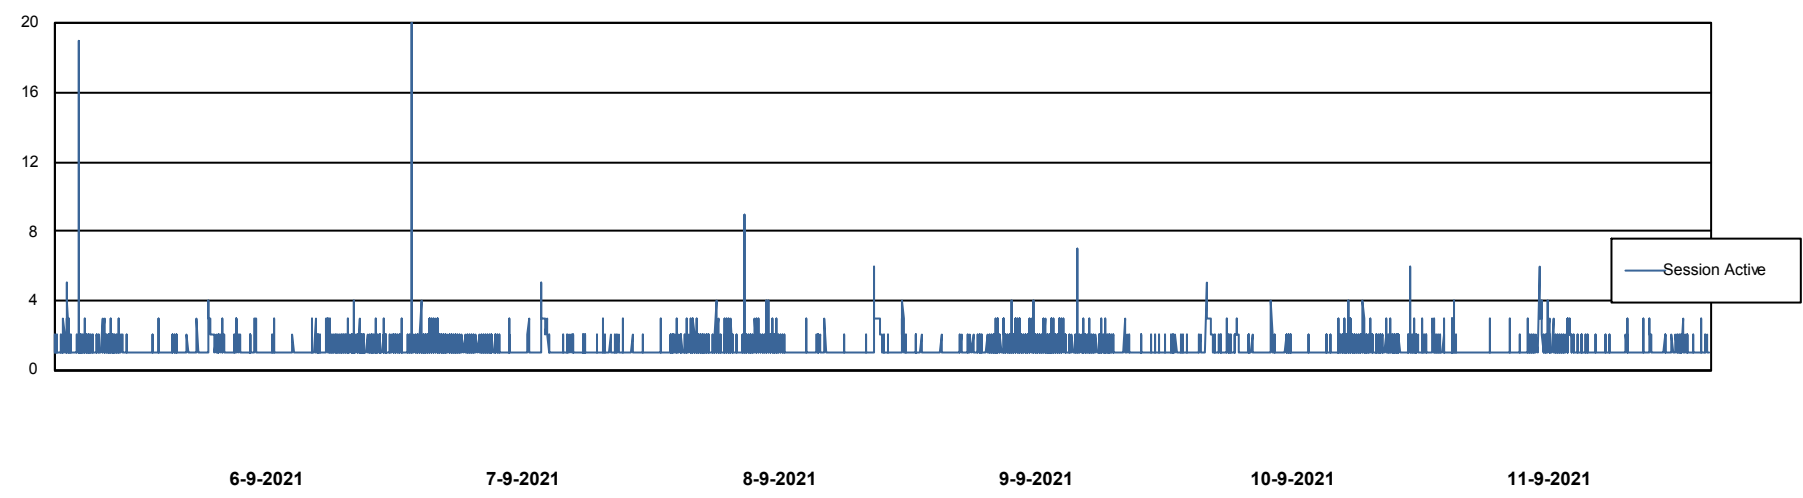

Customer CLO Production
Database ID 38

Database Performance CLODB_PRD_BI

Weekly SLA Customer Report

Customer CLO Production
Database ID 38

Database Performance CLODB_PRD_Production

Weekly SLA Customer Report