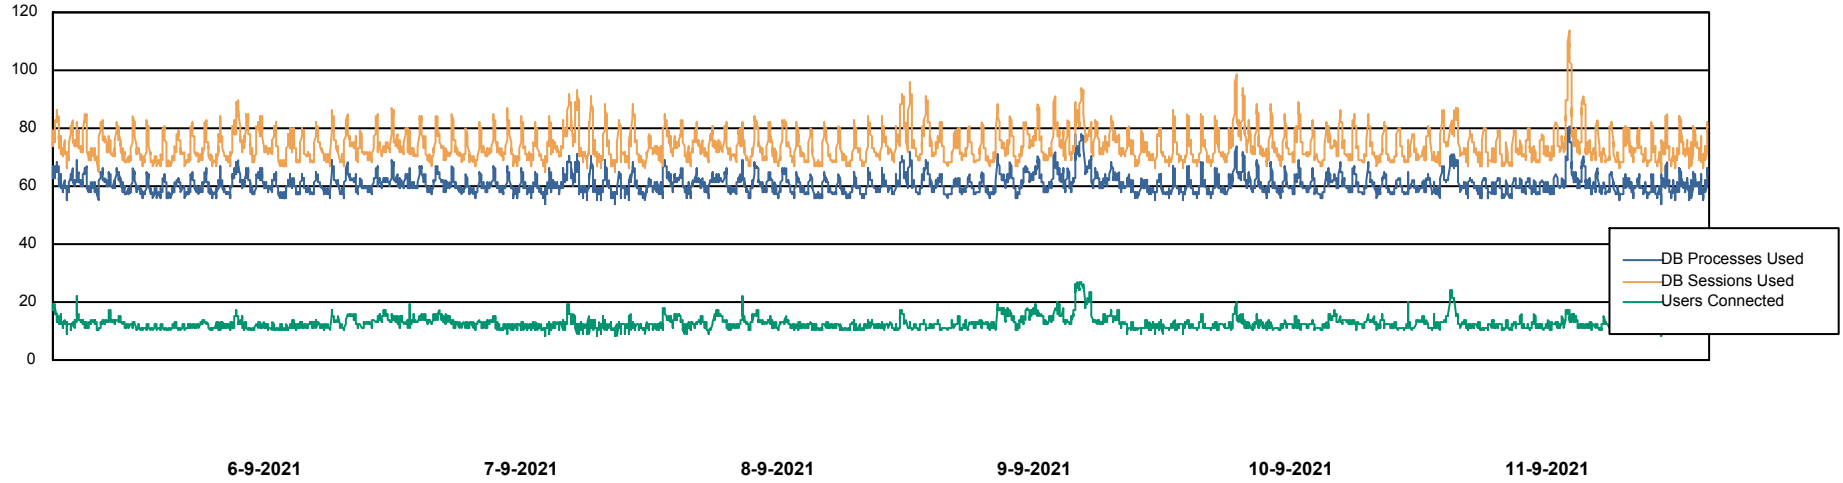

Database Performance CLODB_PRD_BI