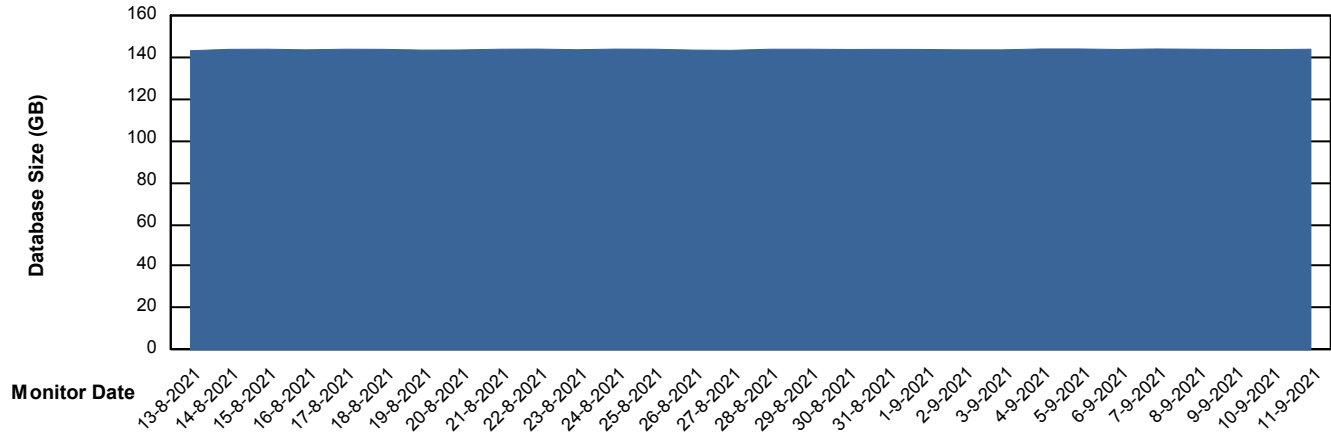

DATABASE SIZE CLODB_PRD_Test

Database growth over last month