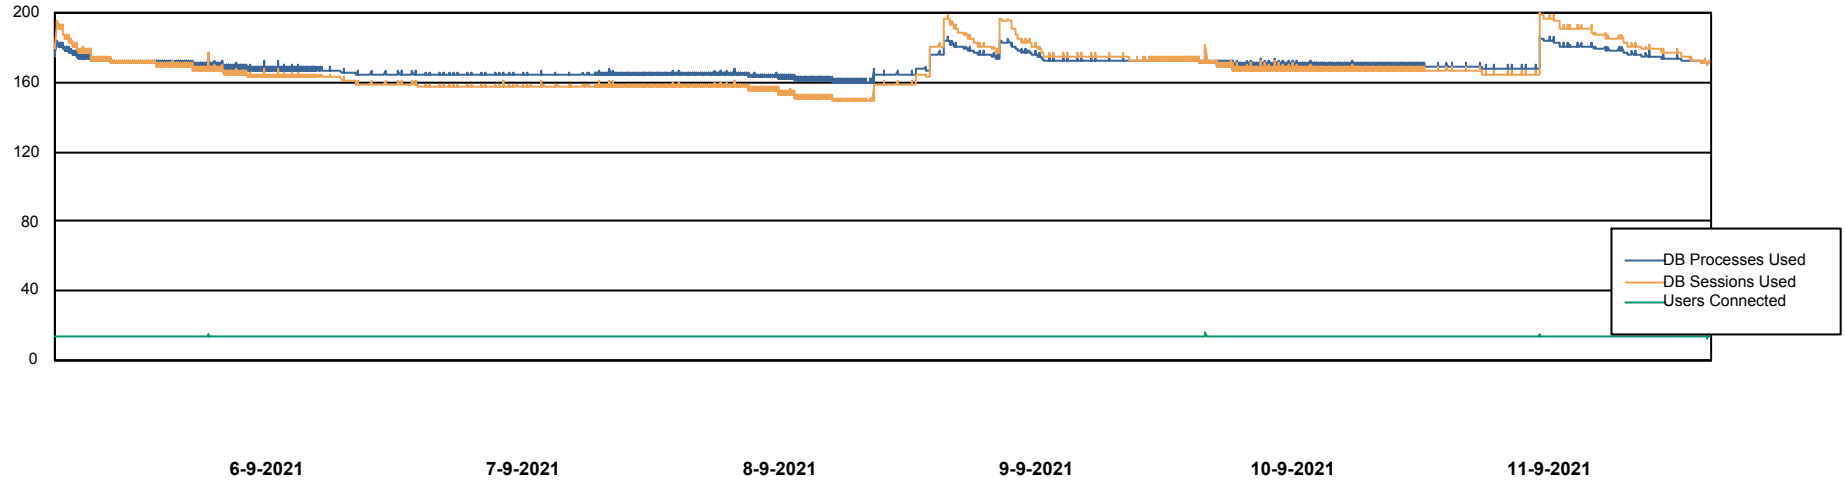

Customer CLO Production
Database ID 38

Database Performance CLODB_PRD_Standby

Weekly SLA Customer Report

Customer CLO Production
Database ID 38

Database Performance CLODB_PRD_Test

Weekly SLA Customer Report