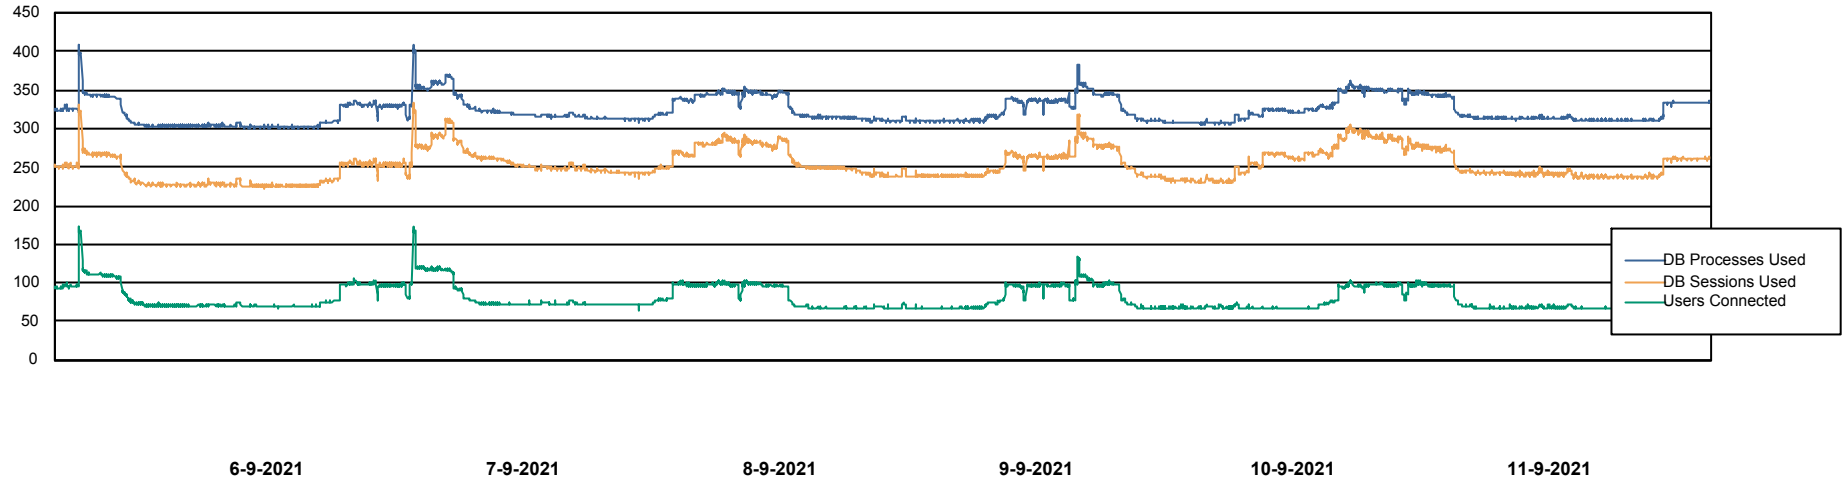

Customer CLO Production
Database ID 38

Database Performance CLODB_PRD_BI

Weekly SLA Customer Report

Customer CLO Production
Database ID 38

Database Performance CLODB_PRD_Production

Weekly SLA Customer Report