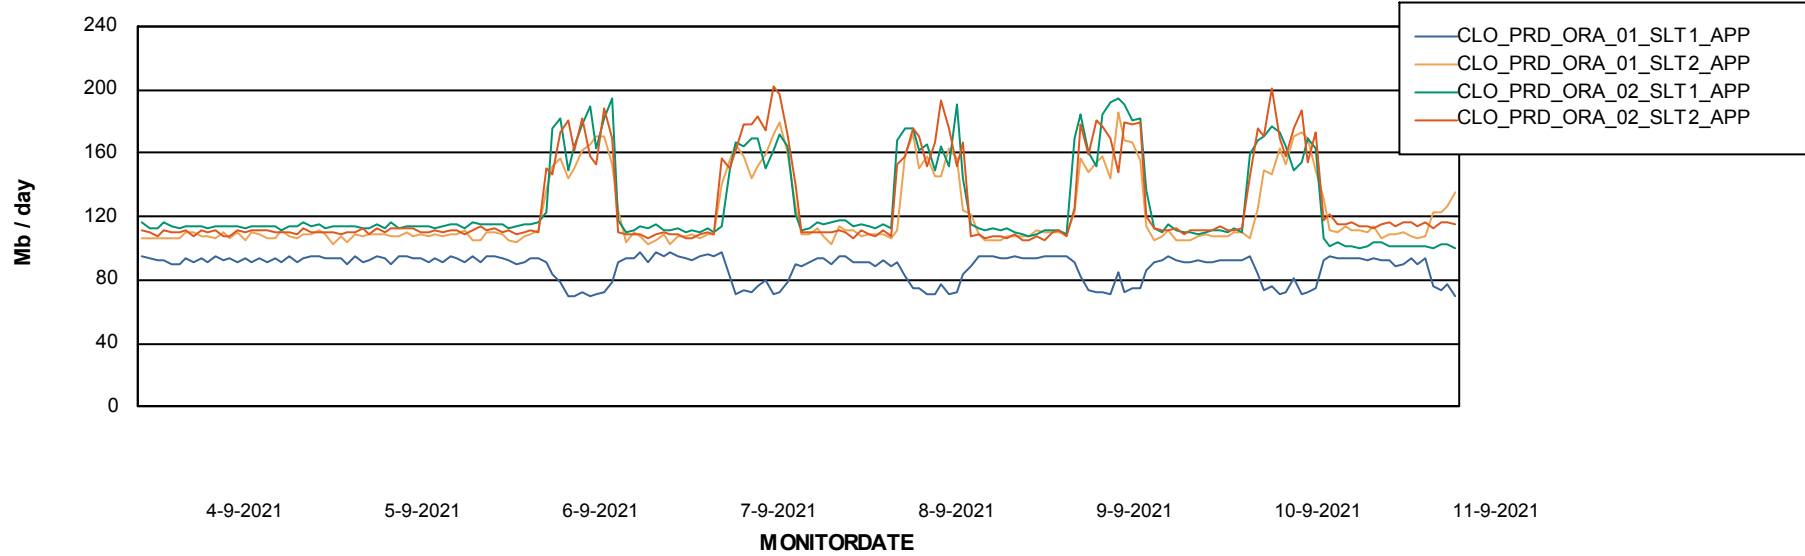

ABSSolute Application Server Services

Avg memory used per ABS Server Service