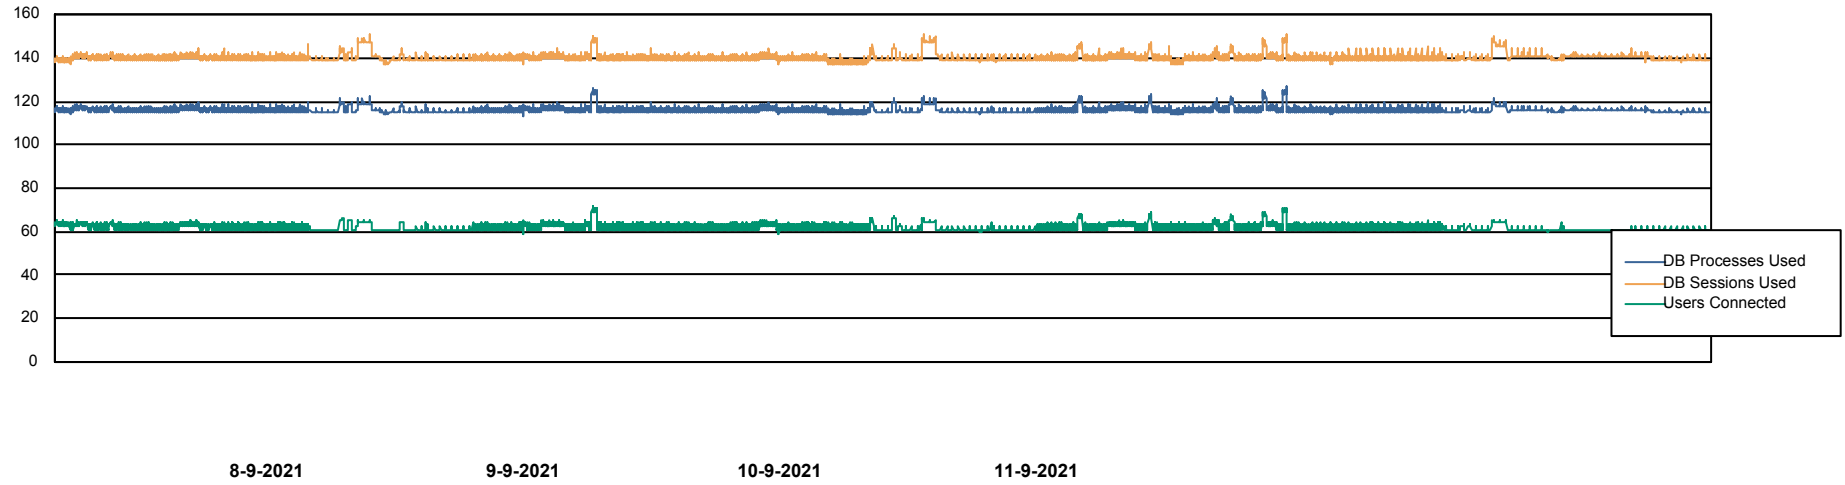

Database Performance CIWDB_Production