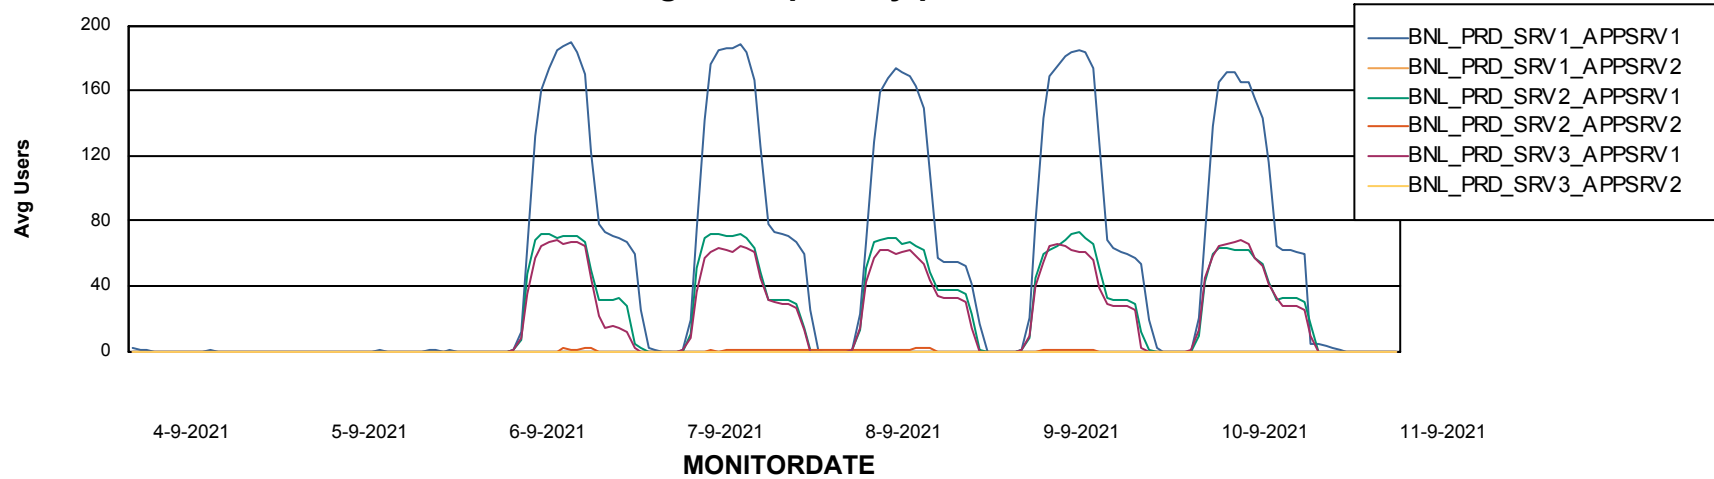

Database Performance BNLDB_Production

Weekly SLA Customer Report

Customer BNL_Production
 Database ID 83

DATABASE SIZE BNLDB_Production

Database growth over last month

Database Tablespace BNLDB_Production

Date	Tablespace Name	Filesize (Gb)	Usedsize (Gb)	Percentage free
11-9-2021	ABSDATA	122	67	45
	INDX	340	129	62
10-9-2021	ABSDATA	122	67	45
	INDX	340	129	62
9-9-2021	ABSDATA	122	67	45
	INDX	340	129	62
8-9-2021	ABSDATA	122	67	45
	INDX	340	129	62
7-9-2021	ABSDATA	122	67	45
	INDX	340	128	62
6-9-2021	ABSDATA	122	67	45
	INDX	340	128	62
5-9-2021	ABSDATA	122	67	45
	INDX	340	128	62

Weekly SLA Customer Report

Customer BNL_Production
Database ID 83

ABSSolute Application Server Services

Avg memory used per ABS Server Service

Avg users per day per ABS server

Weekly SLA Customer Report

Customer BNL_Production
Database ID 83