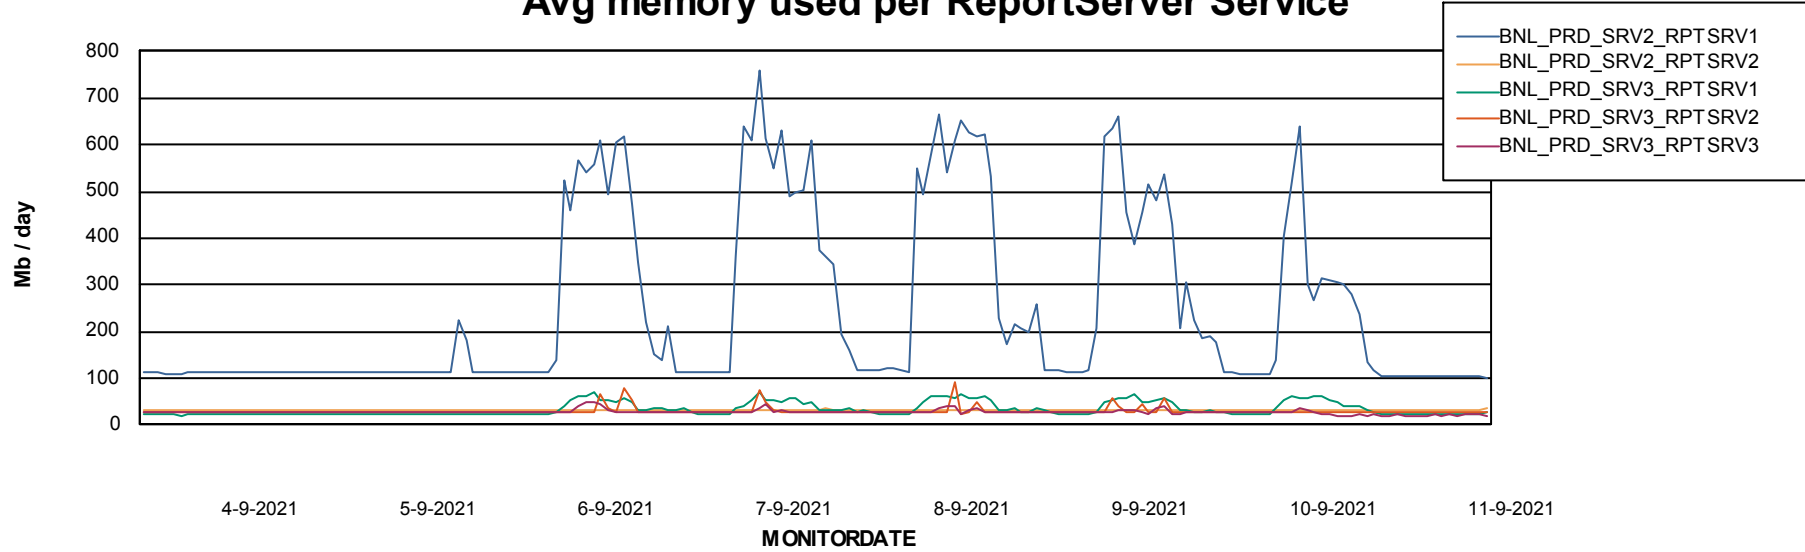

ABSolute Web Component Services

Avg memory used per ReportServer Service