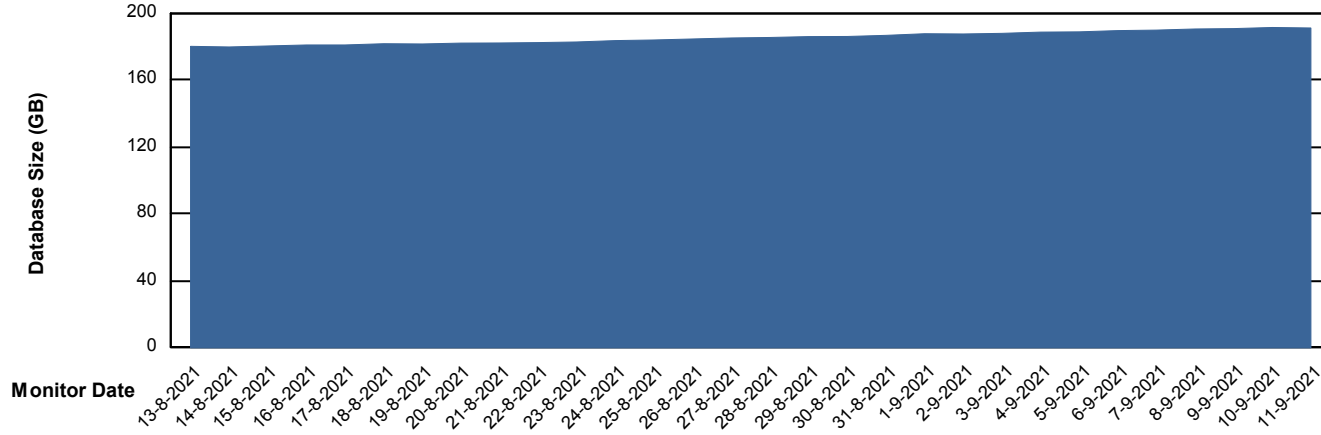

Customer BGG_Production
Database ID 58

Database Performance BGGDB_Standby

Weekly SLA Customer Report

Customer BGG_Production
Database ID 58

DATABASE SIZE BGGDB_BI

Database growth over last month

DATABASE SIZE BGGDB_Production

Database growth over last month

Weekly SLA Customer Report

Customer BGG_Production
Database ID 58

Database Tablespace BGGDB_BI

Date	Tablespace Name	Filesize (Gb)	Usedsize (Gb)	Percentage free
11-9-2021	ABSDATA	120	87	28
	INDX	120	102	15
10-9-2021	ABSDATA	120	87	28
	INDX	120	102	15
9-9-2021	ABSDATA	120	87	28
	INDX	120	102	15
8-9-2021	ABSDATA	120	87	28
	INDX	120	102	15
7-9-2021	ABSDATA	120	86	28
	INDX	120	101	16
6-9-2021	ABSDATA	120	87	28
	INDX	120	101	16
5-9-2021	ABSDATA	120	86	28
	INDX	120	101	16