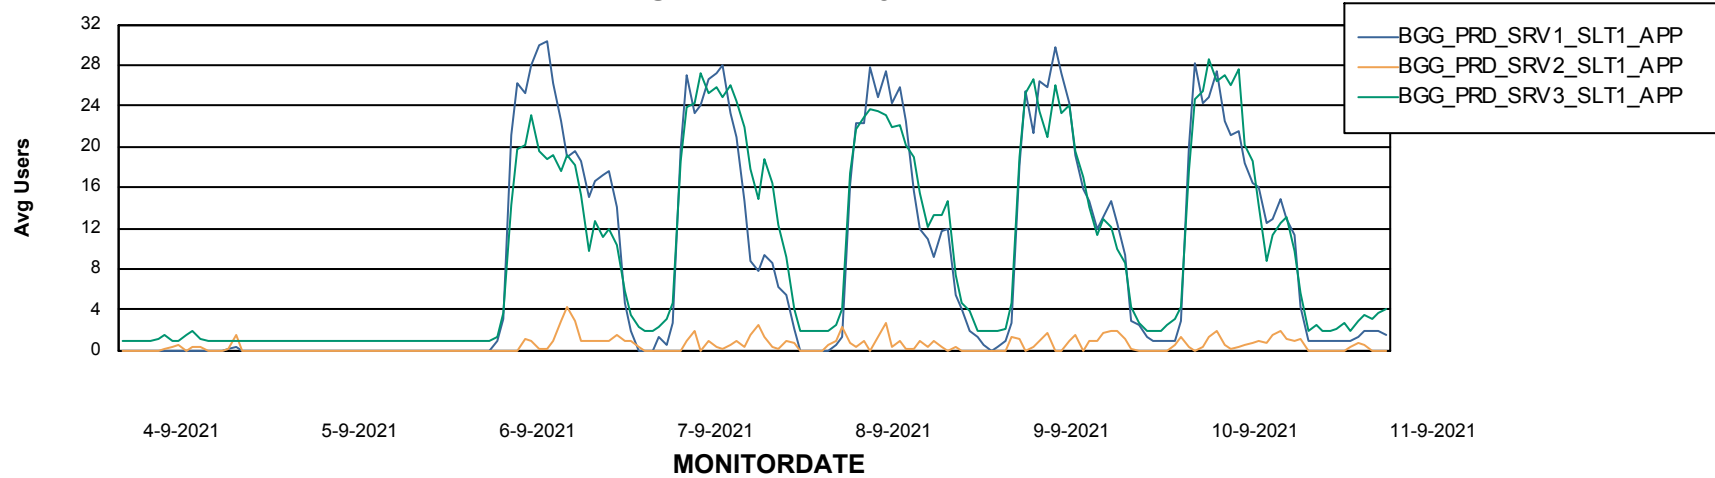

Avg users per day per ABS server