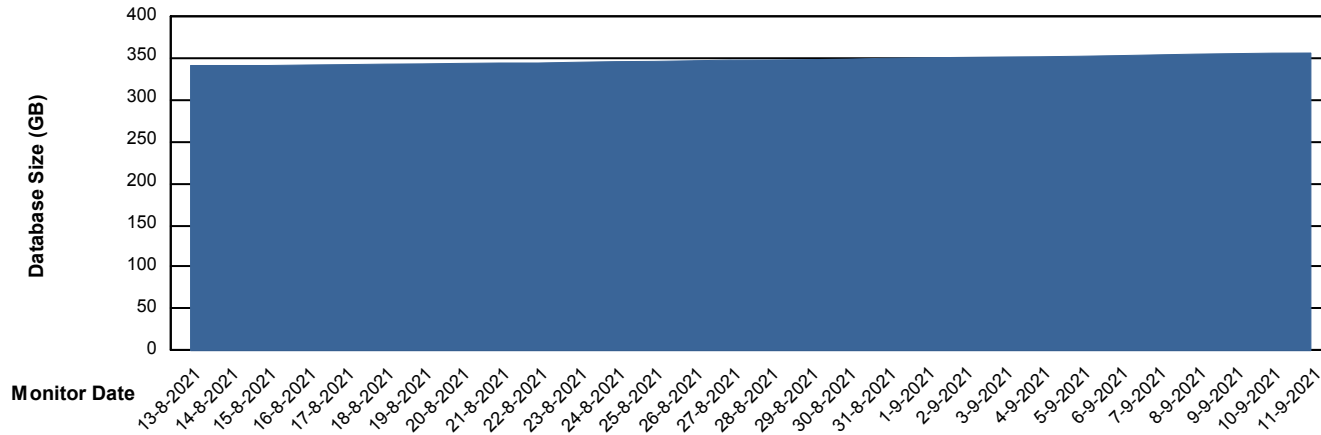

Customer BGG_Production
Database ID 58

Database Performance BGGDB_Standby

Weekly SLA Customer Report

Customer BGG_Production
Database ID 58

DATABASE SIZE BGGDB_BI

Database growth over last month

DATABASE SIZE BGGDB_Production

Database growth over last month

Weekly SLA Customer Report

Customer BGG_Production
Database ID 58

Database Tablespace BGGDB_BI

Date	Tablespace Name	Filesize (Gb)	Usedsize (Gb)	Percentage free
11-9-2021	ABSDATA	120	87	28
	INDX	120	102	15
10-9-2021	ABSDATA	120	87	28
	INDX	120	102	15
9-9-2021	ABSDATA	120	87	28
	INDX	120	102	15
8-9-2021	ABSDATA	120	87	28
	INDX	120	102	15
7-9-2021	ABSDATA	120	86	28
	INDX	120	101	16
6-9-2021	ABSDATA	120	87	28
	INDX	120	101	16
5-9-2021	ABSDATA	120	86	28
	INDX	120	101	16