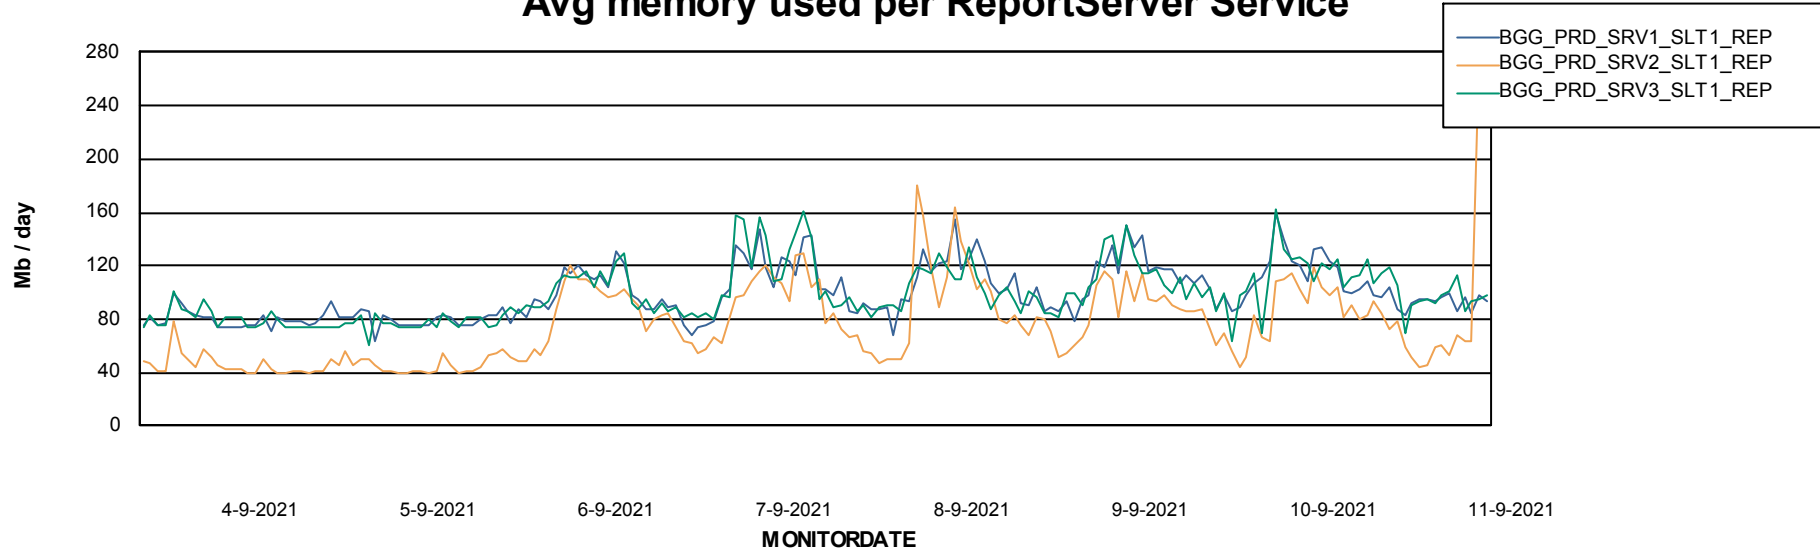

Avg memory used per ABS Server Service

Avg users per day per ABS server

Weekly SLA Customer Report

Customer BGG_Production
Database ID 58

ABSSolute Application ReportServer Services

Avg memory used per ReportServer Service