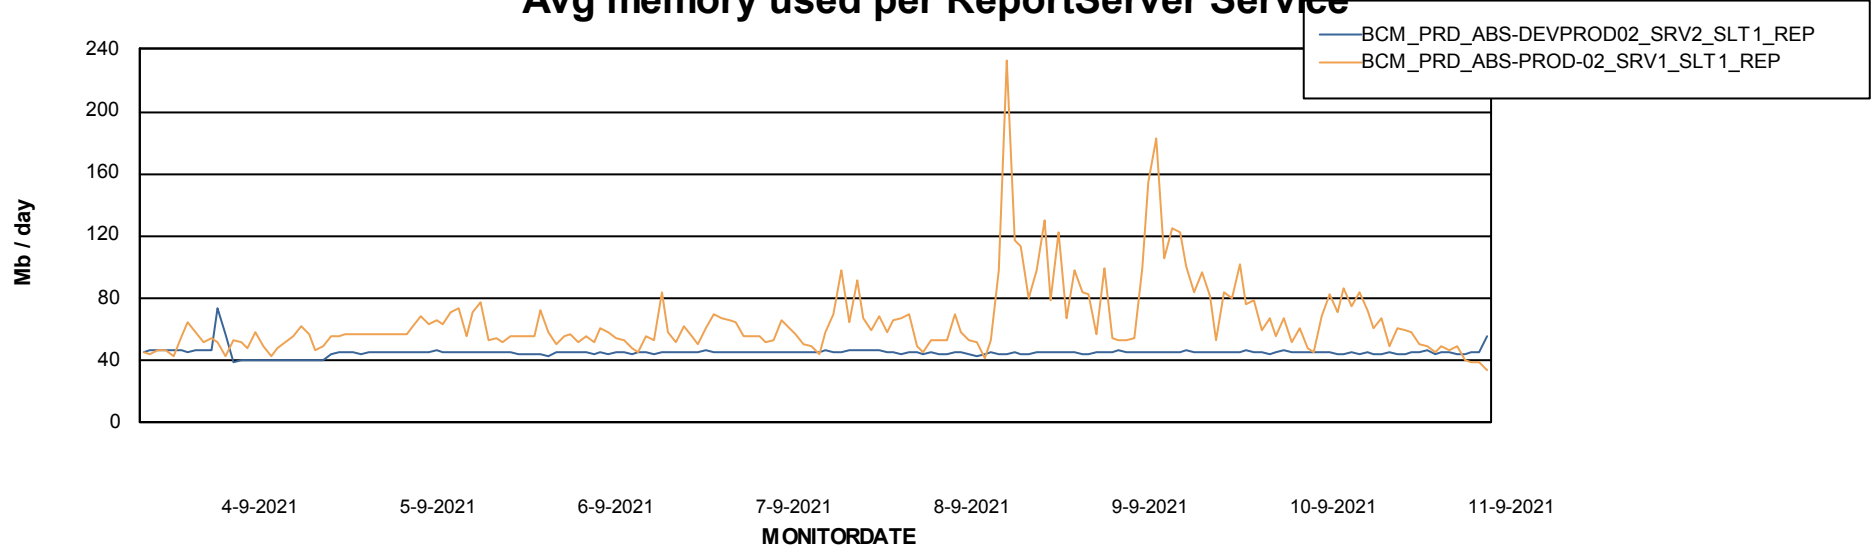

ABSSolute Application ReportServer Services

Avg memory used per ReportServer Service