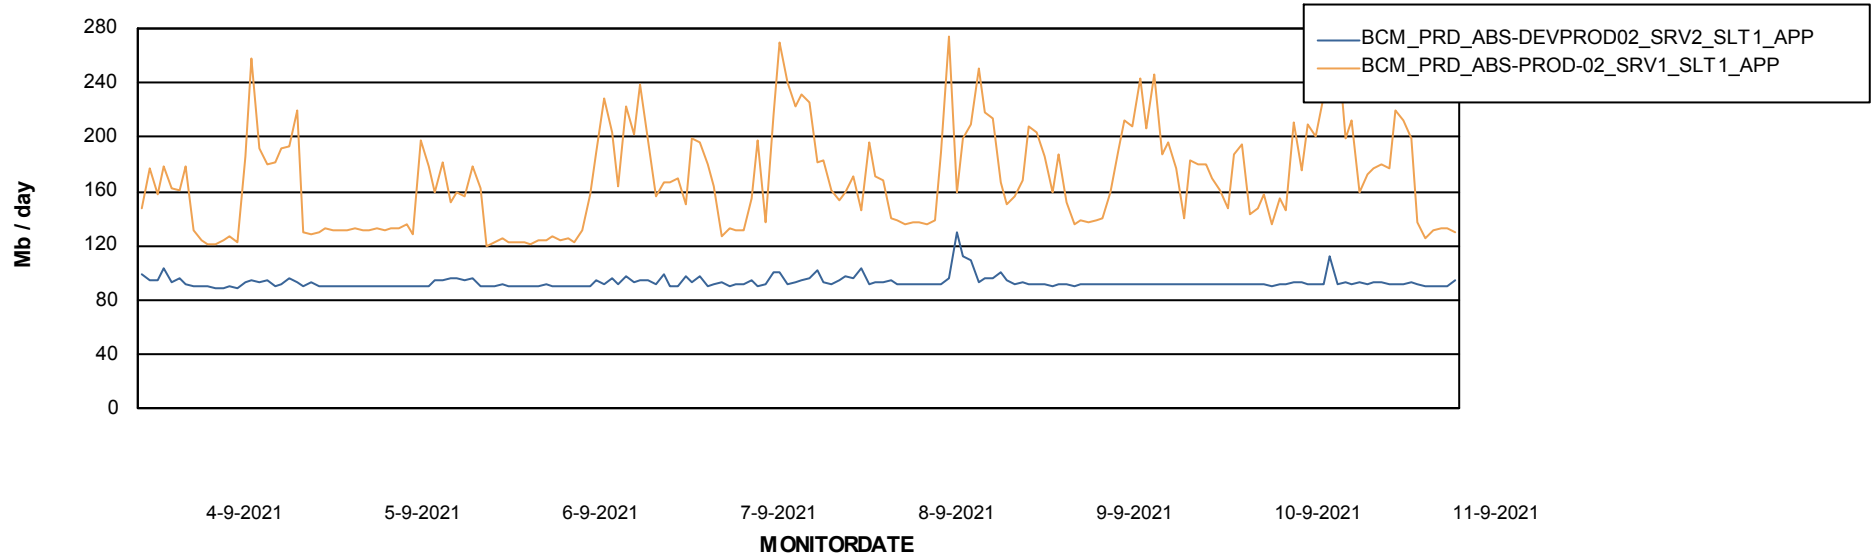

ABSSolute Application Server Services

Avg memory used per ABS Server Service