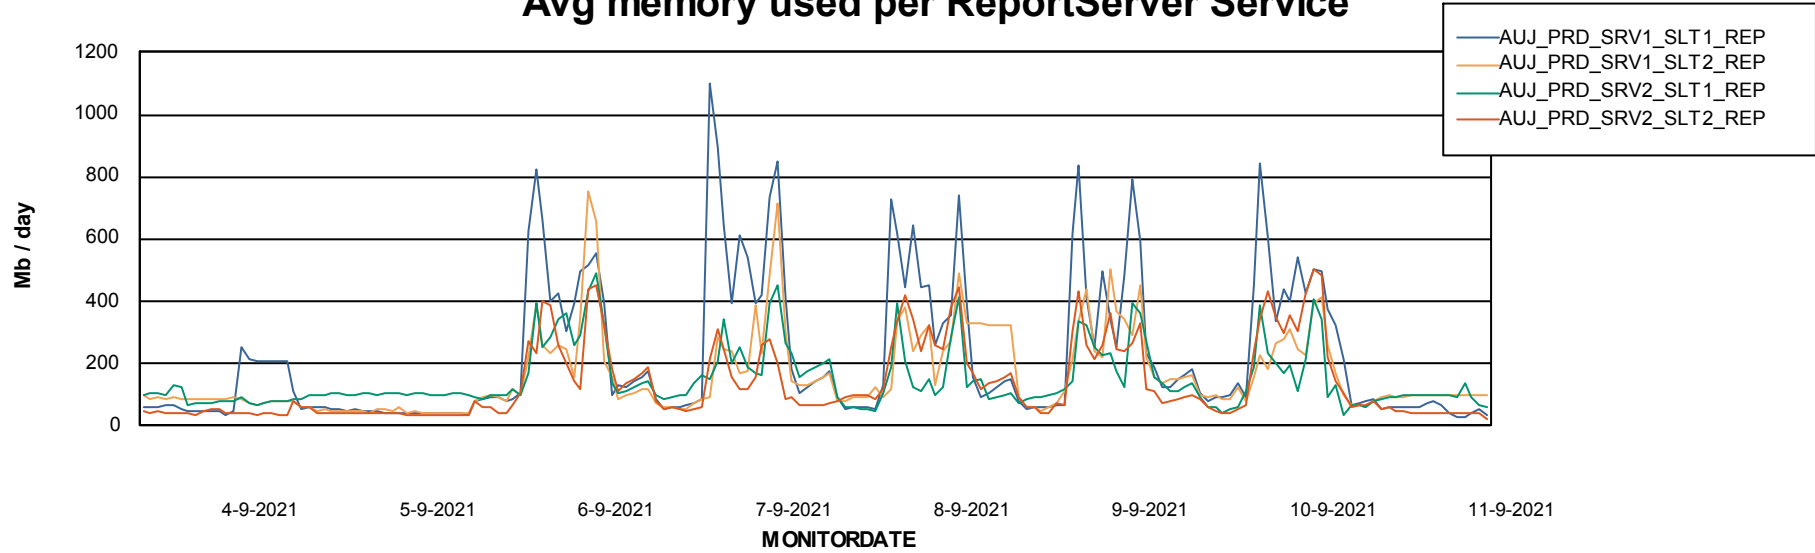

Avg memory used per ABS Server Service

Avg users per day per ABS server

Weekly SLA Customer Report

Customer AUJ_Production
Database ID 41

ABSSolute Application ReportServer Services

Avg memory used per ReportServer Service