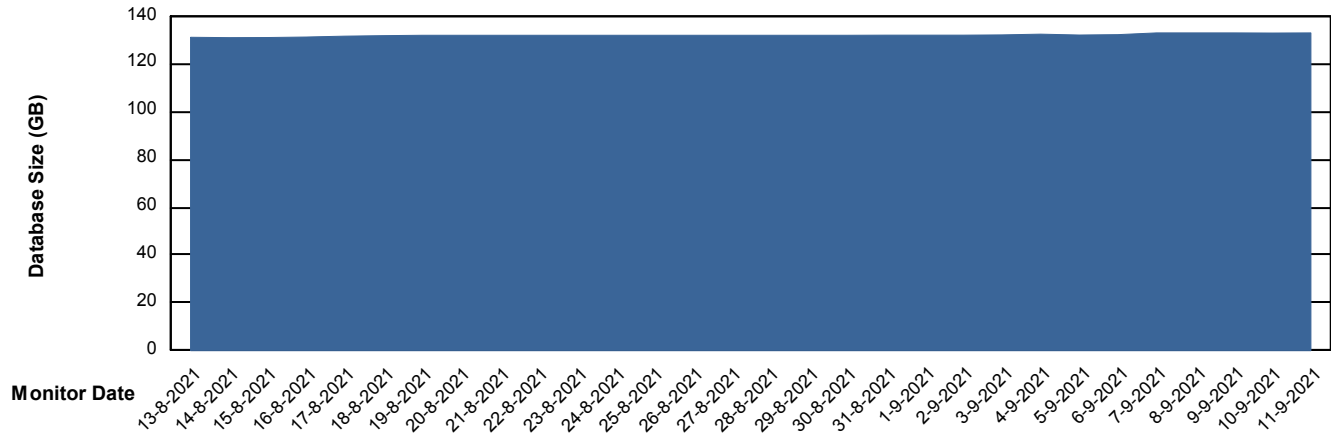

Customer AUJ_Production
Database ID 41

Database Performance AUJDB_BI_TS1

Weekly SLA Customer Report

Customer AUJ_Production
Database ID 41

DATABASE SIZE AUJ_DB4_Primary

Database growth over last month

DATABASE SIZE AUJDB_BI

Database growth over last month

Weekly SLA Customer Report

Customer AUJ_Production
Database ID 41

DATABASE SIZE AUJDB_BI_TS1

Database growth over last month

Weekly SLA Customer Report

Customer AUJ_Production
 Database ID 41