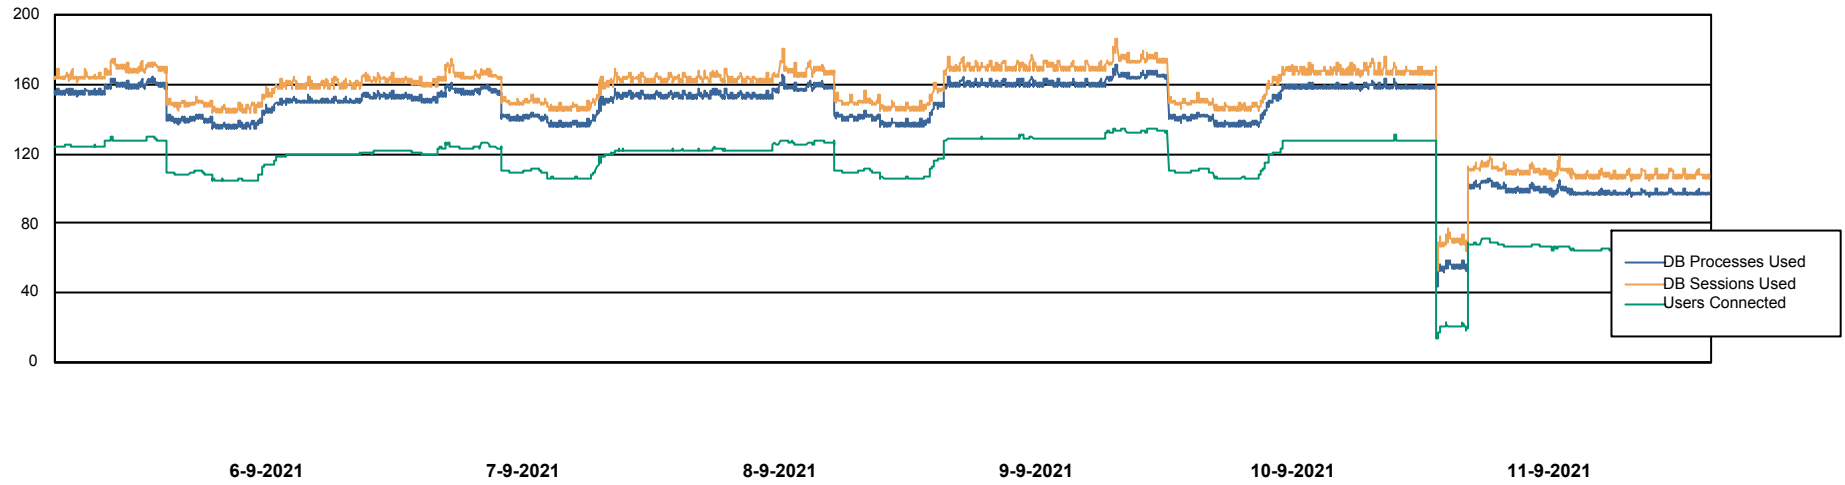

Weekly SLA Customer Report

Customer AUJ_Production
 Database ID 41

Harddisk Usage AUJ_PRD_ORACLE_BI1

| | Free disk space on / (%) | Total disk space on / (Gb) | Used disk space on / (Gb) |
|-----------|--------------------------|----------------------------|---------------------------|
| 11-9-2021 | 16 | 526 | 416 |
| 10-9-2021 | 18 | 526 | 409 |
| 9-9-2021 | 18 | 526 | 406 |
| 8-9-2021 | 18 | 526 | 406 |
| 7-9-2021 | 19 | 526 | 406 |
| 6-9-2021 | 19 | 526 | 406 |
| 5-9-2021 | 18 | 526 | 408 |

Weekly SLA Customer Report

Customer AUJ_Production
Database ID 41

Database Performance AUJ_DB4_Primary

Weekly SLA Customer Report

Customer AUJ_Production
Database ID 41

Database Performance AUJ_DB5_Standby