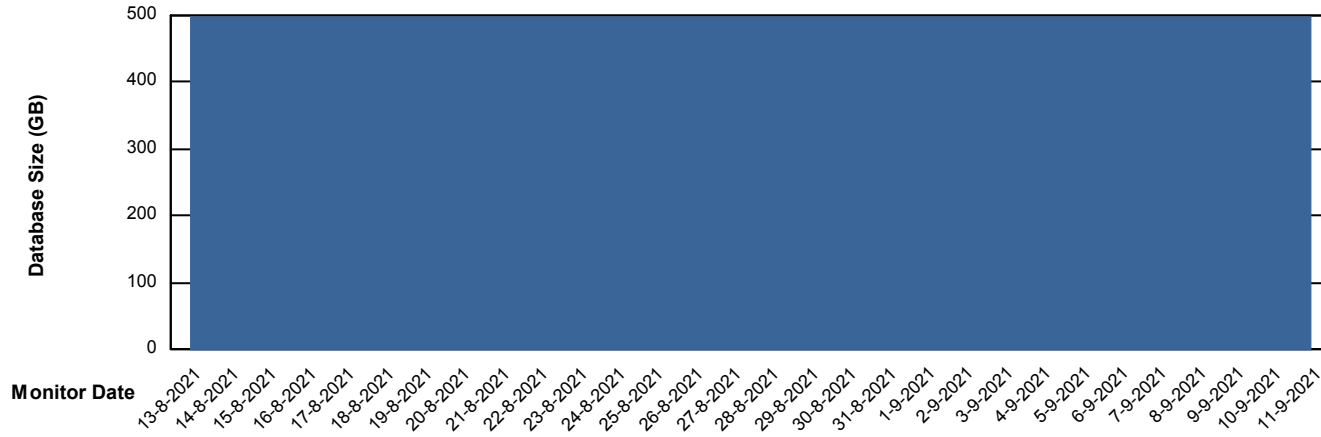

Database growth over last month

Weekly SLA Customer Report

Customer AUJ_Production
Database ID 41

DATABASE SIZE AUJDB_BI_TS1

Database growth over last month

Weekly SLA Customer Report

Customer AUJ_Production
 Database ID 41