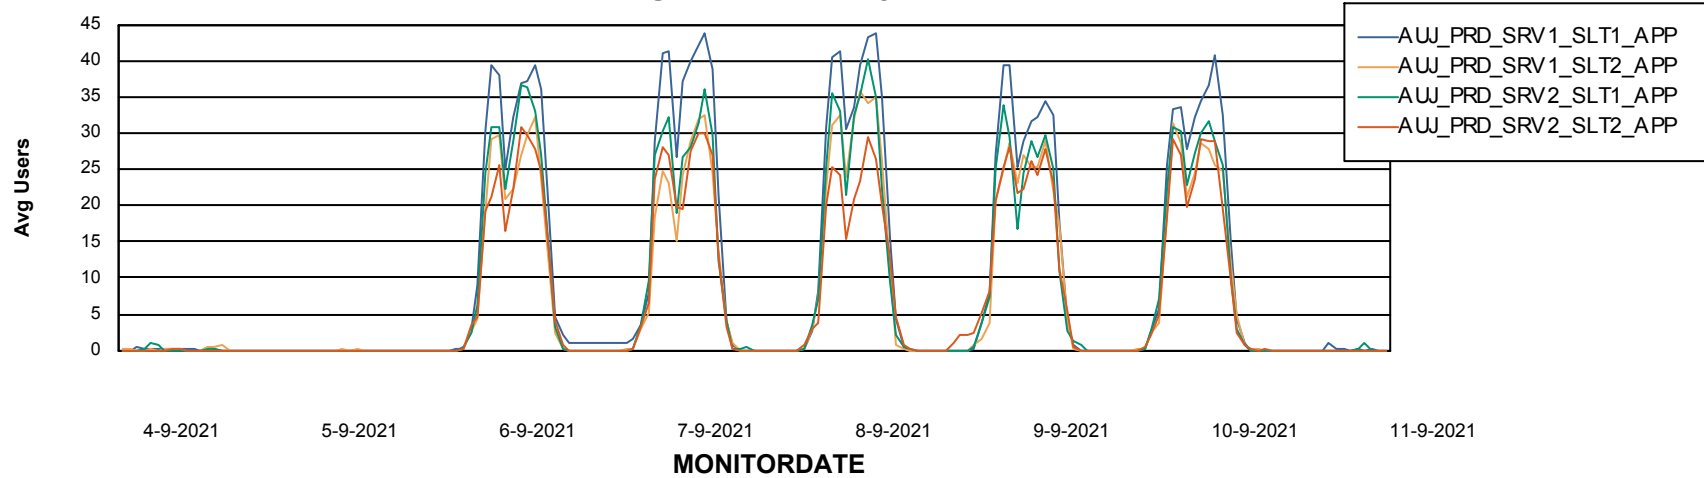

Avg users per day per ABS server