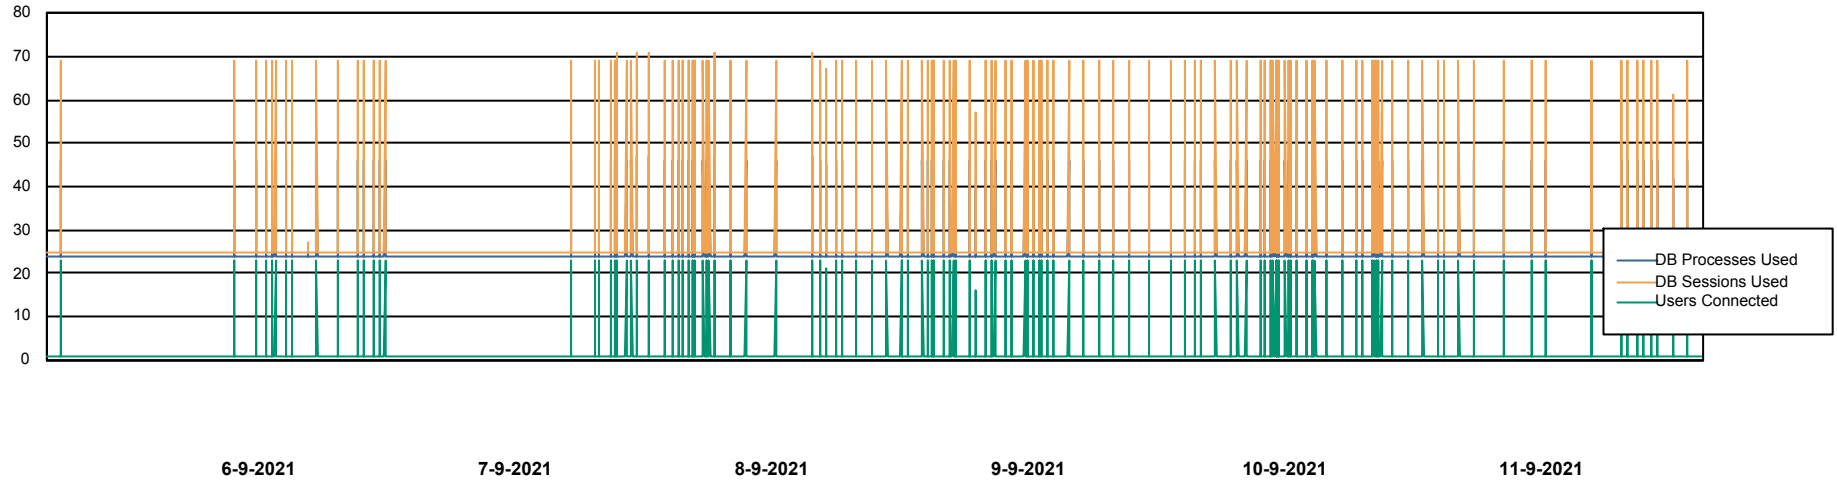

Weekly SLA Customer Report

Customer AUJ_Production
Database ID 41

Database Performance AUJ_DB4_Primary

Weekly SLA Customer Report

Customer AUJ_Production
Database ID 41

Database Performance AUJ_DB5_Standby

Weekly SLA Customer Report

Customer AUJ_Production
Database ID 41

Database Performance AUJ_DB6_Standby2

Weekly SLA Customer Report

Customer AUJ_Production
Database ID 41

Database Performance AUJDB_BI

Weekly SLA Customer Report