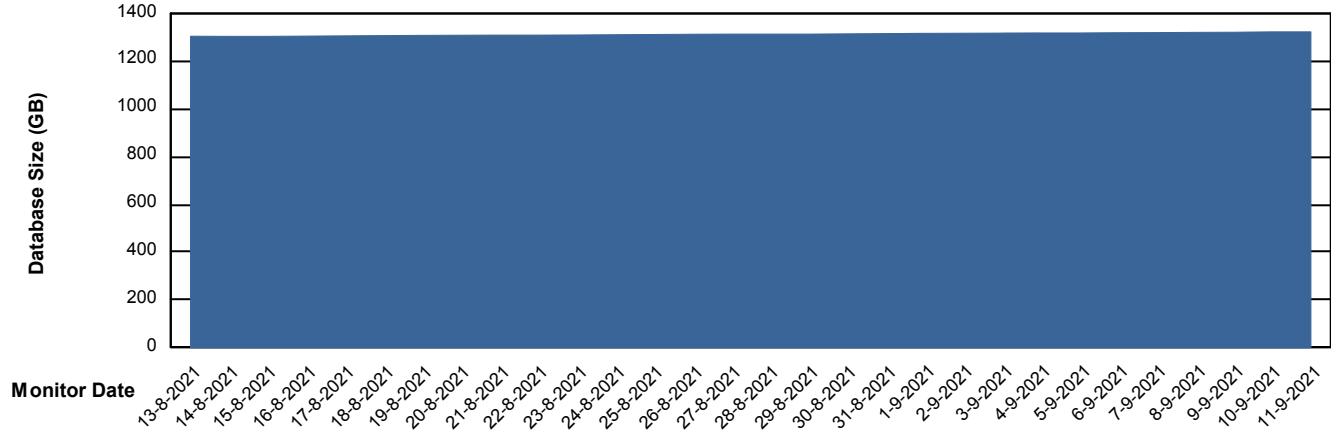

Customer AUJ_Production
Database ID 41

Database Performance AUJDB_BI_TS1

Weekly SLA Customer Report

Customer AUJ_Production
Database ID 41

DATABASE SIZE AUJ_DB4_Primary

Database growth over last month

DATABASE SIZE AUJDB_BI

Database growth over last month

Weekly SLA Customer Report

Customer AUJ_Production
Database ID 41

DATABASE SIZE AUJDB_BI_TS1

Database growth over last month

Weekly SLA Customer Report

Customer AUJ_Production
 Database ID 41