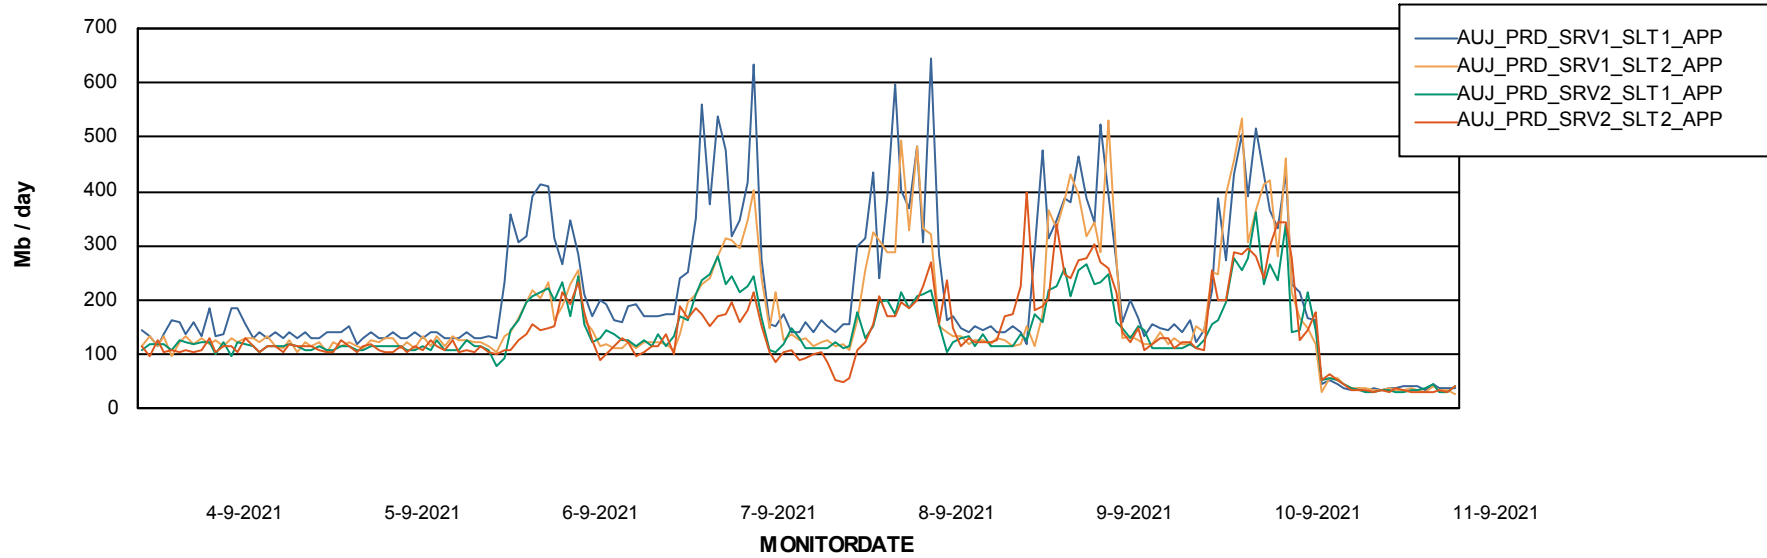

ABSSolute Application Server Services

Avg memory used per ABS Server Service