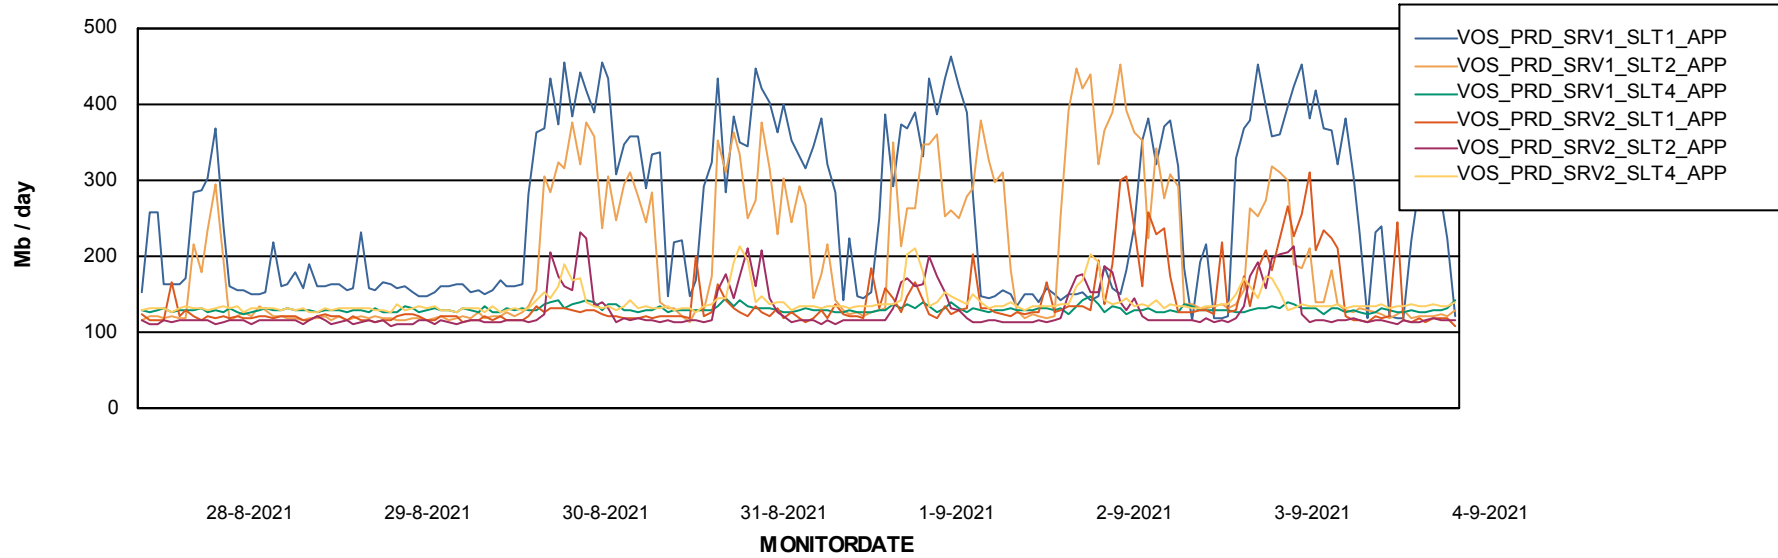

ABSSolute Application Server Services

Avg memory used per ABS Server Service