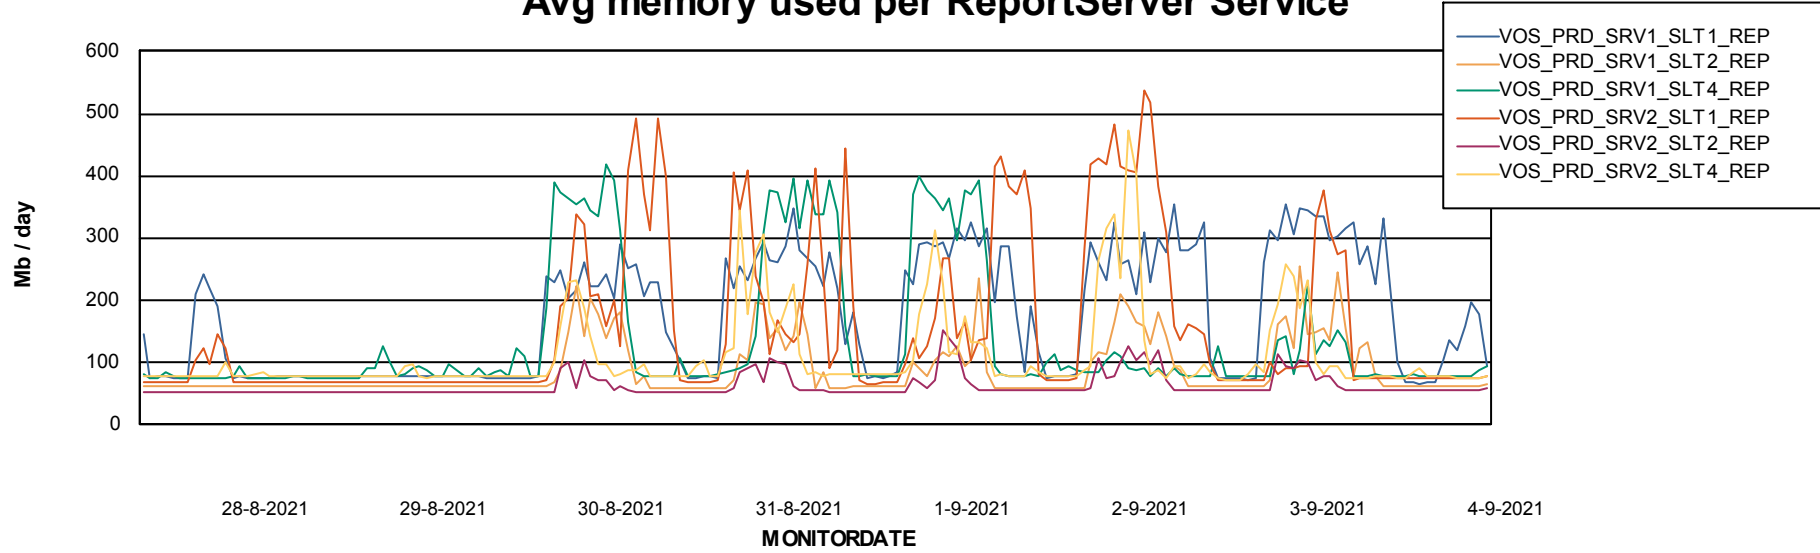

ABSSolute Application ReportServer Services

Avg memory used per ReportServer Service