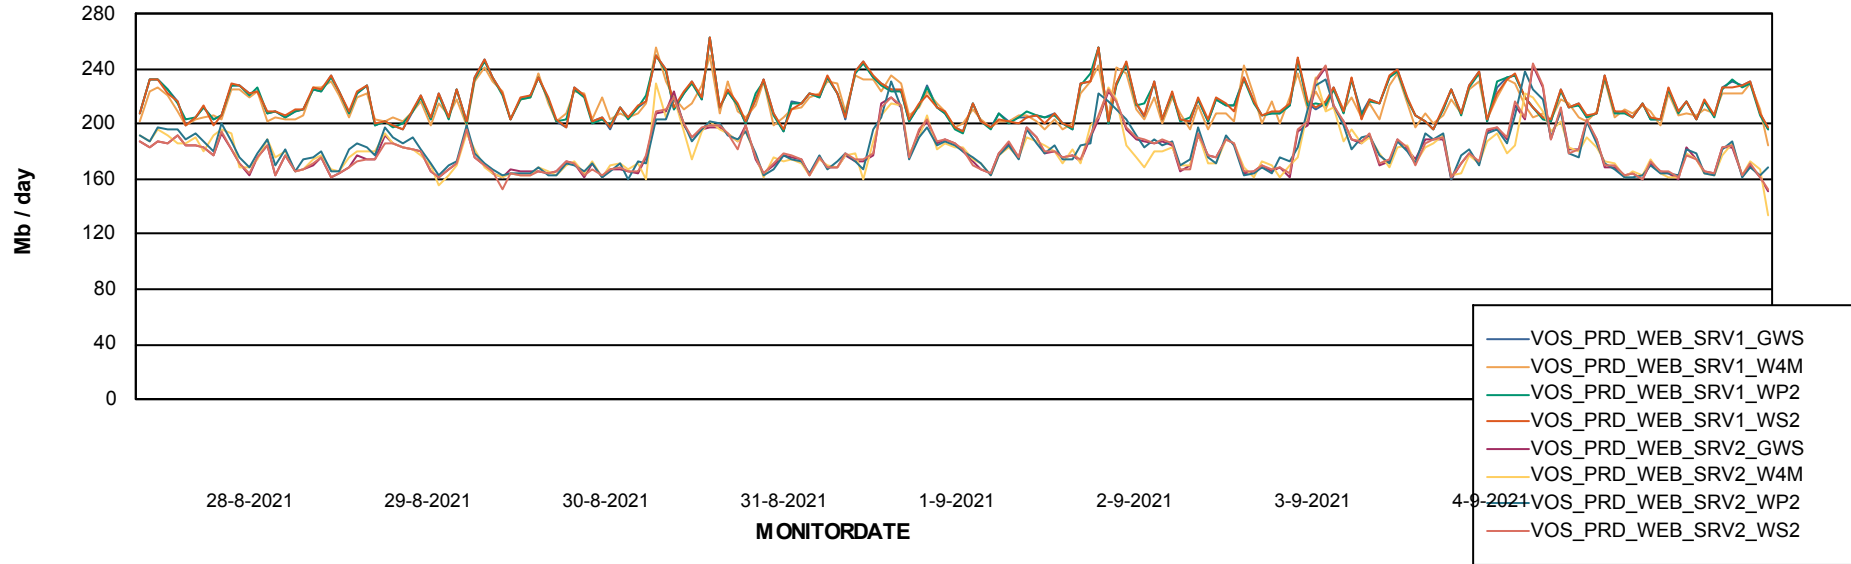

ABSSolute Web Component Services

Avg memory used per ABS Web component