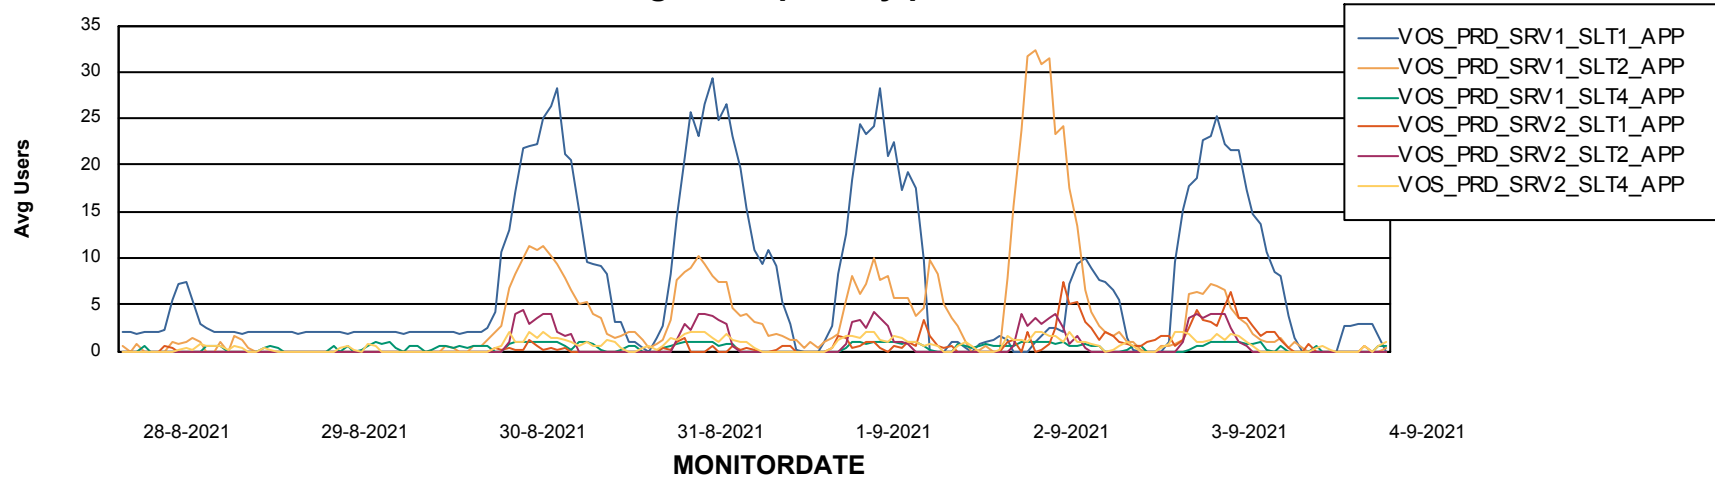

Avg users per day per ABS server