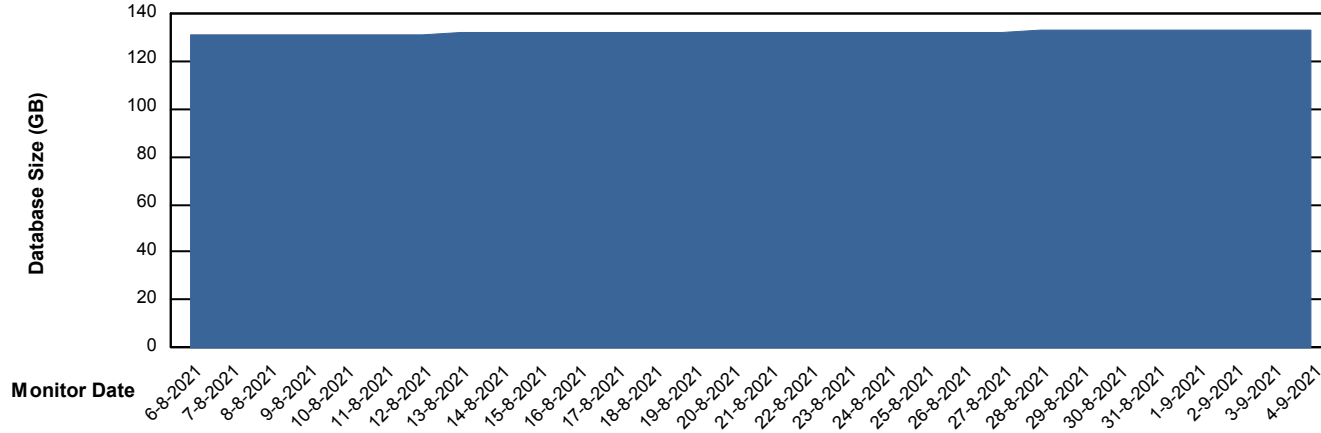

DATABASE SIZE VOSDB_BI

Database growth over last month