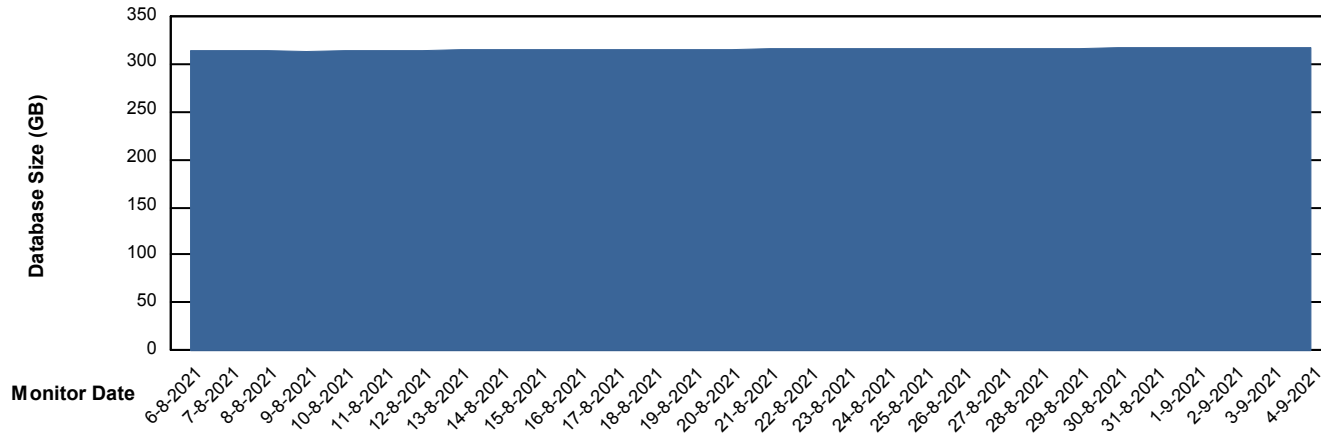

DATABASE SIZE VOSDB_Production

Database growth over last month