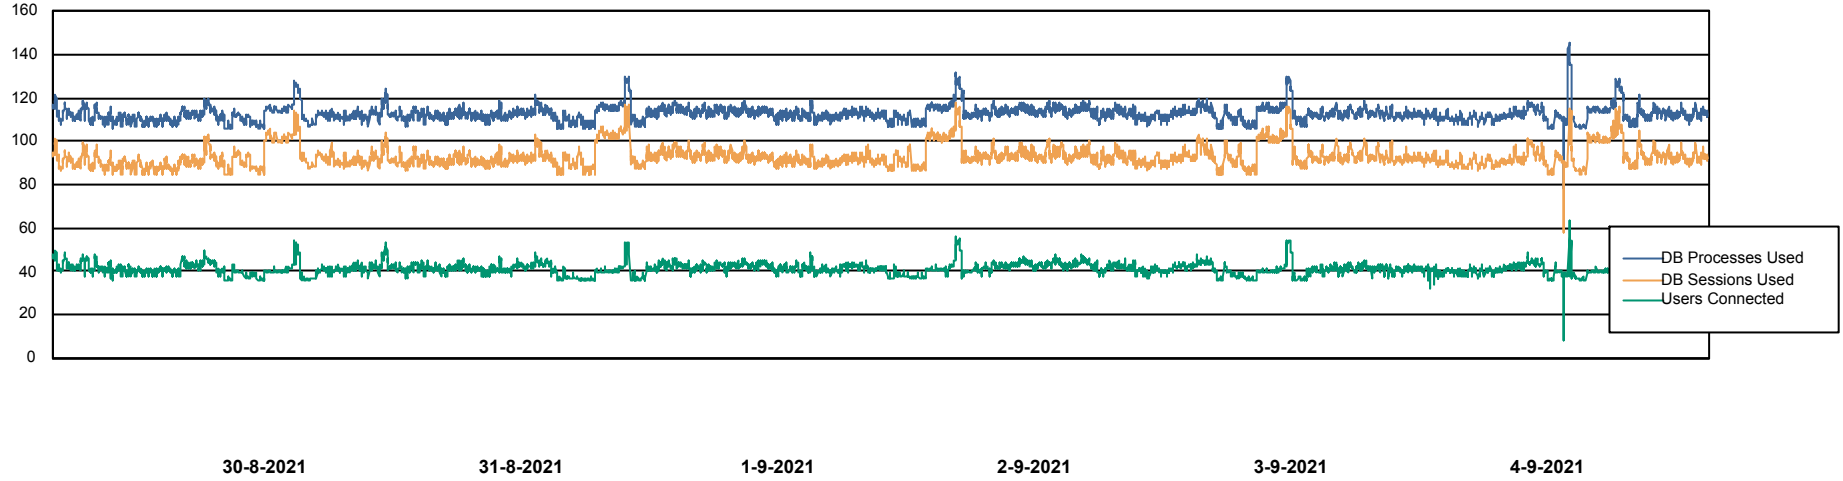

Database Performance STKDB_ABS1 Production Database

DB Processes Max 500
DB Sessions Max 776