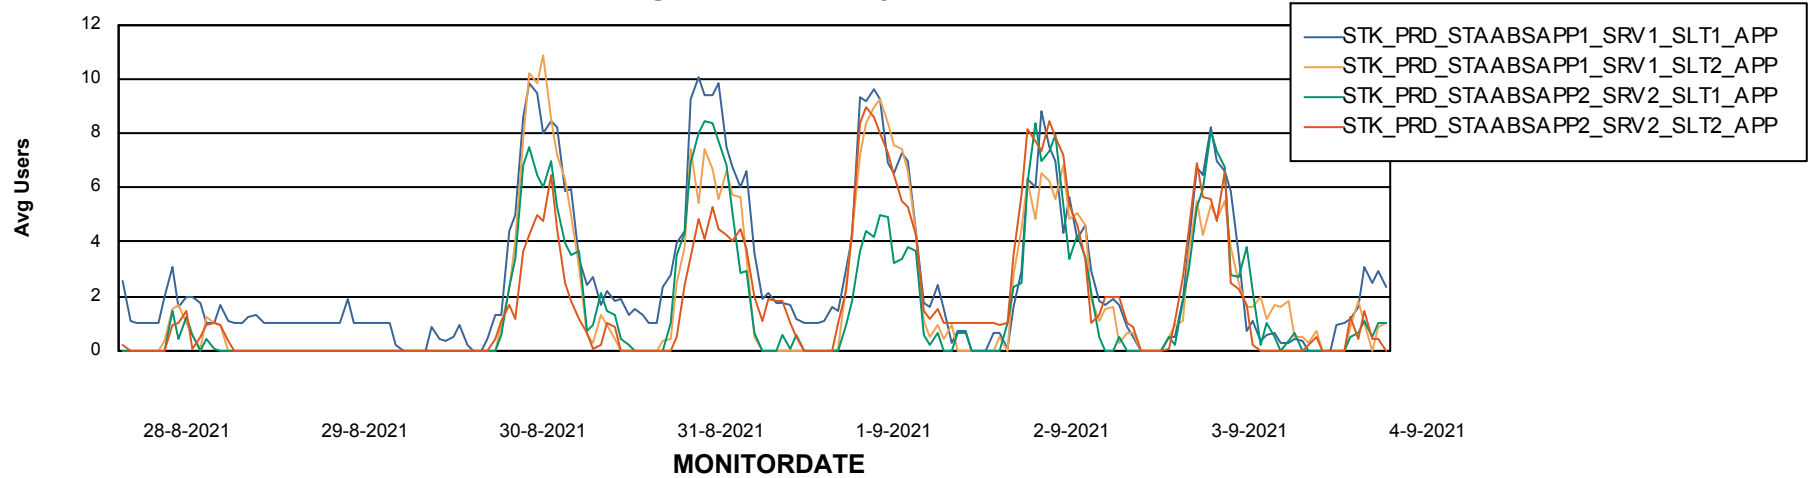

Avg users per day per ABS server