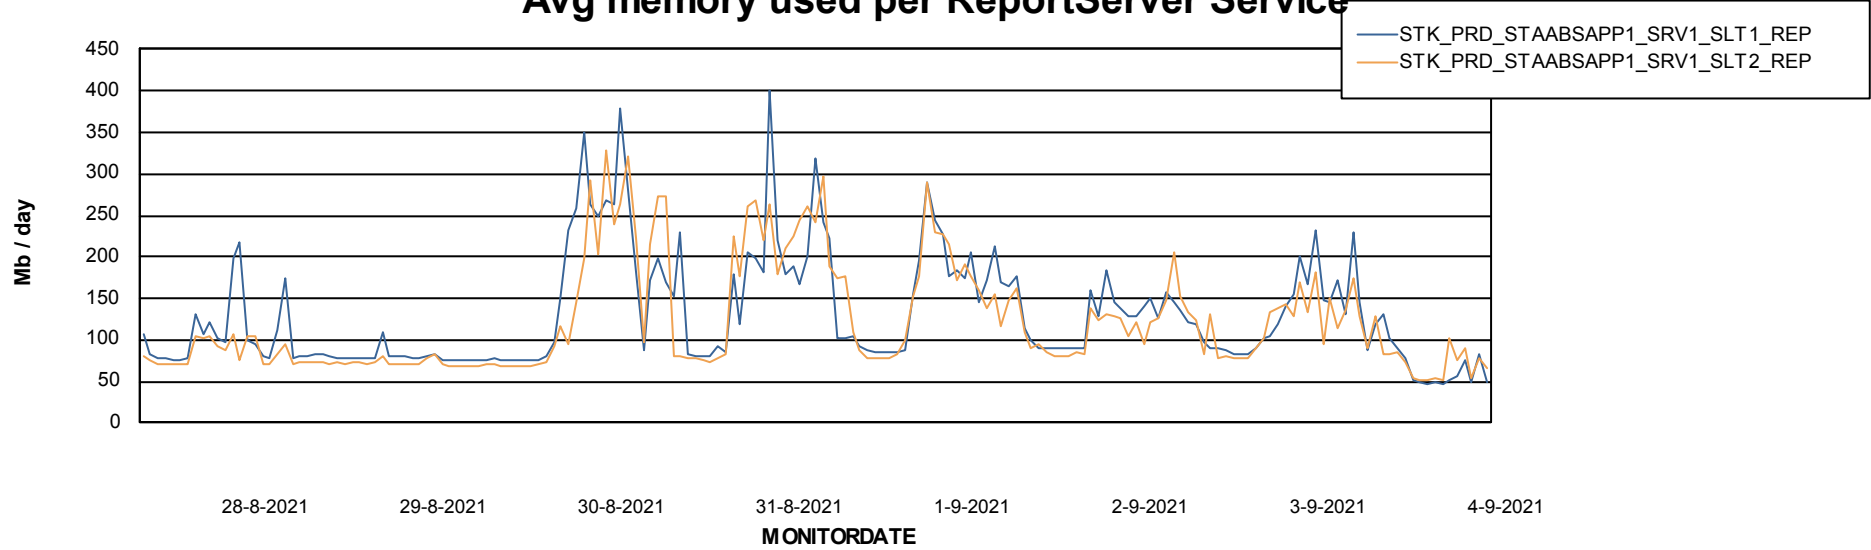

Avg memory used per ABS Server Service

Avg users per day per ABS server

Weekly SLA Customer Report

Customer STK_Production
Database ID 82

ABSSolute Application ReportServer Services

Avg memory used per ReportServer Service