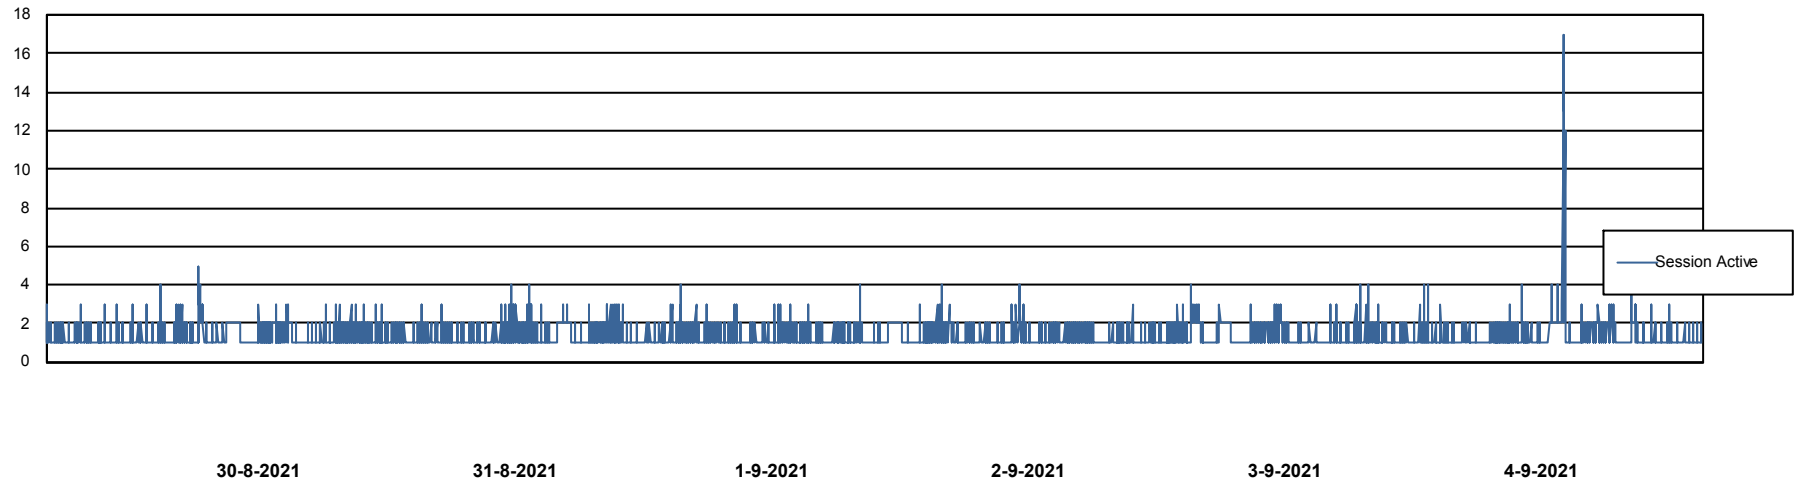

Weekly SLA Customer Report

Customer STK_Production
 Database ID 82

Harddisk Usage STK_STAABSDB2 Standby DB Server

	Free disk space on c: (%)	Total disk space on c: (Gb)	Free disk space on d: (%)	Total disk space on d: (Gb)	Free disk space on e: (%)	Total disk space on e: (Gb)
4-9-2021	70	99	38	350	23	1,000
3-9-2021	70	99	38	350	23	1,000
2-9-2021	70	99	38	350	23	1,000
1-9-2021	70	99	38	350	23	1,000
31-8-2021	70	99	37	350	23	1,000
30-8-2021	70	99	37	350	23	1,000
29-8-2021	70	99	37	350	23	1,000

Weekly SLA Customer Report

Customer STK_Production
Database ID 82

Database Performance STKDB_ABS1 Production Database

DB Processes Max 500
DB Sessions Max 776

Weekly SLA Customer Report

Customer STK_Production
Database ID 82