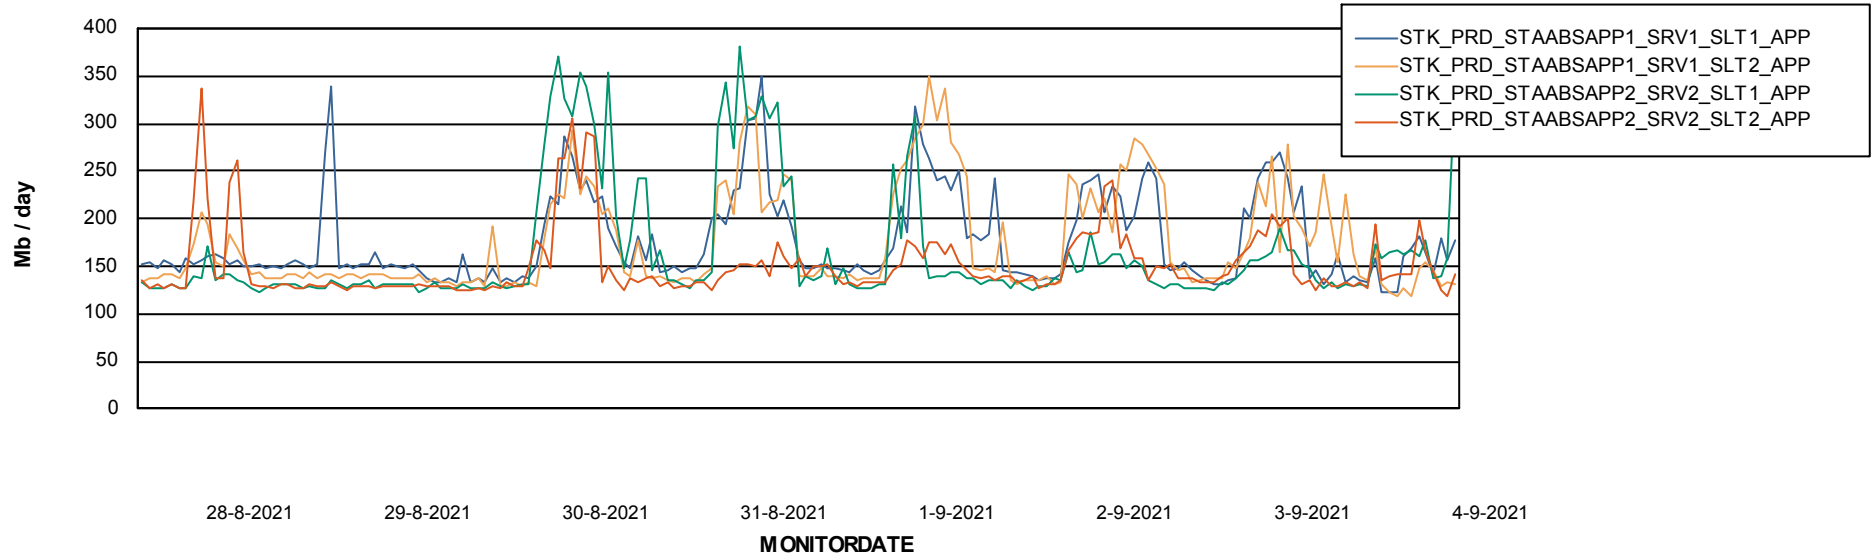

ABSSolute Application Server Services

Avg memory used per ABS Server Service